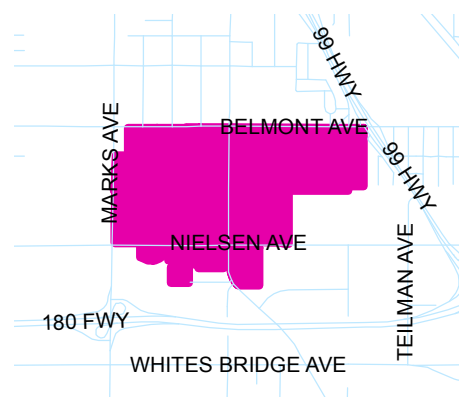

999764 S-13-047

Buffered at:1000 Feet, Legal Notices, Owners, Residents
45802070

Address List Map, Gary Unruh, c:\gisdm5\automapladrlist.mxd, Fri May 30 15:28:36 2014