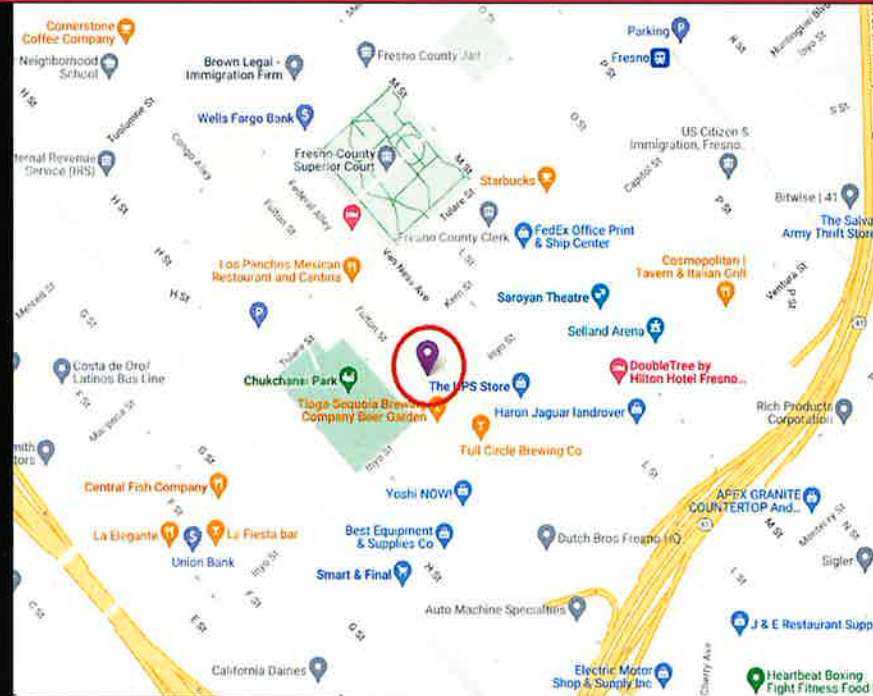

Investing in the Community

- Market Share with **24.2%** of the population on the T-Mobile network!
- Data speeds with an average of **150 Mbps** DL speeds (third-party data)
- Over **2,000** T-Mobile Home Internet customers in the Greater Fresno area
- Over **154** T-Mobile and Metro by T-Mobile stores in Fresno County
- Commitment to CPUC to provide **100 Mbps** DL speeds to **99%** of Californians by 2026
- T-Mobile Call Center built in Kingsburg hiring **1,000** employees
- Total of **868 911** calls were made on SC08734A since August 2021.

T-Mobile Site at 803 Van Ness Avenue

Parking Garage 7

- SC08734A - current TMO site at parking garage 7
 - Services Chukchansi Park, the County Superior Court, Fresno County Jail, a significant portion of the downtown, including Club One Casino, Saroyan Theatre, US Citizen & immigration, and the Fresno Convention & Entertainment Ctr.
 - Needs to remain in order to meet coverage and capacity needs, economic opportunities and access to emergency calls (E911)