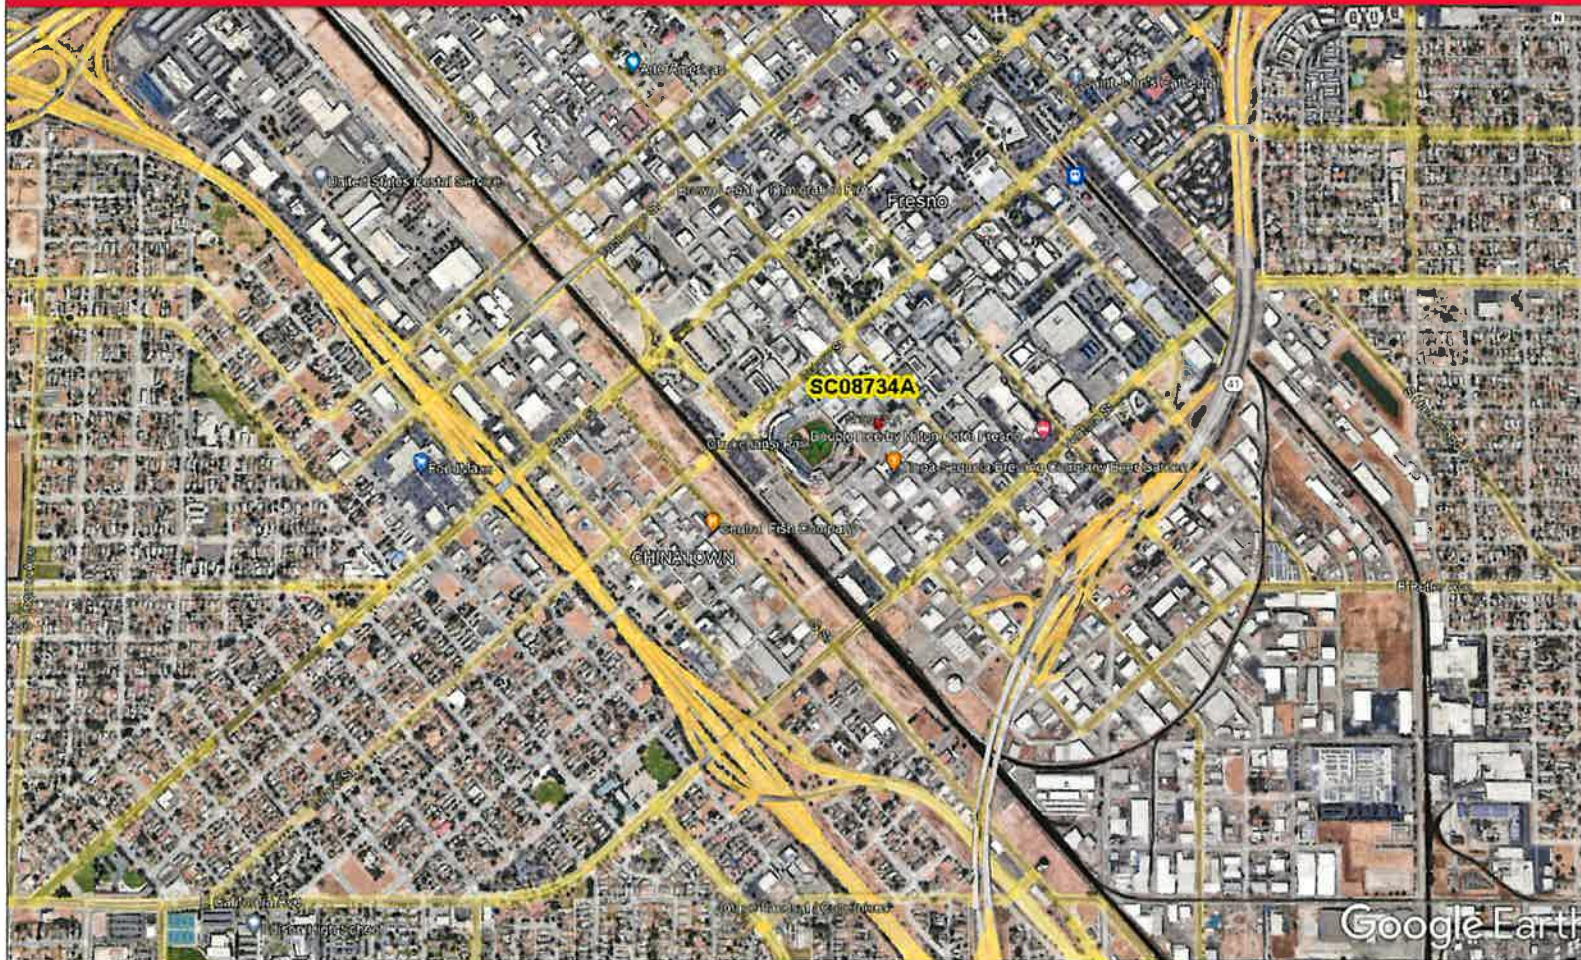

Subject Area