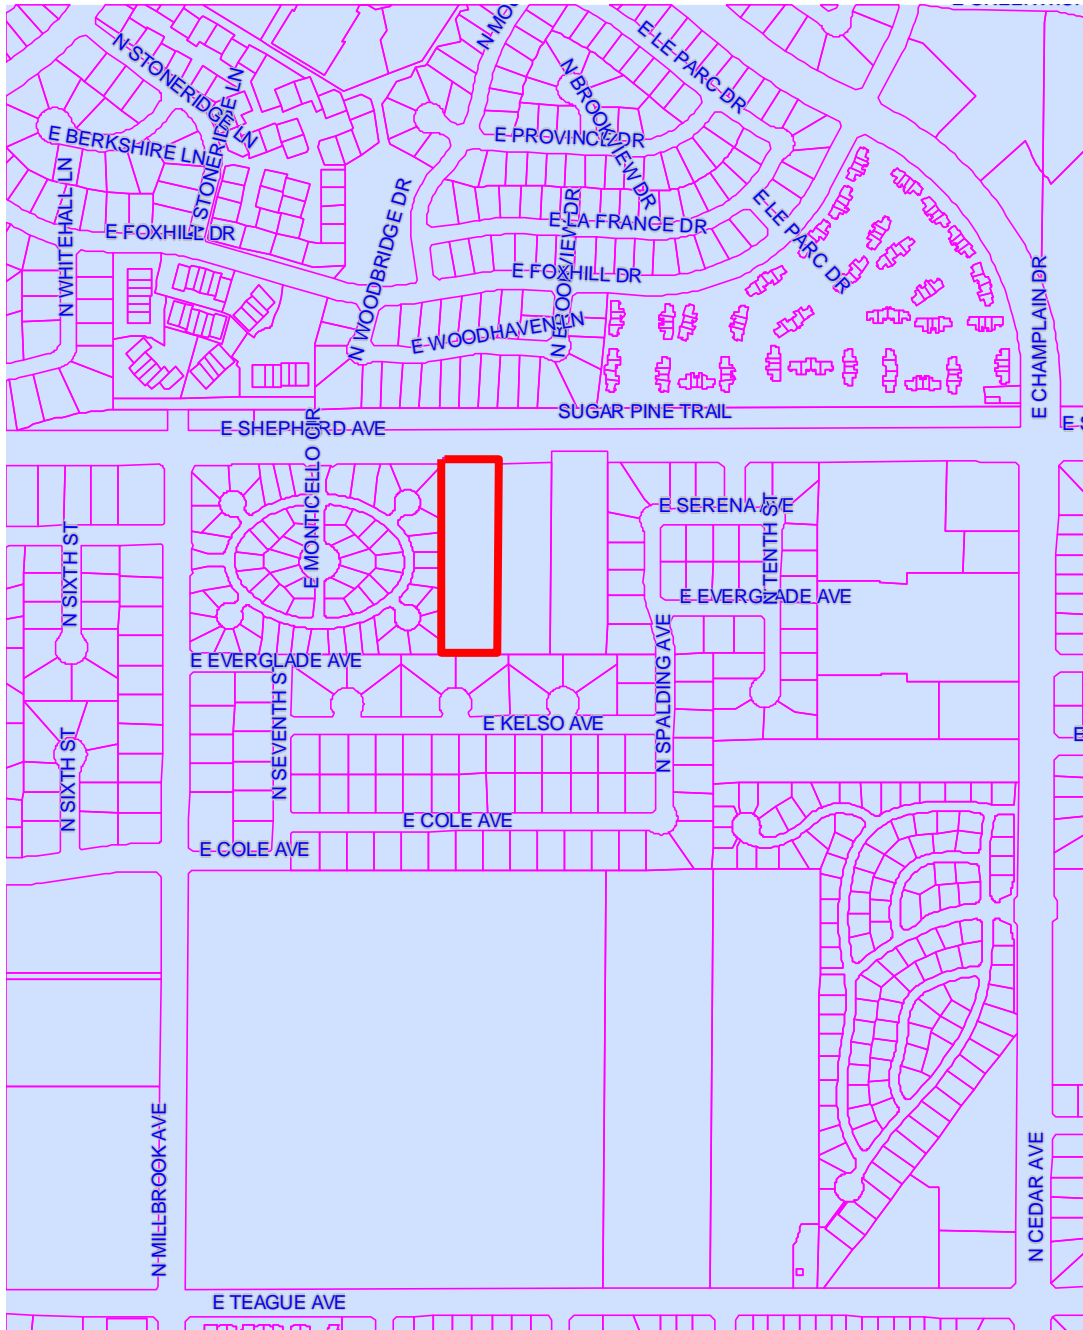

# Exhibit '1'

## VICINITY MAP

**Project Site** 

**Address:** 1161 East Shepherd Avenue

**APN:** 507-030-12ST