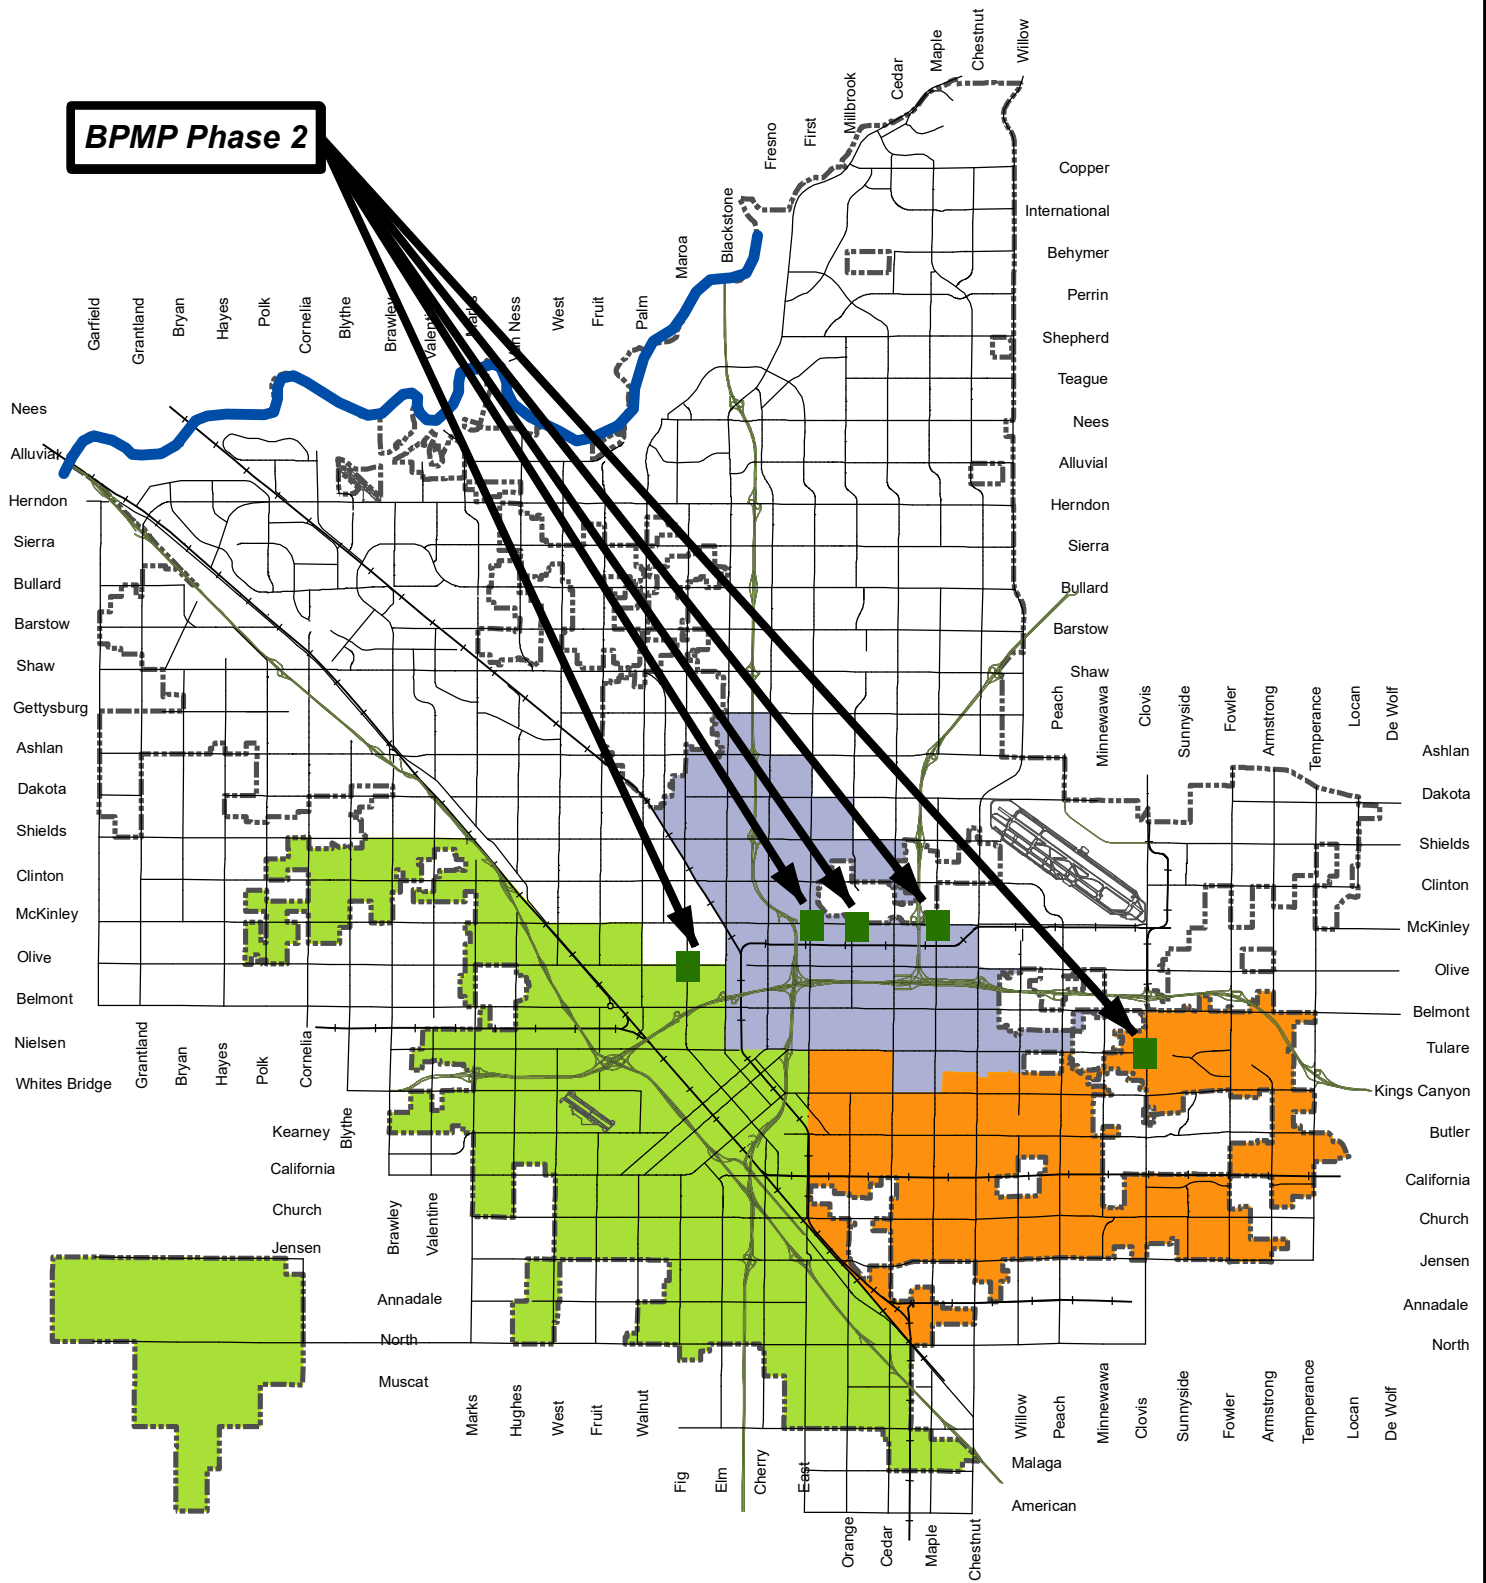

BPMP Phase 2

VICINITY MAP

BPMP Phase 2

Project ID: PW00771
Council District: 3, 5, 7