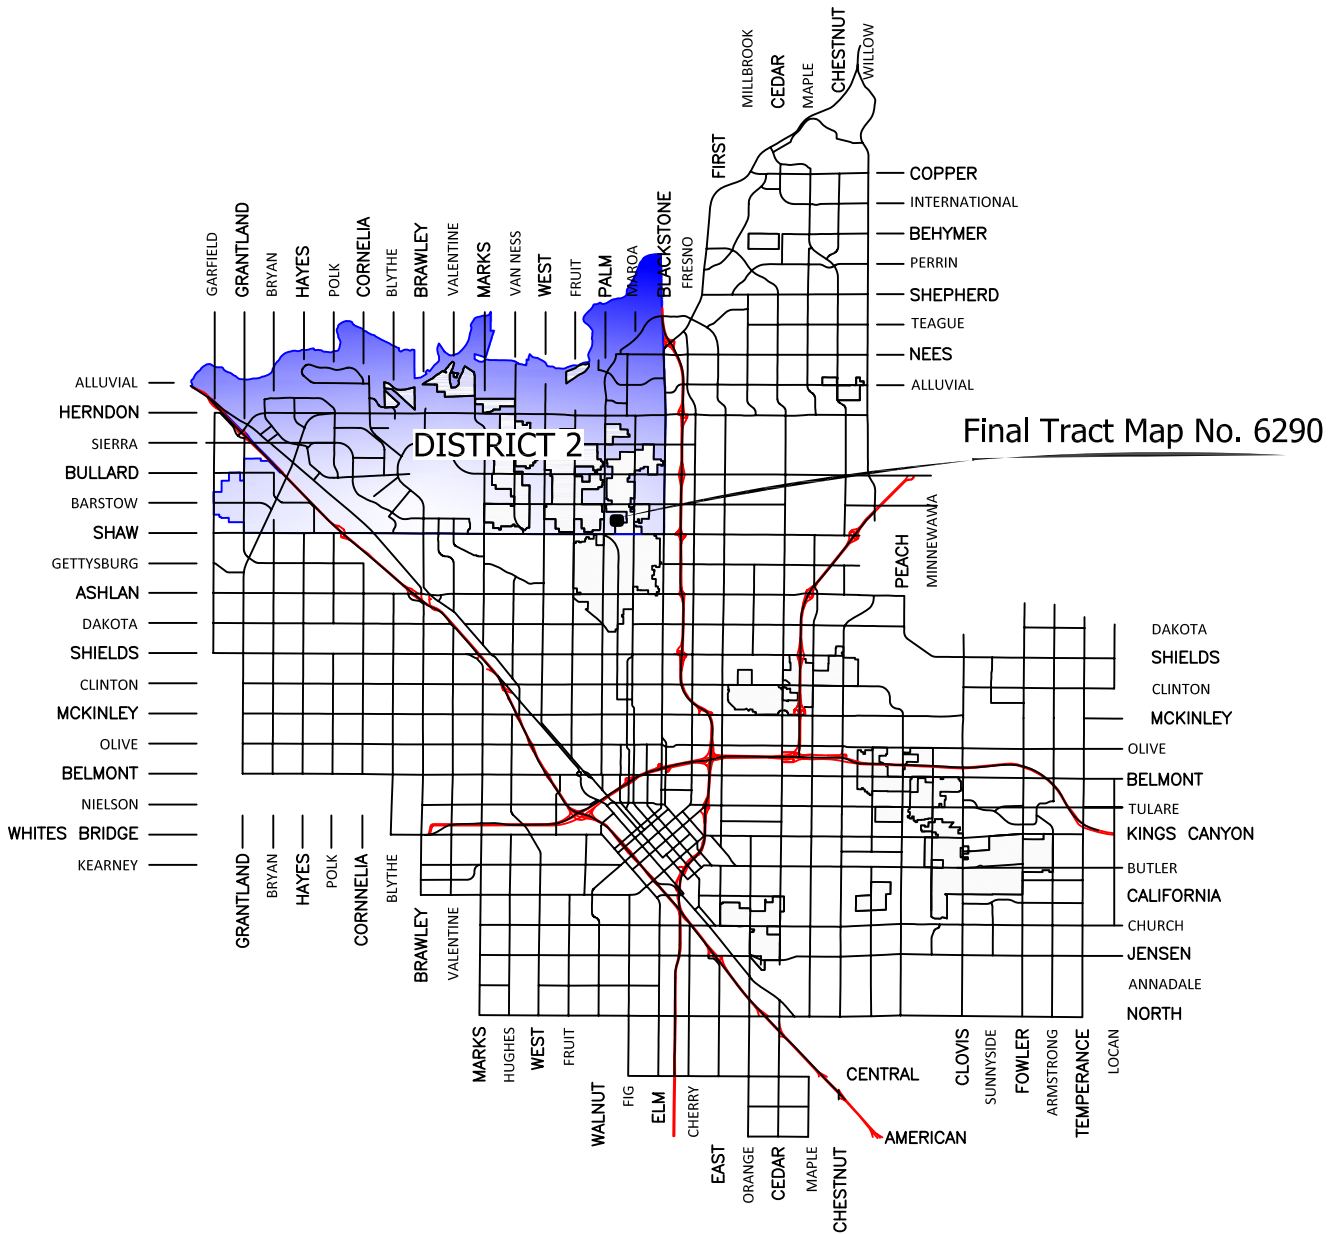

CITY OF
FRESNO
 PUBLIC WORKS DEPARTMENT
 TRAFFIC OPERATIONS AND PLANNING DIVISION

NOT TO SCALE
 June 10, 2020

LOCATION MAP
 ANNEXATION NO. 45
 COMMUNITY FACILITIES DISTRICT NO. 9