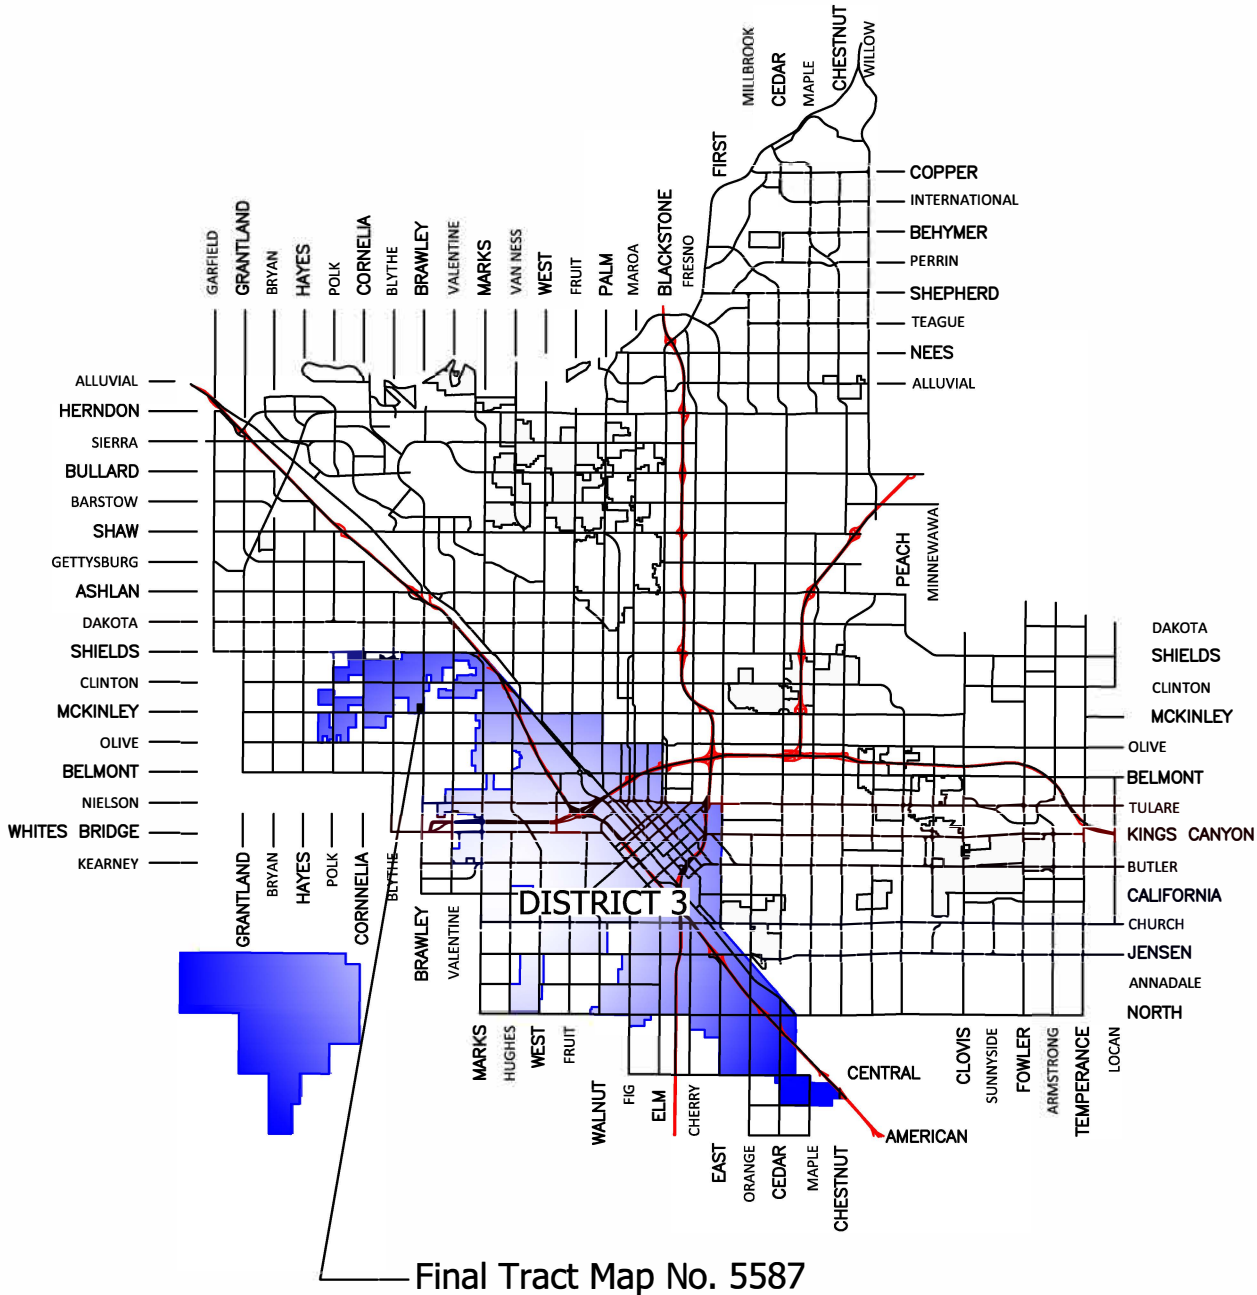

CITY OF
FRESNO
 PUBLIC WORKS DEPARTMENT
 TRAFFIC OPERATIONS AND PLANNING DIVISION

NOT TO SCALE
 June 13, 2019

LOCATION MAP
 ANNEXATION NO. 100
 COMMUNITY FACILITIES DISTRICT NO. 11