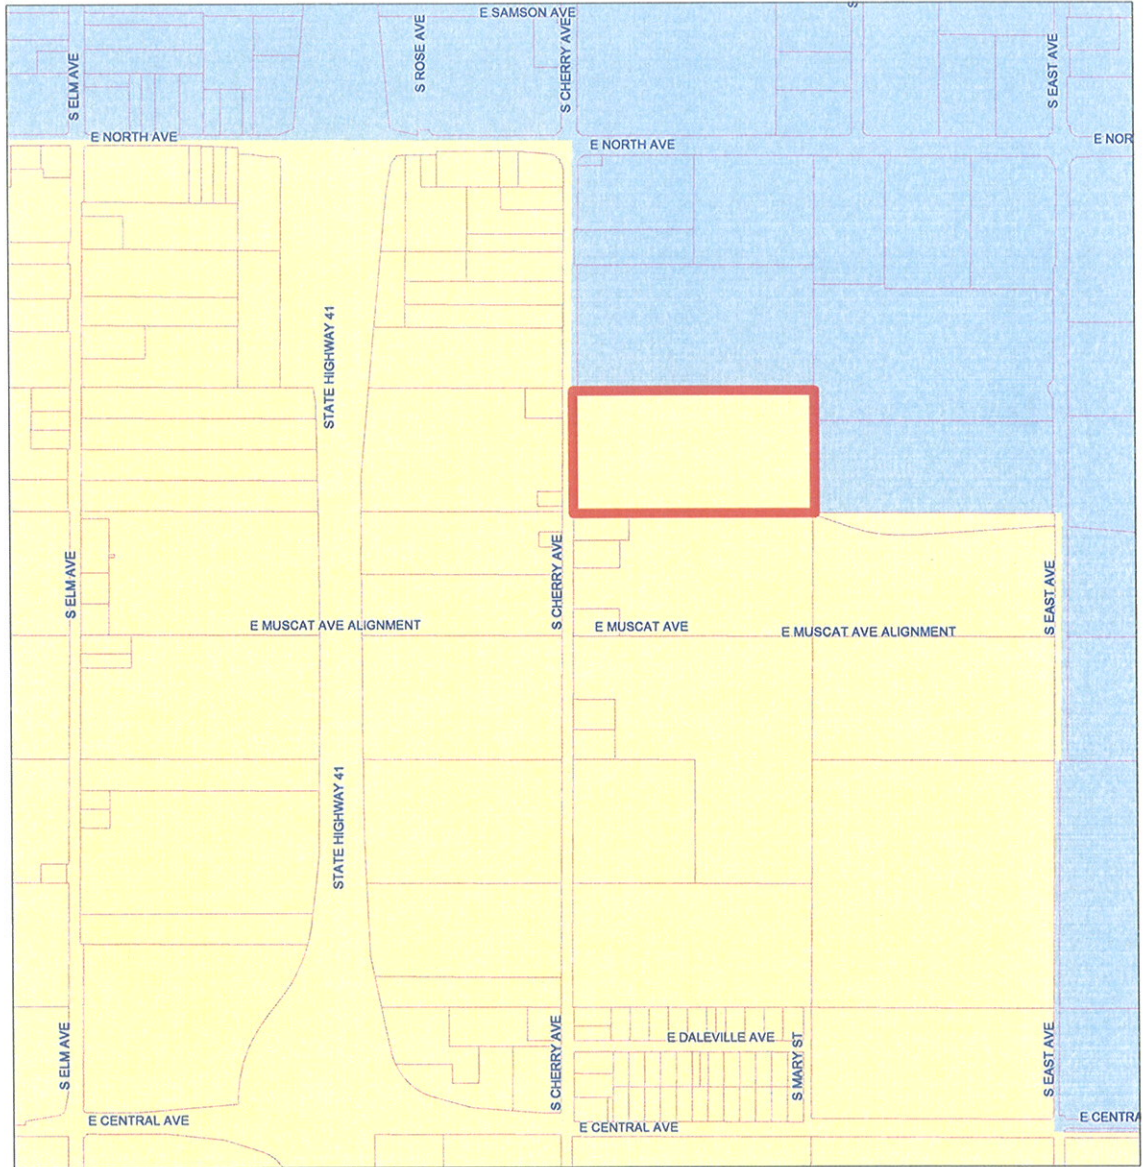

# City of Fresno

 **User Drawn Redlines**

**Parcels**

-  Parcels
-  City Limits
-  Fresno County

SCALE 1 : 12,274