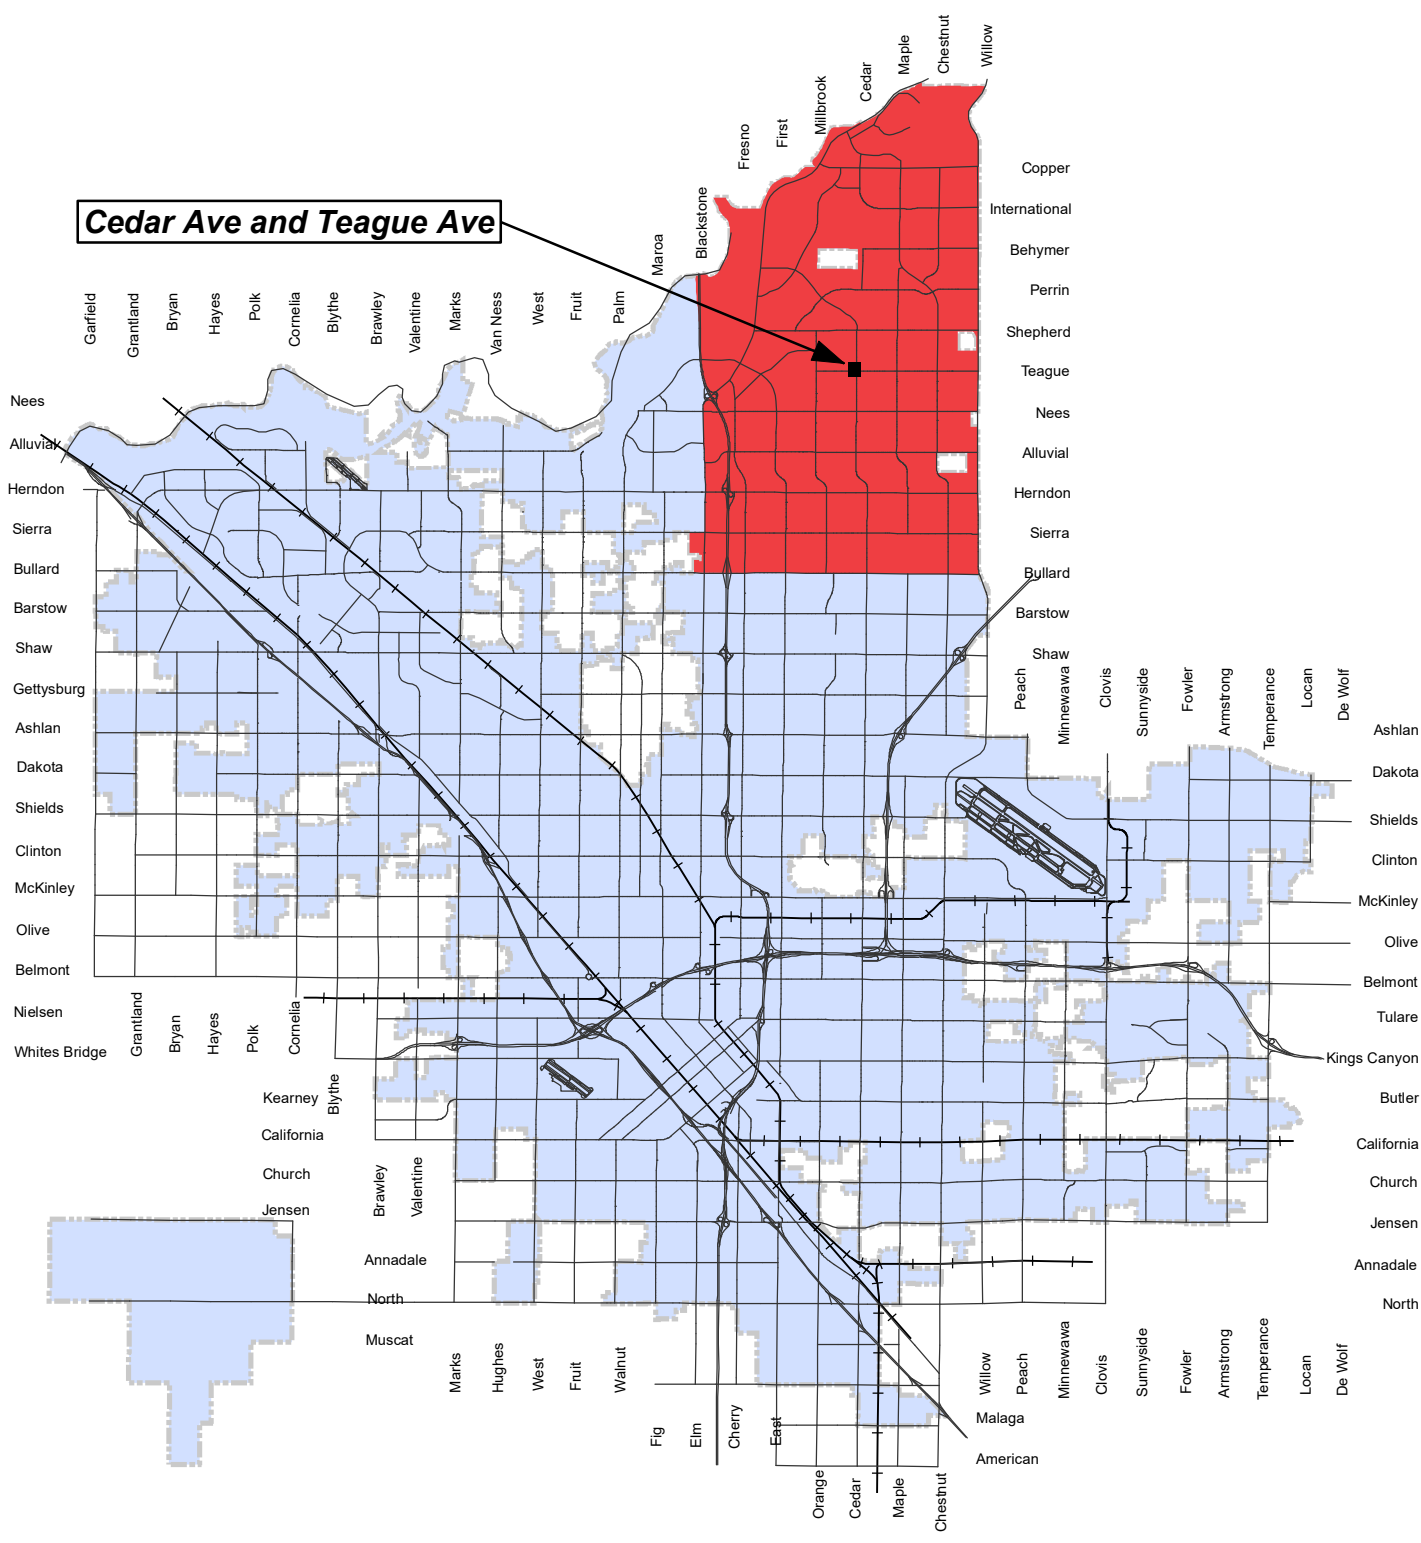

Cedar Ave and Teague Ave

VICINITY MAP
Cedar and Teague Traffic Signal Improvements

Project ID: PW00961
Council District: 6