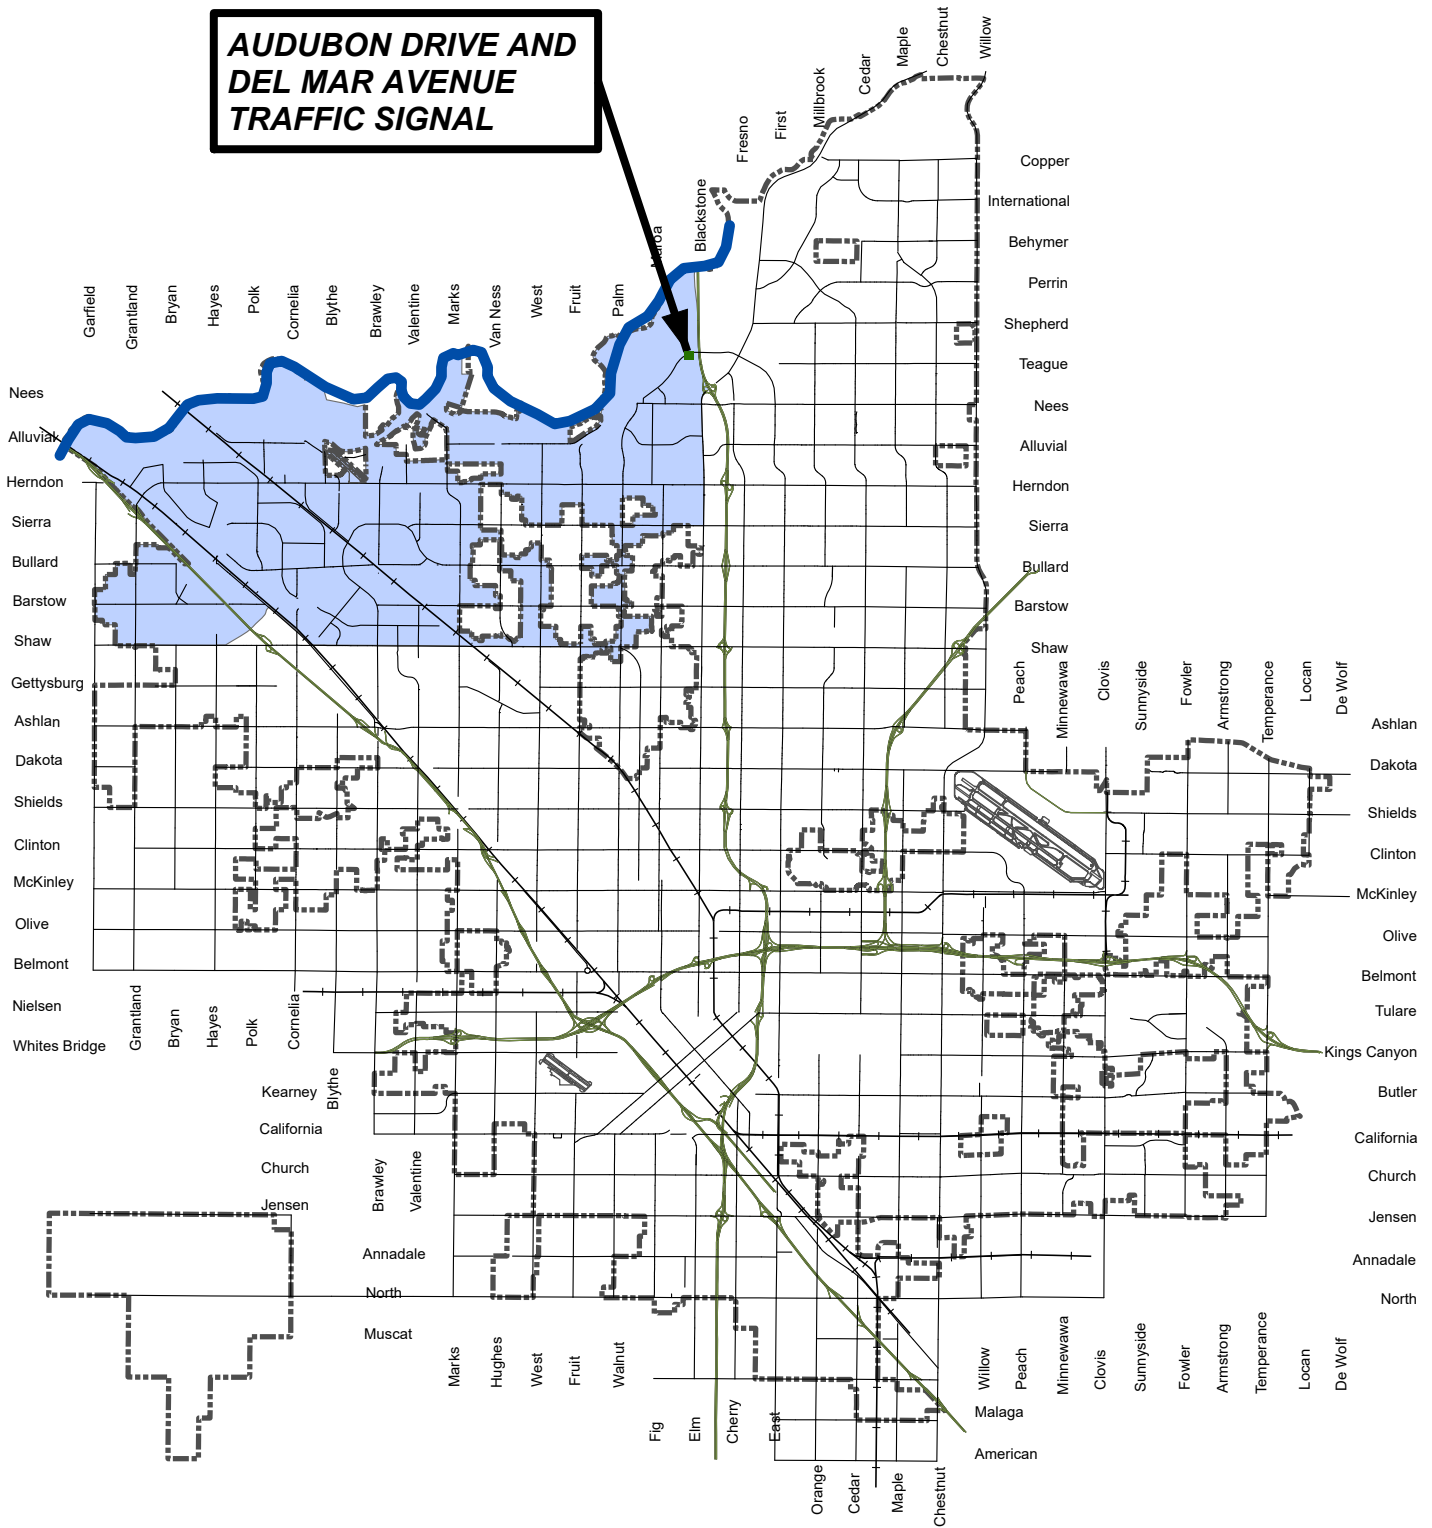

**AUDUBON DRIVE AND  
DEL MAR AVENUE  
TRAFFIC SIGNAL**

**VICINITY MAP**

**Audubon Drive and Del Mar Avenue Traffic Signal**

**Project ID: PW01020**  
**Council District: 2**