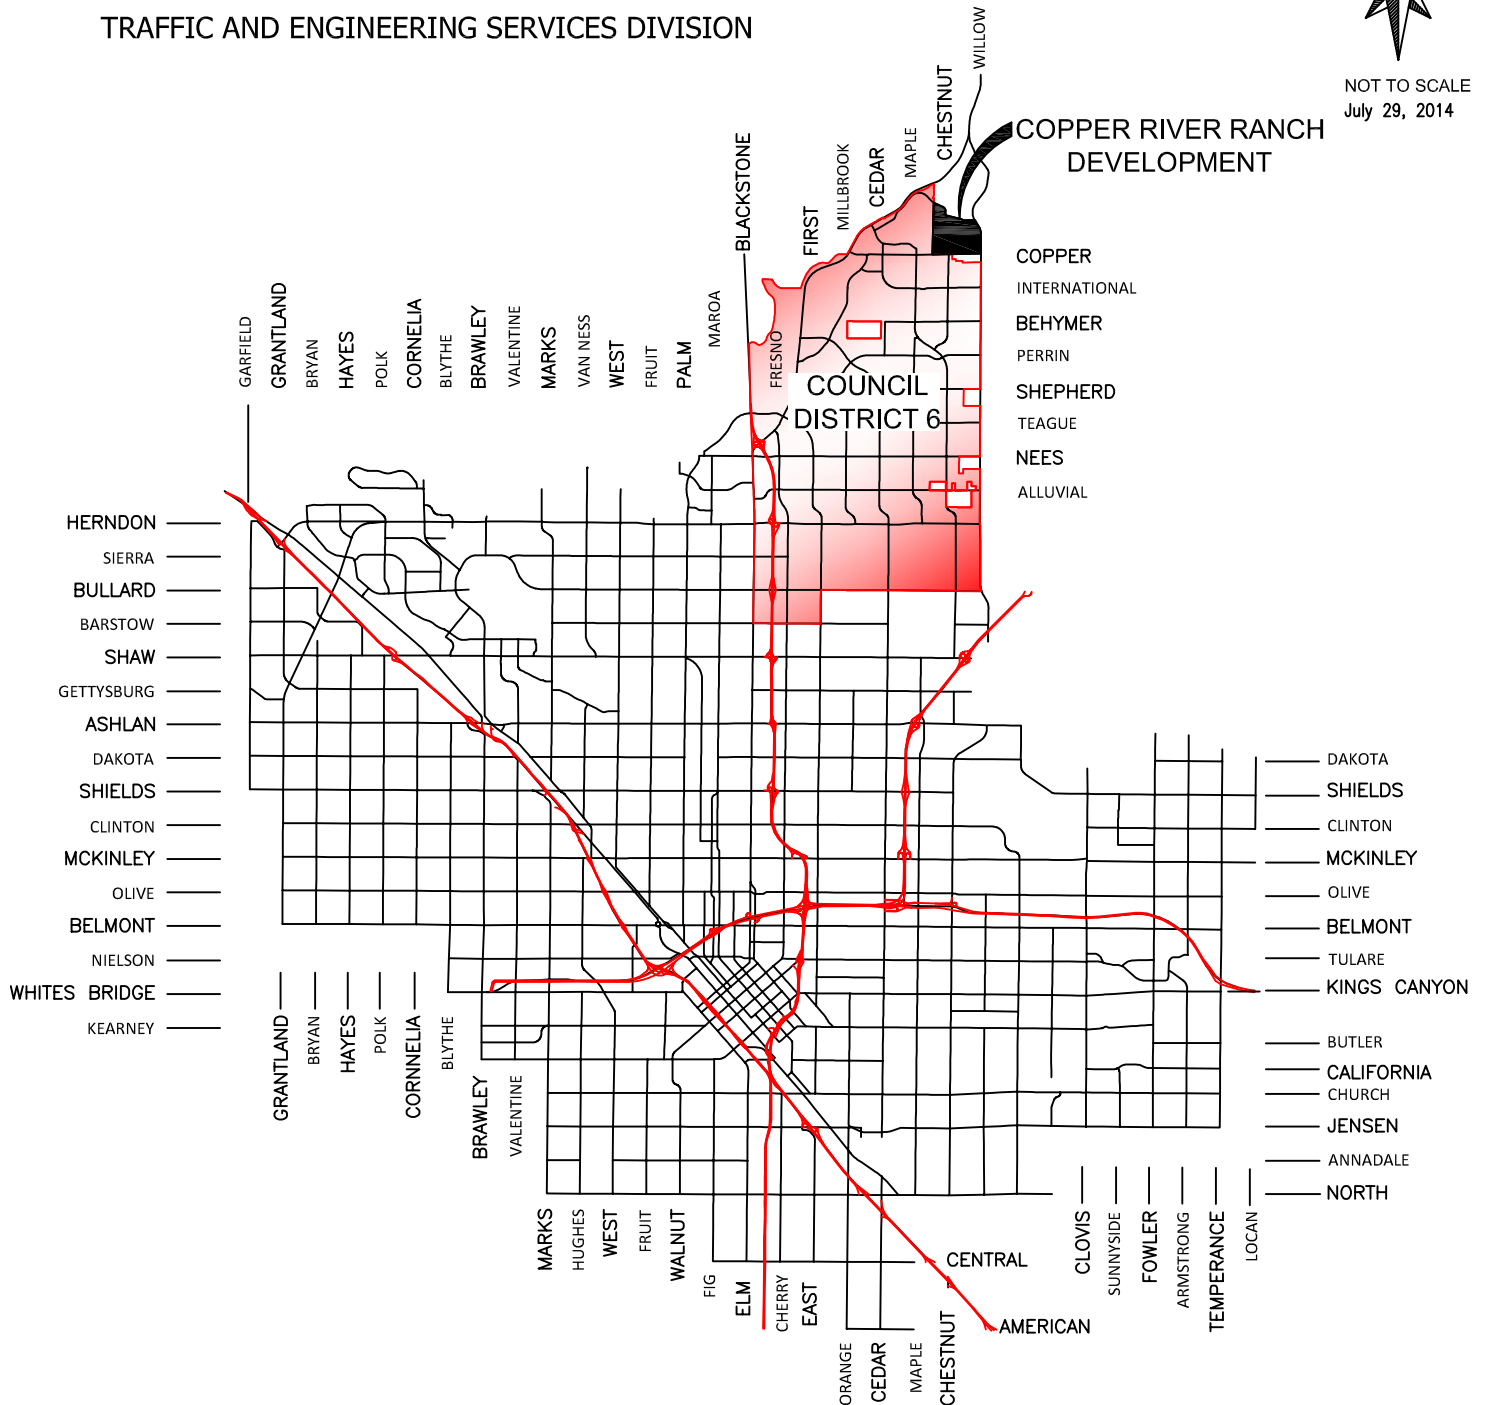

CITY OF
FRESNO
 PUBLIC WORKS DEPARTMENT
 TRAFFIC AND ENGINEERING SERVICES DIVISION

NOT TO SCALE
 July 29, 2014

LOCATION MAP
 COMMUNITY FACILITIES DISTRICT NO. 15