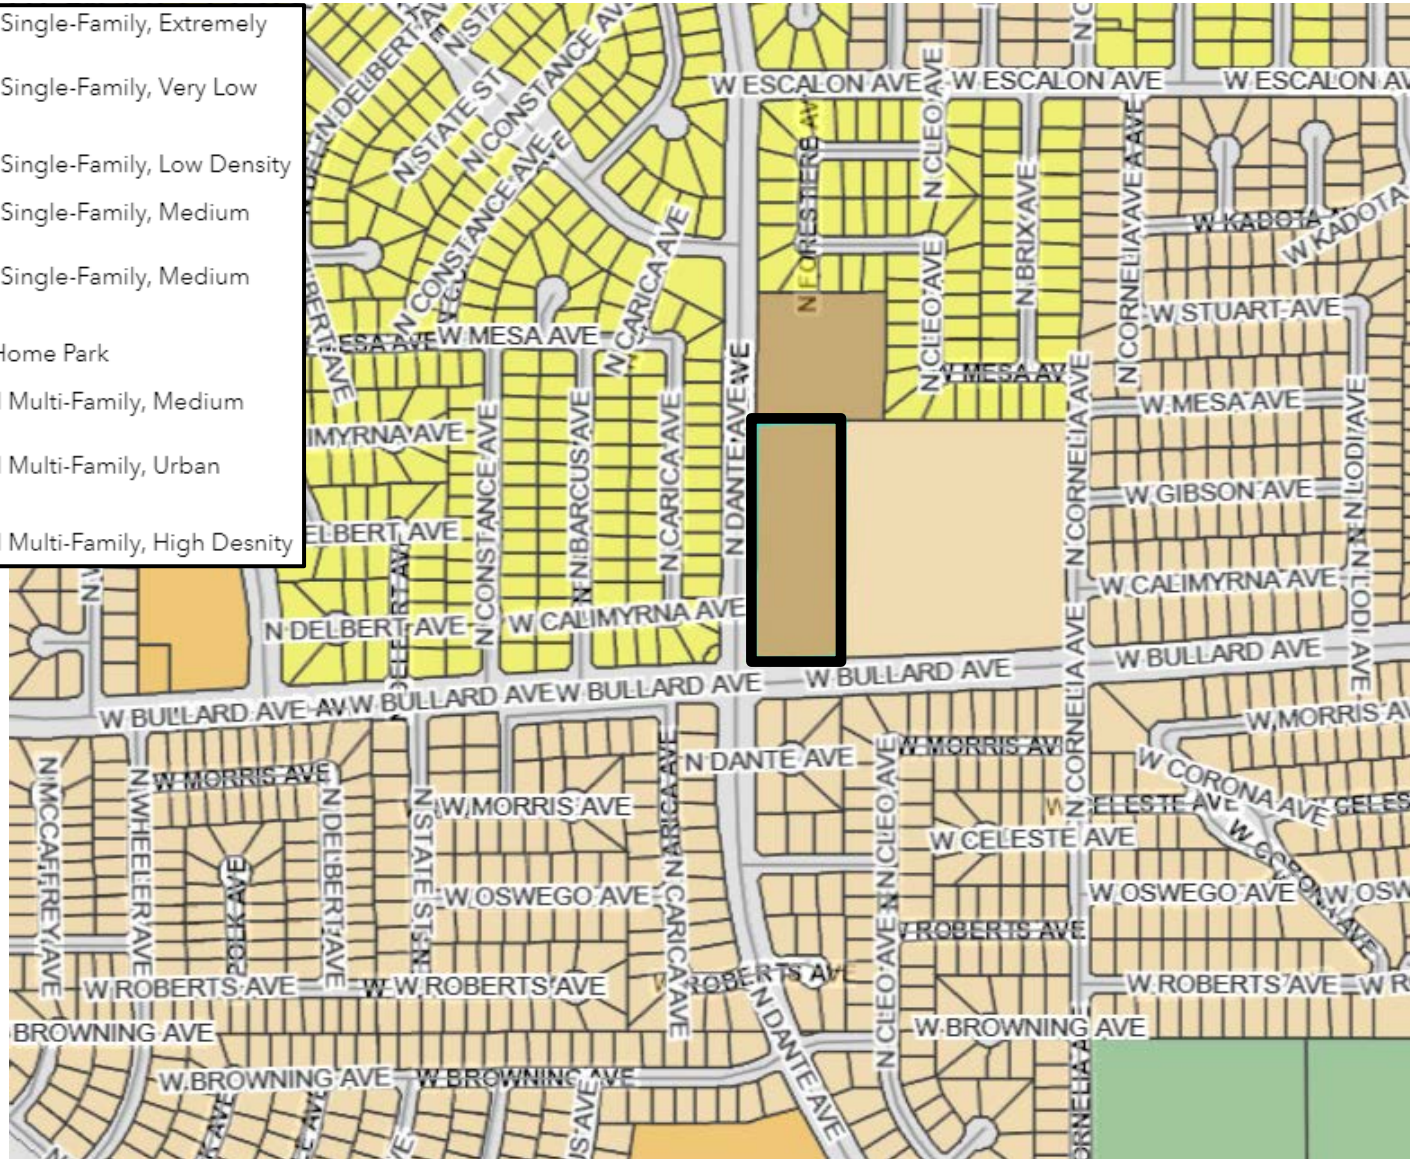

ZONING MAP

- RS-1 - Residential Single-Family, Extremely Low Density
- RS-2 - Residential Single-Family, Very Low Density
- RS-3 - Residential Single-Family, Low Density
- RS-4 - Residential Single-Family, Medium Low Density
- RS-5 - Residential Single-Family, Medium Density
- RM-MH - Mobile Home Park
- RM-1 - Residential Multi-Family, Medium High Density
- RM-2 - Residential Multi-Family, Urban Neighborhood
- RM-3 - Residential Multi-Family, High Density

 SUBJECT PROPERTY