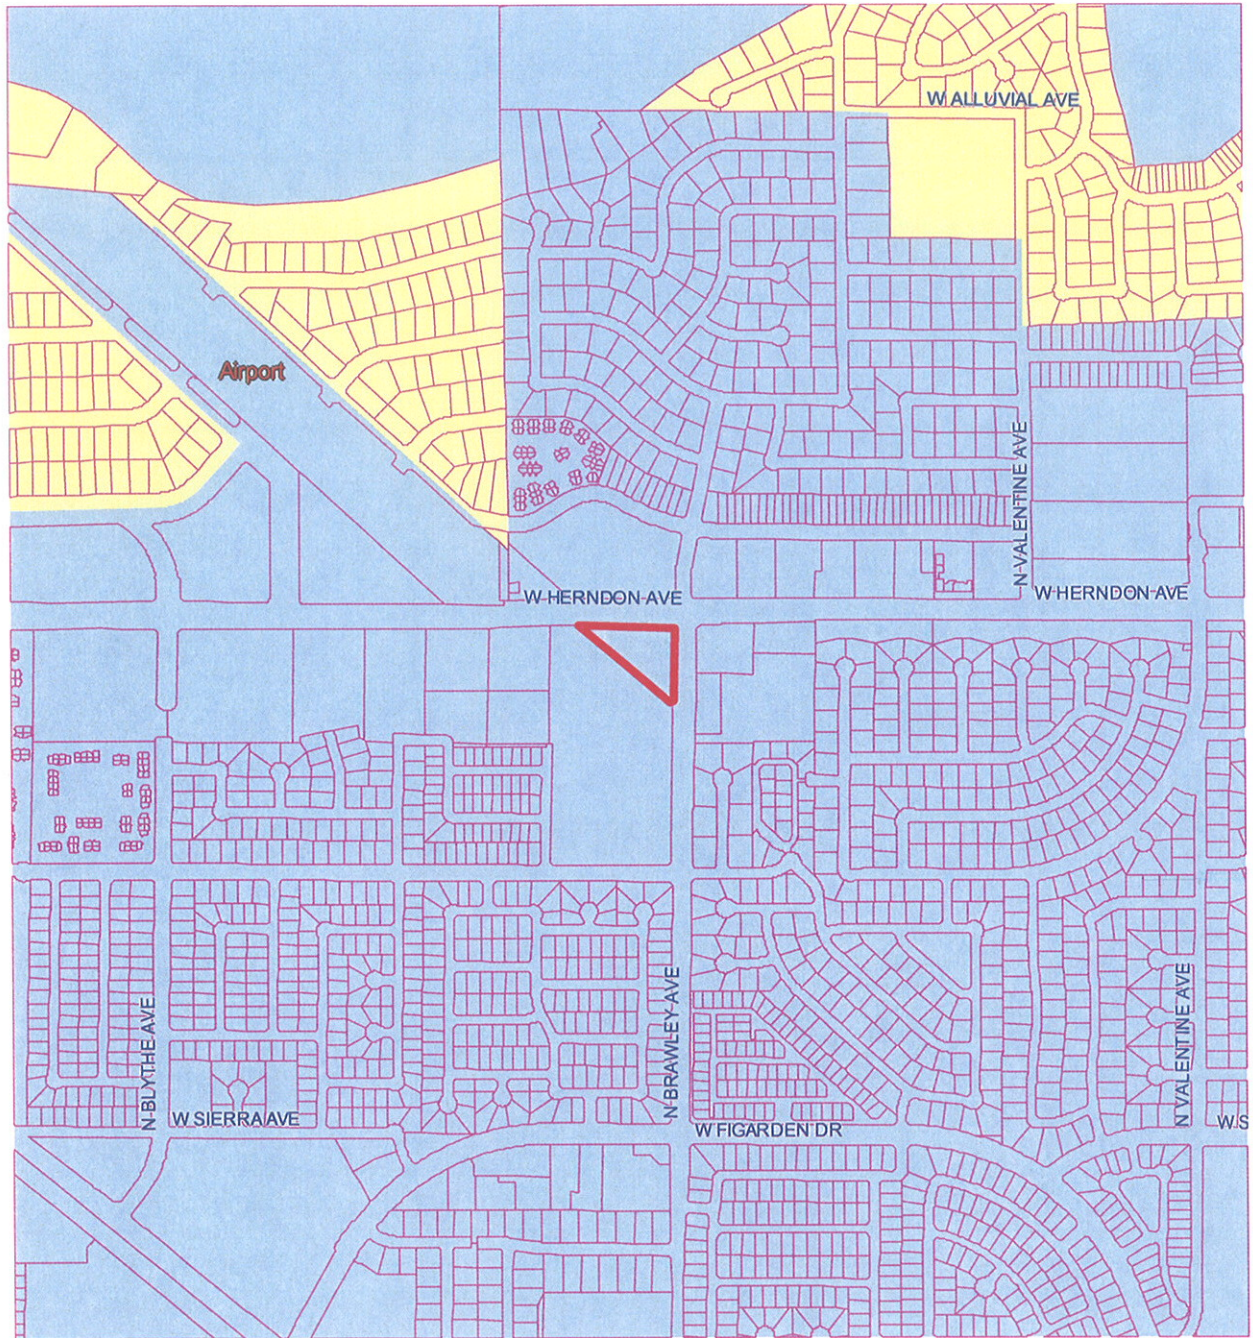

Attachment 1

Vicinity Map

Vicinity Map

Project Site 

Address: 6985 North Brawley Avenue

APN: 507-030-12ST