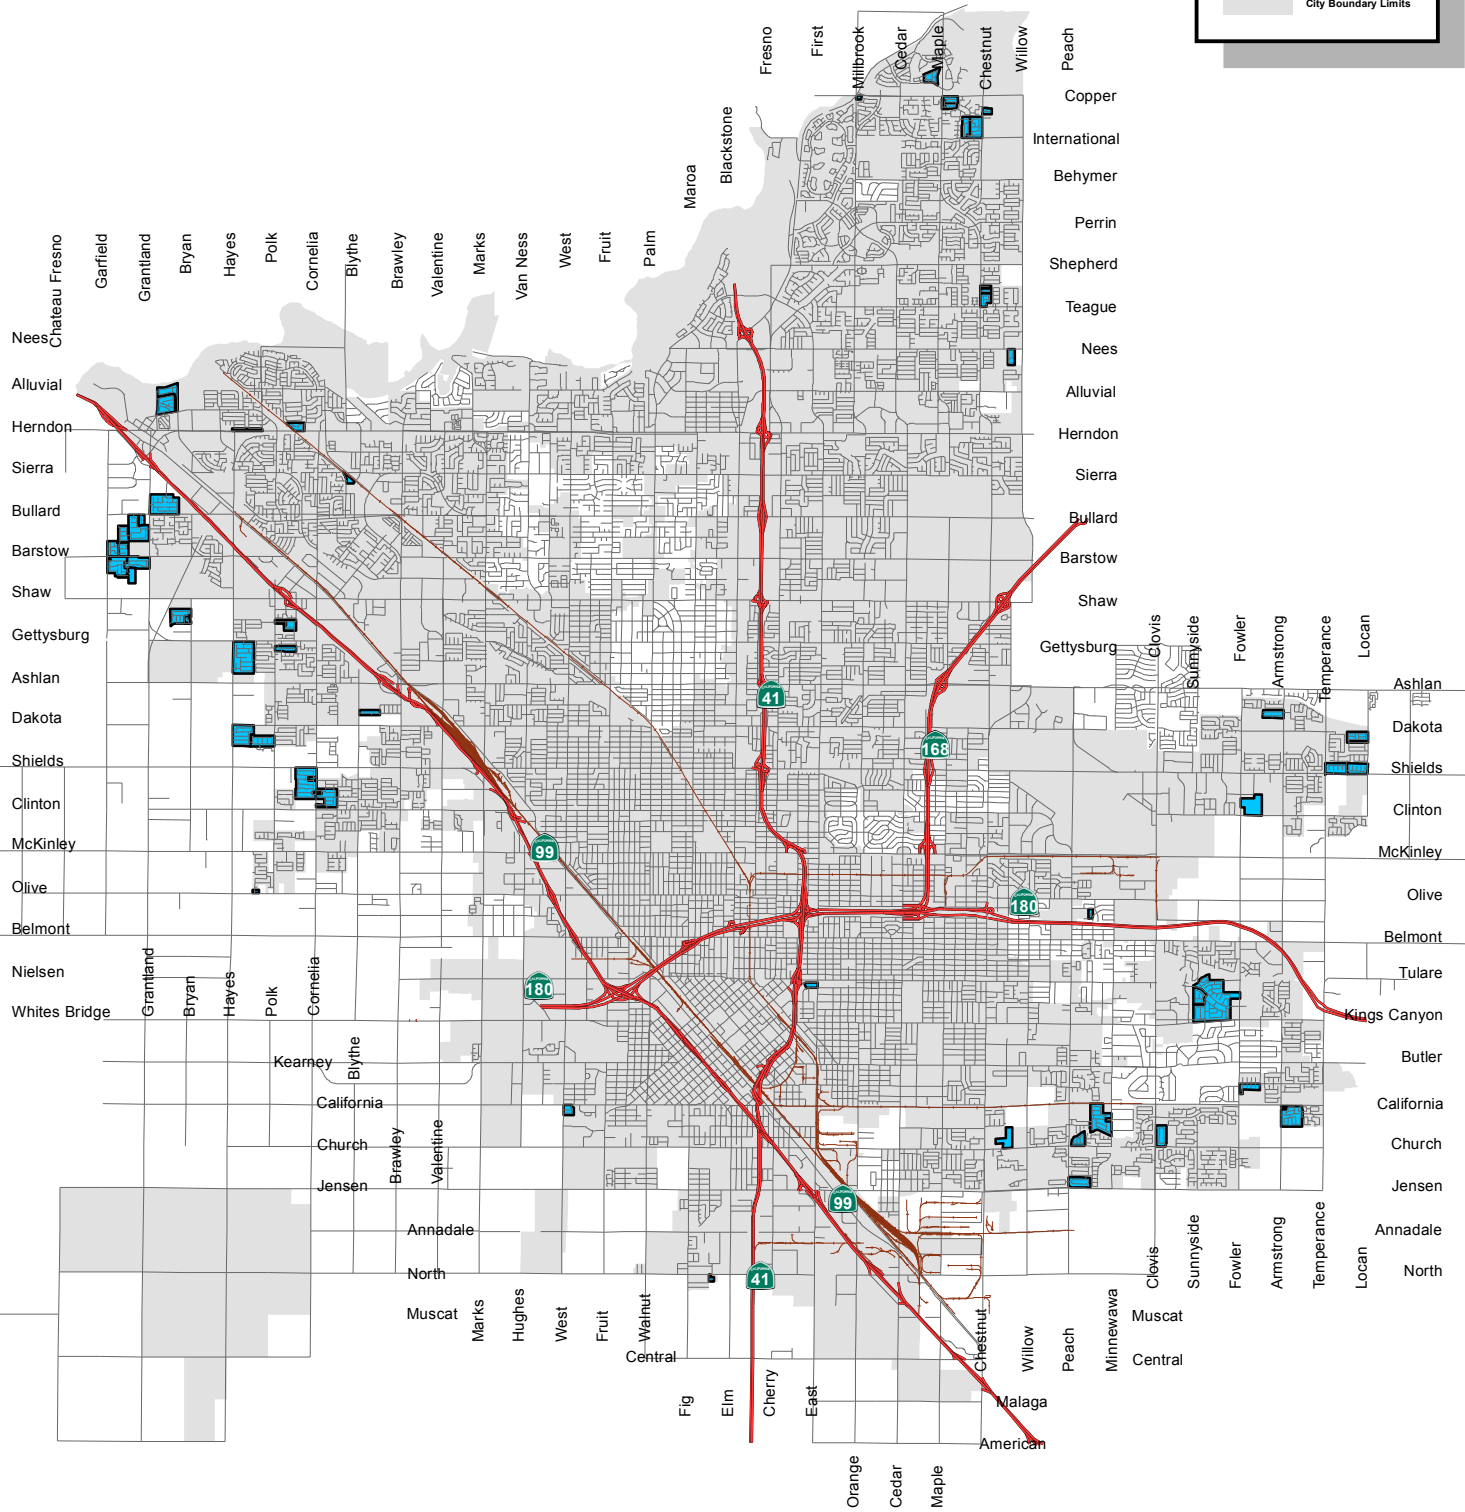

# CITY OF FRESNO MAINTENANCE CFD11 ANNEXATION

**Legend**

- State Routes
- Rail Road
- Street Centerline
- CFD11
- City Boundary Limits