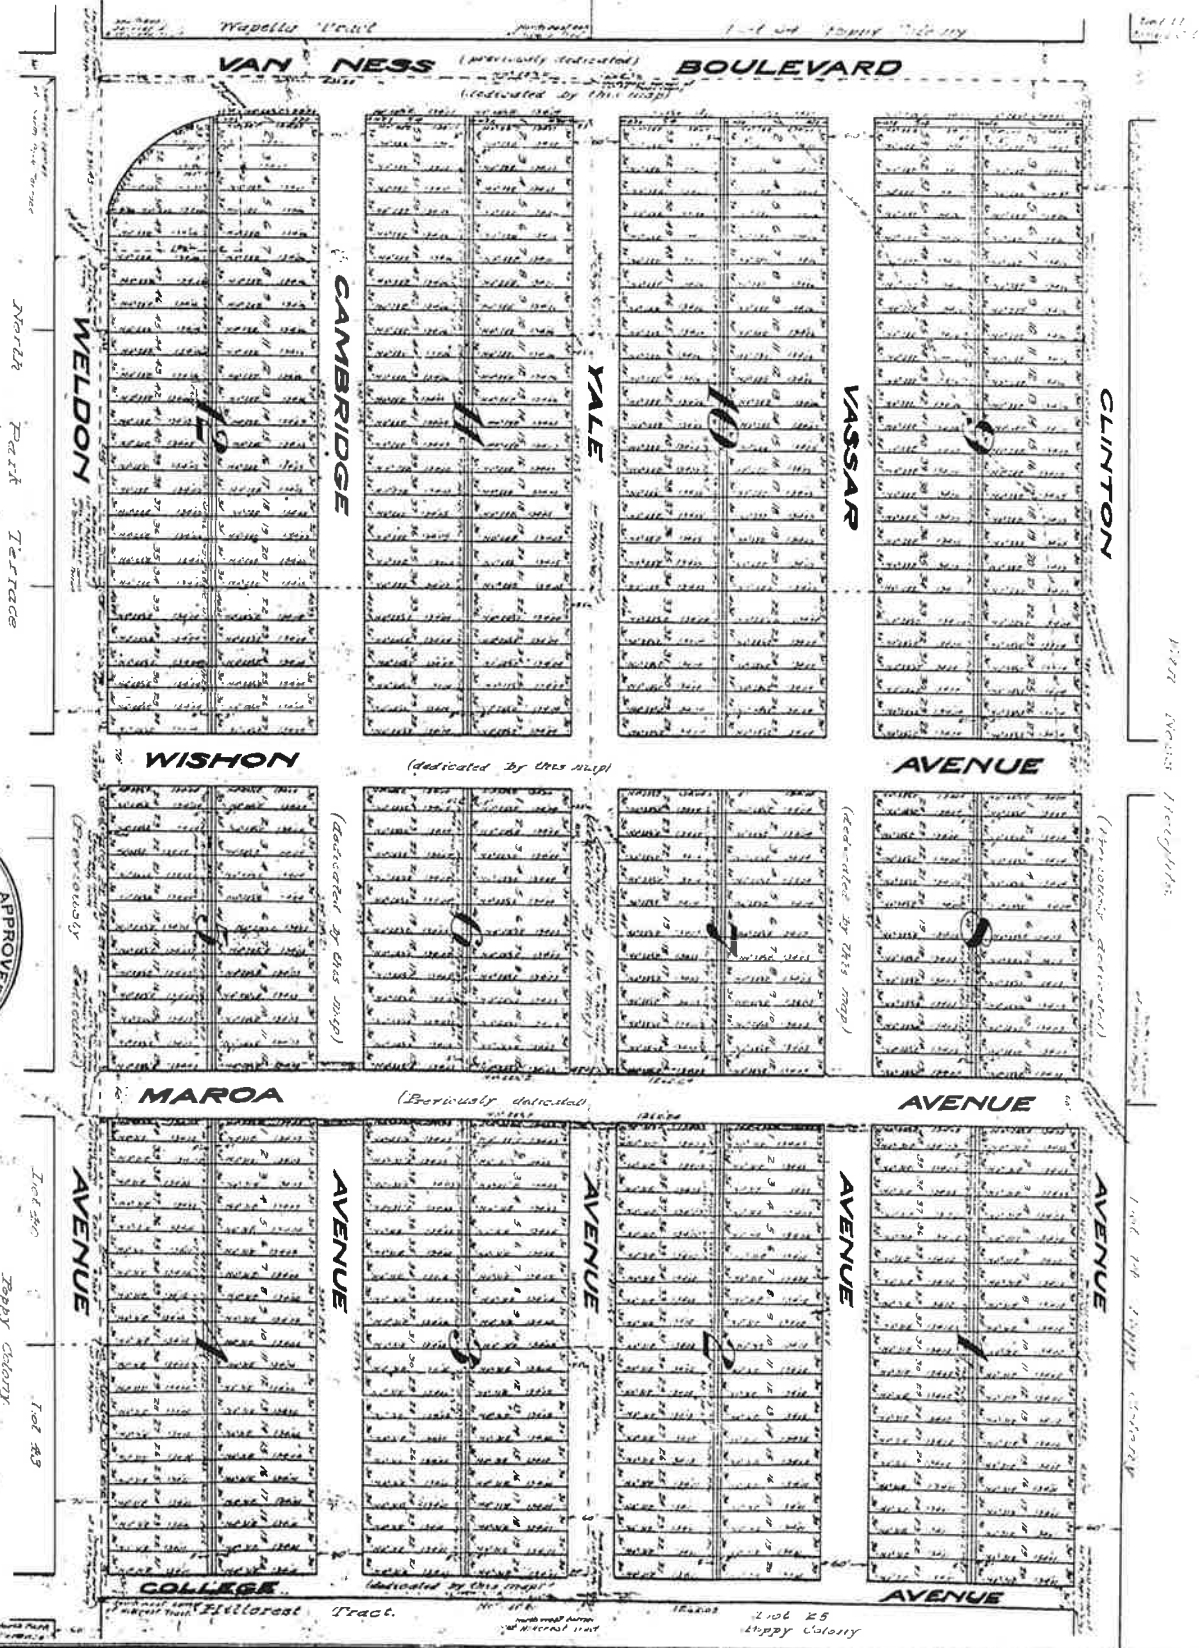

# MAP OF COLLEGE ADDITION

TO THE CITY OF FRESNO.

BEING THE SUBDIVISION OF LOTS 26, 27, 28, 29, 62, 63, 72, 73 OF POPPY COLONY, ALSO LOTS 60, 61, 74, 75 OF POPPY COLONY, NOW "GRAND VIEW TERRACE."

Surveyed and plotted, November, 1912, by *Claris H. Bennett, C.E.*

Scale of Map: 100 Feet to the Inch.

SHEET N<sup>o</sup> 1.

North  
Park  
Terrace

Lot 48  
Poppy Colony  
Lot 49

Van Ness Heights

Lot 74  
Poppy Colony

College Tract  
Elletrest  
Tract.  
No. 118  
with road front  
of street lot  
18626  
2nd E8  
Poppy Colony

VASSAR 201 AV.

60'

YALE AV.

MOROA AV.

CAMBRIDGE AV.

60'

WELDON AV.

204