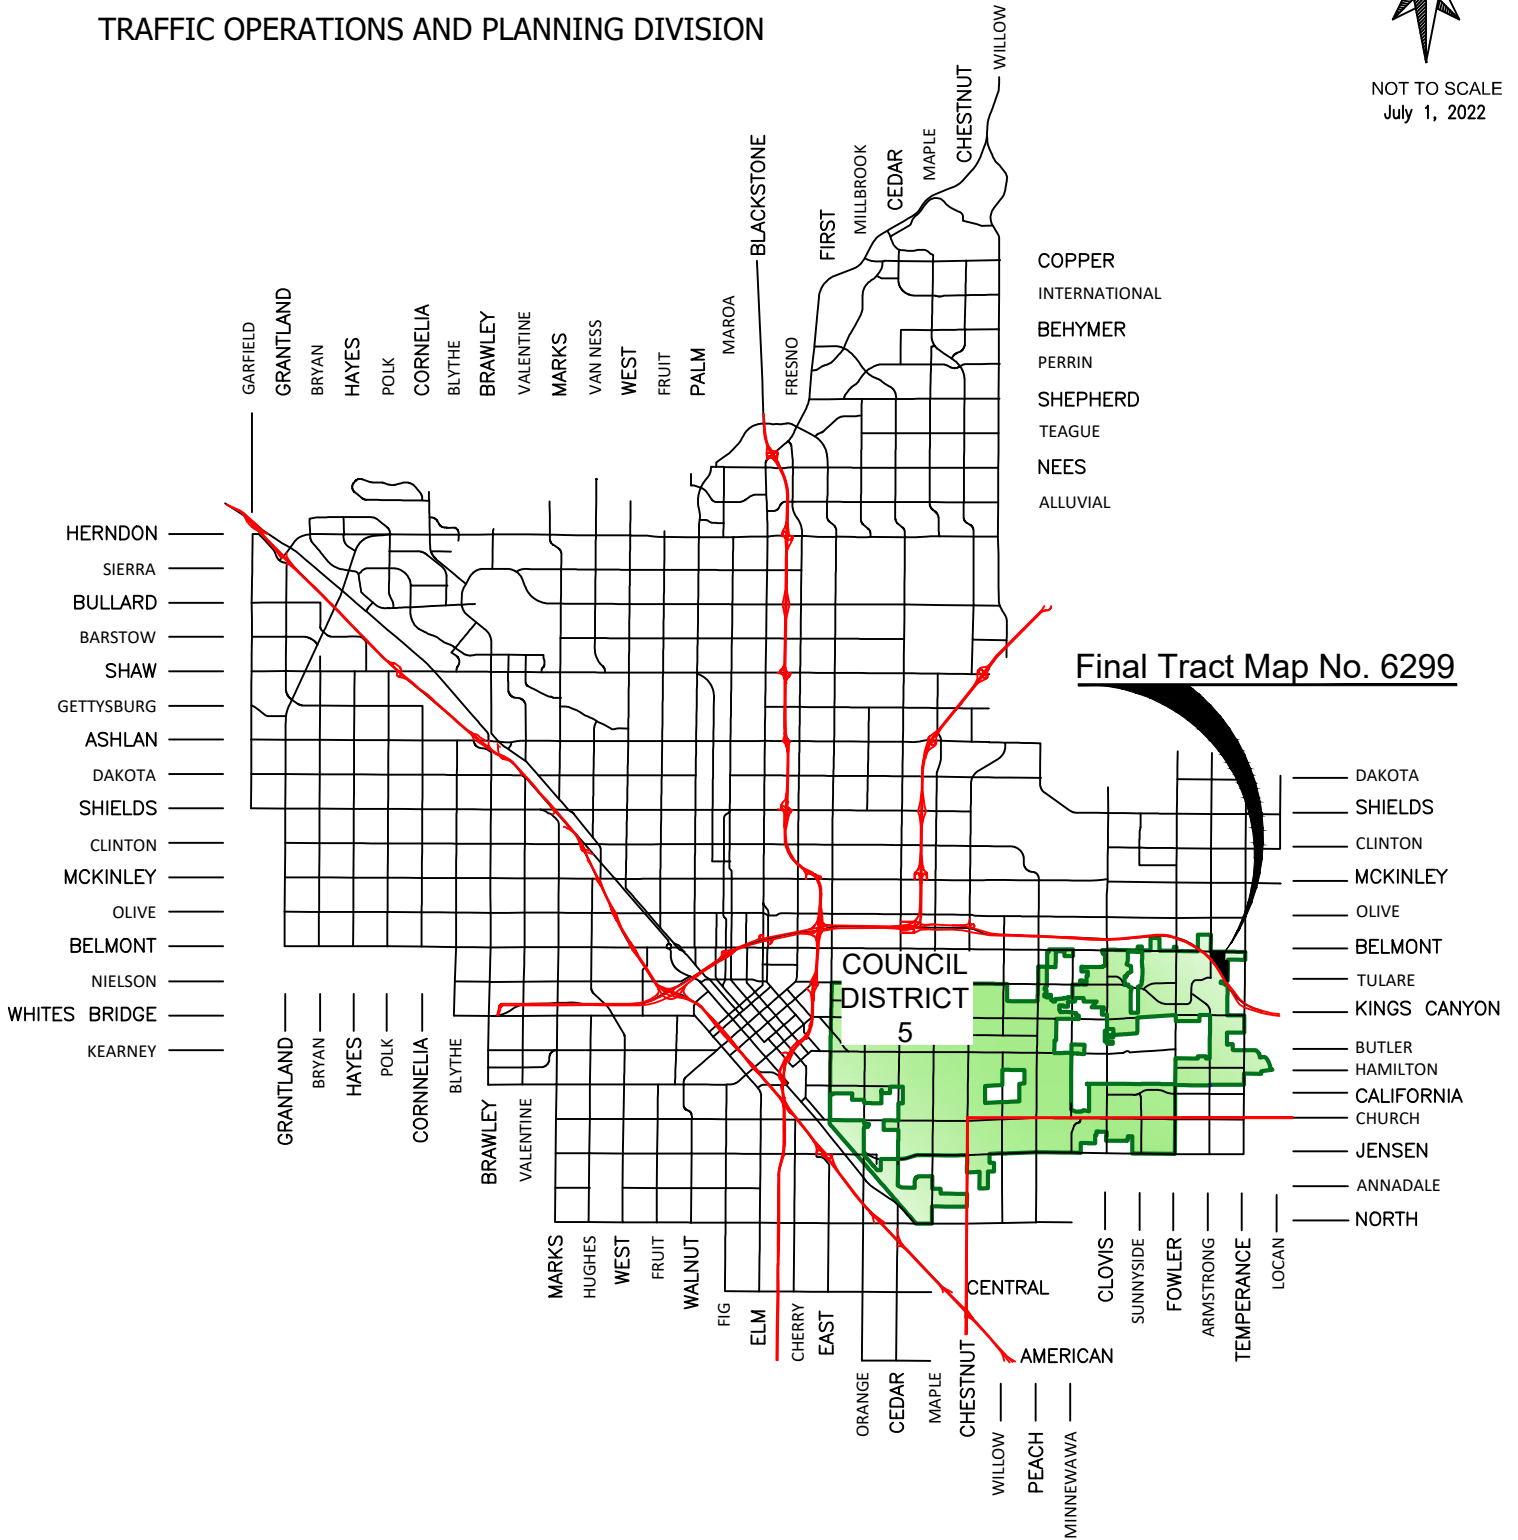

CITY OF  
**FRESNO**  
 PUBLIC WORKS DEPARTMENT  
 TRAFFIC OPERATIONS AND PLANNING DIVISION

NOT TO SCALE  
 July 1, 2022

ANNEXATION NO. 137  
 COMMUNITY FACILITIES DISTRICT NO. 11  
**LOCATION MAP**