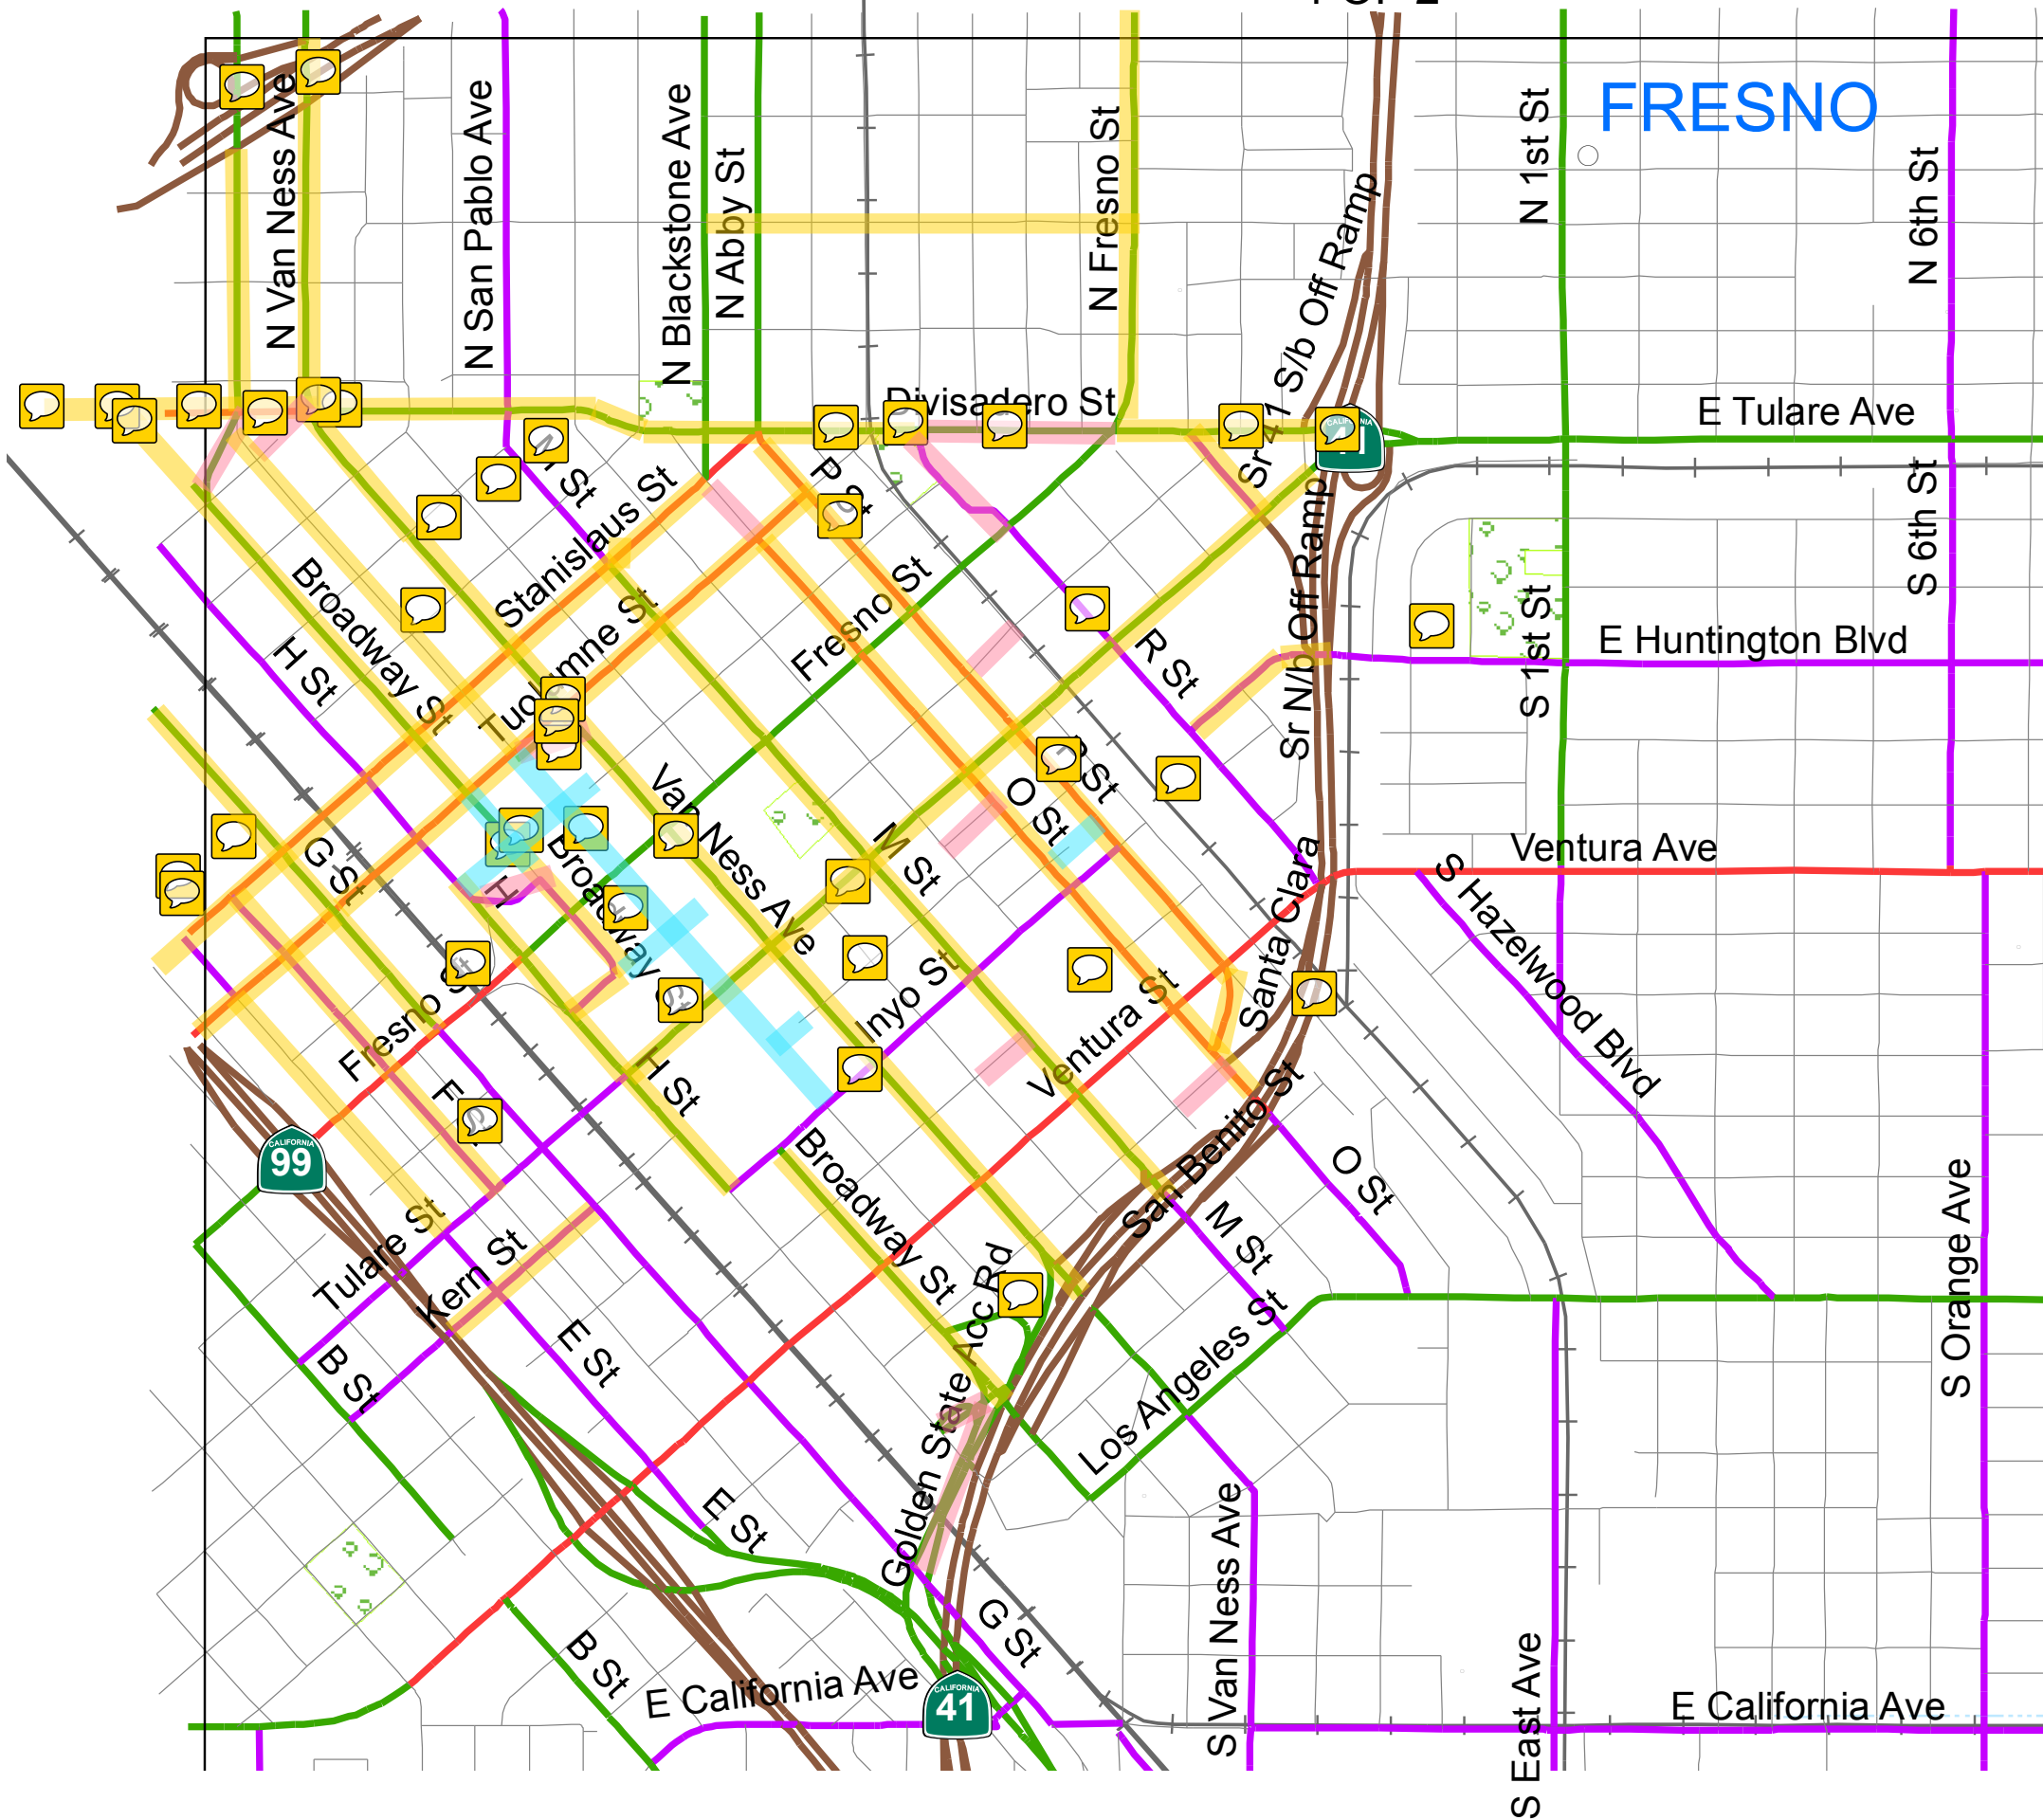

EXHIBIT "A"  
1 OF 2

FUNCTIONAL CLASSIFICATION SYSTEM

INTERSTATE	1	
OTHER FWY OR EXPWY	2	
OTHER PRINCIPAL ARTERIAL	3	
MINOR ARTERIAL	4	
MAJOR COLLECTOR	5	
MINOR COLLECTOR	6	
LOCAL	7	

SIGN ROUTES

- INTERSTATE
- U.S.
- STATE

- COUNTY BOUNDARY
- CITY BOUNDARY
- RAILROAD

CITY OF FRESNO HIGHLIGHT LEGEND

- Remove Road
- Change Classification
- New Road Added

TAKEN FROM  
MAP 10N53  
DATED 01/02/2018

EXHIBIT "A"  
2 OF 2

FUNCTIONAL CLASSIFICATION SYSTEM

INTERSTATE	1	
OTHER FWY OR EXPWY	2	
OTHER PRINCIPAL ARTERIAL	3	
MINOR ARTERIAL	4	
MAJOR COLLECTOR	5	
MINOR COLLECTOR	6	
LOCAL	7	

SIGN ROUTES

	INTERSTATE
	U.S.
	STATE

	COUNTY BOUNDARY
	CITY BOUNDARY
	RAILROAD

CITY OF FRESNO HIGHLIGHT LEGEND

	Remove Road
	Change Classification
	New Road Added

TAKEN FROM  
MAP 10N52  
DATED 03/30/2016