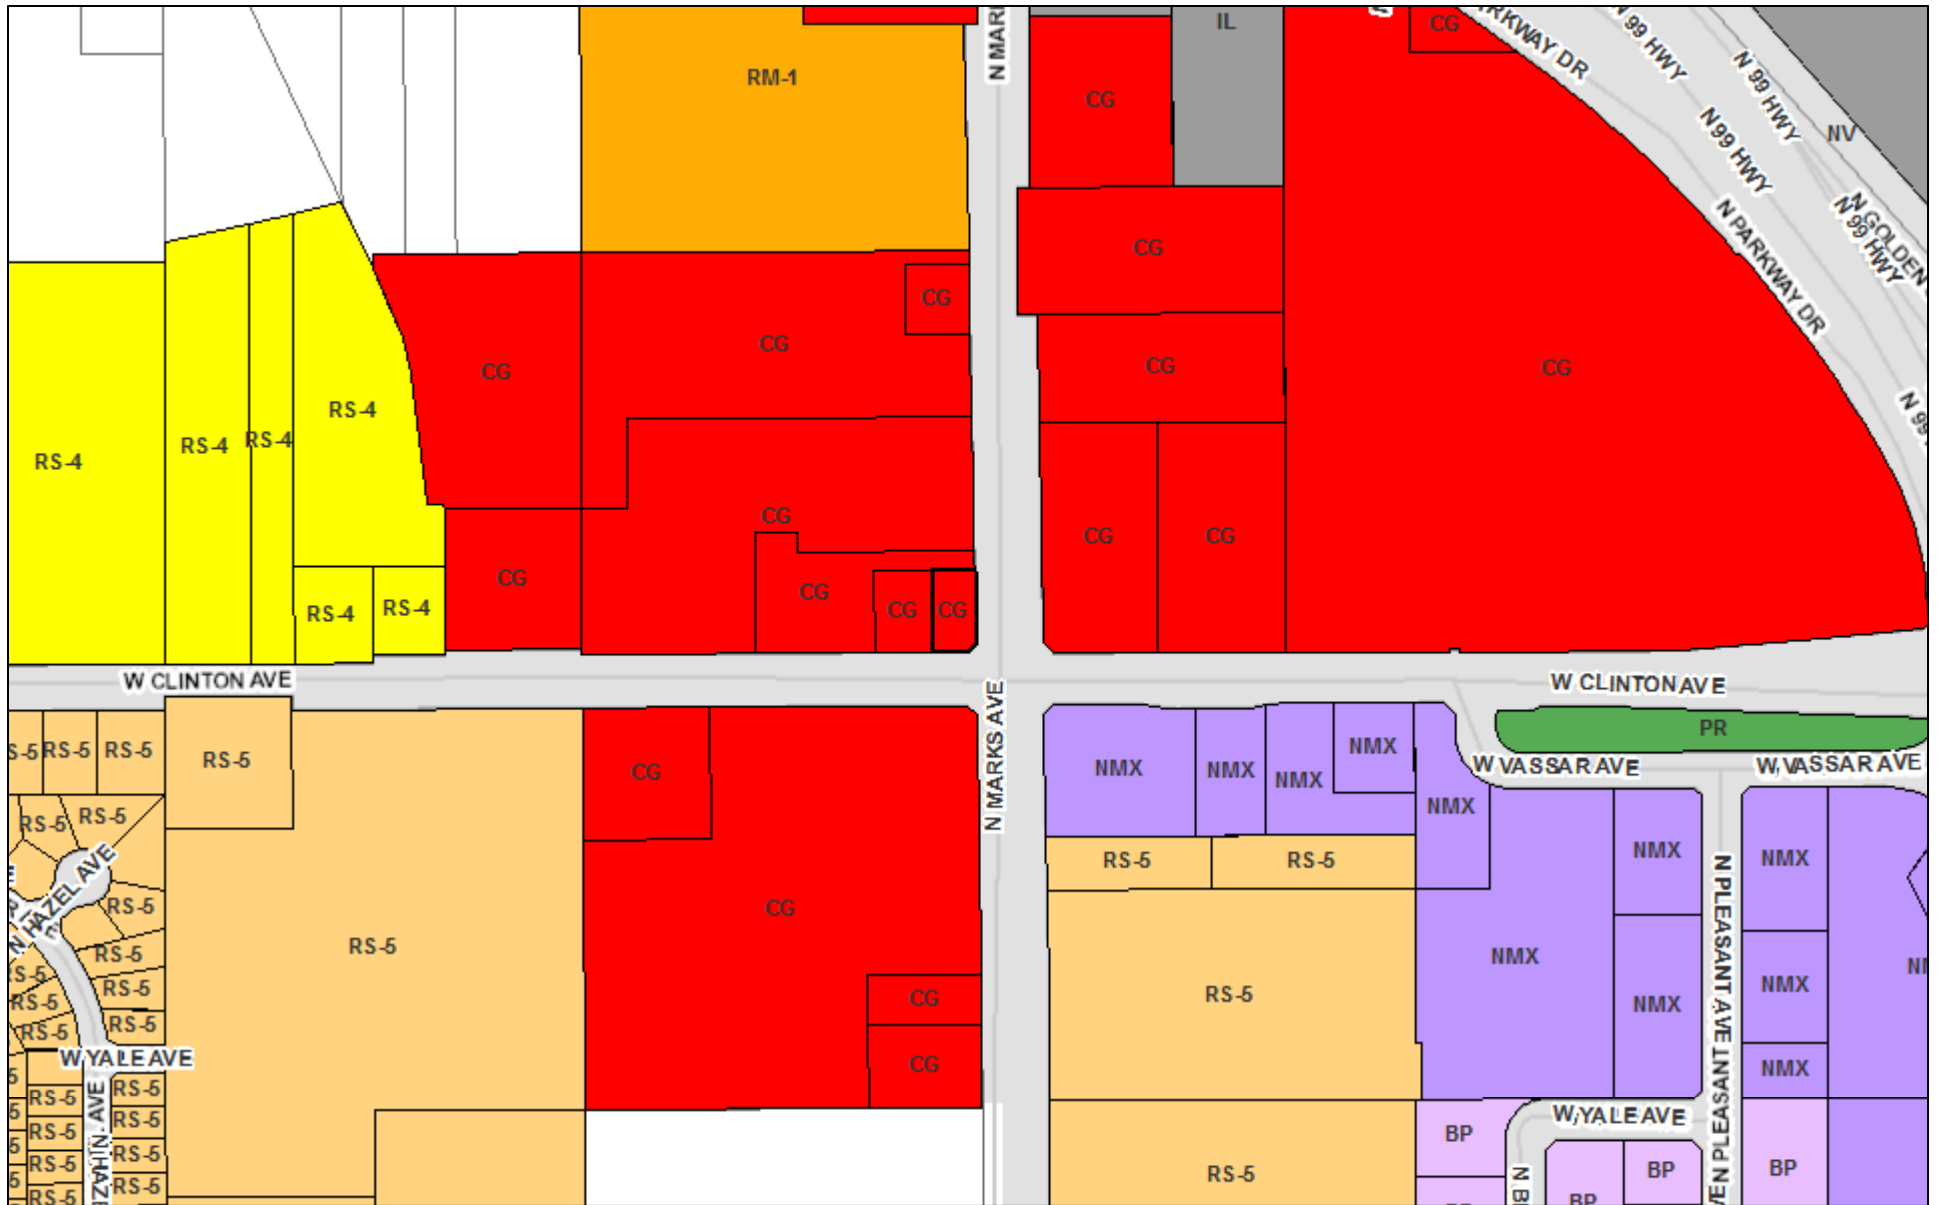

# Zoning Map

10/31/2018

**Zoning**

- RS-4 - Residential Single-Family, Medium Low Density
- RS-5 - Residential Single-Family, Medium Density

- RM-1 - Residential Multi-Family, Medium High Density
- NMX - Neighborhood Mixed Use
- CG - Commercial General
- BP - Business Park
- IL - Light Industrial
- PR - Park and Recreation

**Subject Property**