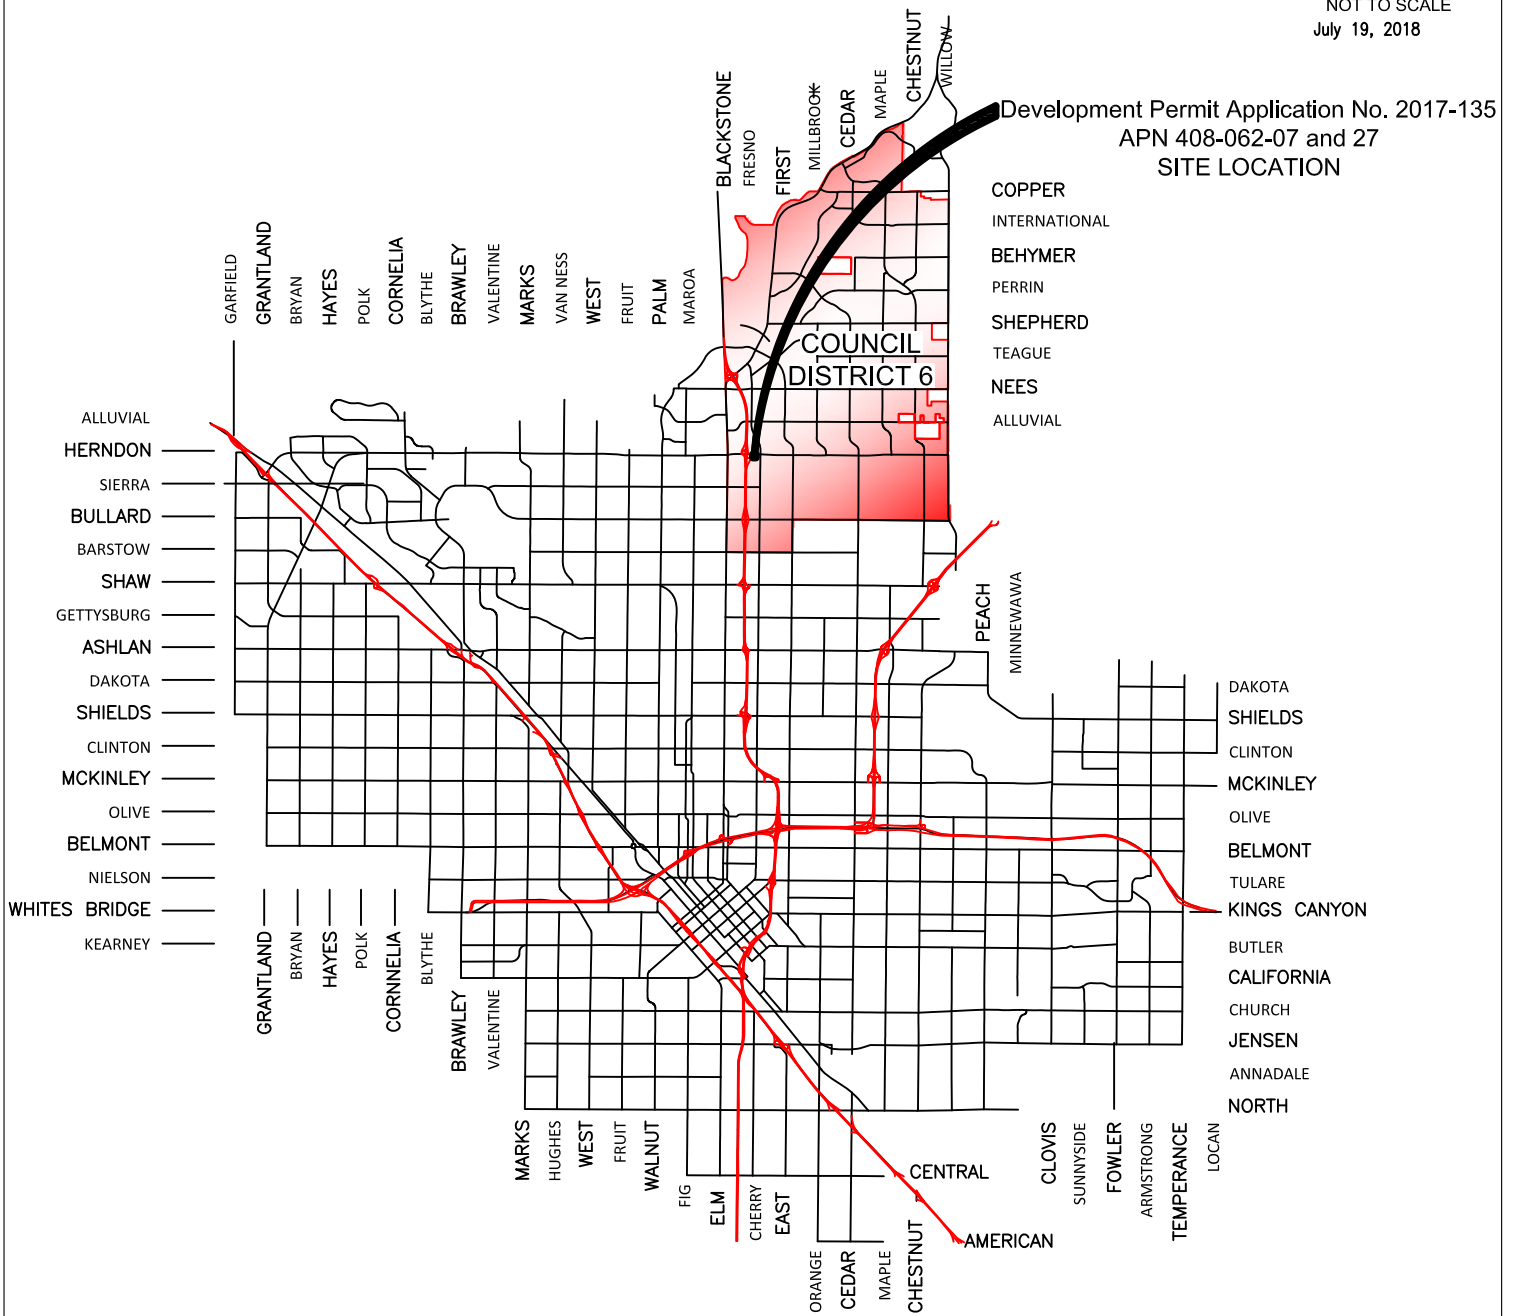

CITY OF
FRESNO
 PUBLIC WORKS DEPARTMENT
 TRAFFIC AND ENGINEERING SERVICES DIVISION

NOT TO SCALE
 July 19, 2018

LOCATION MAP
ANNEXATION NO. 34
COMMUNITY FACILITIES DISTRICT NO. 9