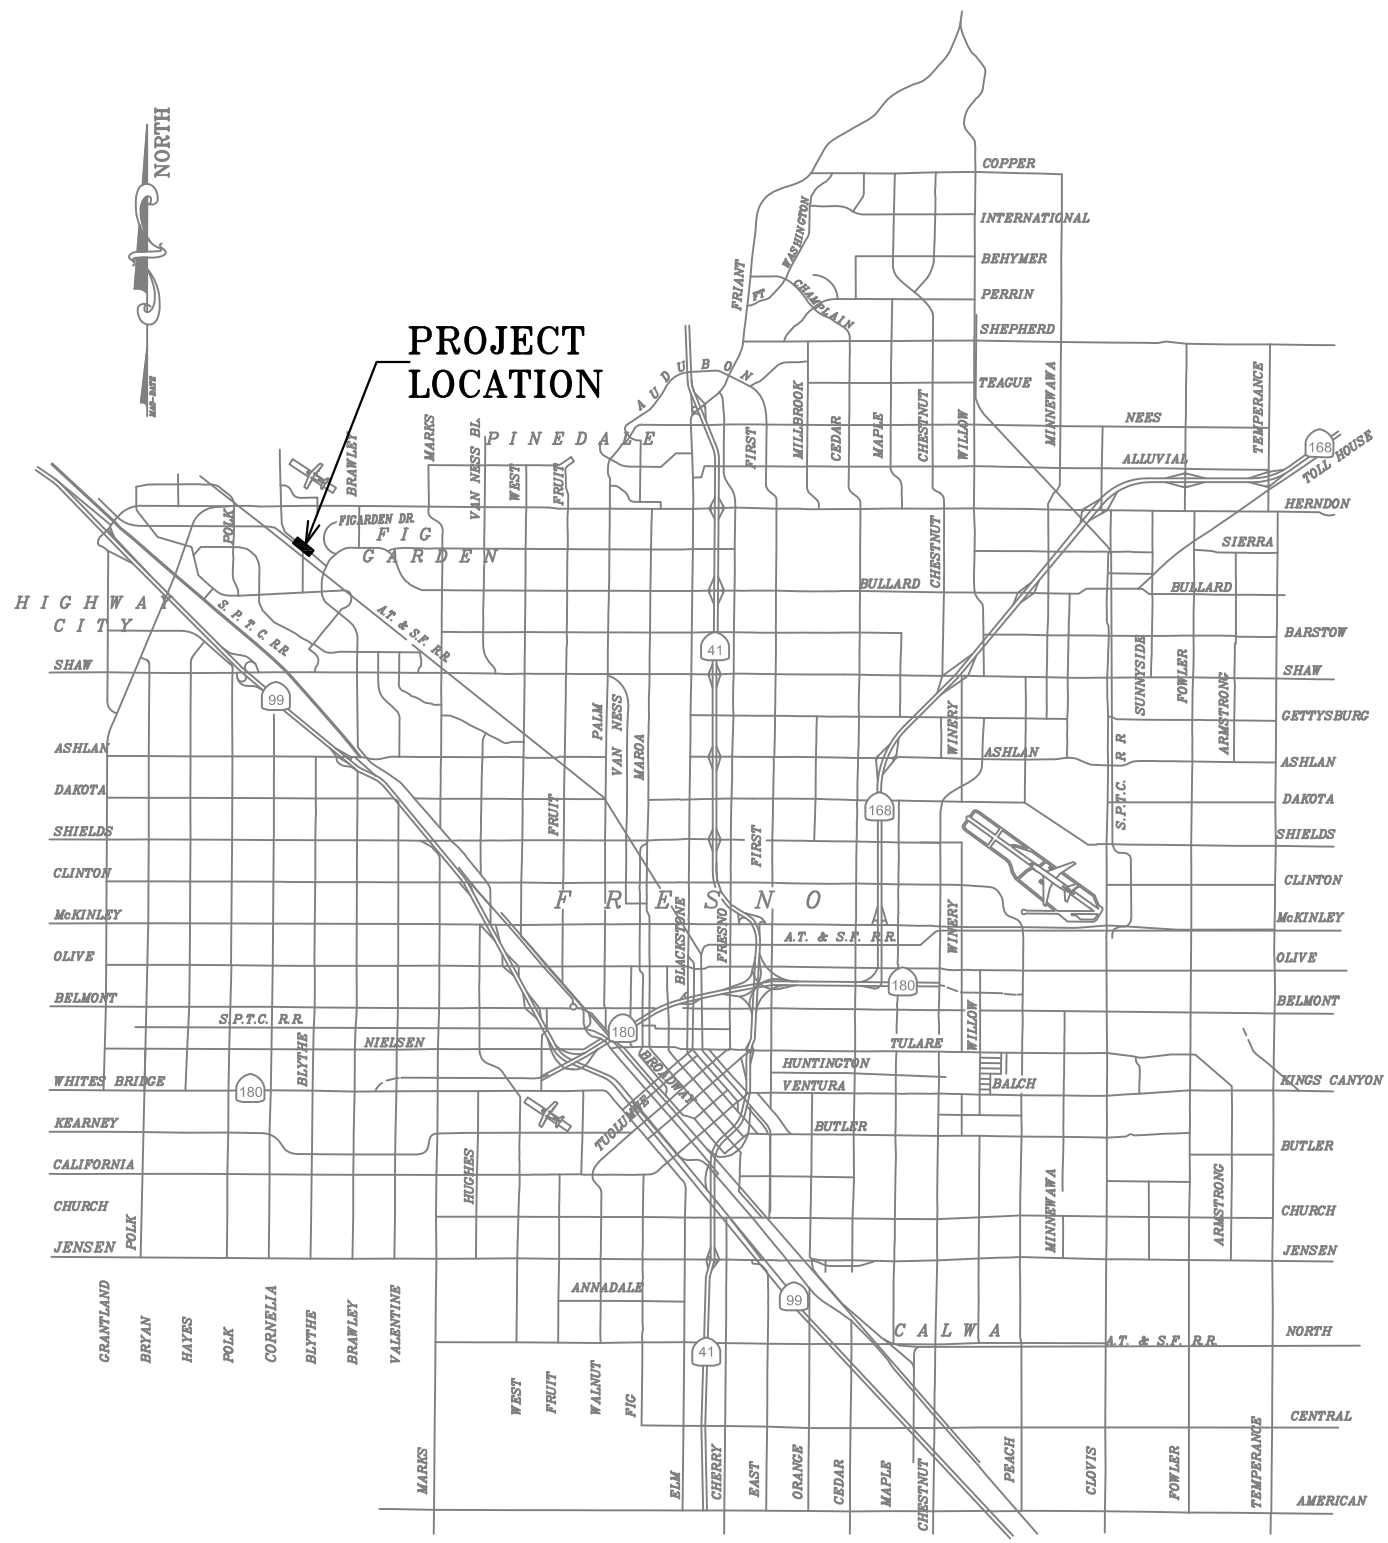

# PROJECT LOCATION

## CITY OF FRESNO – DEPARTMENT OF PUBLIC WORKS

SANTA FE AVENUE WIDENING FROM  
PALO ALTO AVENUE TO BLYTHE AVENUE

VICINITY MAP  
NOT TO SCALE

COUNCIL DISTRICT  
2

DATE:  
OCTOBER 8, 2015