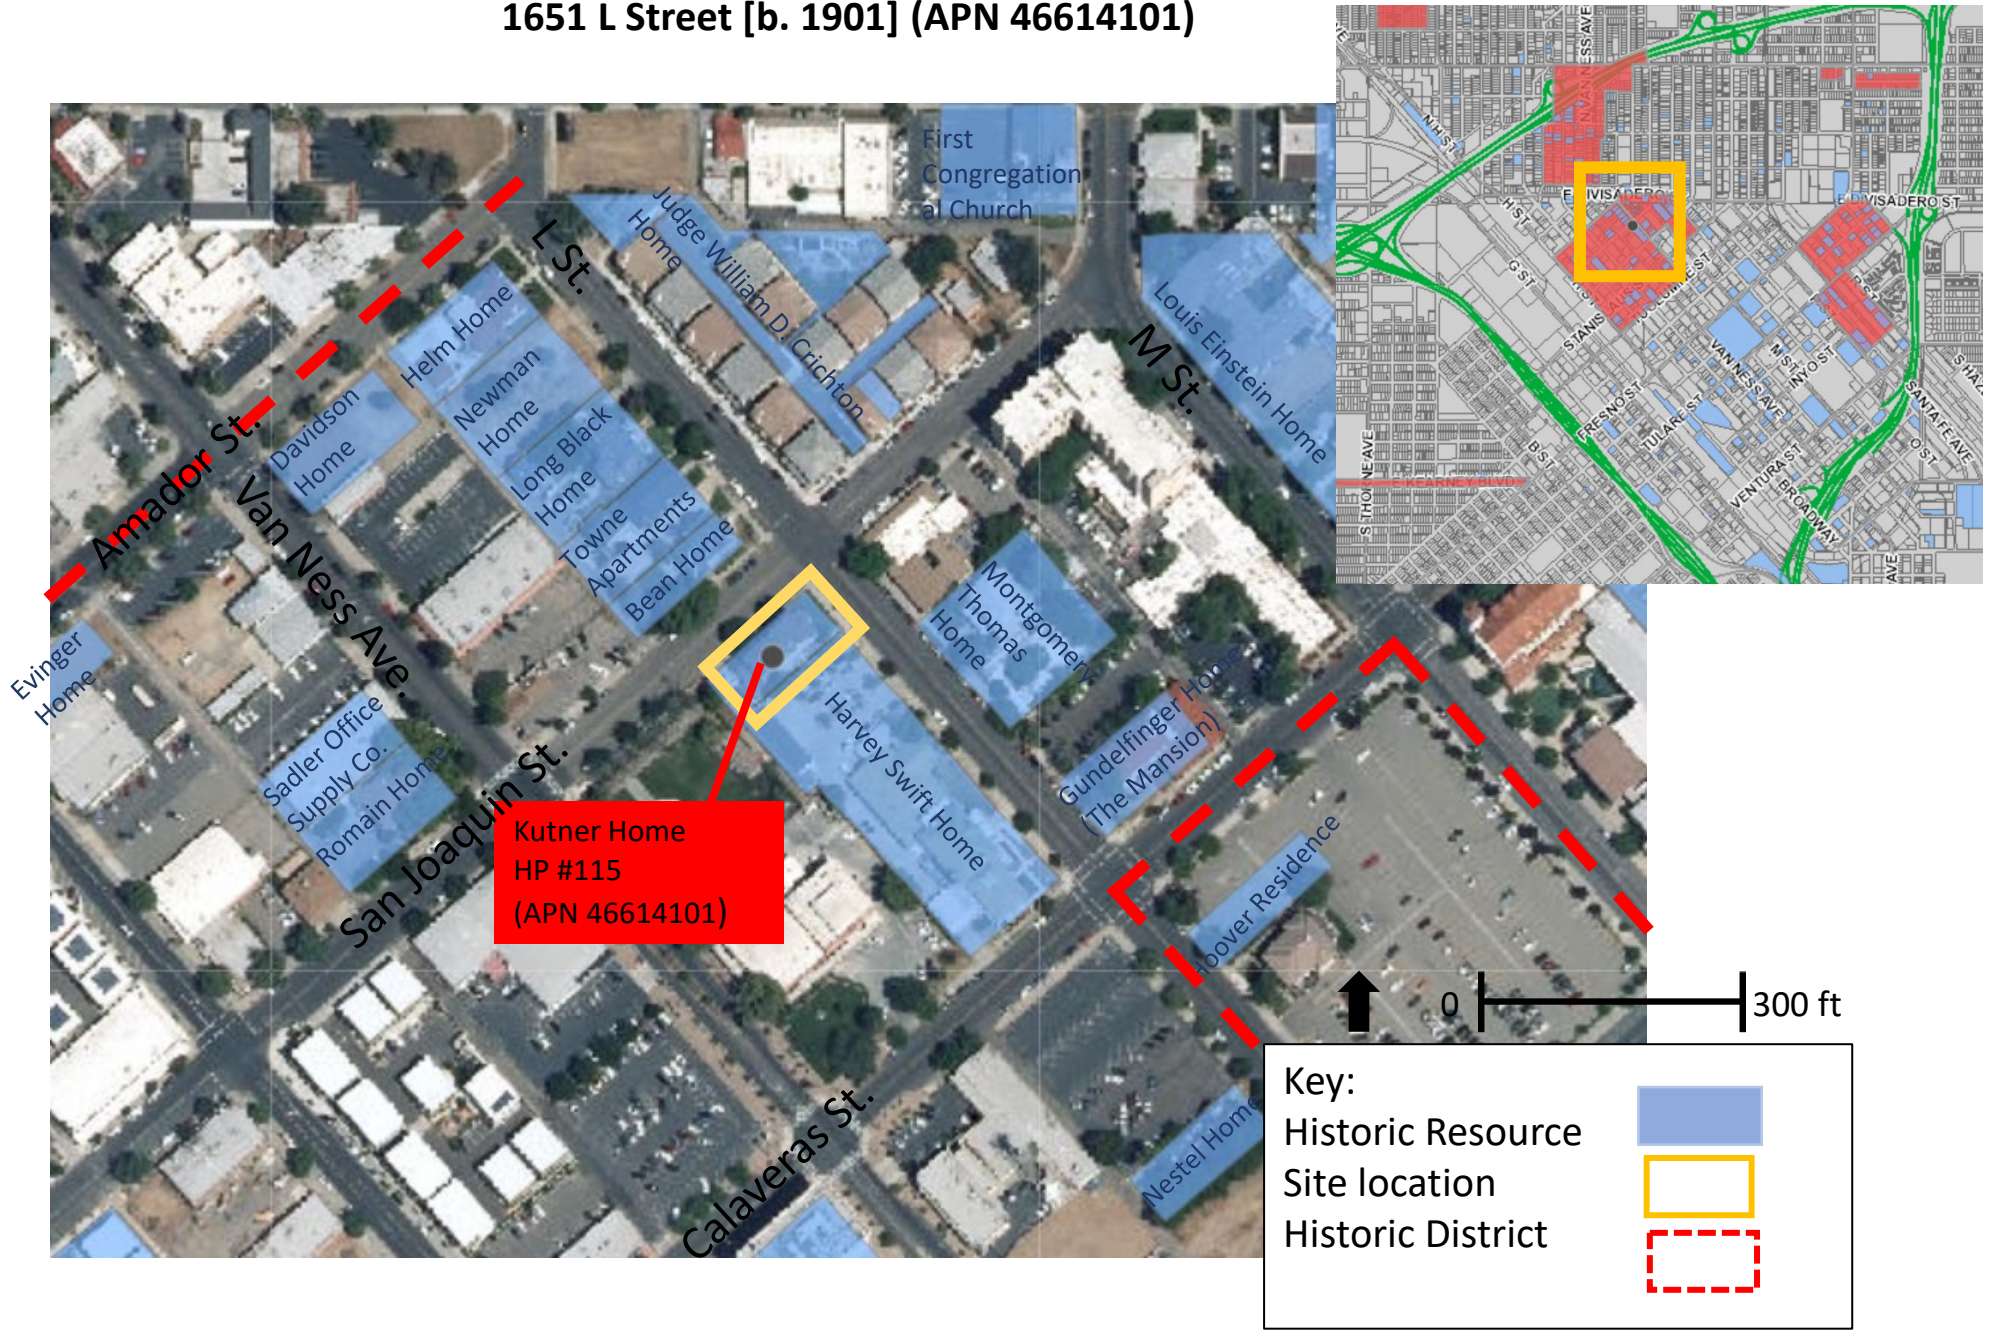

Location Map of HP #115 Kutner Home 1651 L Street [b. 1901] (APN 46614101)

Base Map: 2015 Aerial
 -119.806,36.744 Degrees
 Map by: Alicia C. Gonzales, 2021