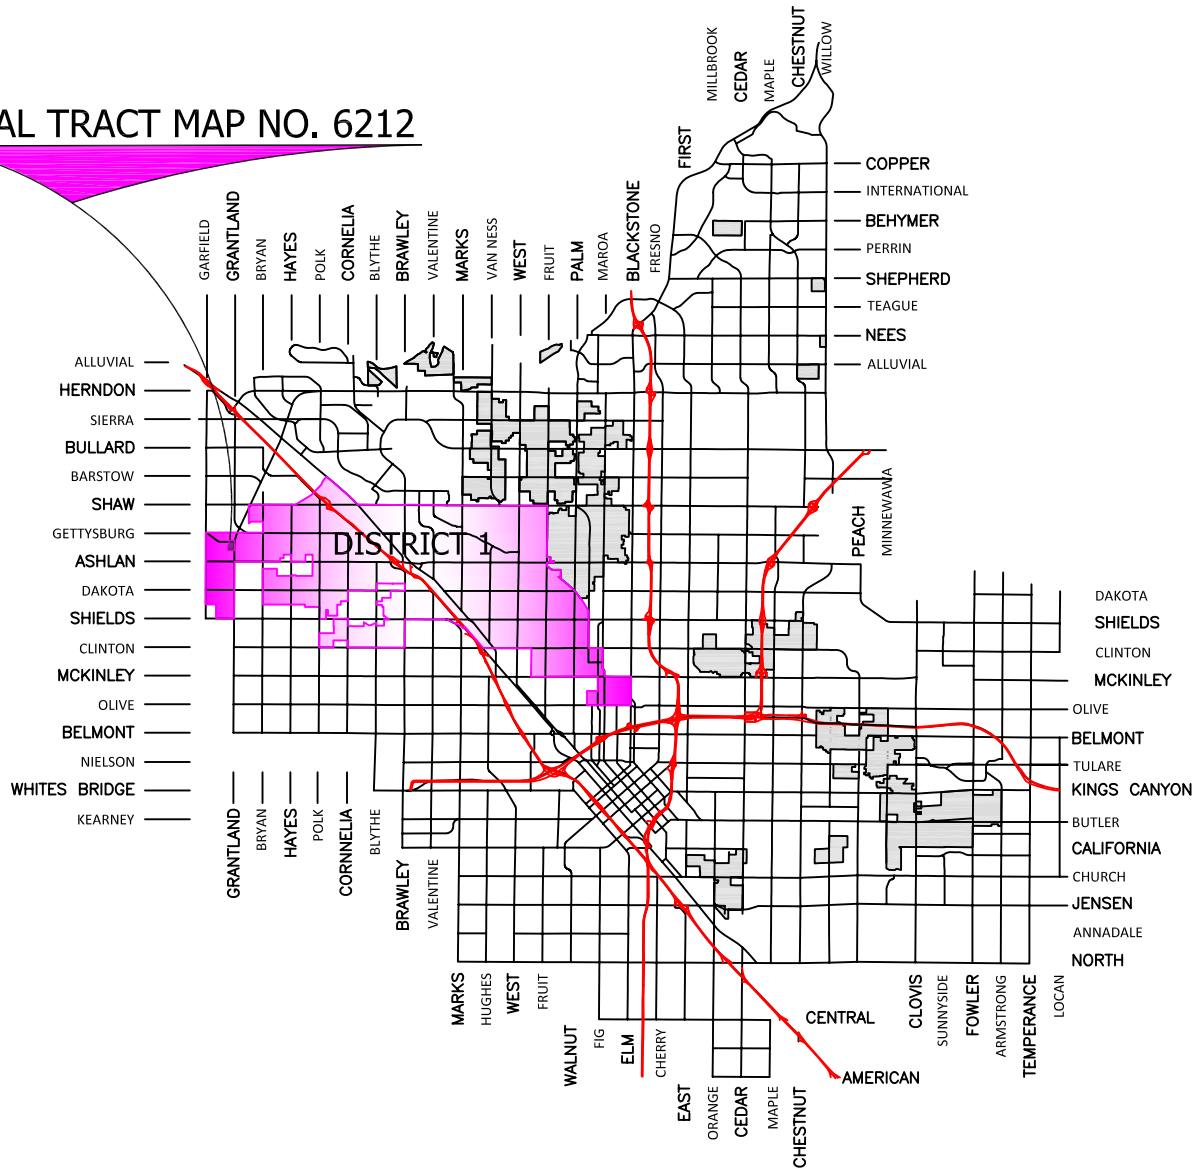

CITY OF
FRESNO

PUBLIC WORKS DEPARTMENT

TRAFFIC OPERATIONS AND PLANNING DIVISION

NOT TO SCALE
February 1, 2023

FINAL TRACT MAP NO. 6212

LOCATION MAP