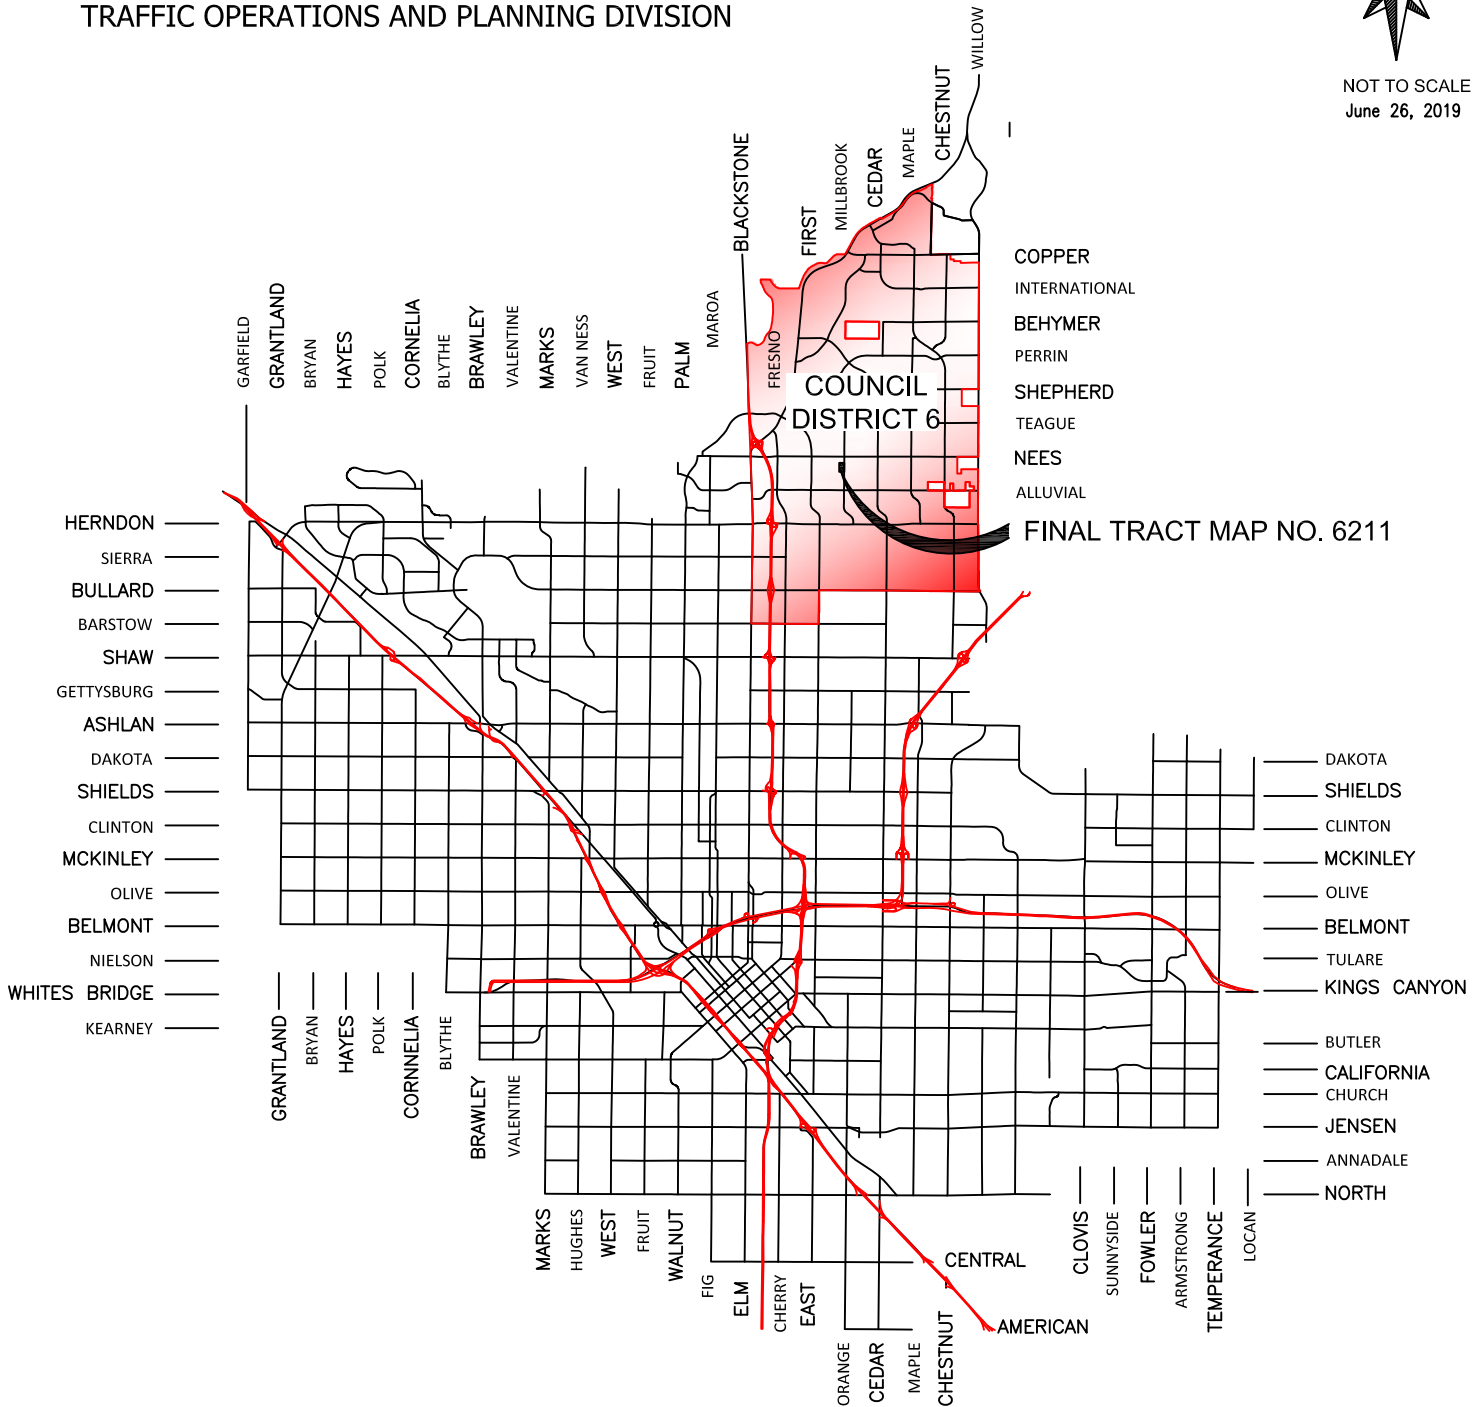

CITY OF
FRESNO
 PUBLIC WORKS DEPARTMENT
 TRAFFIC OPERATIONS AND PLANNING DIVISION

NOT TO SCALE
 June 26, 2019

LOCATION MAP
ANNEXATION NO. 104
COMMUNITY FACILITIES DISTRICT NO. 11