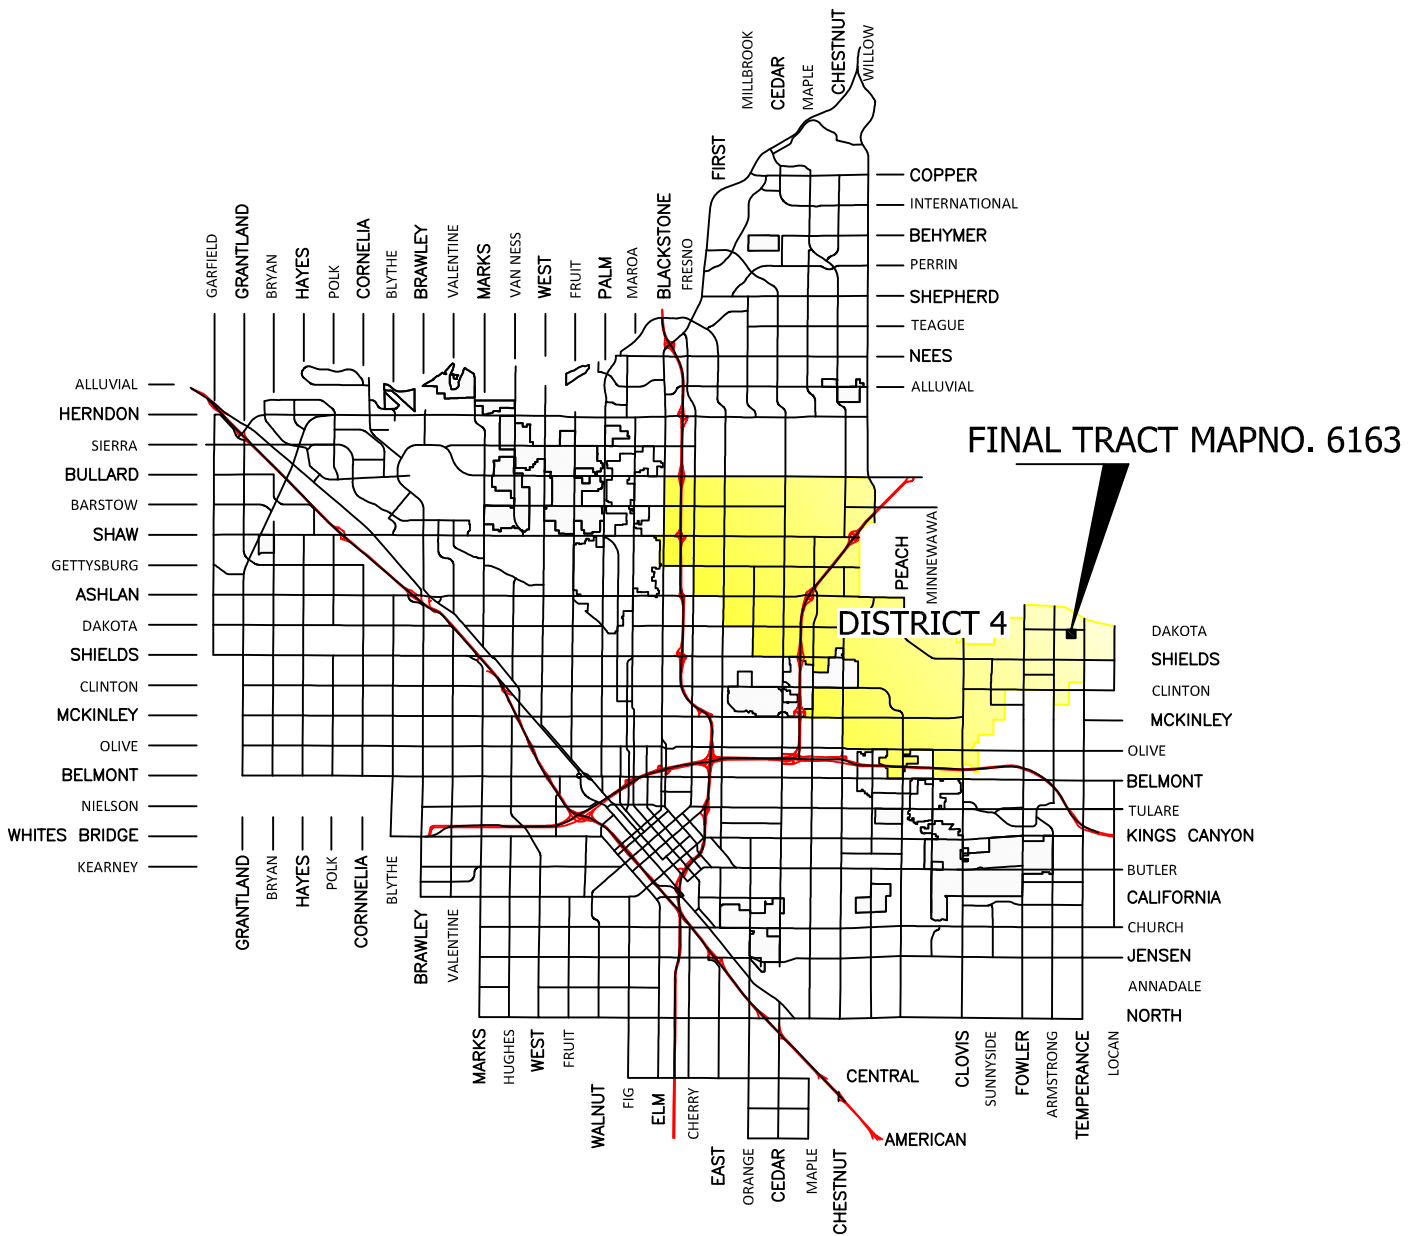

CITY OF
FRESNO
 PUBLIC WORKS DEPARTMENT
 TRAFFIC AND ENGINEERING SERVICES DIVISION

NOT TO SCALE
 December 16, 2016

LOCATION MAP
ANNEXATION NO. 73
COMMUNITY FACILITIES DISTRICT NO. 11