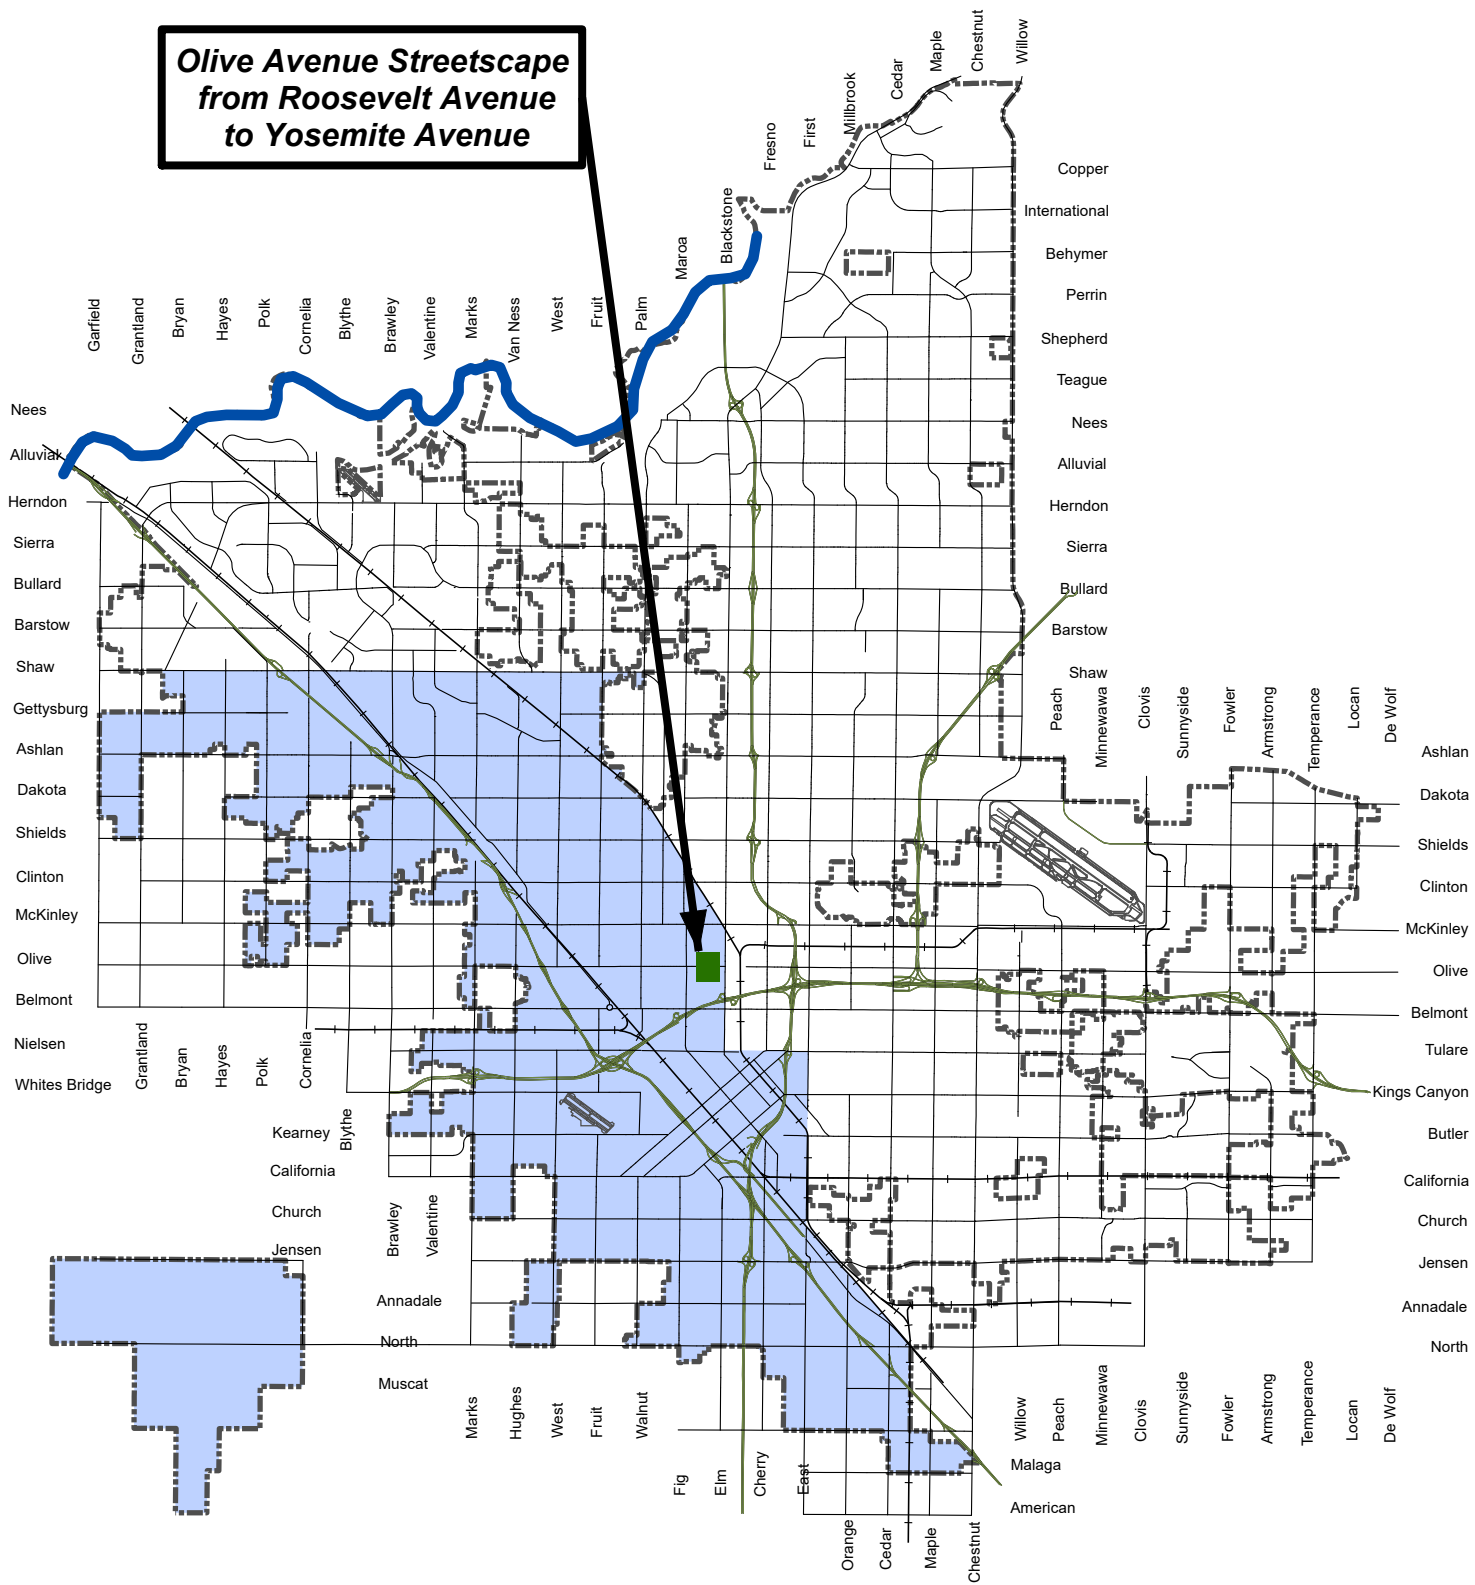

**Olive Avenue Streetscape  
from Roosevelt Avenue  
to Yosemite Avenue**

**VICINITY MAP**

**Olive Avenue Streetscape from Roosevelt Avenue  
to Yosemite Avenue**

**Project ID: PW00795  
Council District: 1 and 3**