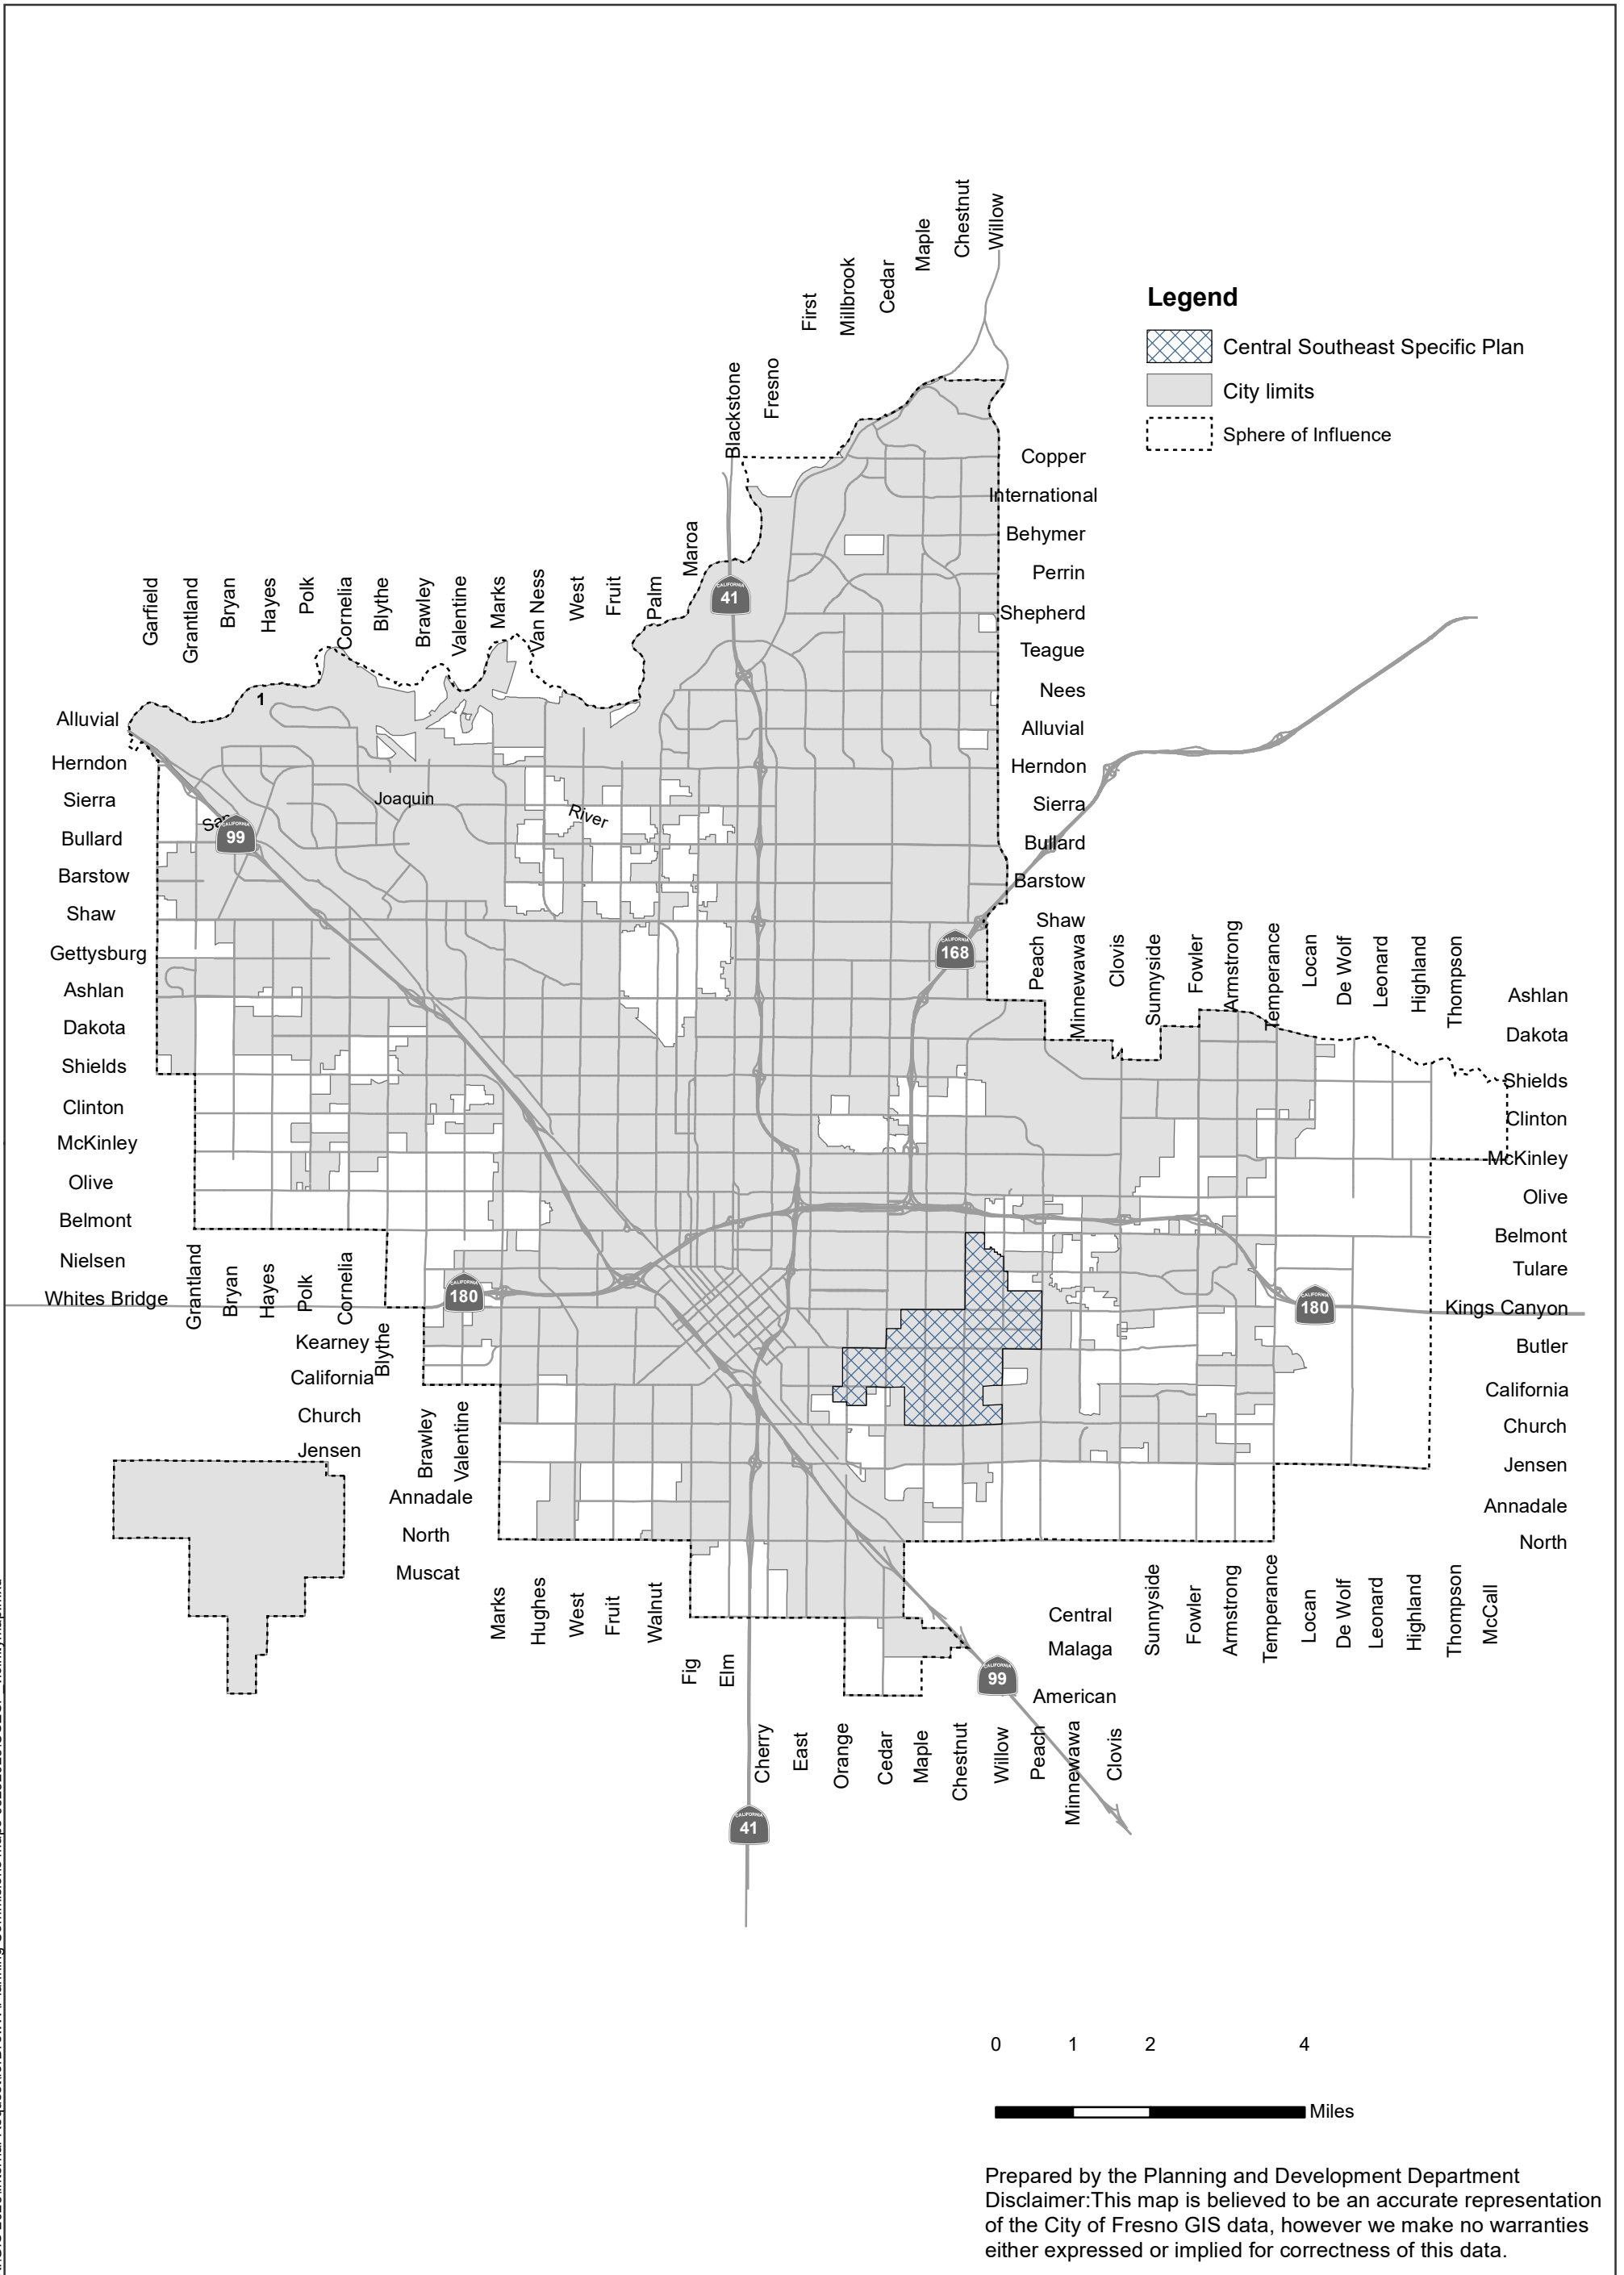

Central Southeast Specific Plan Area

Central Southeast Specific Plan Initiation Map

Post Initiation Map

Legend

CESP Boundary

Land Use Change Area

Land Use Designations

- | | |
|-------------------------------|-----------------------------------|
| Commercial - Community | Open Space |
| Commercial - General | Park |
| Mixed Use - Corridor Center | Public Facility |
| Mixed-Use - Neighborhood | Residential - Low Density |
| Employment - Office | Residential - Medium Density |
| Employment - Light Industrial | Residential - Medium High Density |
| Employment - Heavy Industrial | Residential - Medium Low Density |
| Railroad | Residential - Urban Neighborhood |

Central Southeast Fresno Specific Plan