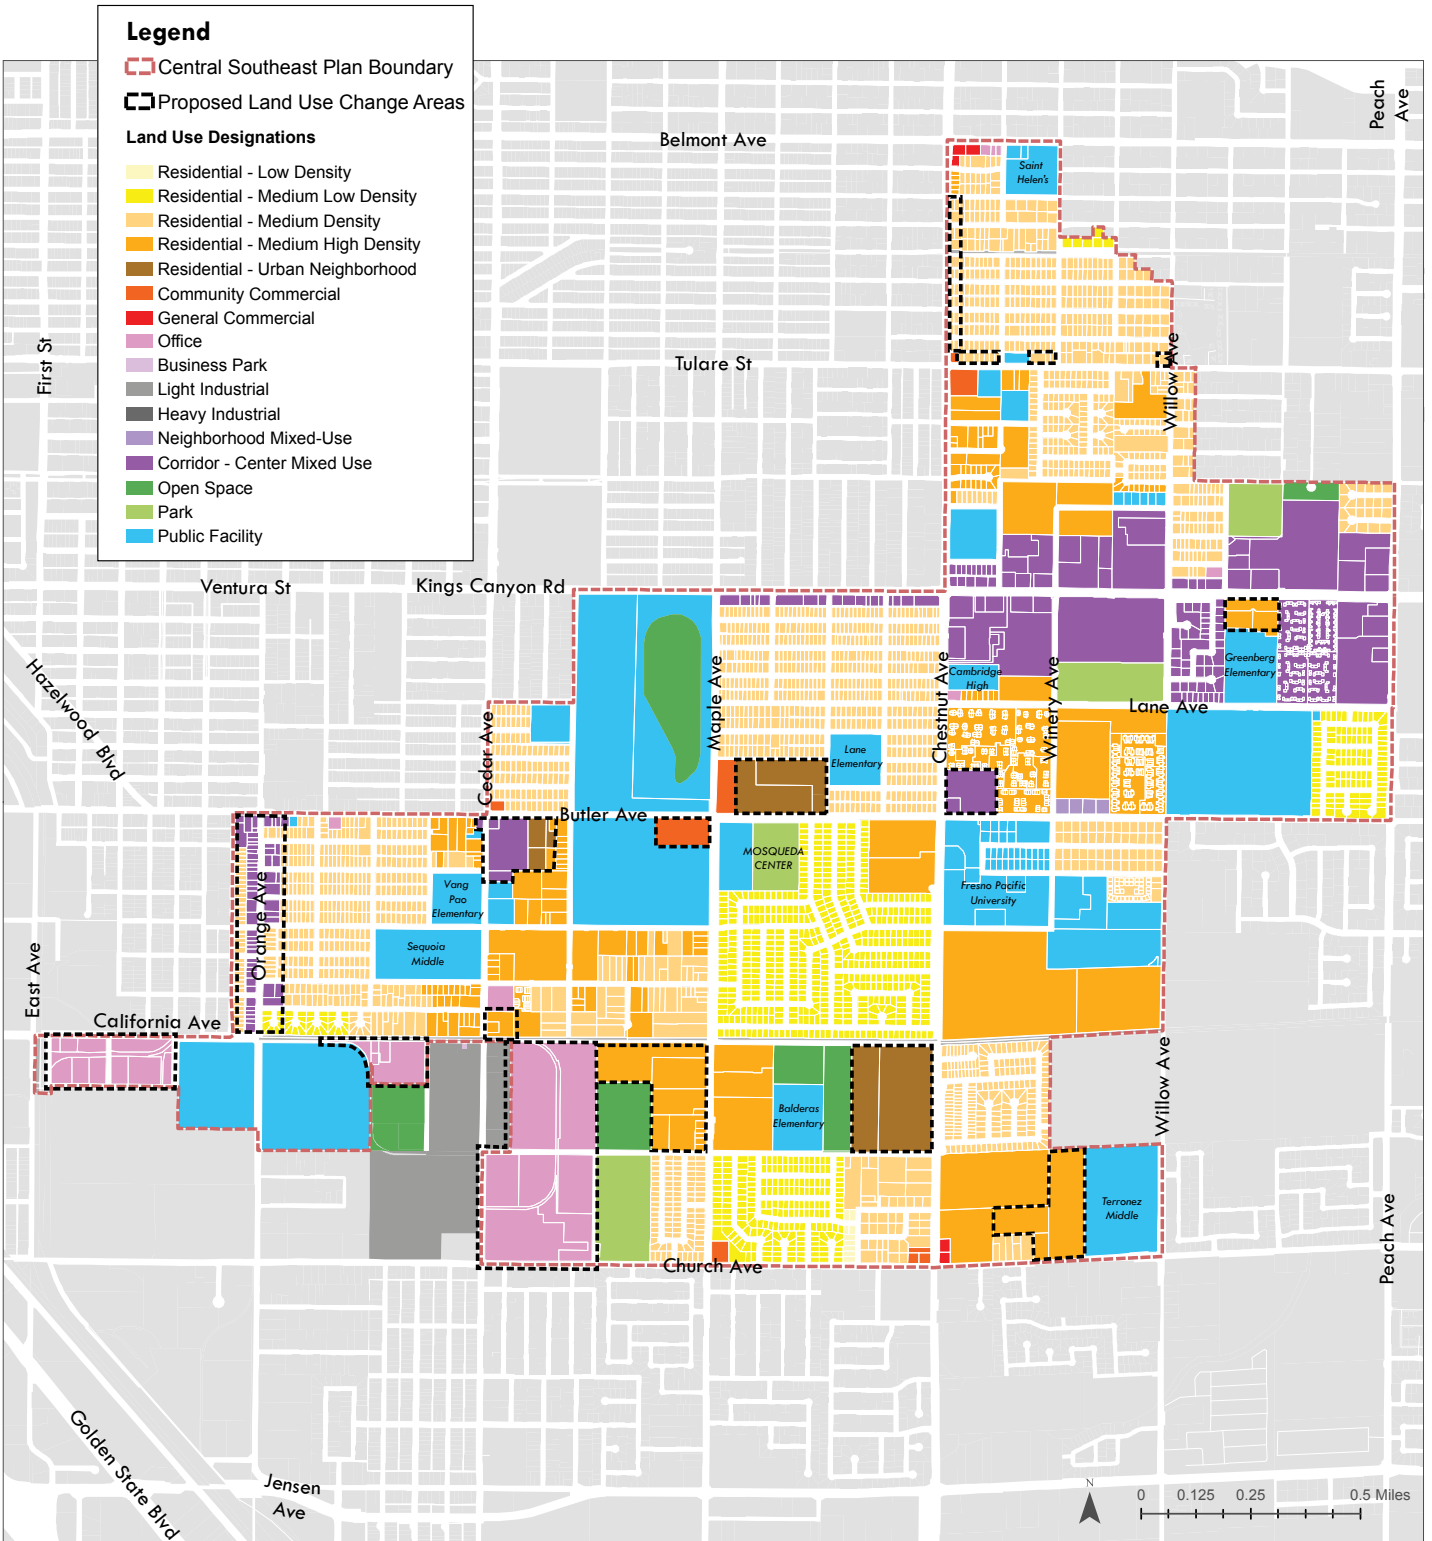

Central Southeast Specific Plan Area

Central Southeast Specific Plan Initiation Map

Post Initiation Map

Legend

CESP Boundary

Land Use Change Area

Land Use Designations

- | | |
|-------------------------------|-----------------------------------|
| Commercial - Community | Open Space |
| Commercial - General | Park |
| Mixed Use - Corridor Center | Public Facility |
| Mixed-Use - Neighborhood | Residential - Low Density |
| Employment - Office | Residential - Medium Density |
| Employment - Light Industrial | Residential - Medium High Density |
| Employment - Heavy Industrial | Residential - Medium Low Density |
| Railroad | Residential - Urban Neighborhood |

Central Southeast Fresno Specific Plan