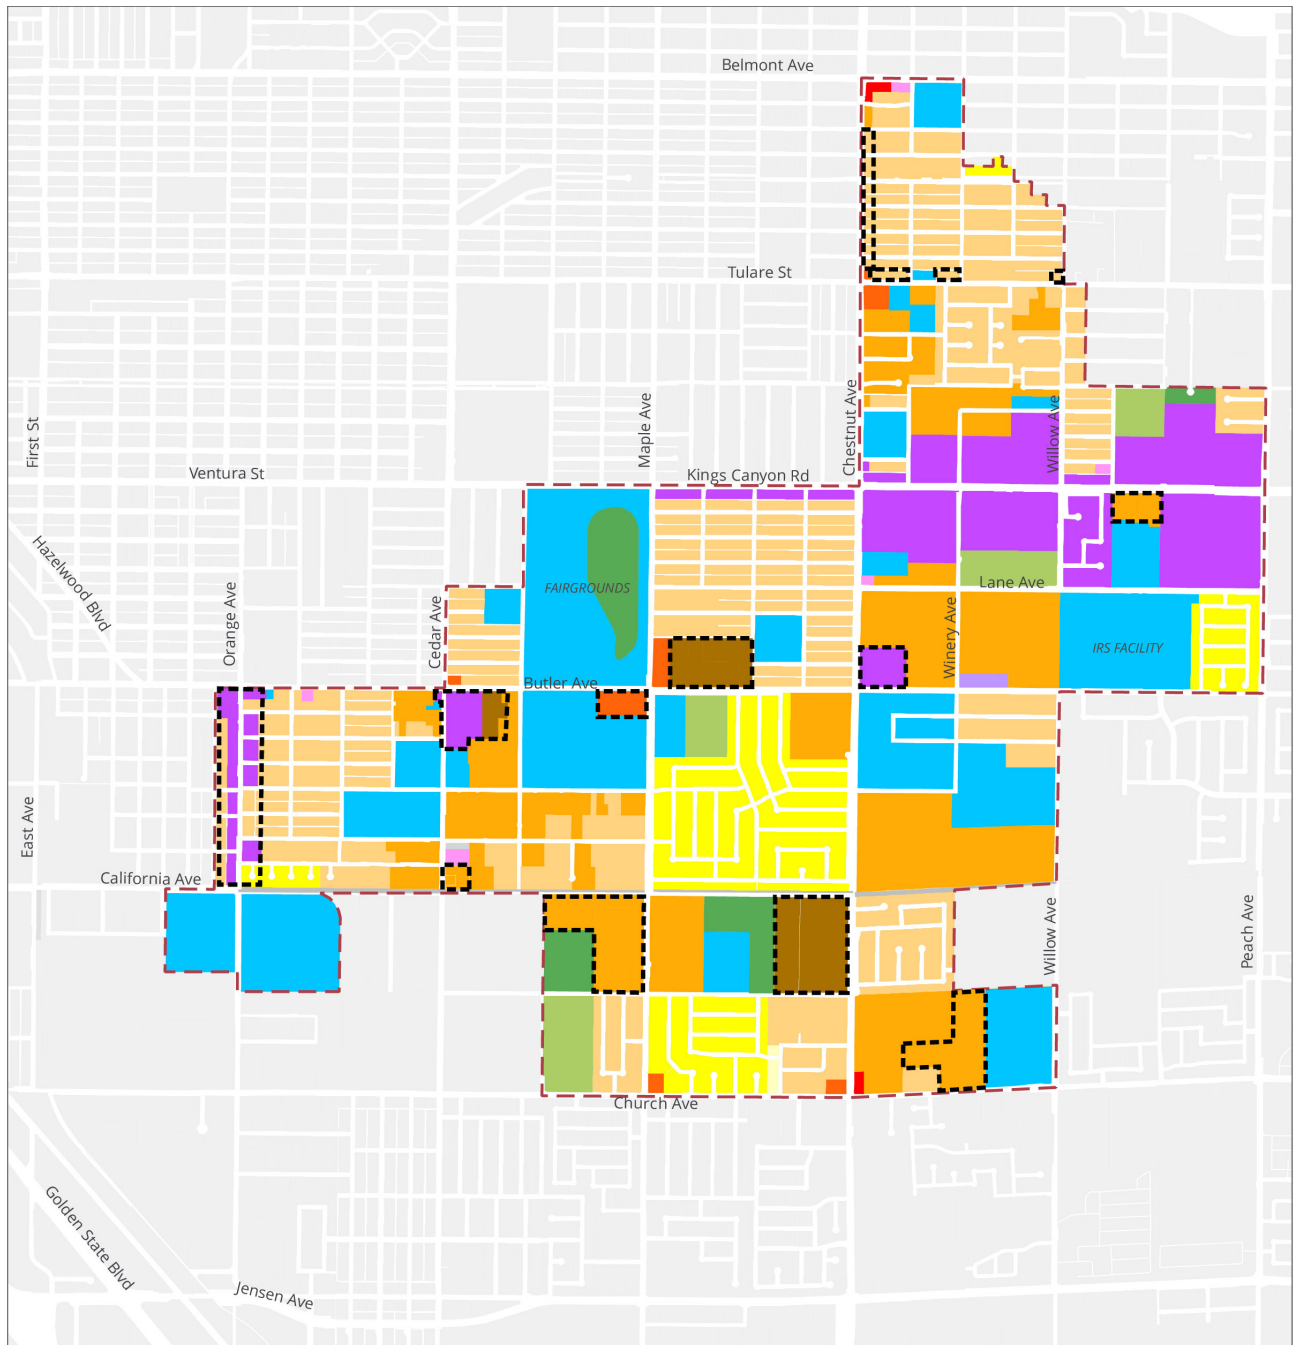

Central Southeast Specific Plan Area

Central Southeast Specific Plan Initiation Map

Post Initiation Map

Legend

CESP Boundary

Land Use Change Area

Land Use Designations

- | | |
|-------------------------------|-----------------------------------|
| Commercial - Community | Open Space |
| Commercial - General | Park |
| Mixed Use - Corridor Center | Public Facility |
| Mixed-Use - Neighborhood | Residential - Low Density |
| Employment - Office | Residential - Medium Density |
| Employment - Light Industrial | Residential - Medium High Density |
| Employment - Heavy Industrial | Residential - Medium Low Density |
| Railroad | Residential - Urban Neighborhood |

Central Southeast Fresno Specific Plan