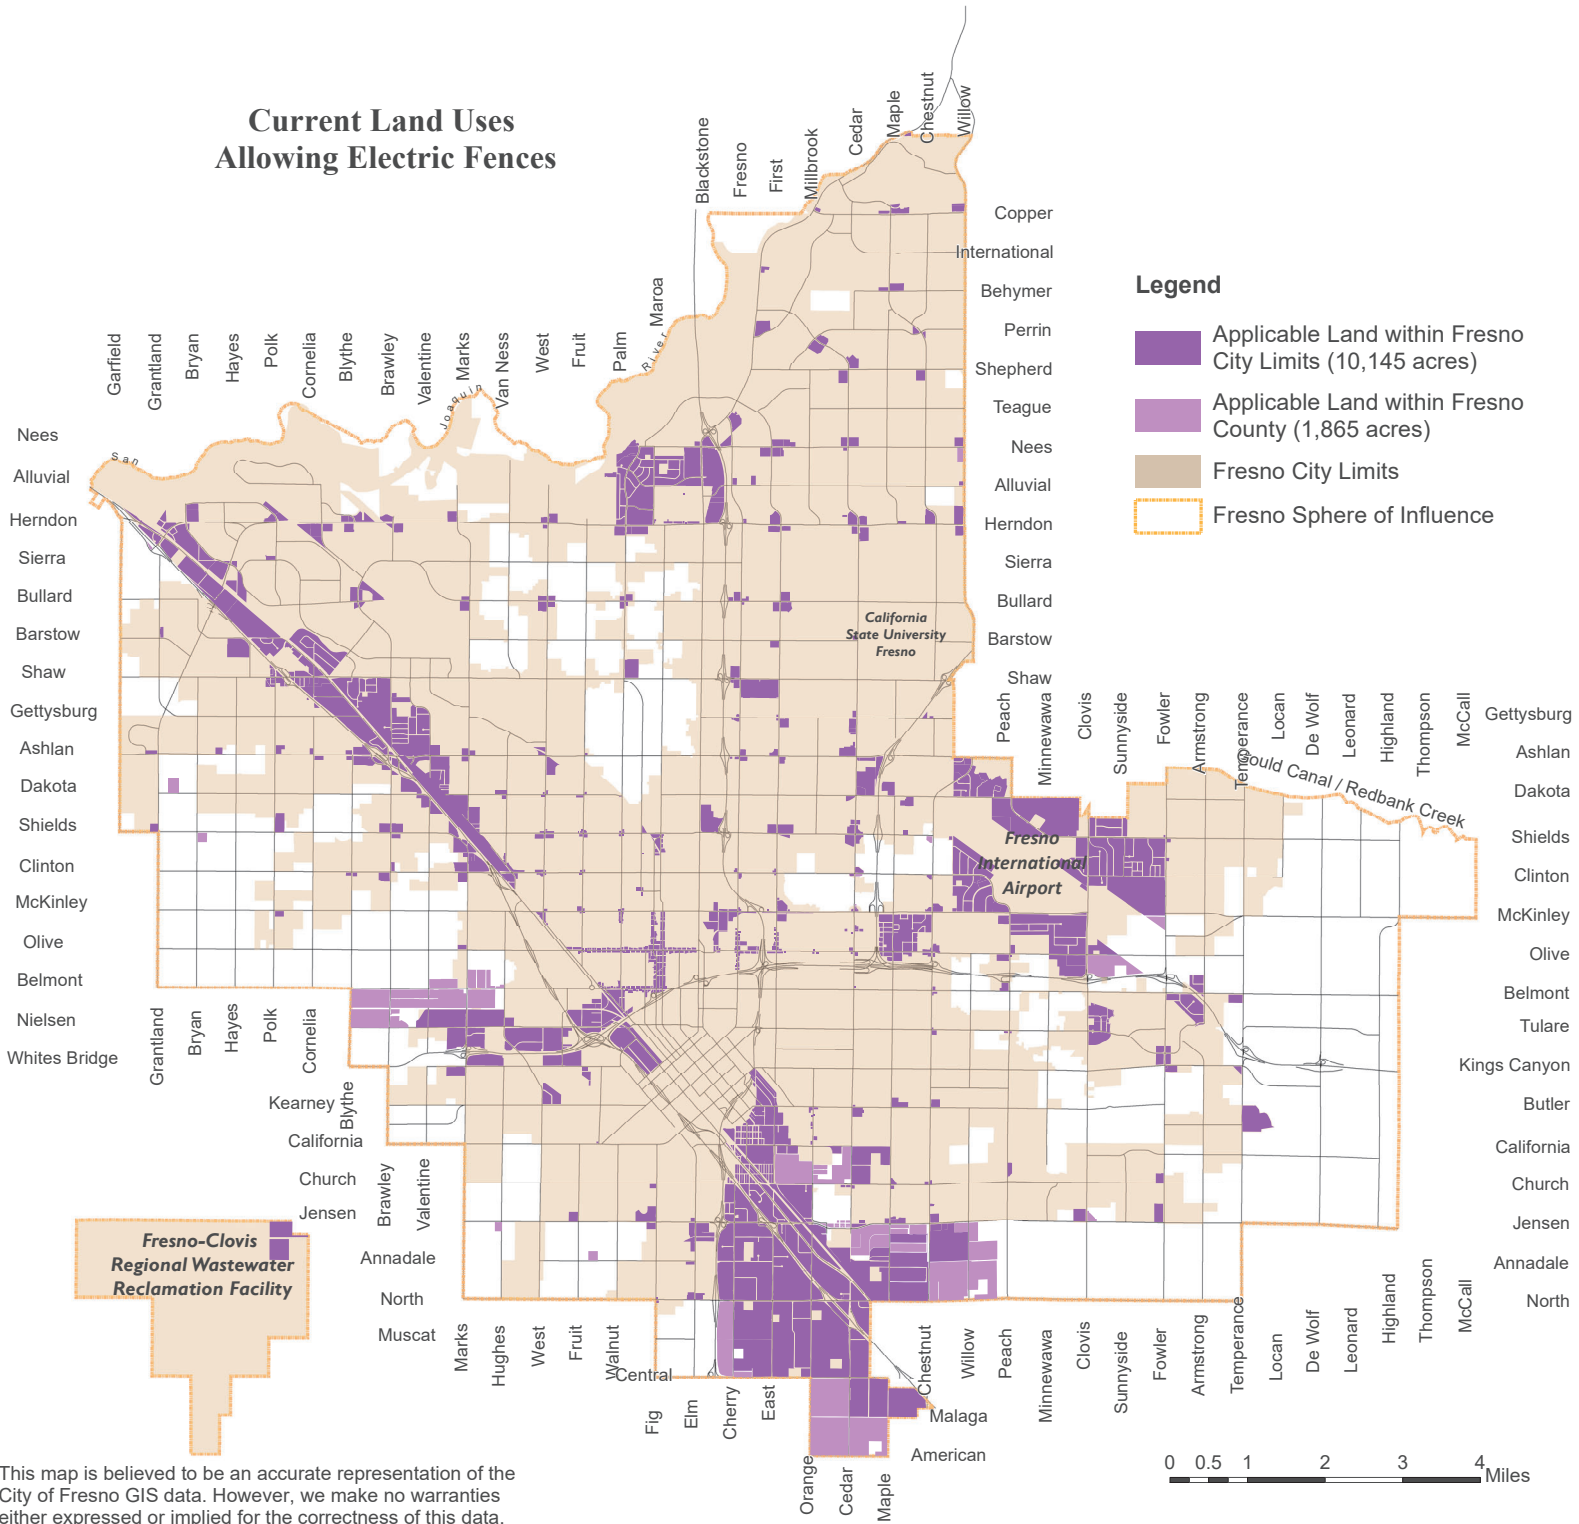

# Exhibit C: Maps of Current and Proposed Land Use Districts Allowing Electric Fences

## Current Land Uses Allowing Electric Fences

This map is believed to be an accurate representation of the City of Fresno GIS data. However, we make no warranties either expressed or implied for the correctness of this data.

# Proposed Land Uses to Allow Electric Fences

This map is believed to be an accurate representation of the City of Fresno GIS data. However, we make no warranties either expressed or implied for the correctness of this data.