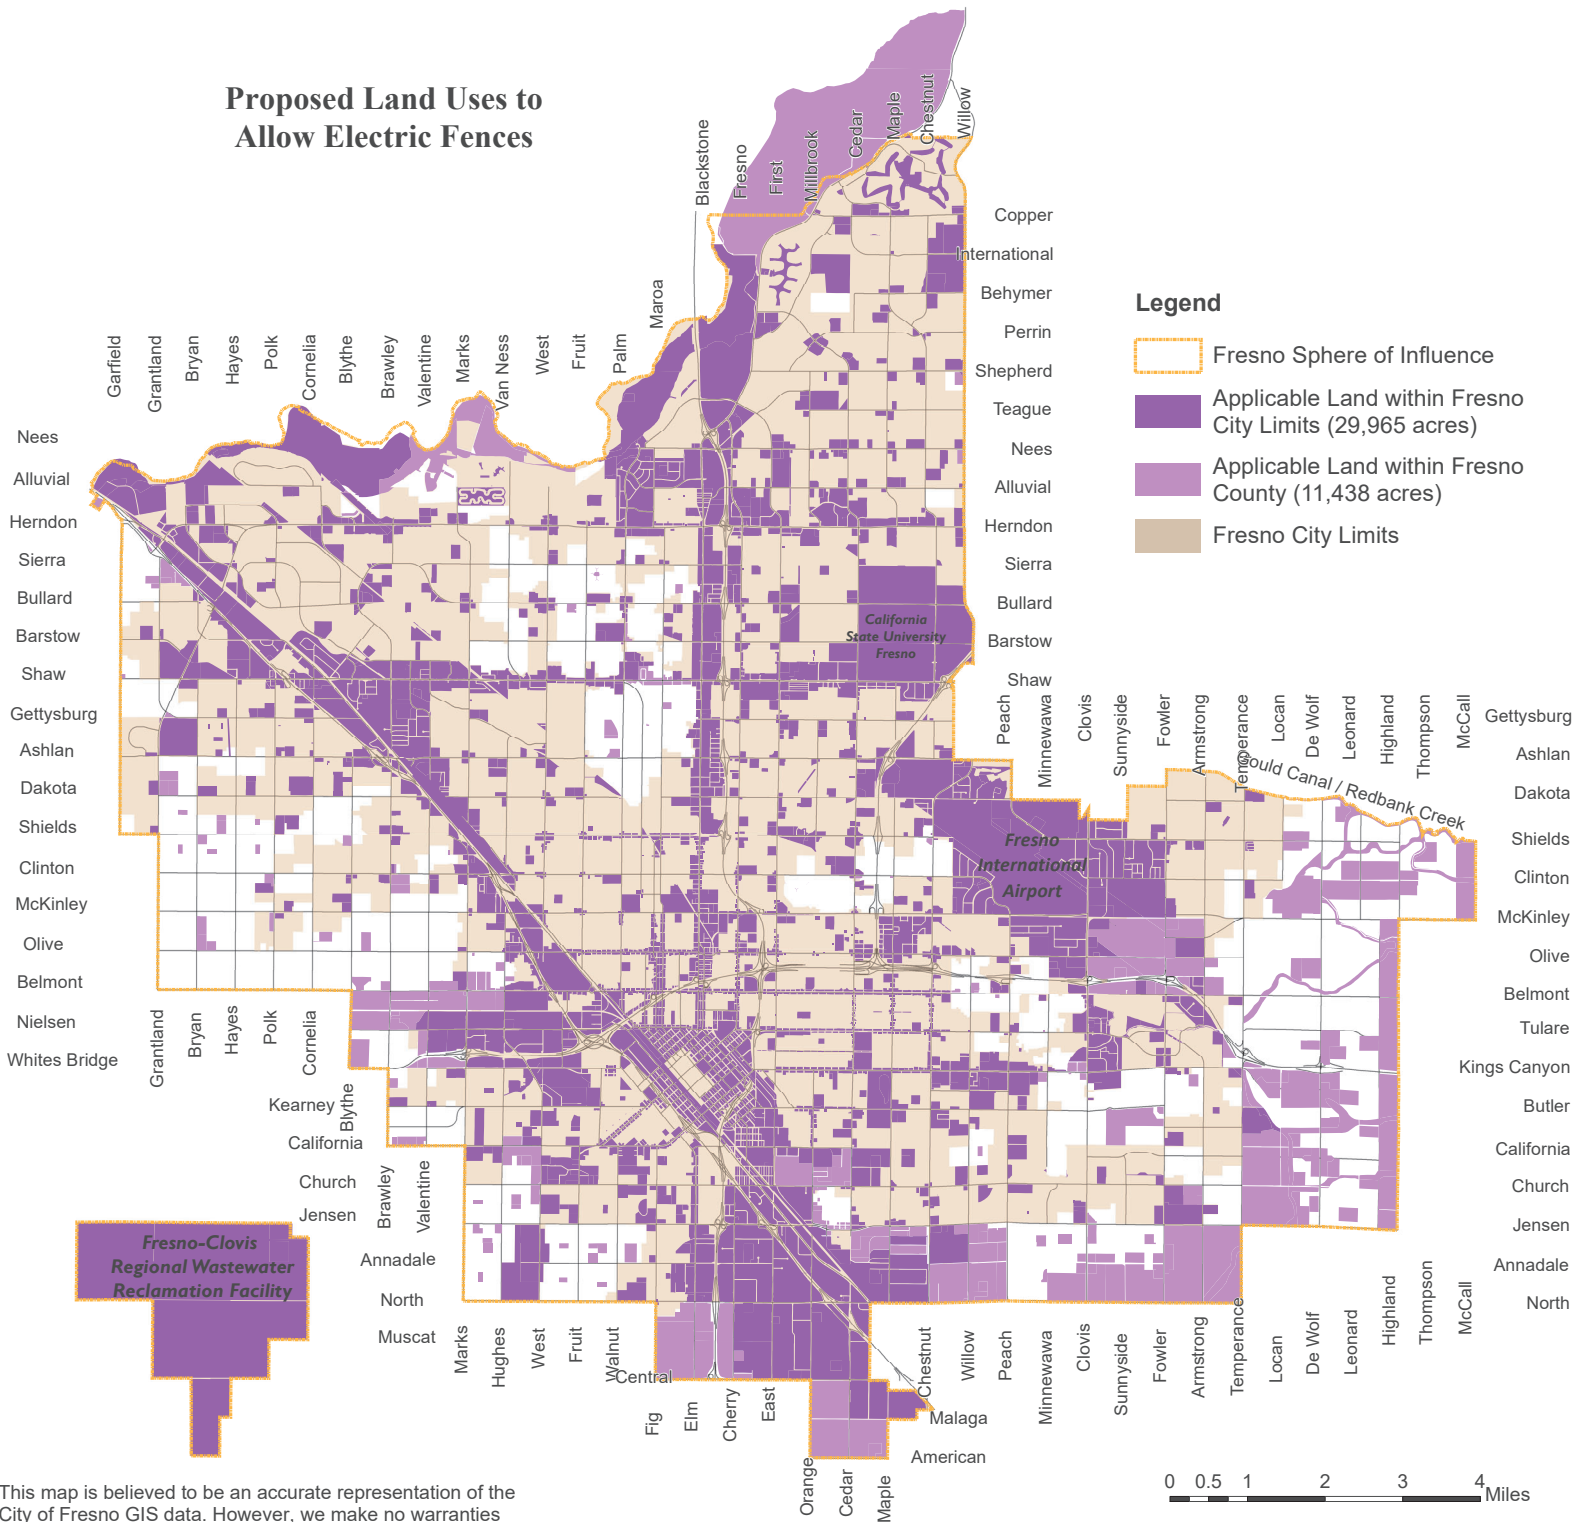

# Exhibit C: Maps of Current and Proposed Land Use Districts Allowing Electric Fences

## Current Land Uses Allowing Electric Fences

This map is believed to be an accurate representation of the City of Fresno GIS data. However, we make no warranties either expressed or implied for the correctness of this data.

# Proposed Land Uses to Allow Electric Fences

This map is believed to be an accurate representation of the City of Fresno GIS data. However, we make no warranties either expressed or implied for the correctness of this data.