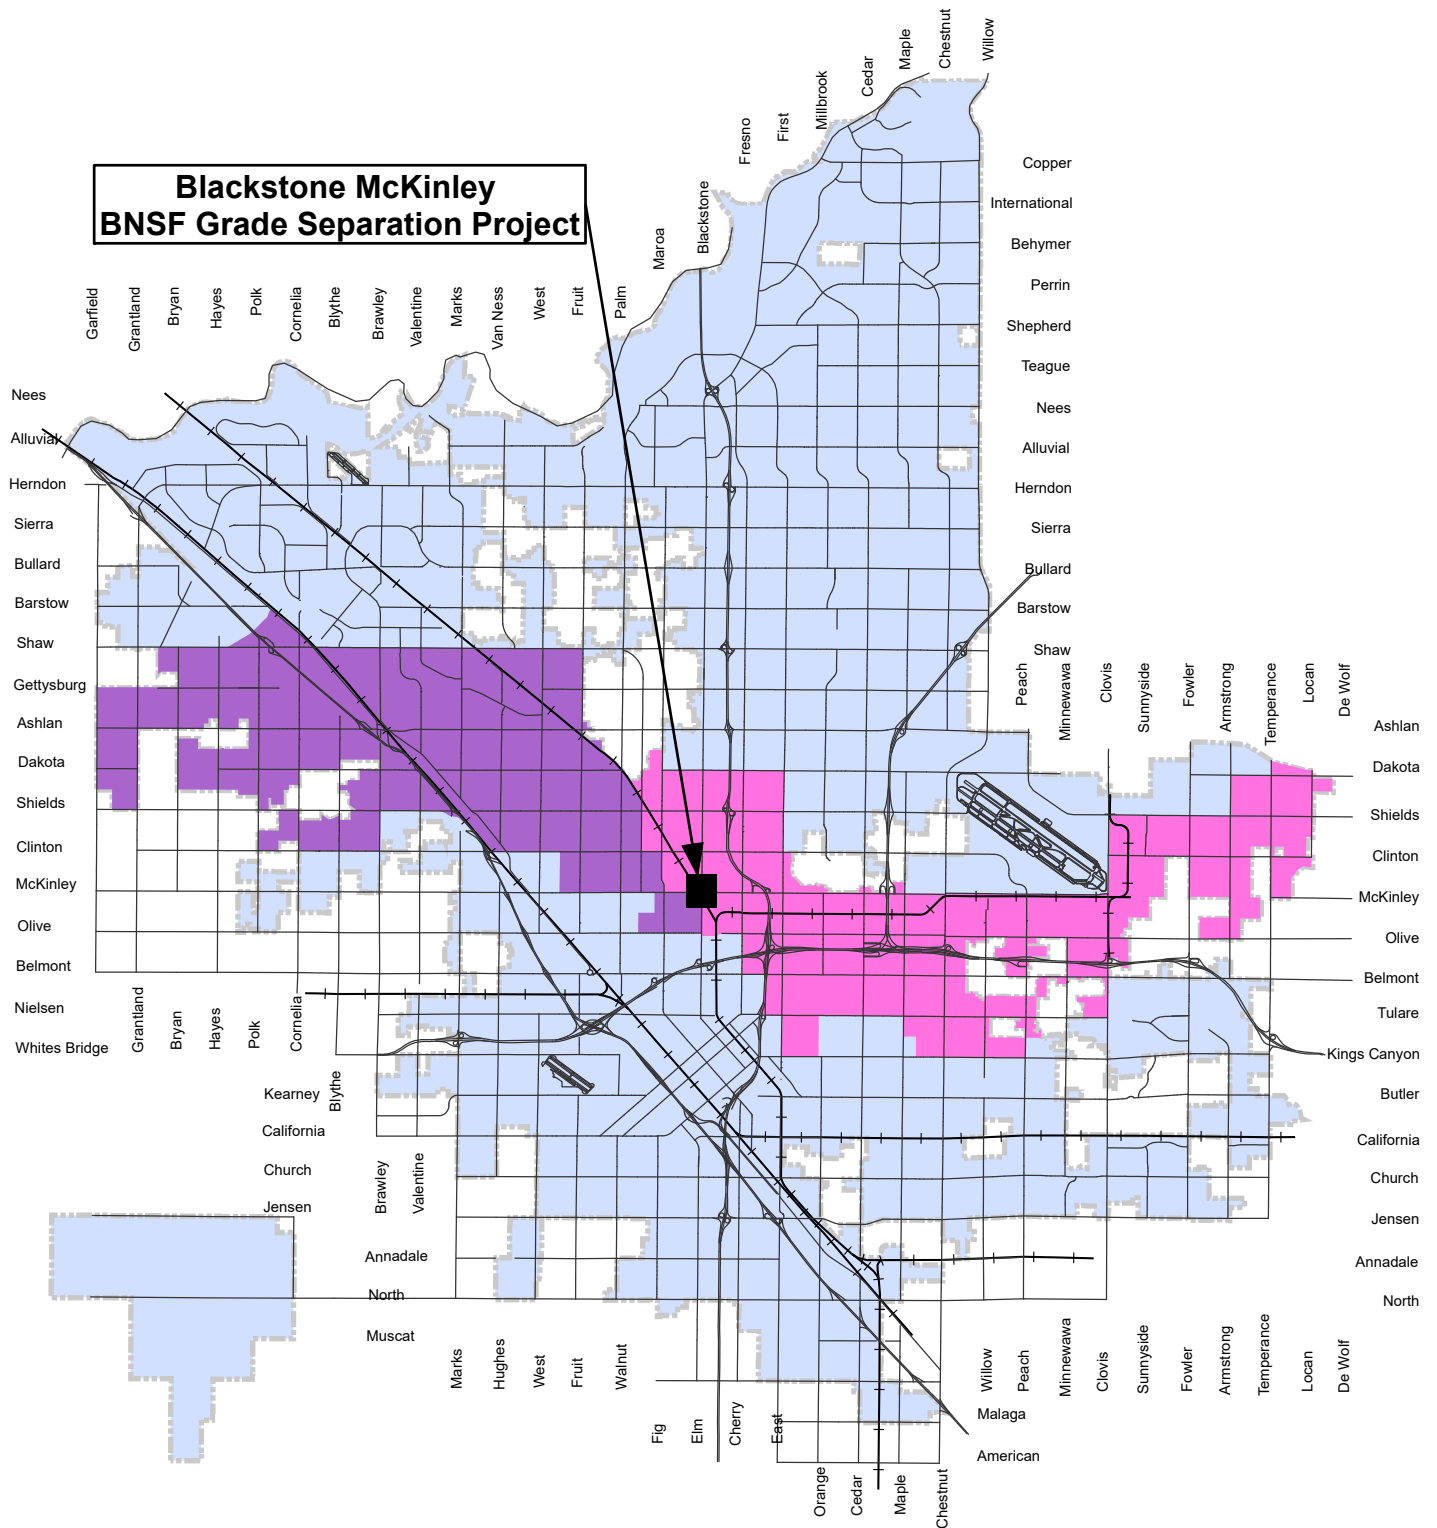

# Blackstone McKinley BNSF Grade Separation Project

## VICINITY MAP Blackstone McKinley BNSF Grade Separation Project

Project ID: PW00937  
Council District: 1 and 7

- District 1
- District 7
- City Limits