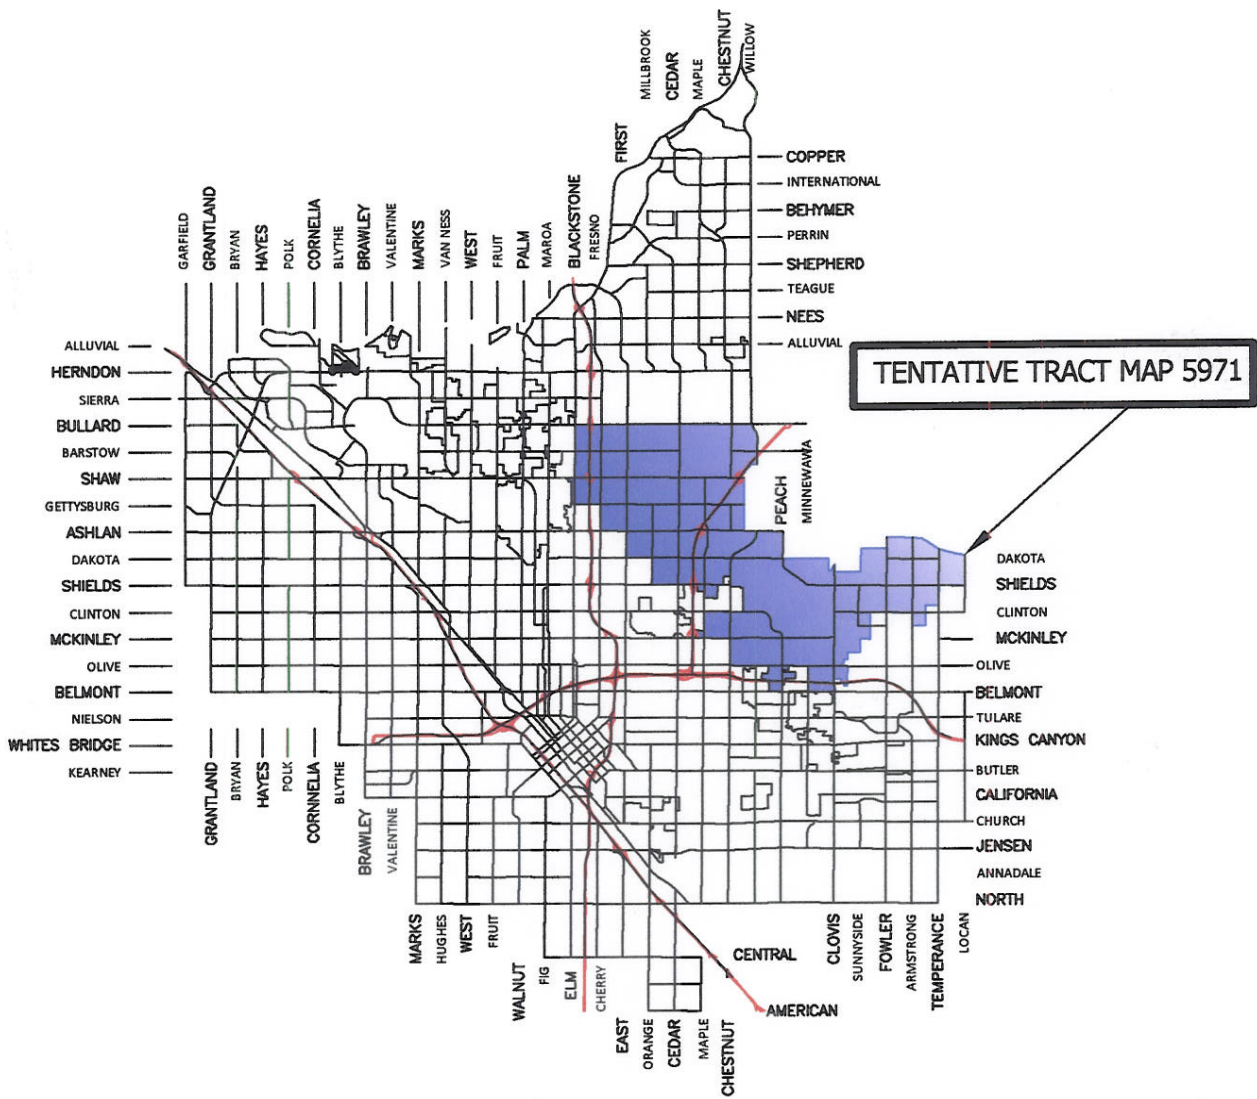

CITY OF
FRESNO
 PUBLIC WORKS DEPARTMENT
 TRAFFIC AND ENGINEERING SERVICES DIVISION

LOCATION MAP
 COUNCIL DISTRICT 4