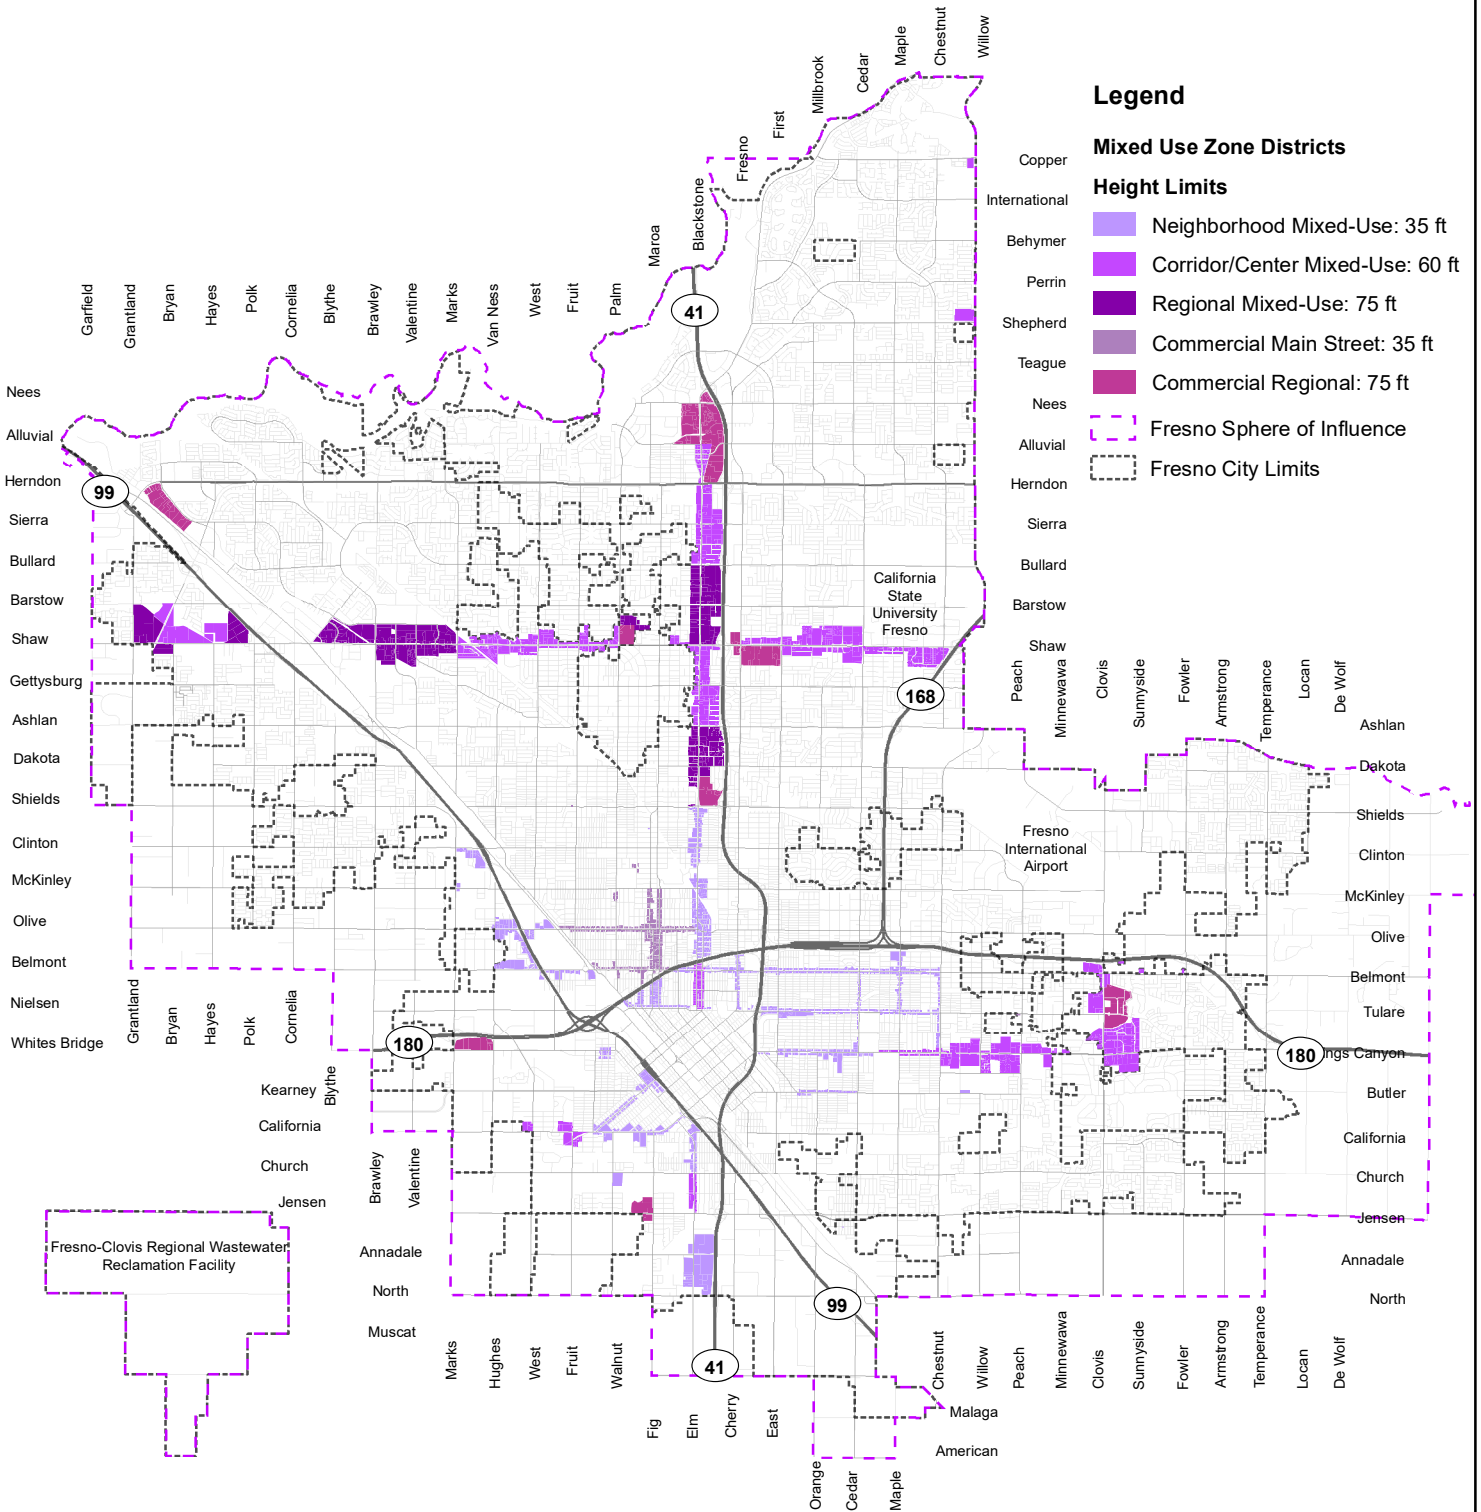

Exhibit F  
Zoning Height Limits Map

# City of Fresno Zoning Height Limits Map

## Legend

### Height Limits

- Copper
  - International
  - Behymer
  - Perrin
  - Shepherd
  - Teague
  - Nees
  - Alluvial
  - Herndon
  - Sierra
  - Bullard
  - Barstow
  - Shaw
  - Peach
  - Minnewawa
  - Cloveris
  - Sunnyside
  - Fowler
  - Armstrong
  - Temperance
  - Locan
  - De Wolf
  - Ashlan
  - Dakota
  - Shields
  - Clinton
  - McKinley
  - Olive
  - Belmont
  - Tulare
  - Ing's Canyon
  - Butler
  - California
  - Church
  - Jensen
  - Annadale
  - North
  - Muscat
  - Marks
  - Hughes
  - West
  - Fruit
  - Walnut
  - Fig
  - Elm
  - Cherry
  - East
  - Orange
  - Cedar
  - Maple
  - American
  - Malaga
  - Chestnut
  - Willow
  - Peach
  - Minnewawa
  - Cloveris
  - Sunnyside
  - Fowler
  - Armstrong
  - Temperance
  - Locan
  - De Wolf
- Neighborhood Mixed-Use: 35 ft
  - Corridor/Center Mixed-Use: 60 ft
  - Regional Mixed-Use: 75 ft
  - Commercial Main Street: 35 ft
  - Commercial Regional: 75 ft
  - Fresno Sphere of Influence
  - Fresno City Limits