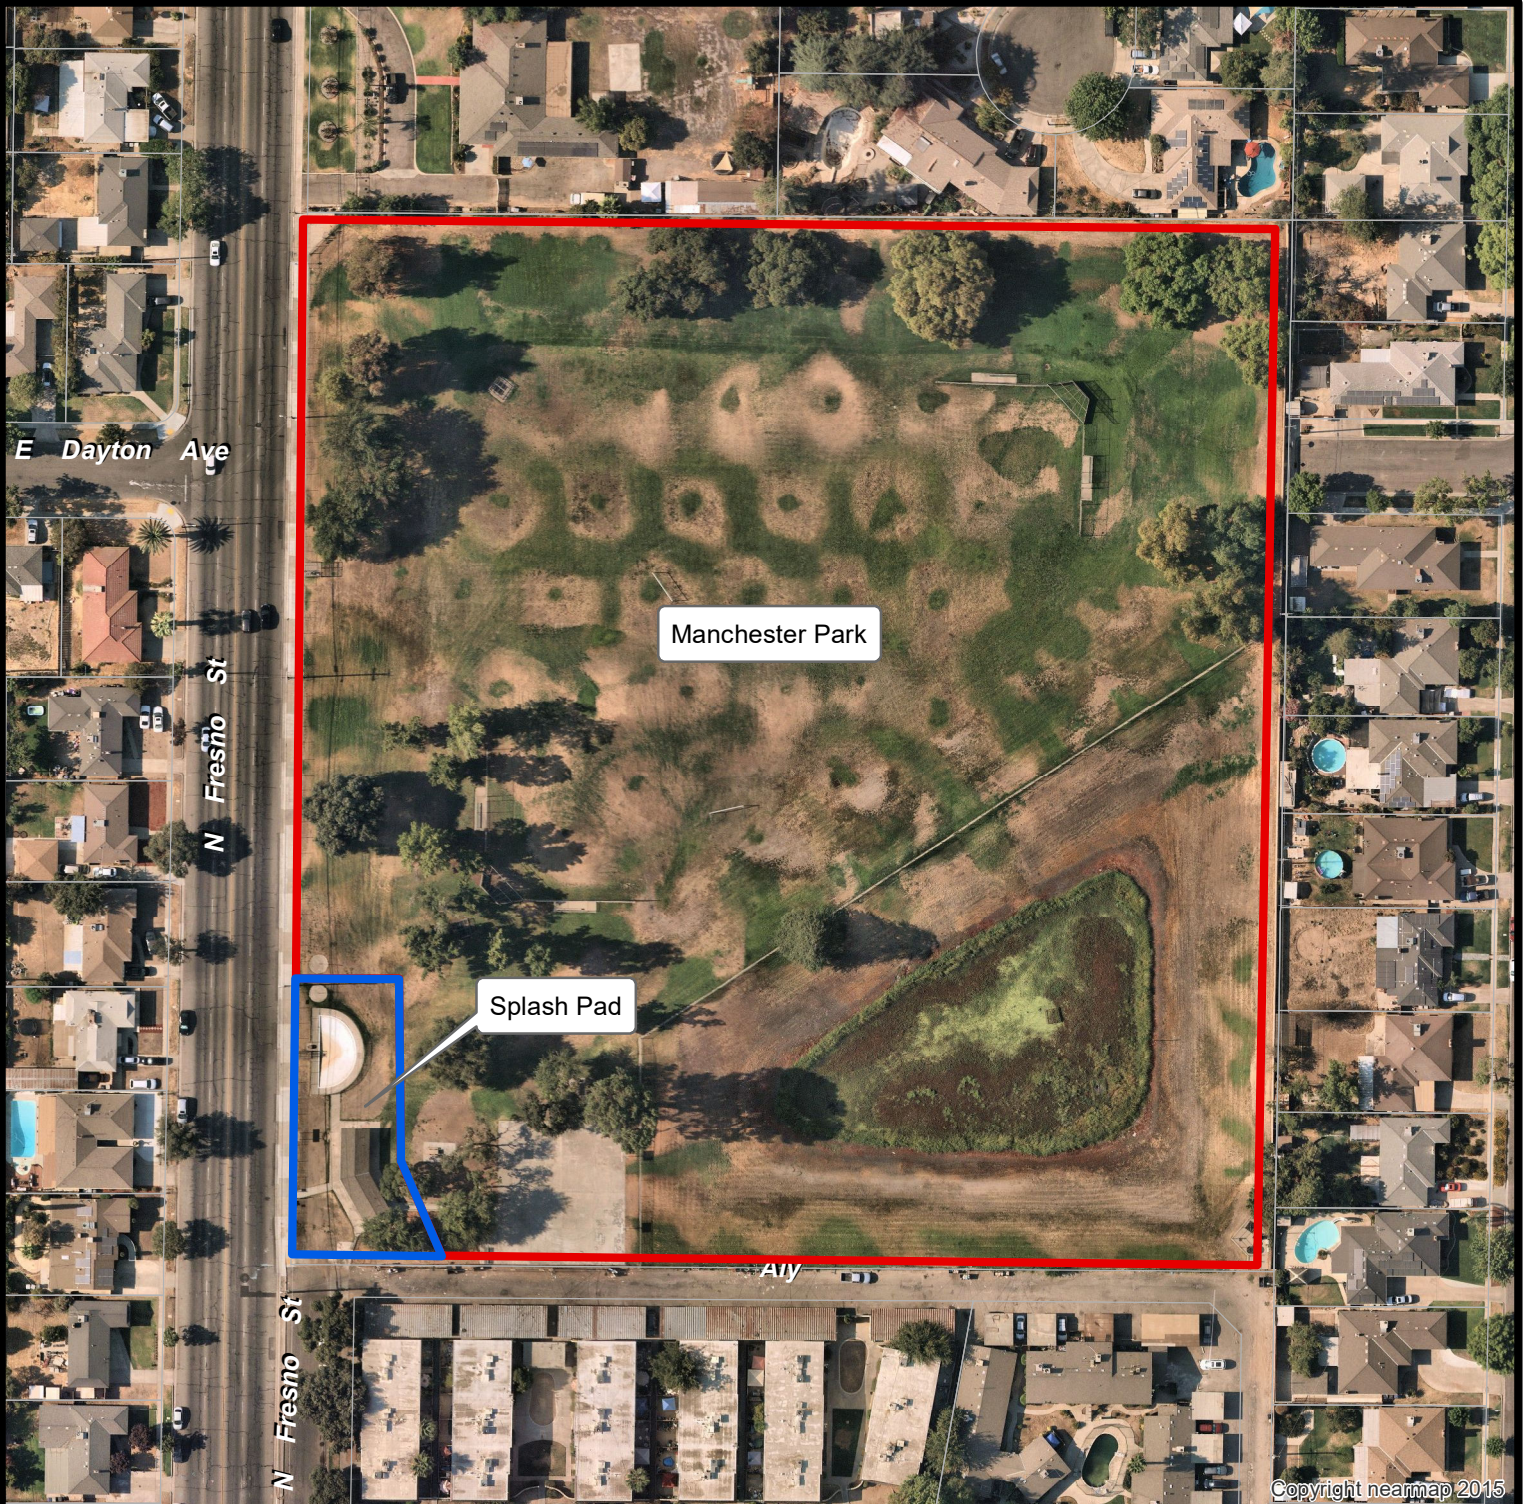

Location Map

Manchester Park Splash Pad

City of
FRESNO
DEPARTMENT OF
PUBLIC WORKS

LOCATION MAP

Manchester Park
Splash Pad

Project ID: PC00313
Council District: 7

Legend

-  Proposed Splash Pad
-  Manchester Park
-  City Limits