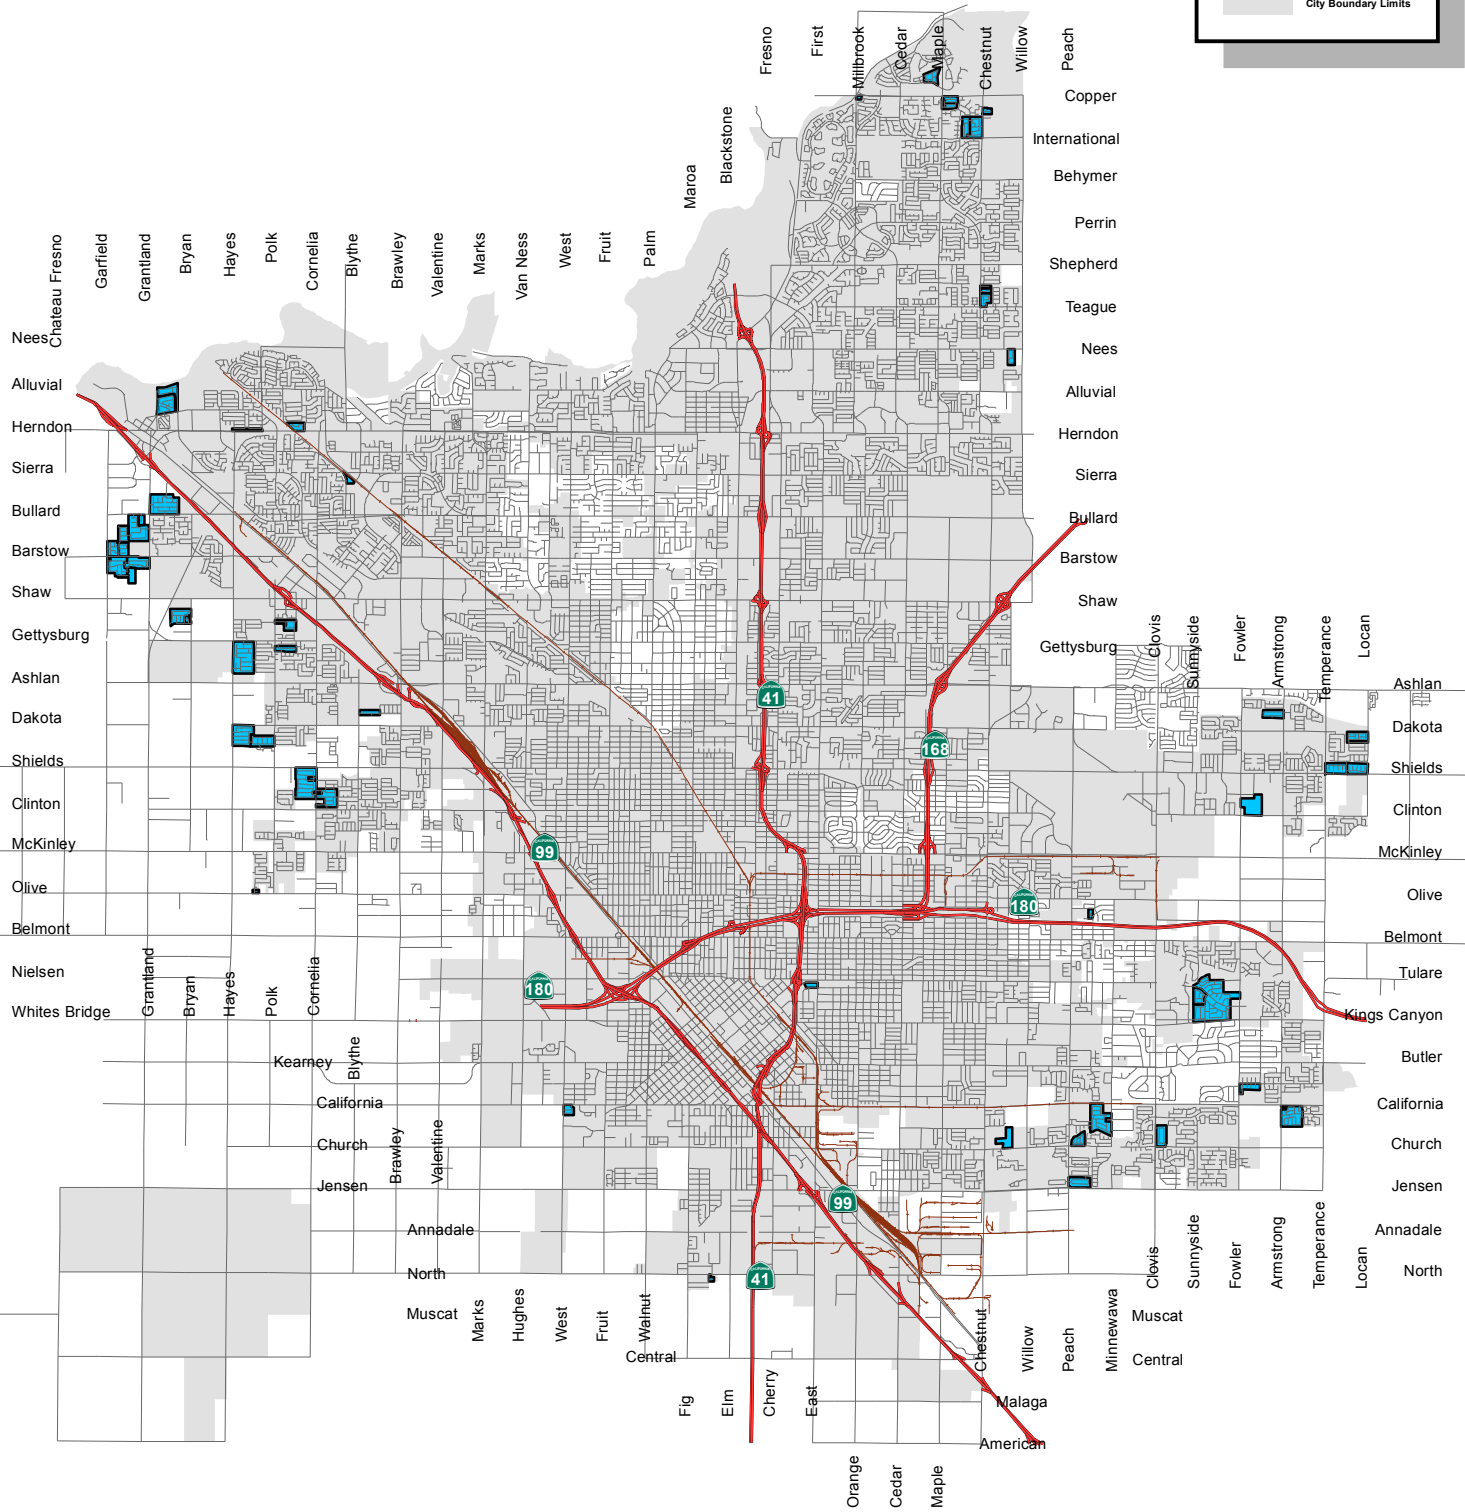

CITY OF FRESNO MAINTENANCE CFD11 ANNEXATION

Legend

- State Routes
- Rail Road
- Street Centerline
- CFD11
- City Boundary Limits

Exhibit A

Date: 3/13/2015