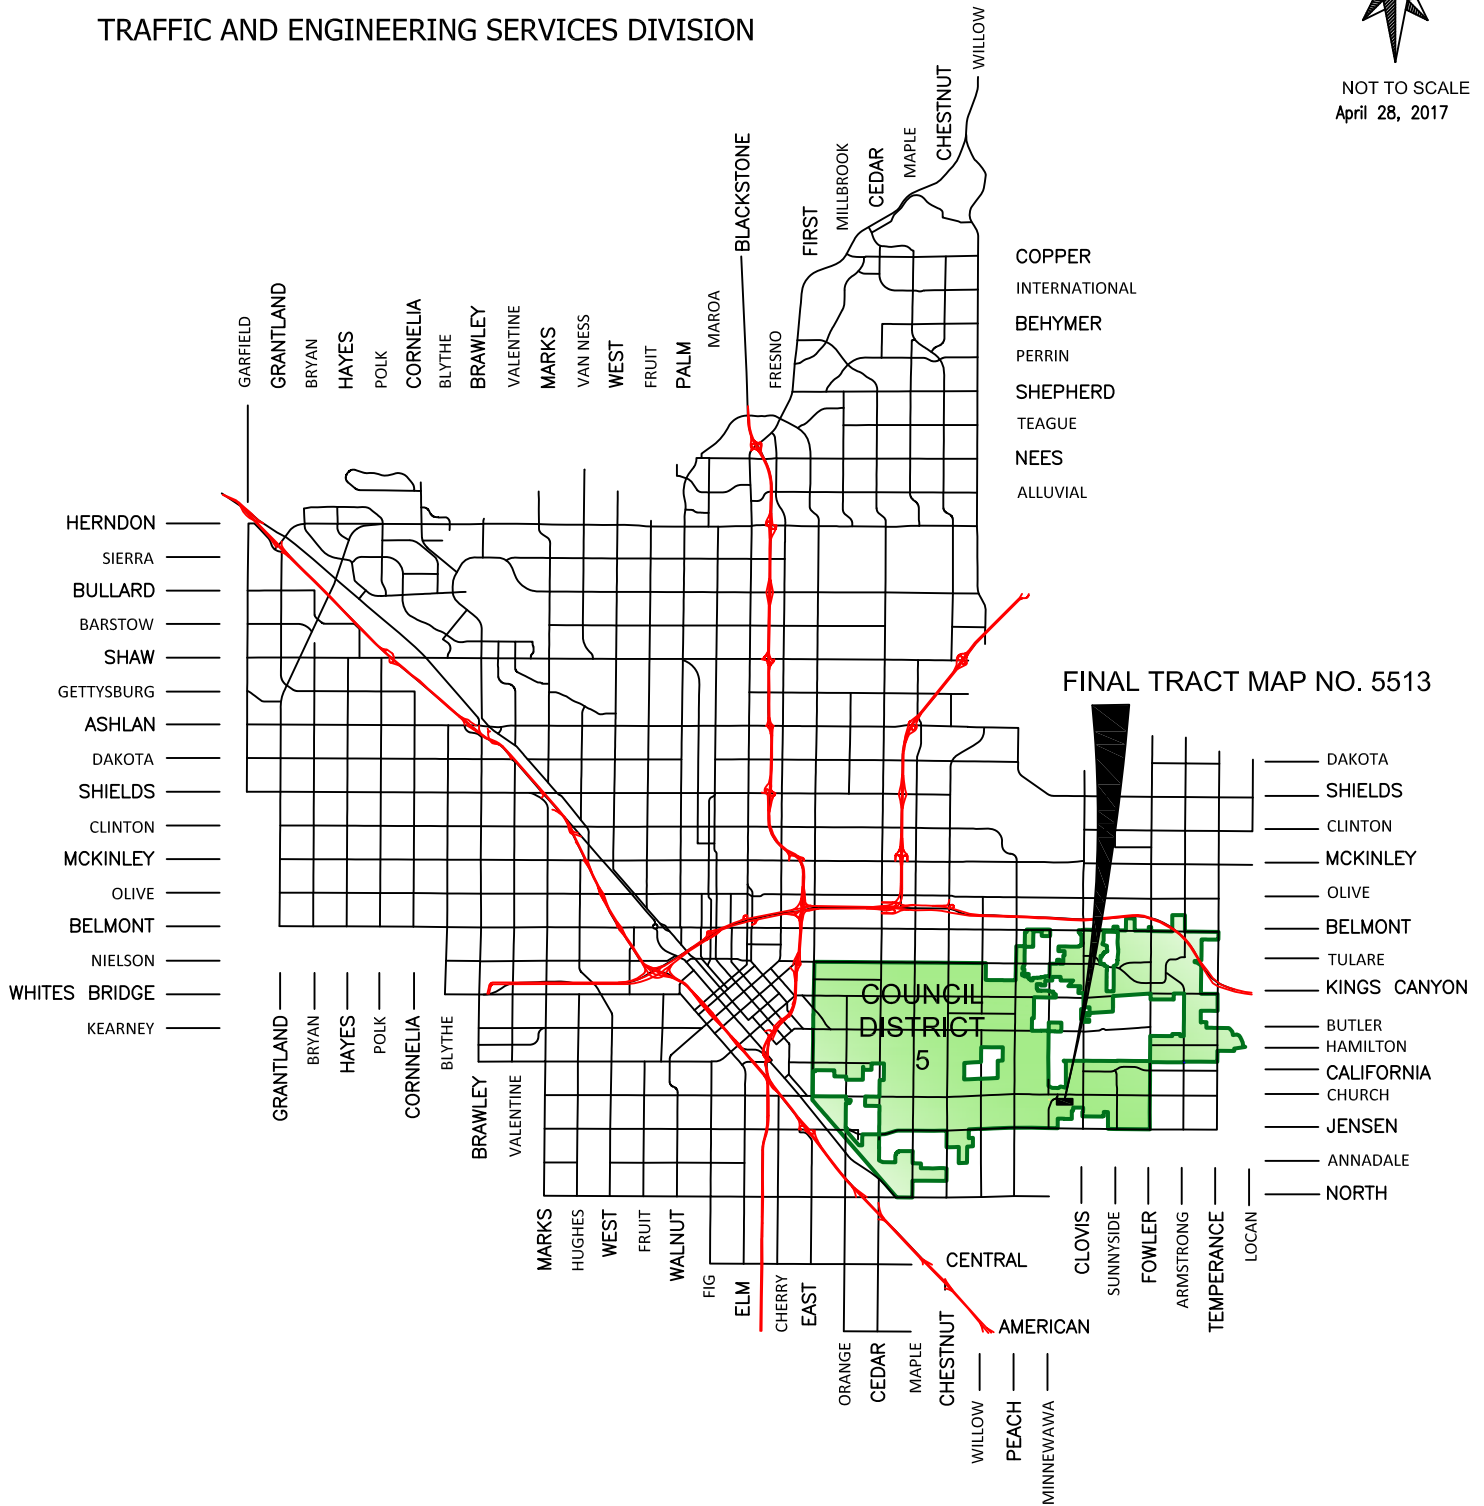

CITY OF
FRESNO
 PUBLIC WORKS DEPARTMENT
 TRAFFIC AND ENGINEERING SERVICES DIVISION

NOT TO SCALE
 April 28, 2017

LOCATION MAP
ANNEXATION NO. 137
COMMUNITY FACILITIES DISTRICT NO. 2