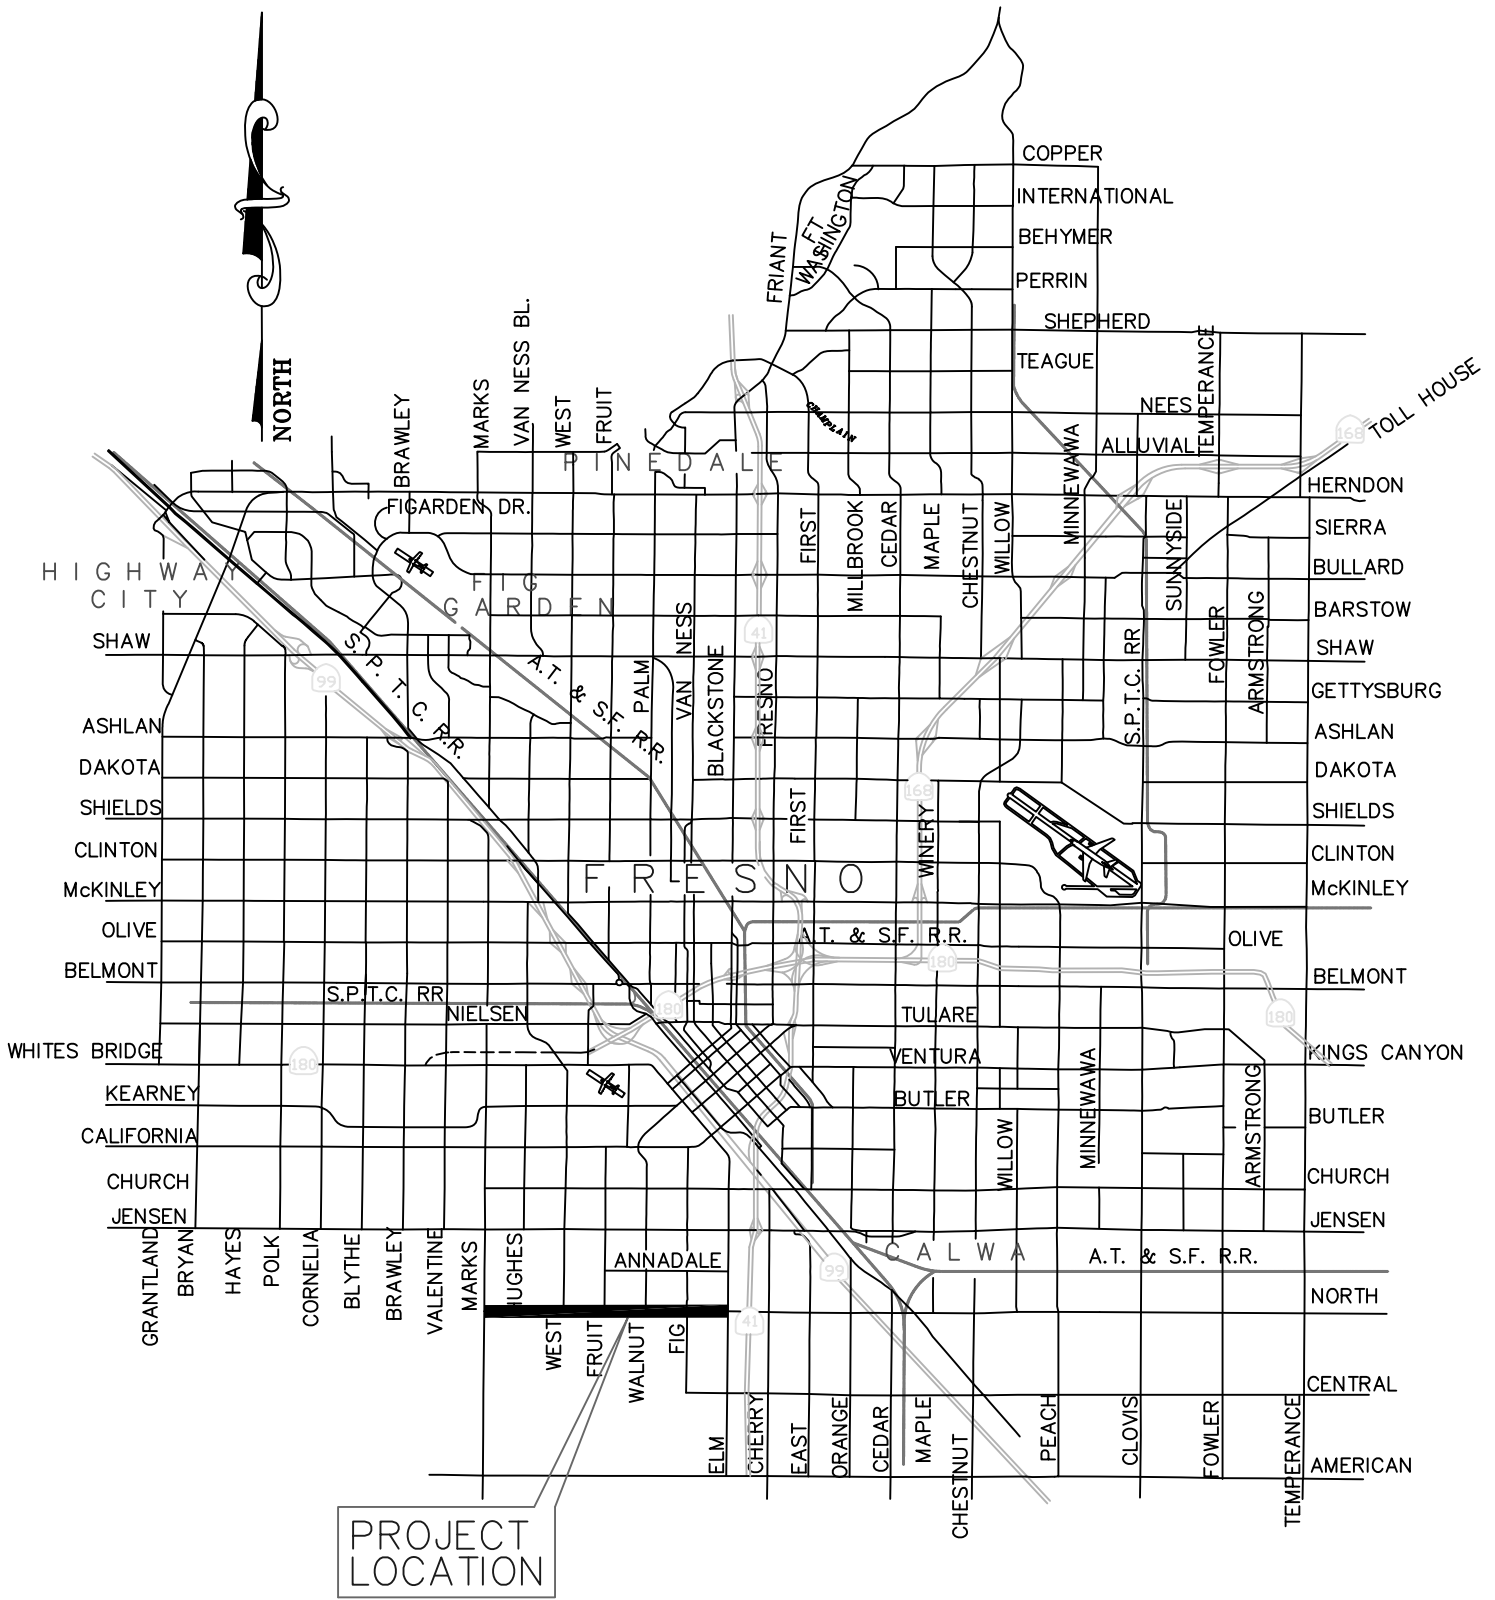

Exhibit "A"
Vicinity Map

CITY OF FRESNO - DEPARTMENT OF PUBLIC WORKS

VICINITY MAP
 NORTH AVENUE OFFICIAL PLAN LINE
 BETWEEN MARKS AVENUE AND ELM AVENUE

NOT TO SCALE

COUNCIL DISTRICT
 NO. 3
 DATE: JUNE 6, 2018