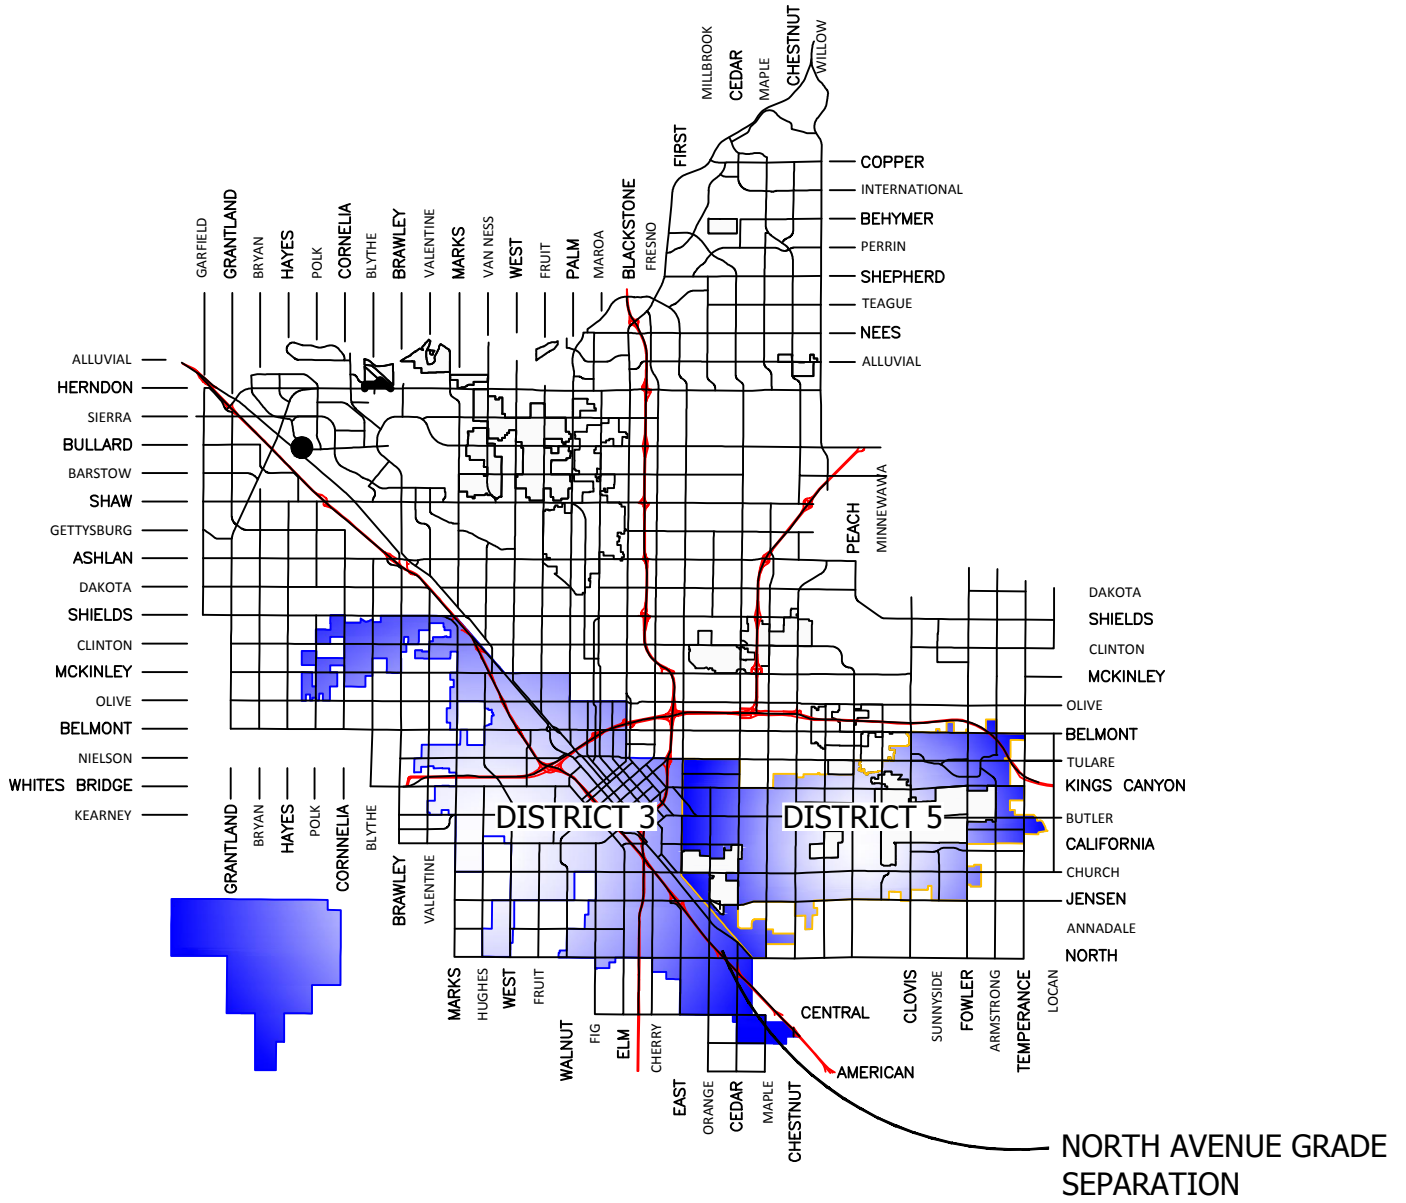

CITY OF  
**FRESNO**  
PUBLIC WORKS DEPARTMENT  
ENGINEERING SERVICES DIVISION

NOT TO SCALE  
JANUARY 23, 2019

VICINITY MAP