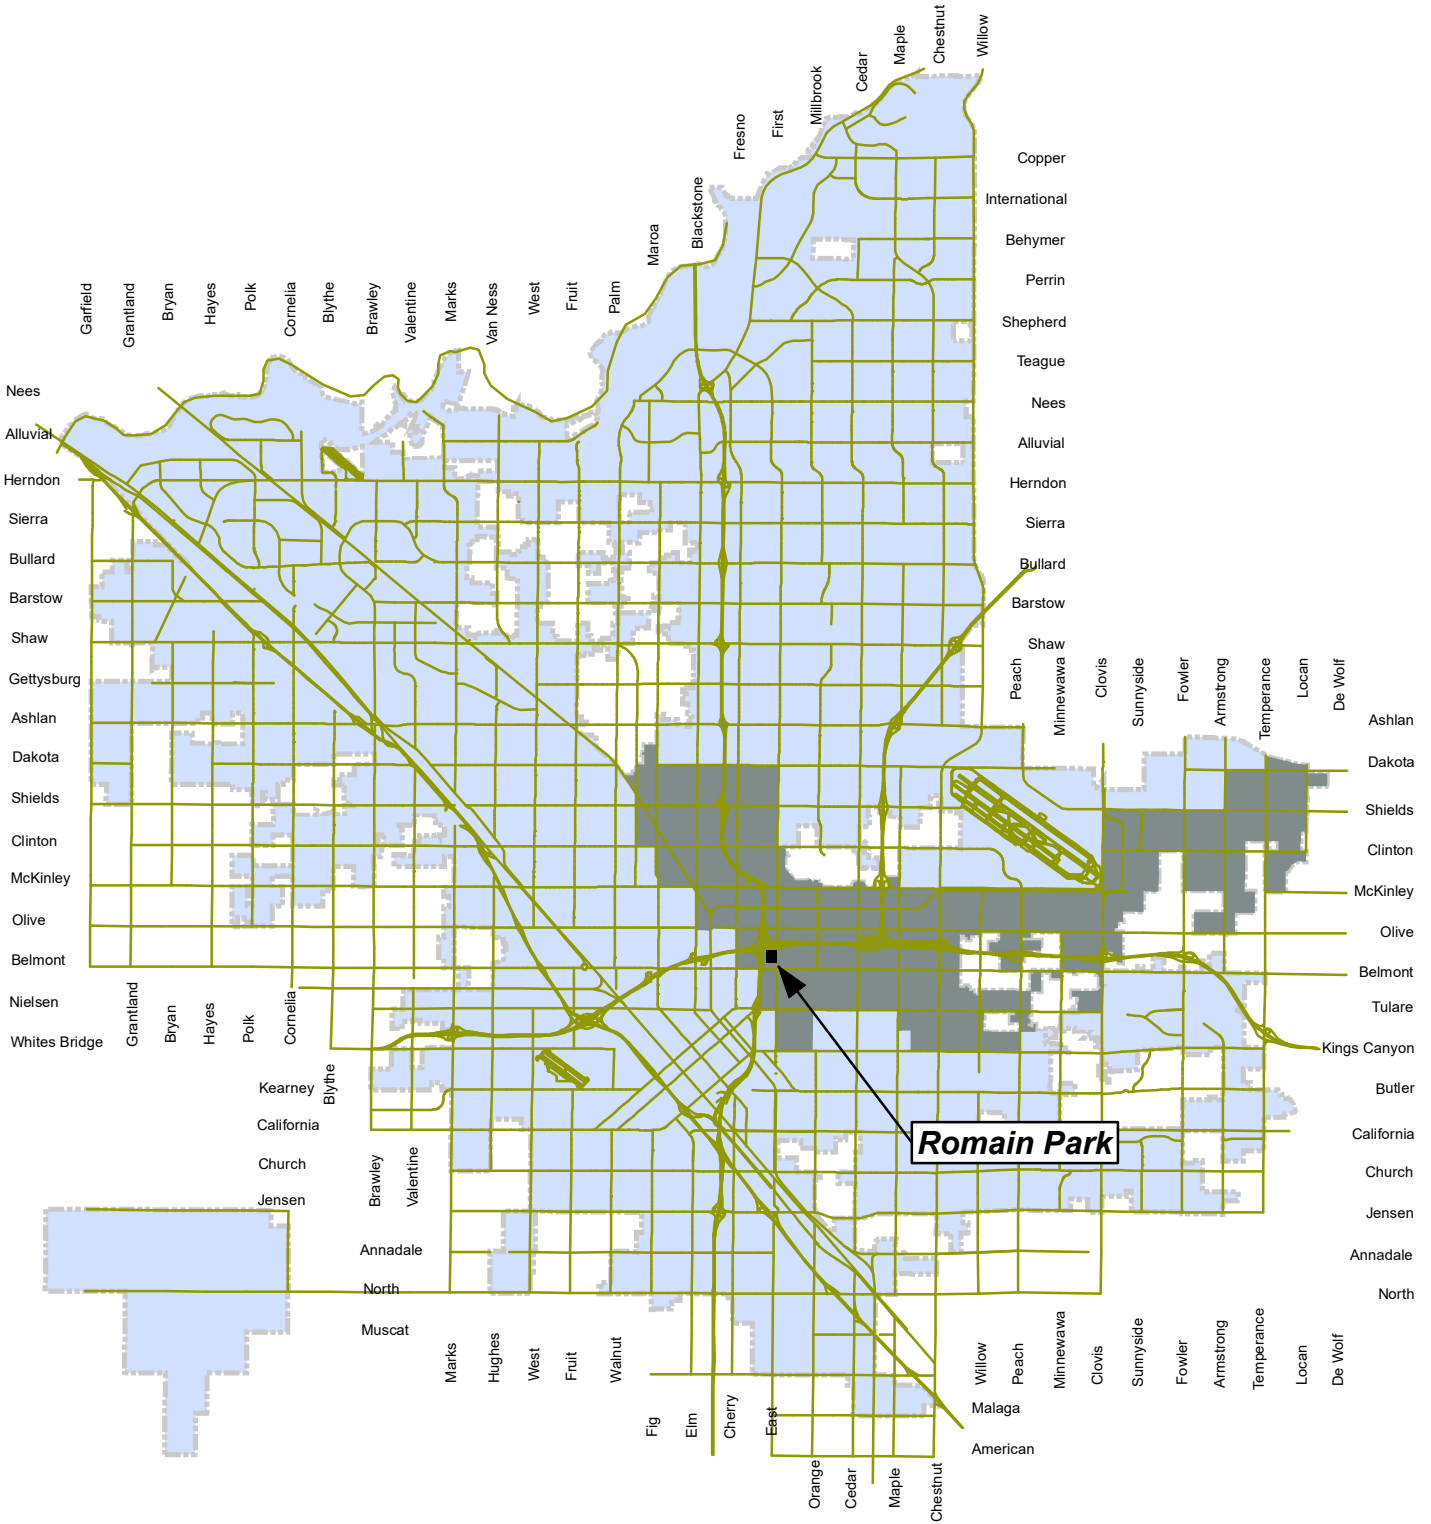

**VICINITY MAP**  
Bigby Villa Park Tot Lot

Project ID: PC00328  
Council District: 3

**Legend**

- District 3
- City\_Limits

**VICINITY MAP**  
**Cary Park Tot Lot**

**Project ID: PC00308**  
**Council District: 4**

**Project ID: PC00327**  
**Council District: 3**

- District 3
- City\_Limits

**Orchid Park**

**VICINITY MAP**  
**Orchid Park**

**Project ID: PC00302**  
**Council District: 2**

**Romain Park**

**VICINITY MAP**  
**Rotary East Park**

**Project ID: PC00311**  
**Council District: 6**

**VICINITY MAP**  
**Sunnyside Park**

**Project ID: PC00310**  
**Council District: 5**

**VICINITY MAP**  
**Neilson Park**

**Project ID: PC00323**  
**Council District: 3**