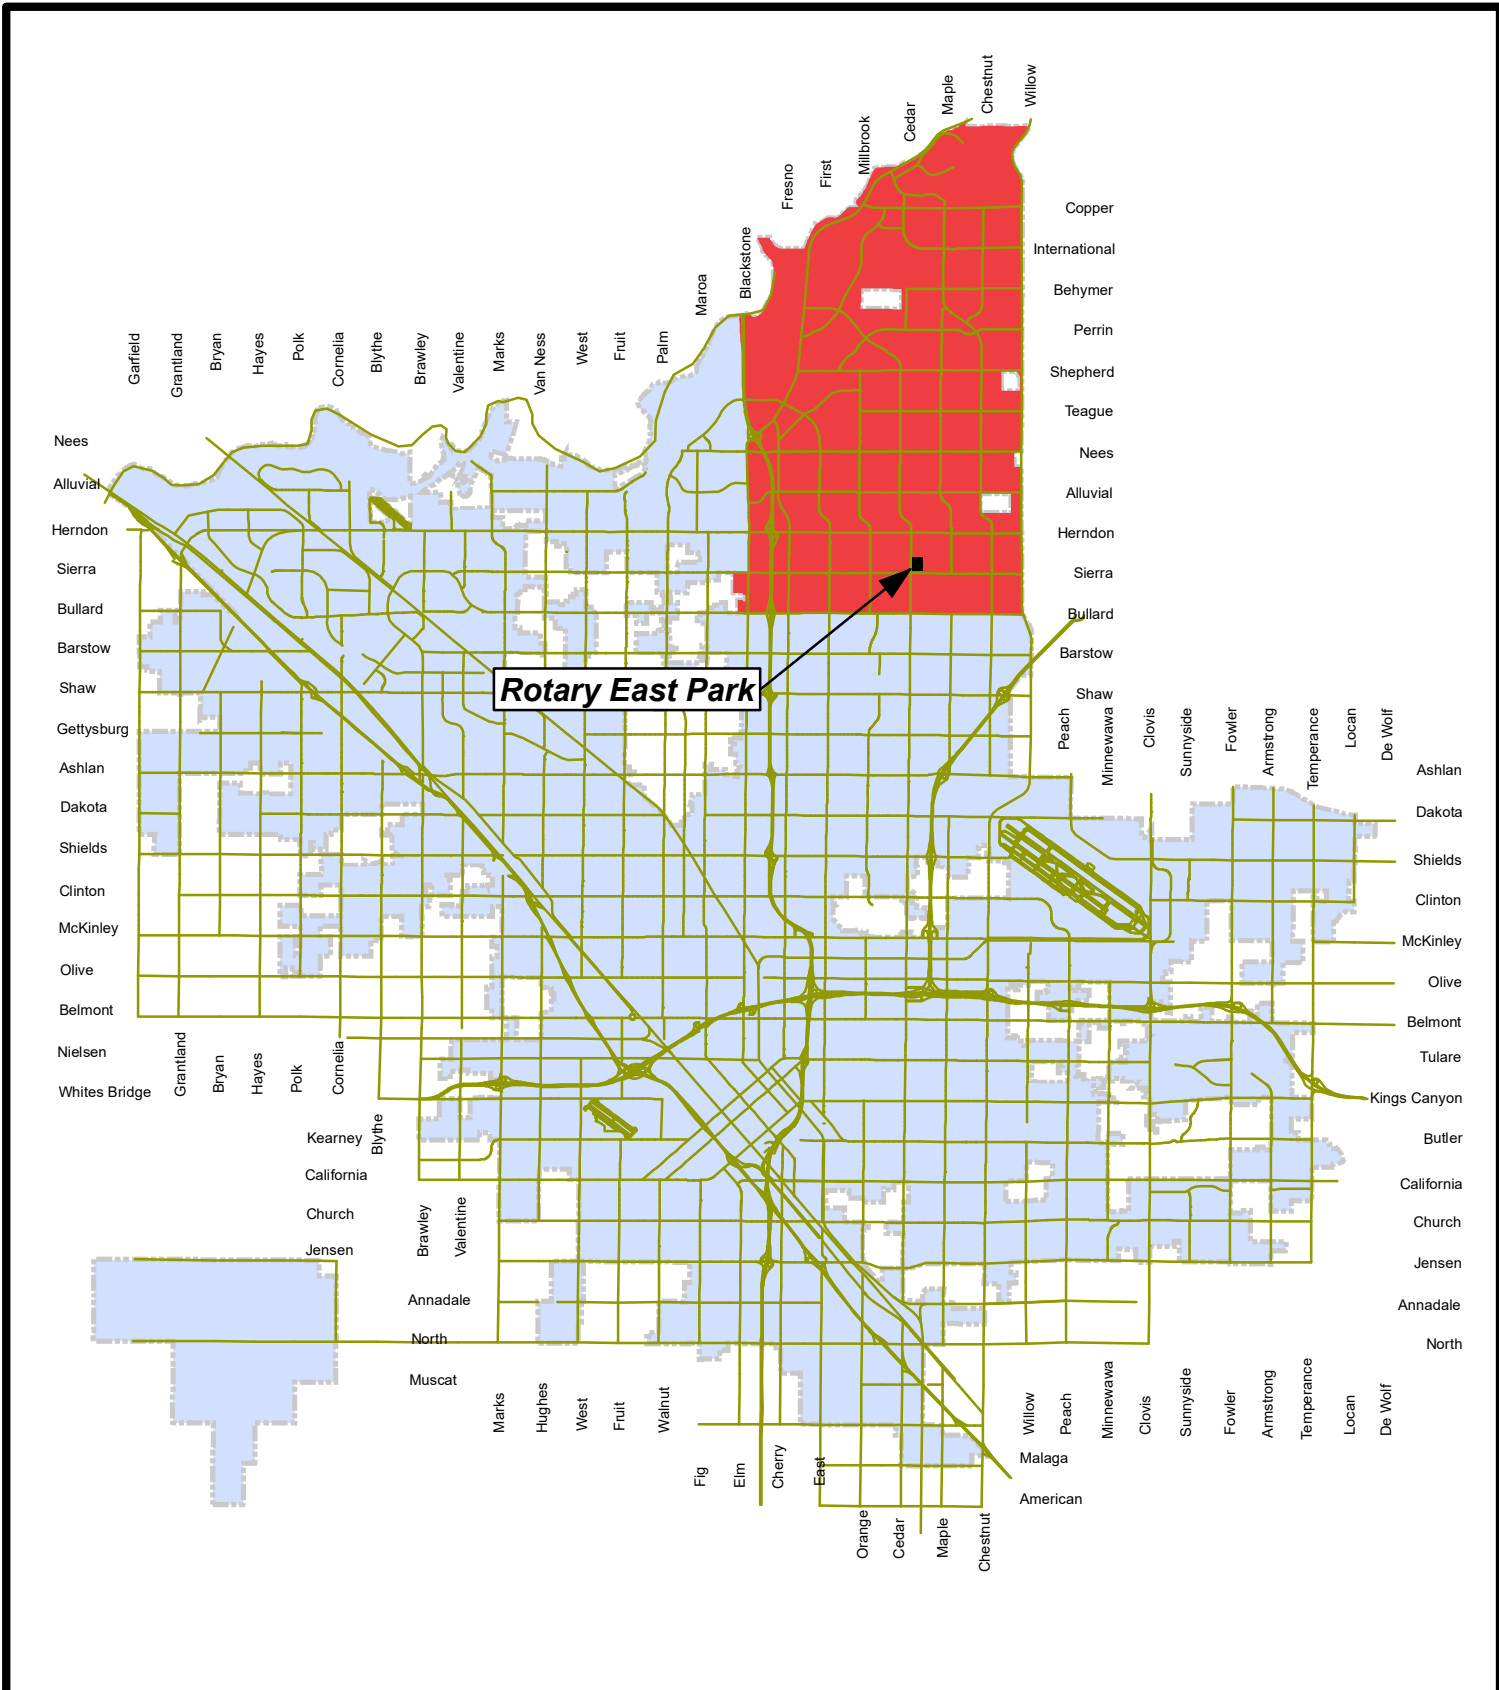

**VICINITY MAP**  
Bigby Villa Park Tot Lot

Project ID: PC00328  
Council District: 3

**Legend**

- District 3
- City\_Limits

**VICINITY MAP**  
**Cary Park Tot Lot**

**Project ID: PC00308**  
**Council District: 4**

**Project ID: PC00327**  
**Council District: 3**

- District 3
- City\_Limits

**Orchid Park**

**VICINITY MAP**  
**Orchid Park**

**Project ID: PC00302**  
**Council District: 2**

**Romain Park**

**VICINITY MAP**  
**Rotary East Park**

**Project ID: PC00311**  
**Council District: 6**

**VICINITY MAP**  
**Sunnyside Park**

**Project ID: PC00310**  
**Council District: 5**

**VICINITY MAP**  
**Neilson Park**

**Project ID: PC00323**  
**Council District: 3**