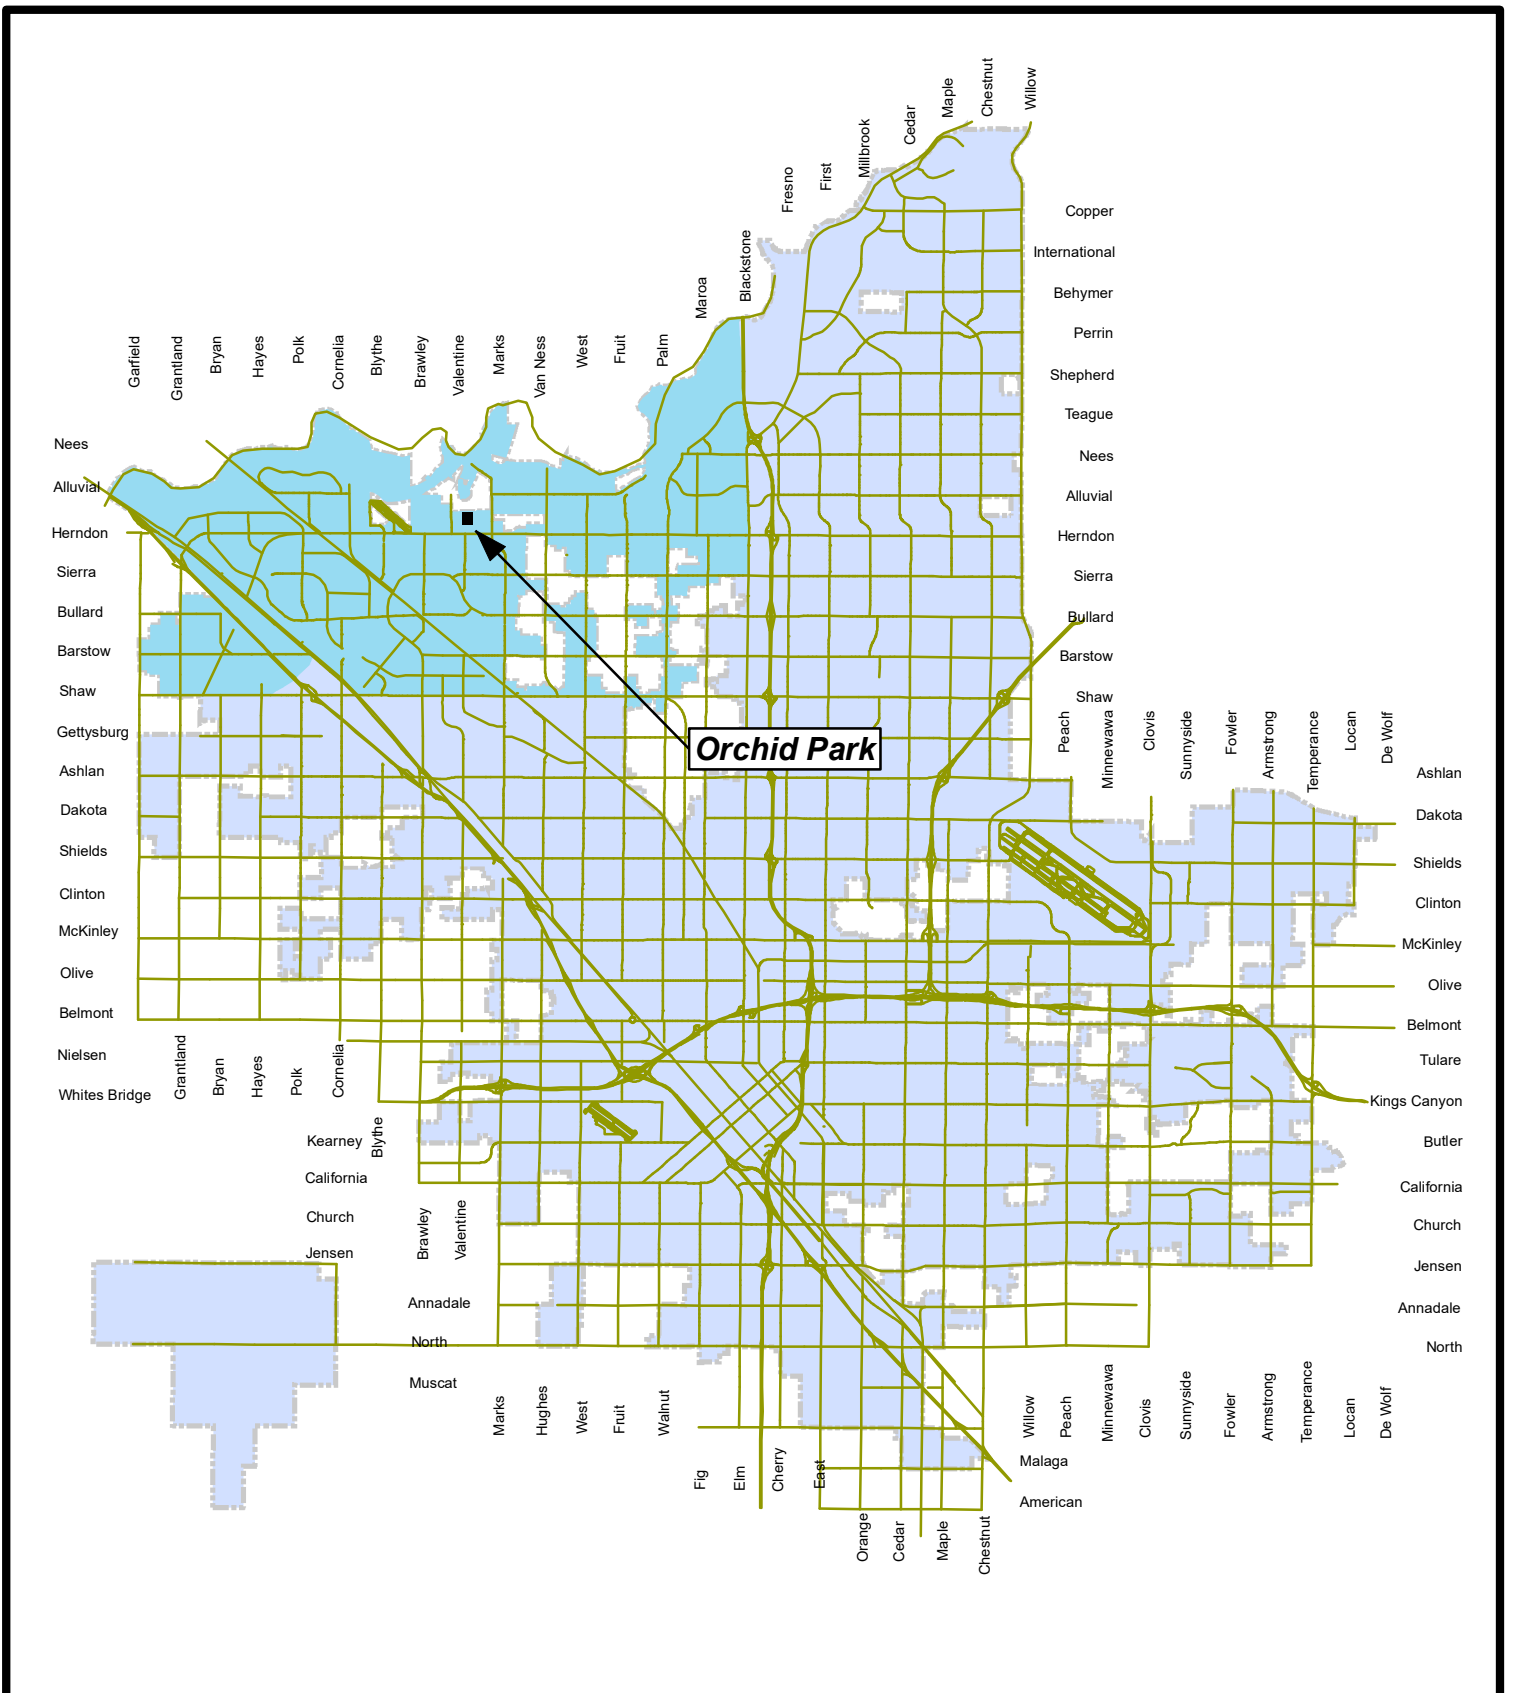

**VICINITY MAP**  
Bigby Villa Park Tot Lot

Project ID: PC00328  
Council District: 3

**Legend**

- District 3
- City\_Limits

**VICINITY MAP**  
**Cary Park Tot Lot**

**Project ID: PC00308**  
**Council District: 4**

District 4  
 City\_Limits

**VICINITY MAP**  
**Lafayette Park Tot Lot**

**Project ID: PC23011**  
**Council District: 7**

**Maxie L. Parks Community Center**

**VICINITY MAP**

**Maxie L. Parks Community Center Tot Lot**

**Project ID: PC00327**  
**Council District: 3**

- District 3
- City\_Limits

**Orchid Park**

**VICINITY MAP**  
**Orchid Park**

**Project ID: PC00302**  
**Council District: 2**

**Romain Park**

**VICINITY MAP**  
**Rotary East Park**