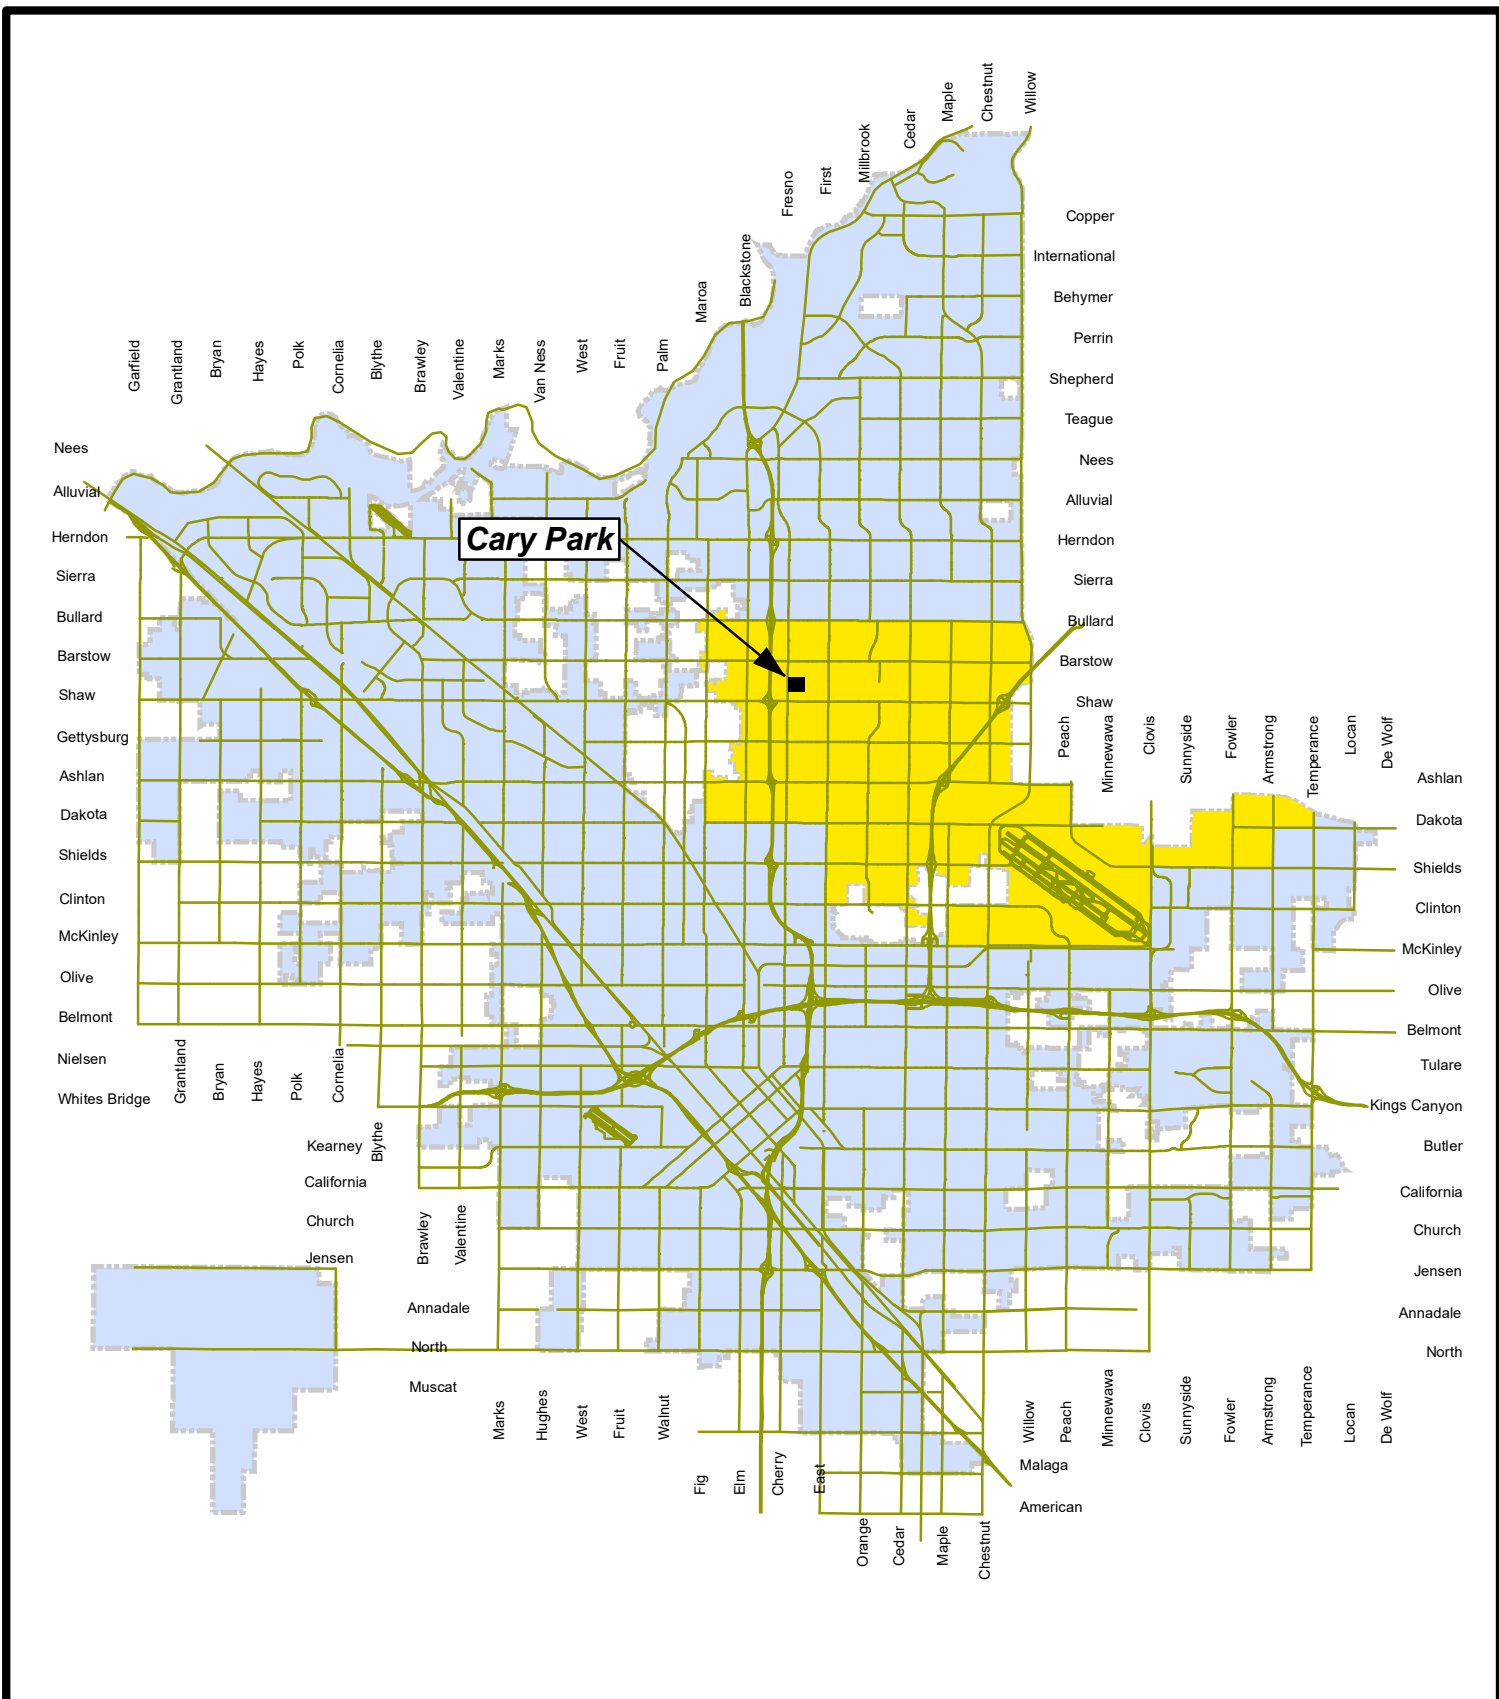

**VICINITY MAP**  
Bigby Villa Park Tot Lot

Project ID: PC00328  
Council District: 3

**Legend**

- District 3
- City\_Limits

**VICINITY MAP**  
**Cary Park Tot Lot**

**Project ID: PC00308**  
**Council District: 4**

District 4  
 City\_Limits

**VICINITY MAP**  
**Lafayette Park Tot Lot**

**Project ID: PC23011**  
**Council District: 7**

**Maxie L. Parks Community Center**

**VICINITY MAP**

**Maxie L. Parks Community Center Tot Lot**

**Project ID: PC00327**  
**Council District: 3**

- District 3
- City\_Limits

**Orchid Park**

**VICINITY MAP**  
**Orchid Park**

**Project ID: PC00302**  
**Council District: 2**

**Romain Park**

**VICINITY MAP**  
**Rotary East Park**

**Project ID: PC00311**  
**Council District: 6**

**VICINITY MAP**  
**Sunnyside Park**

**Project ID: PC00310**  
**Council District: 5**

**VICINITY MAP**  
**Neilson Park**

**Project ID: PC00323**  
**Council District: 3**