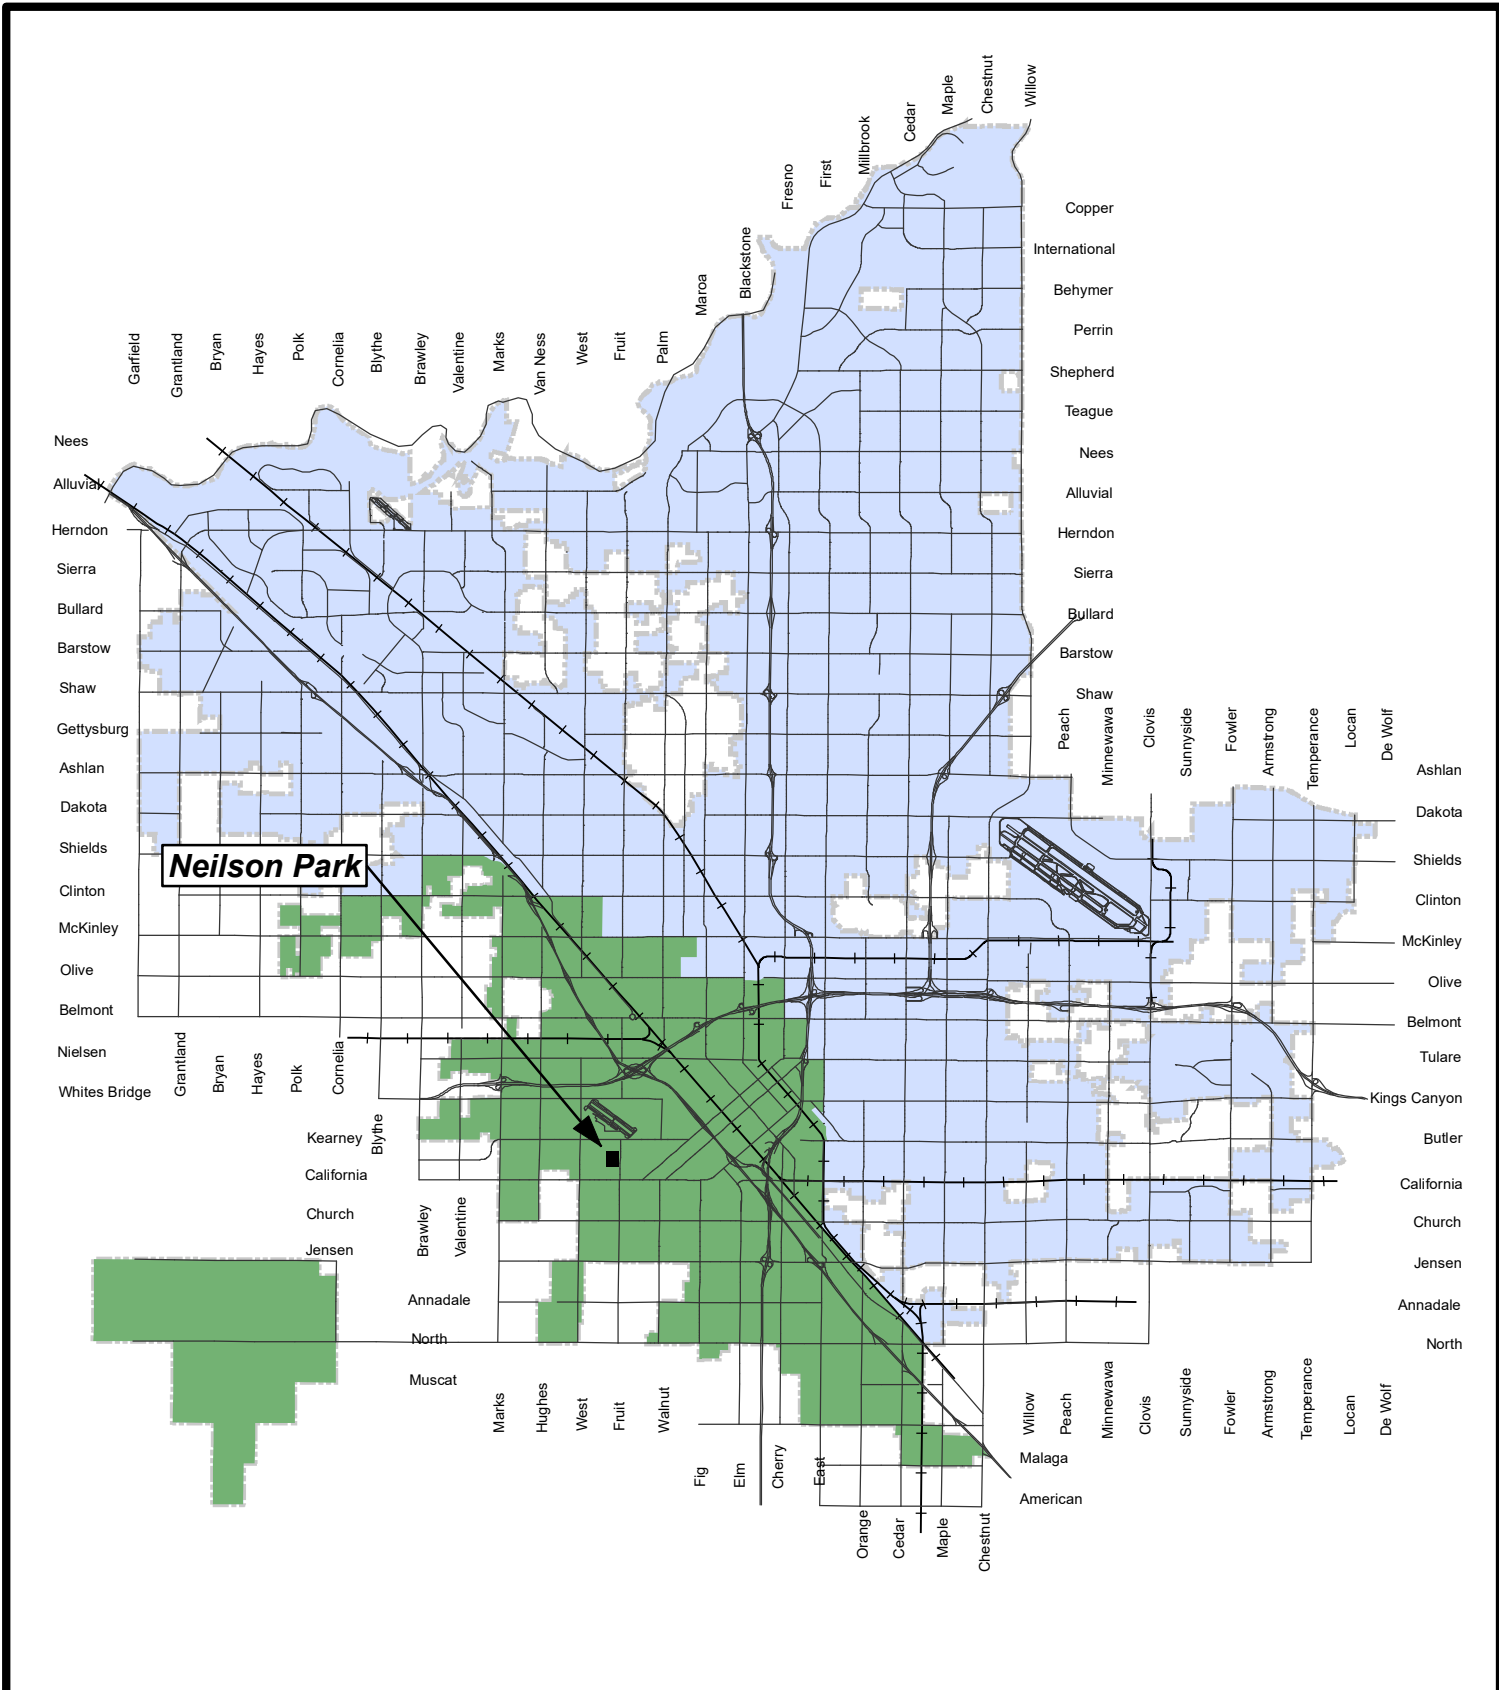

**VICINITY MAP**  
Bigby Villa Park Tot Lot

Project ID: PC00328  
Council District: 3

**Legend**

- District 3
- City\_Limits

**VICINITY MAP**  
**Cary Park Tot Lot**

**Project ID: PC00308**  
**Council District: 4**

**Project ID: PC00327**  
**Council District: 3**

- District 3
- City\_Limits

**Orchid Park**

**VICINITY MAP**  
**Orchid Park**

**Project ID: PC00302**  
**Council District: 2**

**Romain Park**

**VICINITY MAP**  
**Rotary East Park**

**Project ID: PC00311**  
**Council District: 6**

**VICINITY MAP**  
**Sunnyside Park**

**Project ID: PC00310**  
**Council District: 5**

**VICINITY MAP**  
**Neilson Park**

**Project ID: PC00323**  
**Council District: 3**