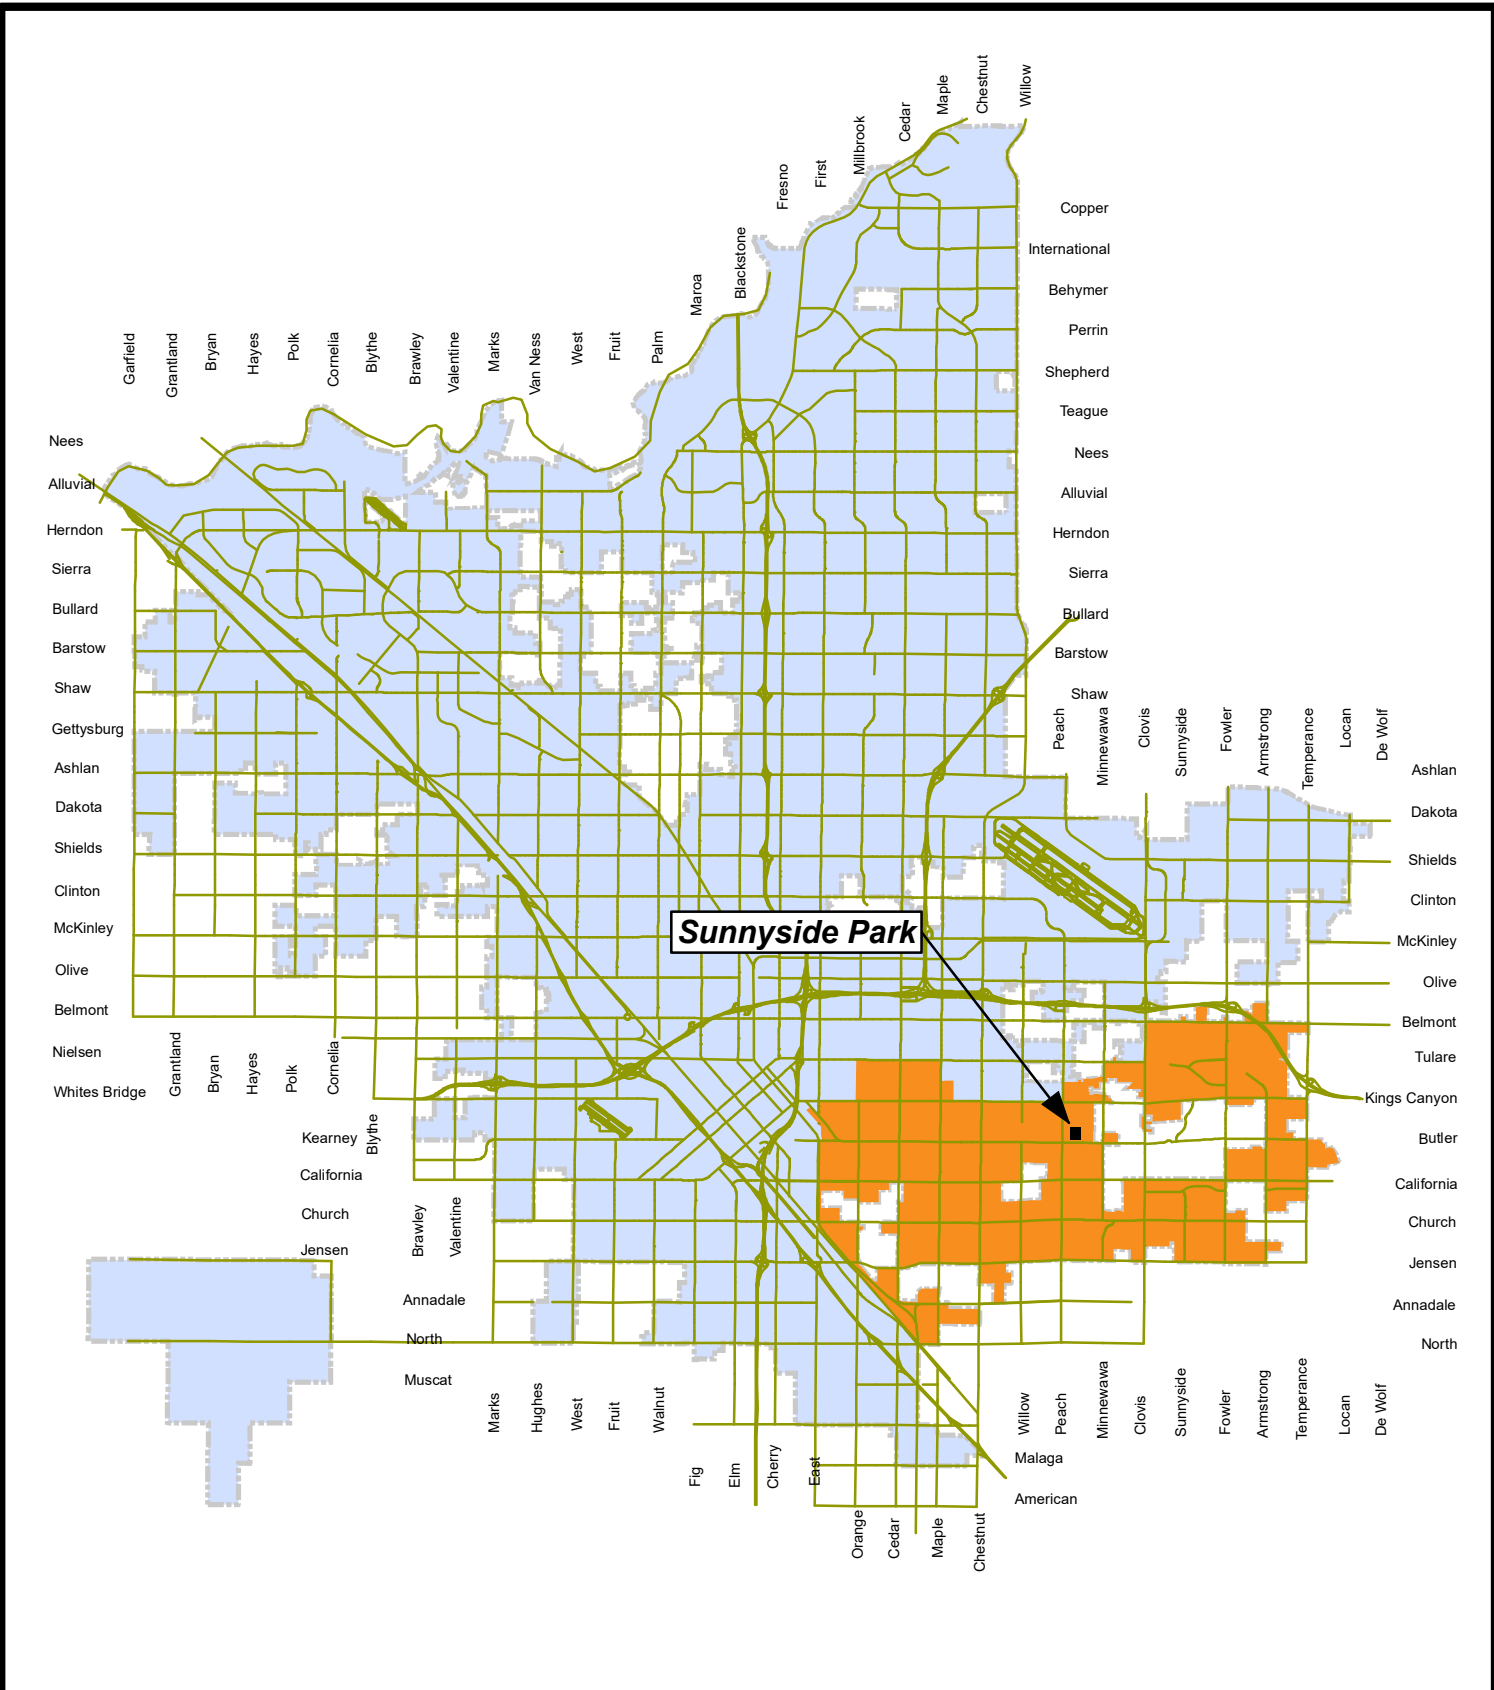

**VICINITY MAP**  
Bigby Villa Park Tot Lot

Project ID: PC00328  
Council District: 3

**Legend**

- District 3
- City\_Limits

**VICINITY MAP**  
**Cary Park Tot Lot**

**Project ID: PC00308**  
**Council District: 4**

District 4  
 City\_Limits

**VICINITY MAP**  
**Lafayette Park Tot Lot**

**Project ID: PC23011**  
**Council District: 7**

**Maxie L. Parks Community Center**

**VICINITY MAP**

**Maxie L. Parks Community Center Tot Lot**

**Project ID: PC00327**  
**Council District: 3**

- District 3
- City\_Limits

**Orchid Park**

**VICINITY MAP**  
**Orchid Park**

**Project ID: PC00302**  
**Council District: 2**

**Romain Park**

**VICINITY MAP**  
**Rotary East Park**

**Project ID: PC00311**  
**Council District: 6**

**VICINITY MAP**  
**Sunnyside Park**

**Project ID: PC00310**  
**Council District: 5**

**VICINITY MAP**  
**Neilson Park**

**Project ID: PC00323**  
**Council District: 3**