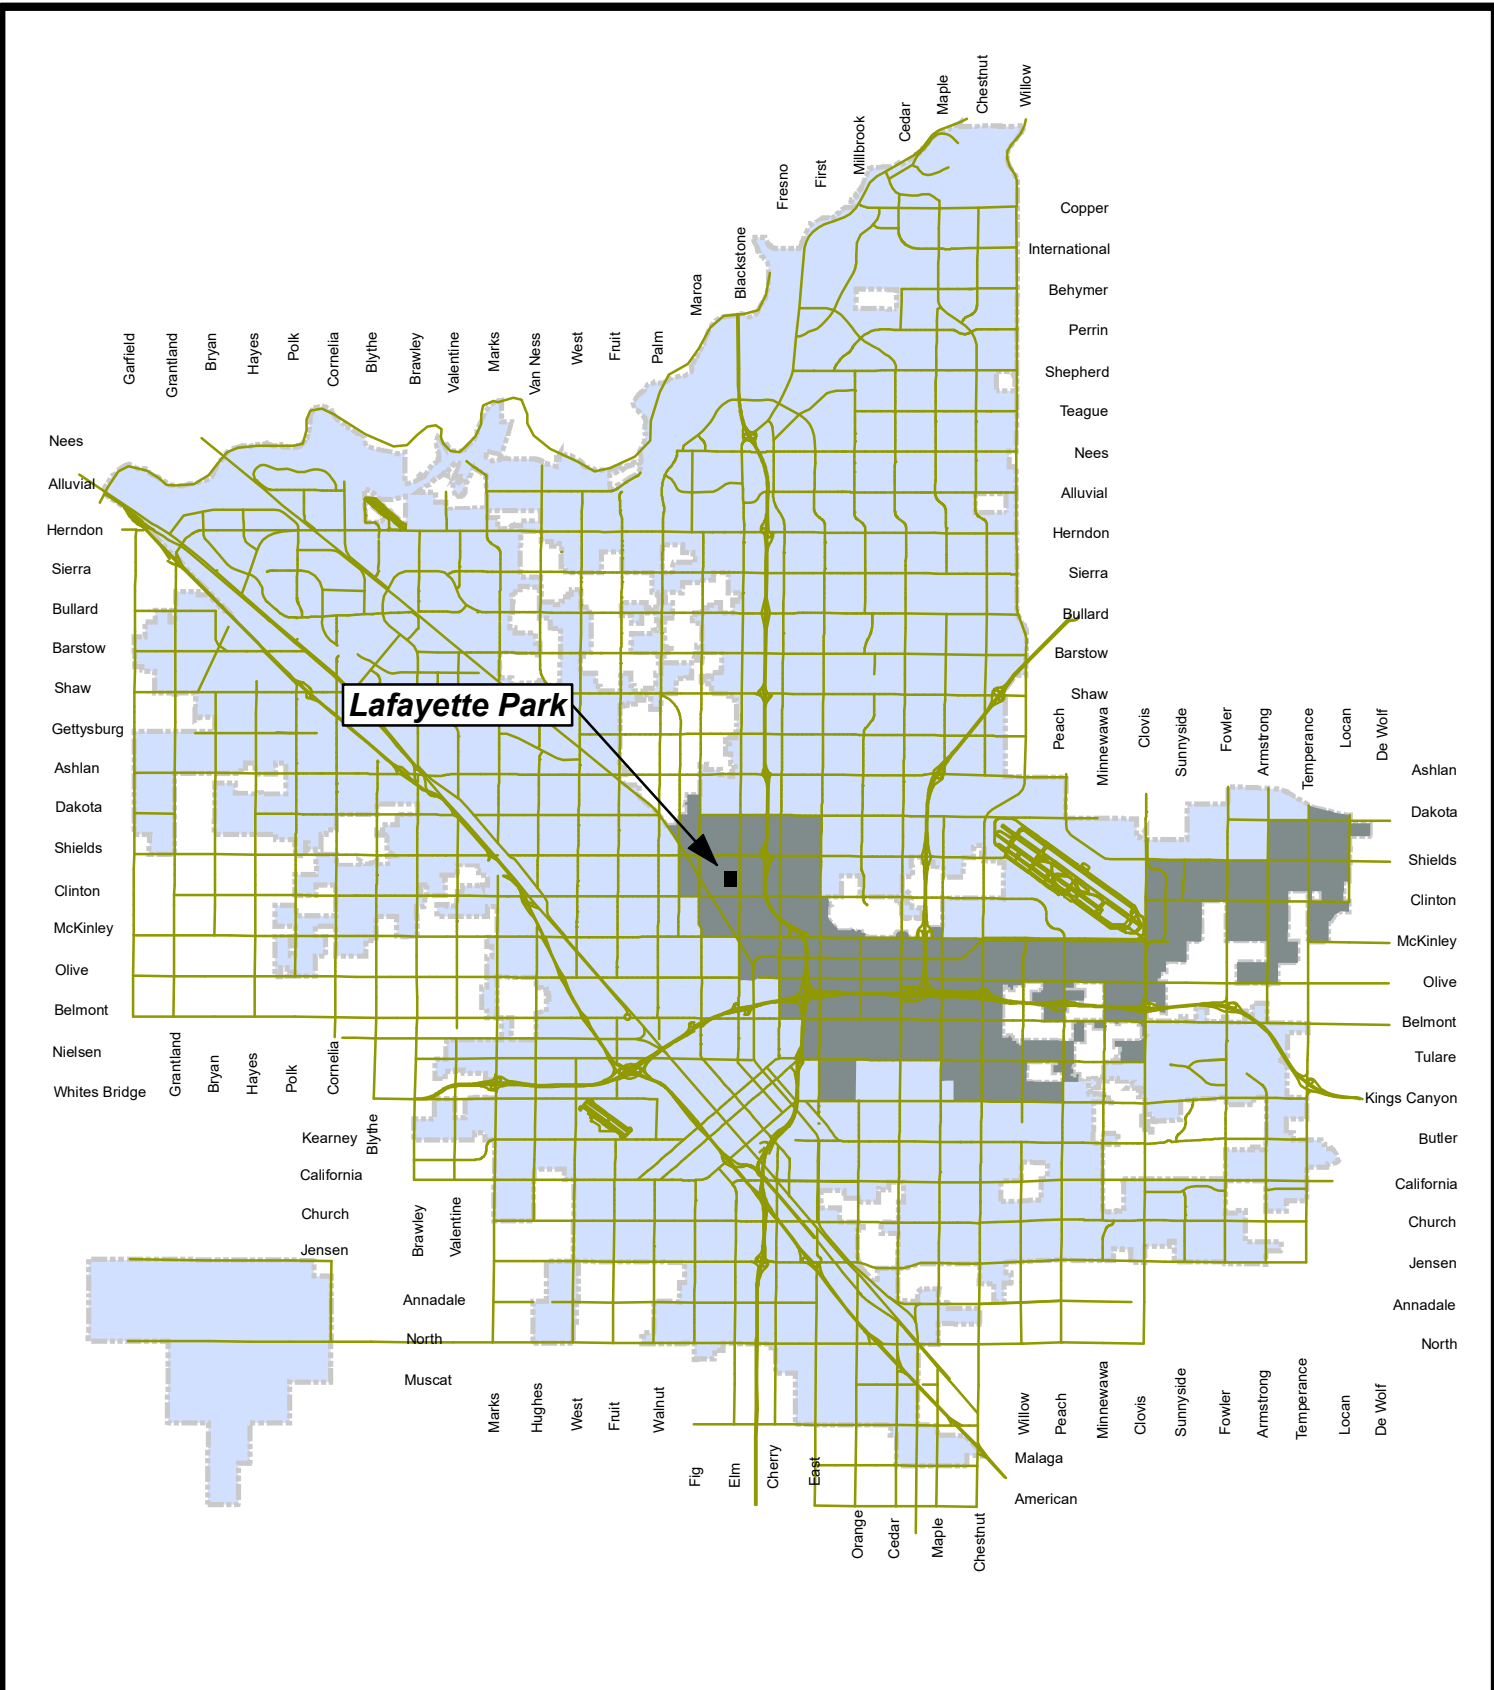

**VICINITY MAP**  
Bigby Villa Park Tot Lot

Project ID: PC00328  
Council District: 3

**Legend**

- District 3
- City\_Limits

**VICINITY MAP**  
**Cary Park Tot Lot**

**Project ID: PC00308**  
**Council District: 4**

District 4  
 City\_Limits

**VICINITY MAP**  
**Lafayette Park Tot Lot**

**Project ID: PC23011**  
**Council District: 7**

**Maxie L. Parks Community Center**

**VICINITY MAP**

**Maxie L. Parks Community Center Tot Lot**

**Project ID: PC00327**  
**Council District: 3**

- District 3
- City\_Limits

**Orchid Park**

**VICINITY MAP**  
**Orchid Park**

**Project ID: PC00302**  
**Council District: 2**

**Romain Park**

**VICINITY MAP**  
**Rotary East Park**

**Project ID: PC00311**  
**Council District: 6**

**VICINITY MAP**  
**Sunnyside Park**

**Project ID: PC00310**  
**Council District: 5**

**VICINITY MAP**  
**Neilson Park**

**Project ID: PC00323**  
**Council District: 3**