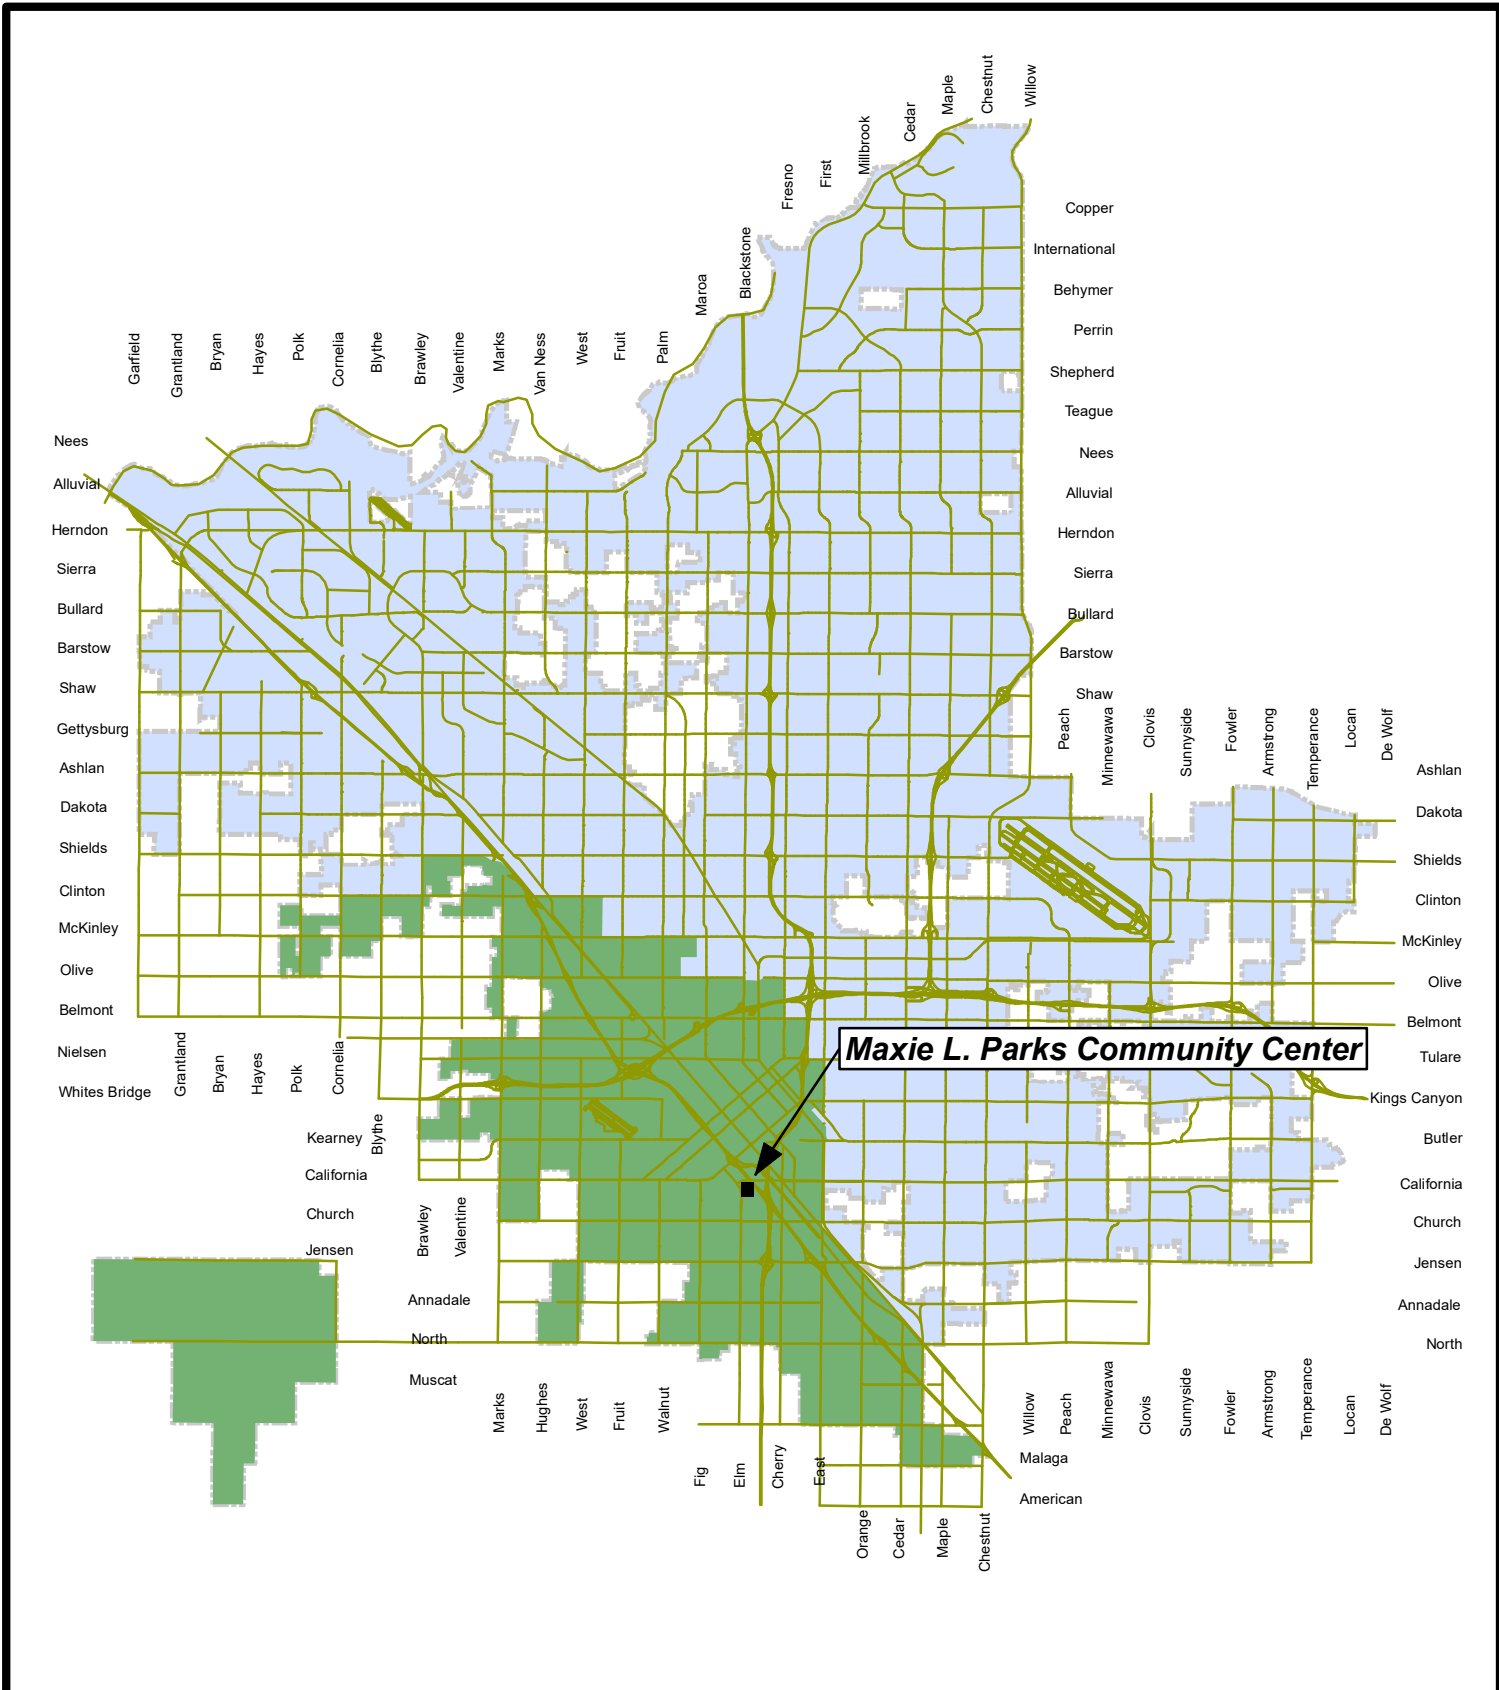

**VICINITY MAP**  
Bigby Villa Park Tot Lot

Project ID: PC00328  
Council District: 3

**Legend**

- District 3
- City\_Limits

**VICINITY MAP**  
**Cary Park Tot Lot**

**Project ID: PC00308**  
**Council District: 4**

District 4  
 City\_Limits

**VICINITY MAP**  
**Lafayette Park Tot Lot**

**Project ID: PC23011**  
**Council District: 7**

**Maxie L. Parks Community Center**

**VICINITY MAP**

**Maxie L. Parks Community Center Tot Lot**

**Project ID: PC00327**  
**Council District: 3**

- District 3
- City\_Limits

**Orchid Park**

**VICINITY MAP**  
**Orchid Park**

**Project ID: PC00302**  
**Council District: 2**

**Romain Park**

**VICINITY MAP**  
**Rotary East Park**

**Project ID: PC00311**  
**Council District: 6**

**VICINITY MAP**  
**Sunnyside Park**

**Project ID: PC00310**  
**Council District: 5**

**VICINITY MAP**  
**Neilson Park**

**Project ID: PC00323**  
**Council District: 3**