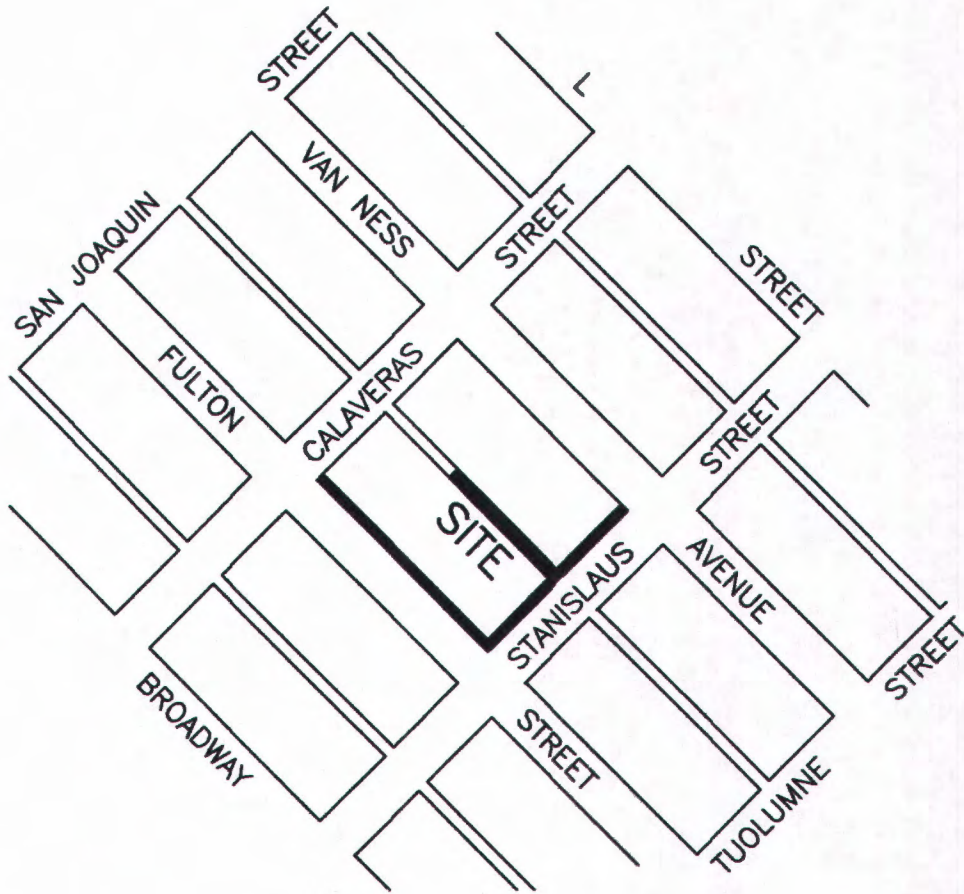

ATTACHMENT 1

VICINITY MAP

PREPARED BY:
GARY GIANNETTA
1119 "S" STREET
FRESNO, CA. 93721
(559) 264-3590

9/24/13