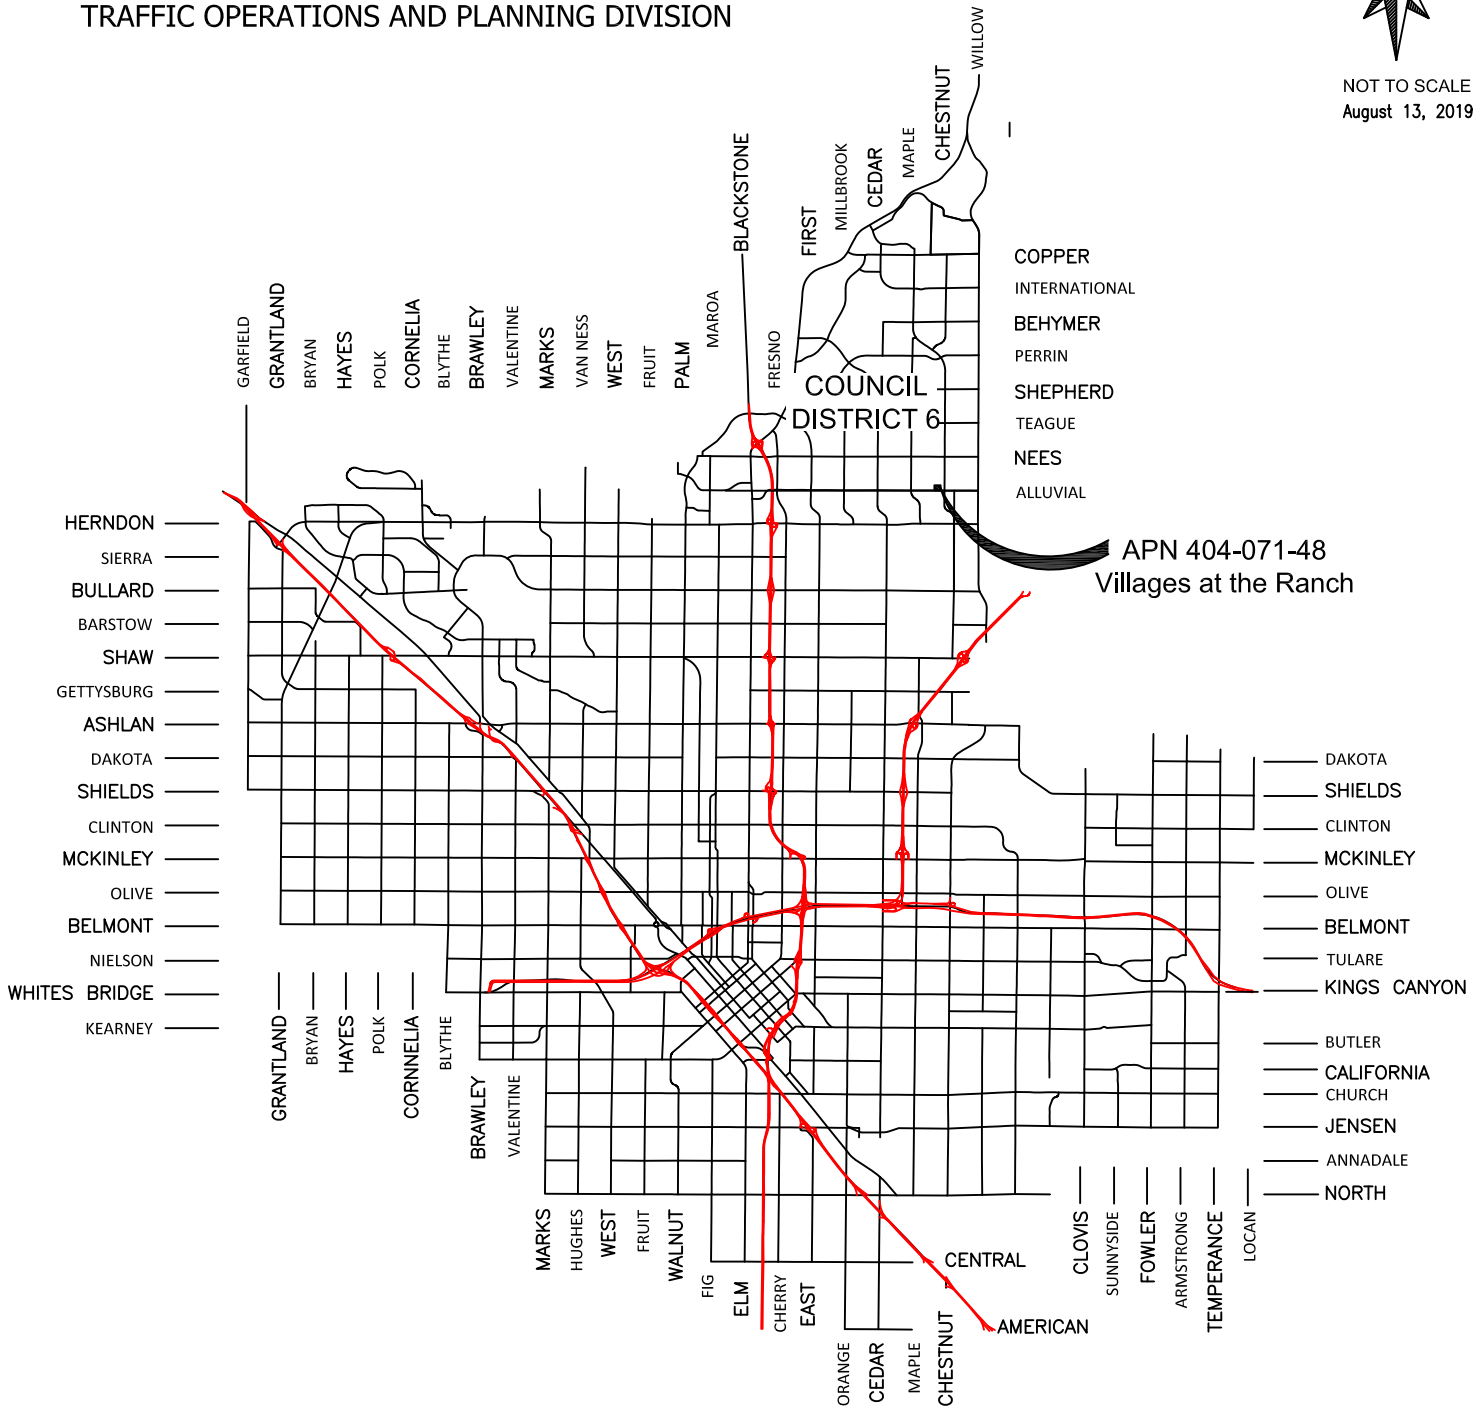

CITY OF
FRESNO
 PUBLIC WORKS DEPARTMENT
 TRAFFIC OPERATIONS AND PLANNING DIVISION

NOT TO SCALE
 August 13, 2019

LOCATION MAP
ANNEXATION NO. 41
COMMUNITY FACILITIES DISTRICT NO. 9