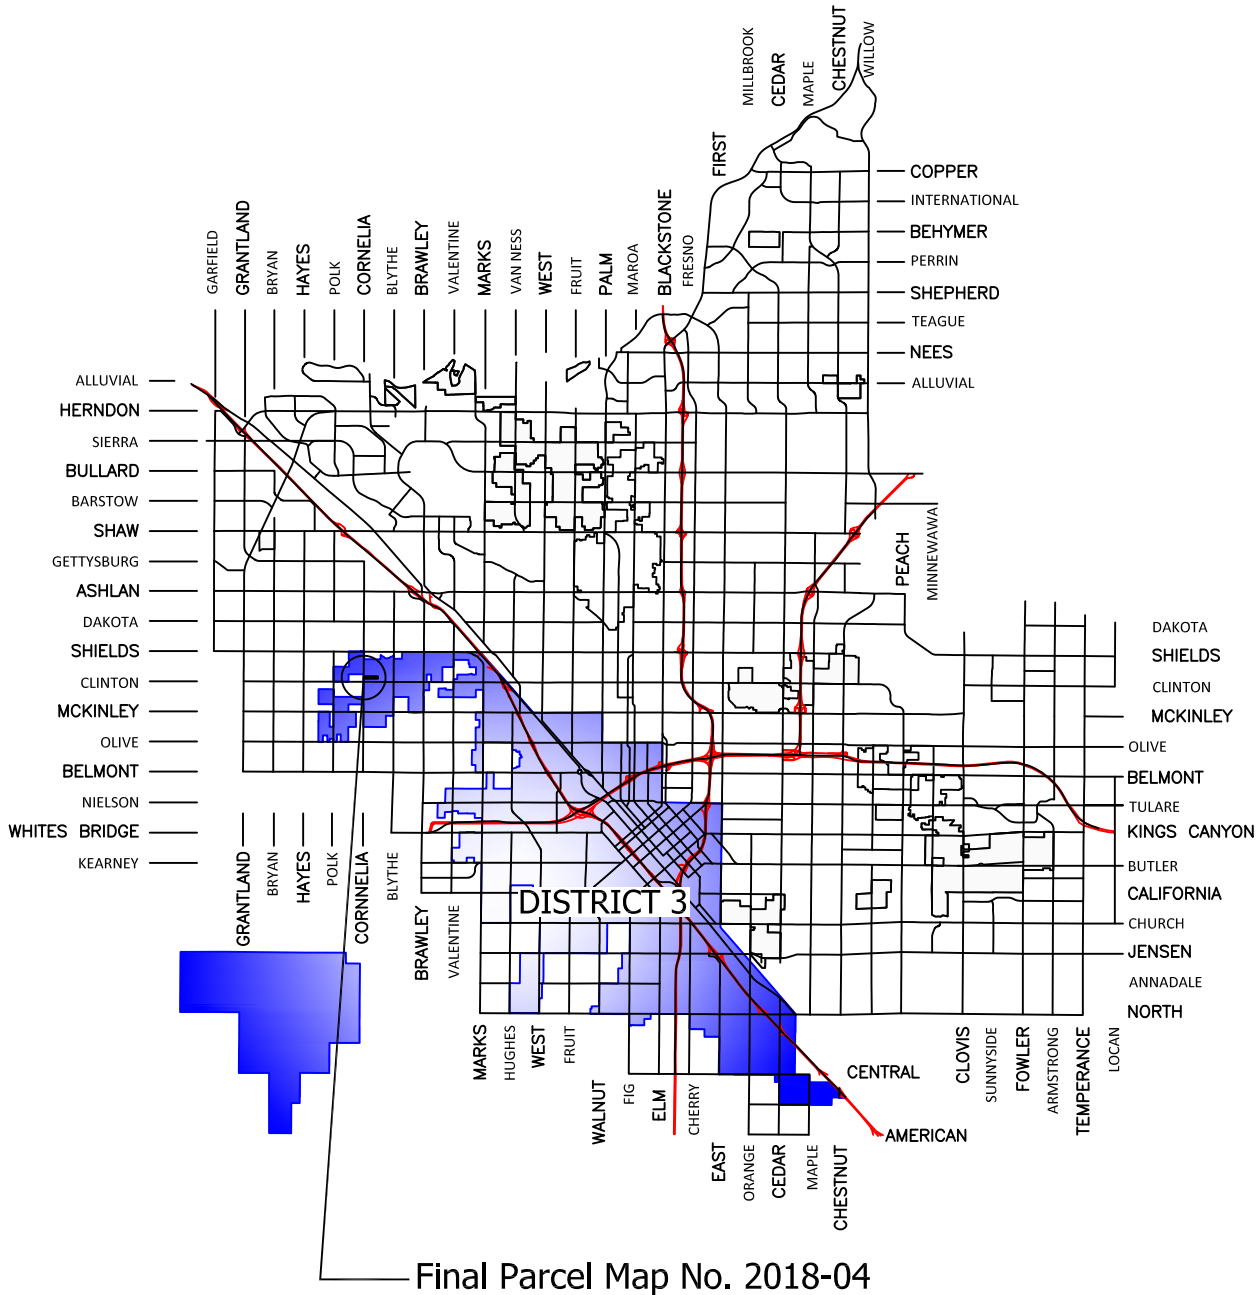

CITY OF  
**FRESNO**  
 PUBLIC WORKS DEPARTMENT  
 TRAFFIC OPERATIONS AND PLANNING DIVISION

NOT TO SCALE  
 May 7, 2020

LOCATION MAP  
 ANNEXATION NO. 110  
 COMMUNITY FACILITIES DISTRICT NO. 11