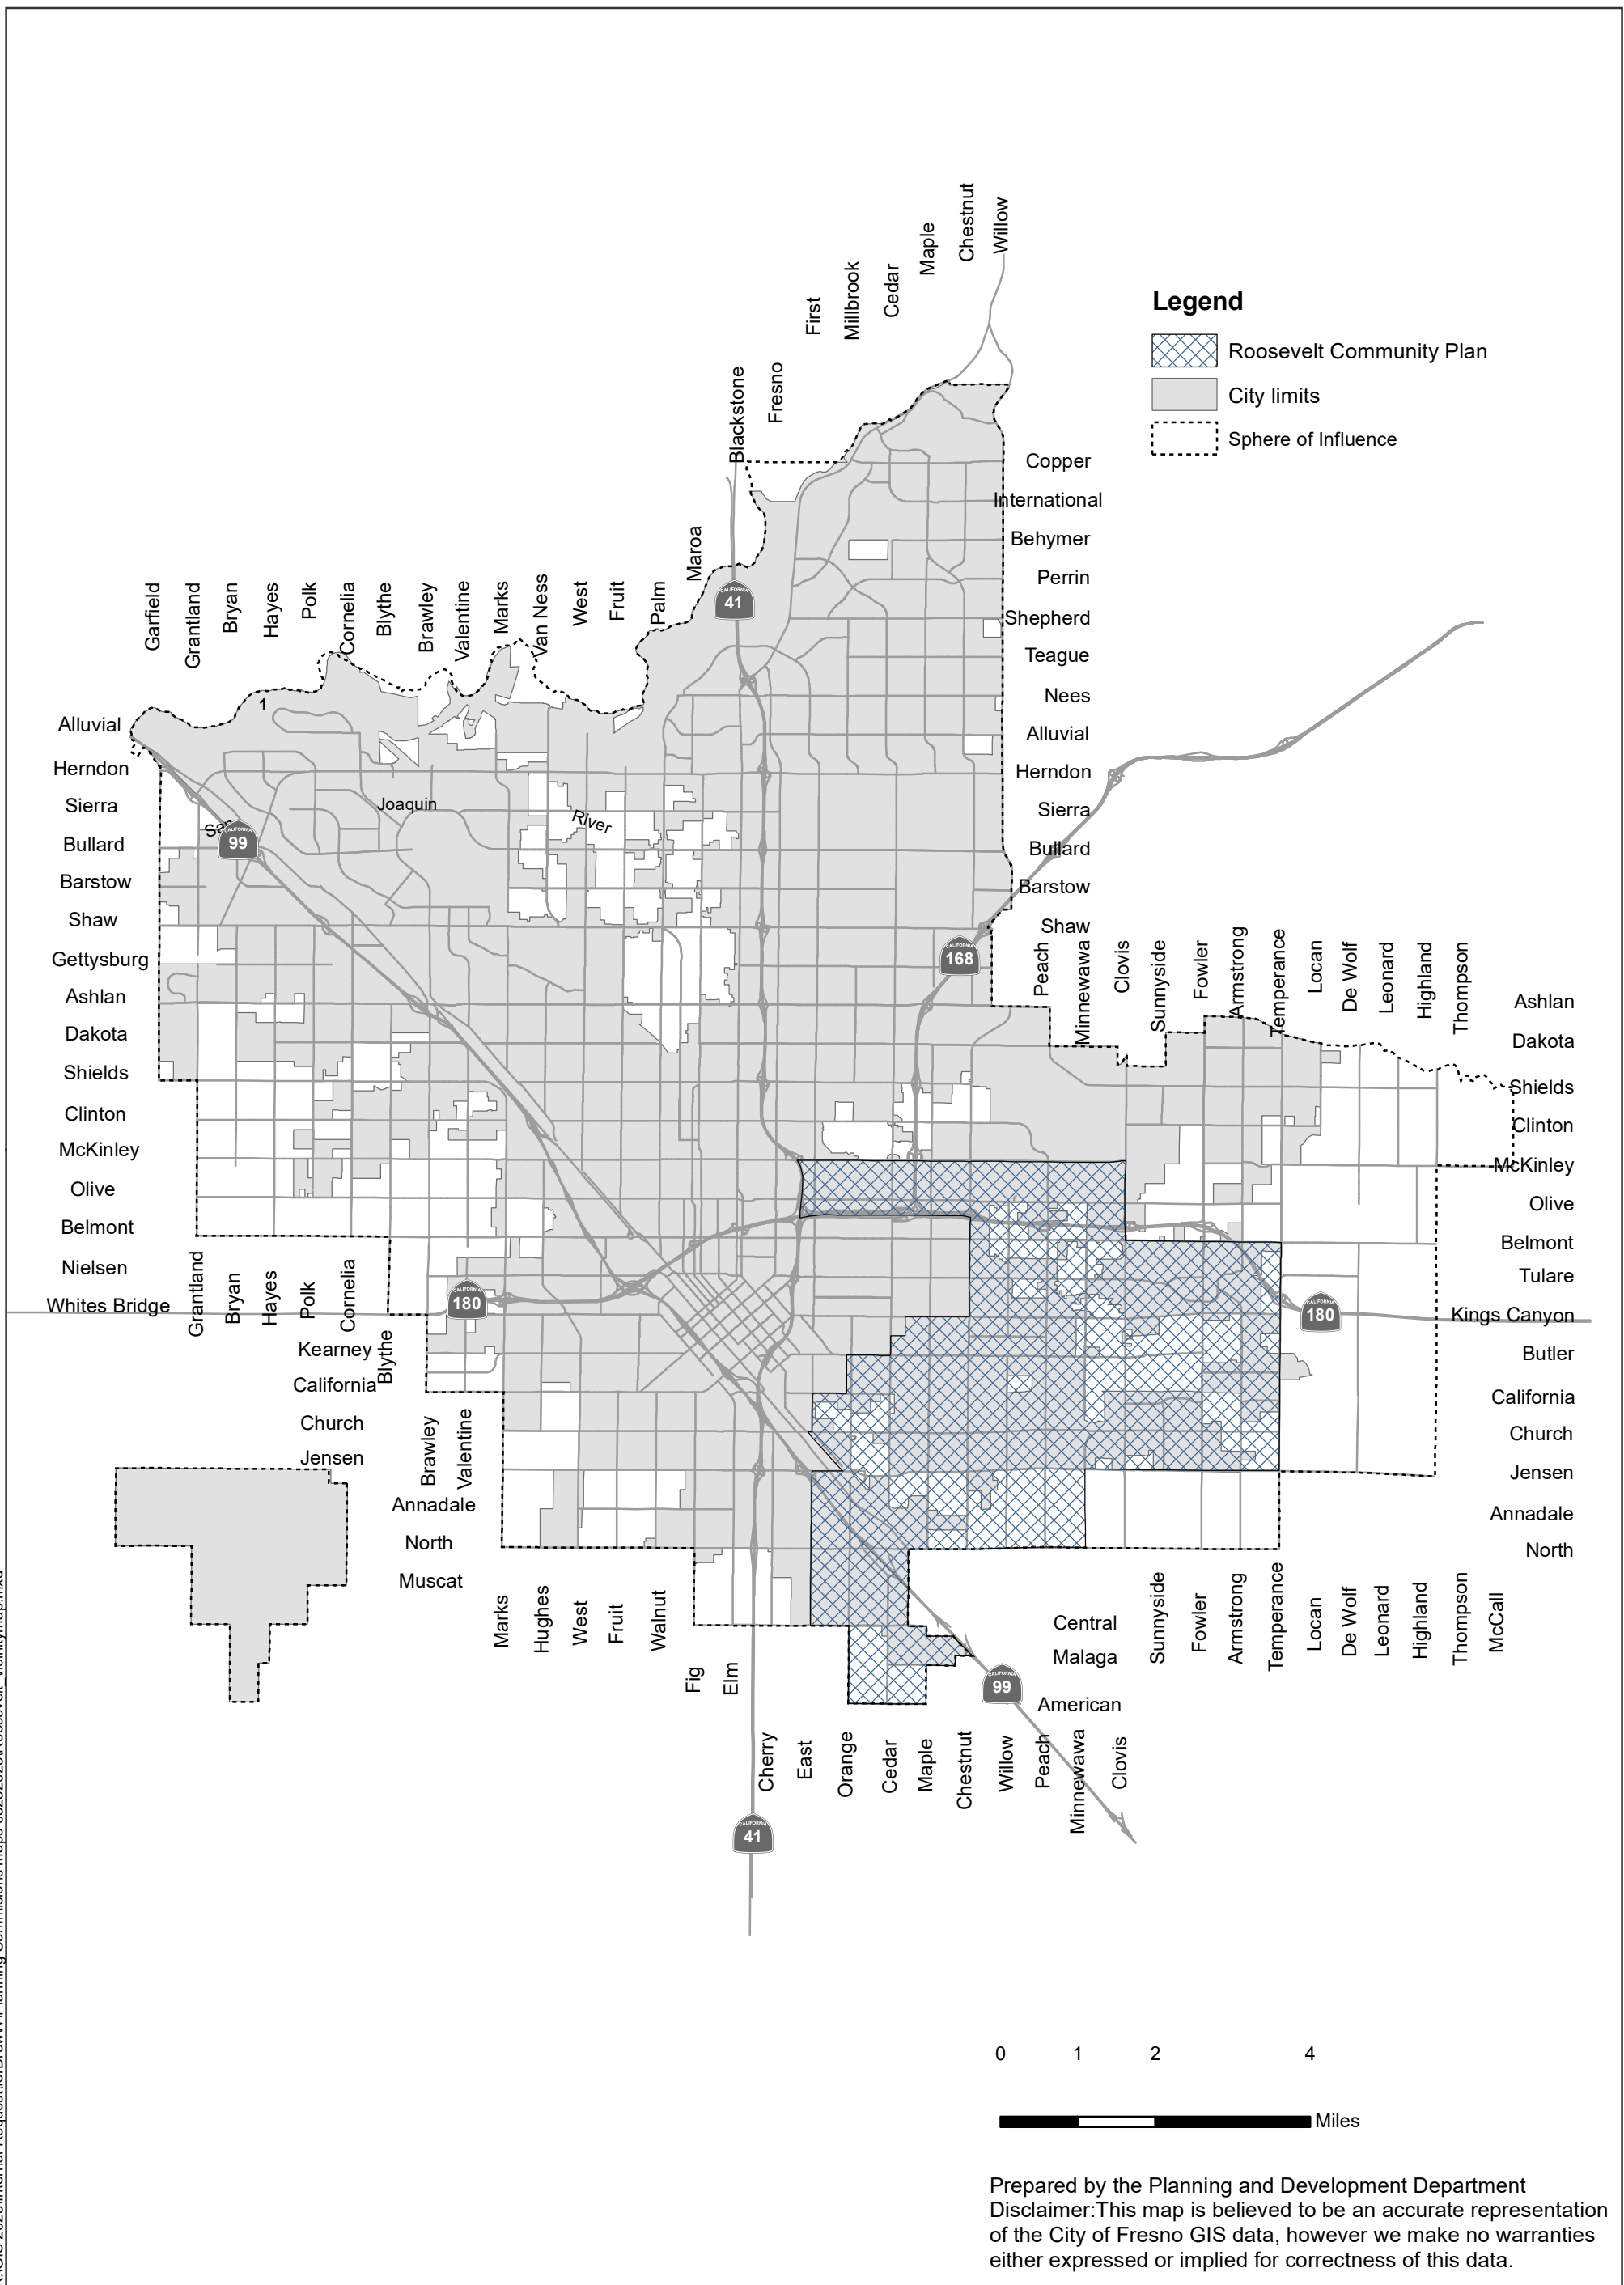

# Roosevelt Community Plan Area

Prepared by the Planning and Development Department  
 Disclaimer: This map is believed to be an accurate representation of the City of Fresno GIS data, however we make no warranties either expressed or implied for correctness of this data.

# Butler/Willow Specific Plan Area

K:\GIS\2023\Internal\_Request\forDrew\W\Planning\_Commissions\maps\05252023\ButlerWillow\_vicinitymap.mxd

Prepared by the Planning and Development Department  
Disclaimer: This map is believed to be an accurate representation of the City of Fresno GIS data, however we make no warranties either expressed or implied for correctness of this data.