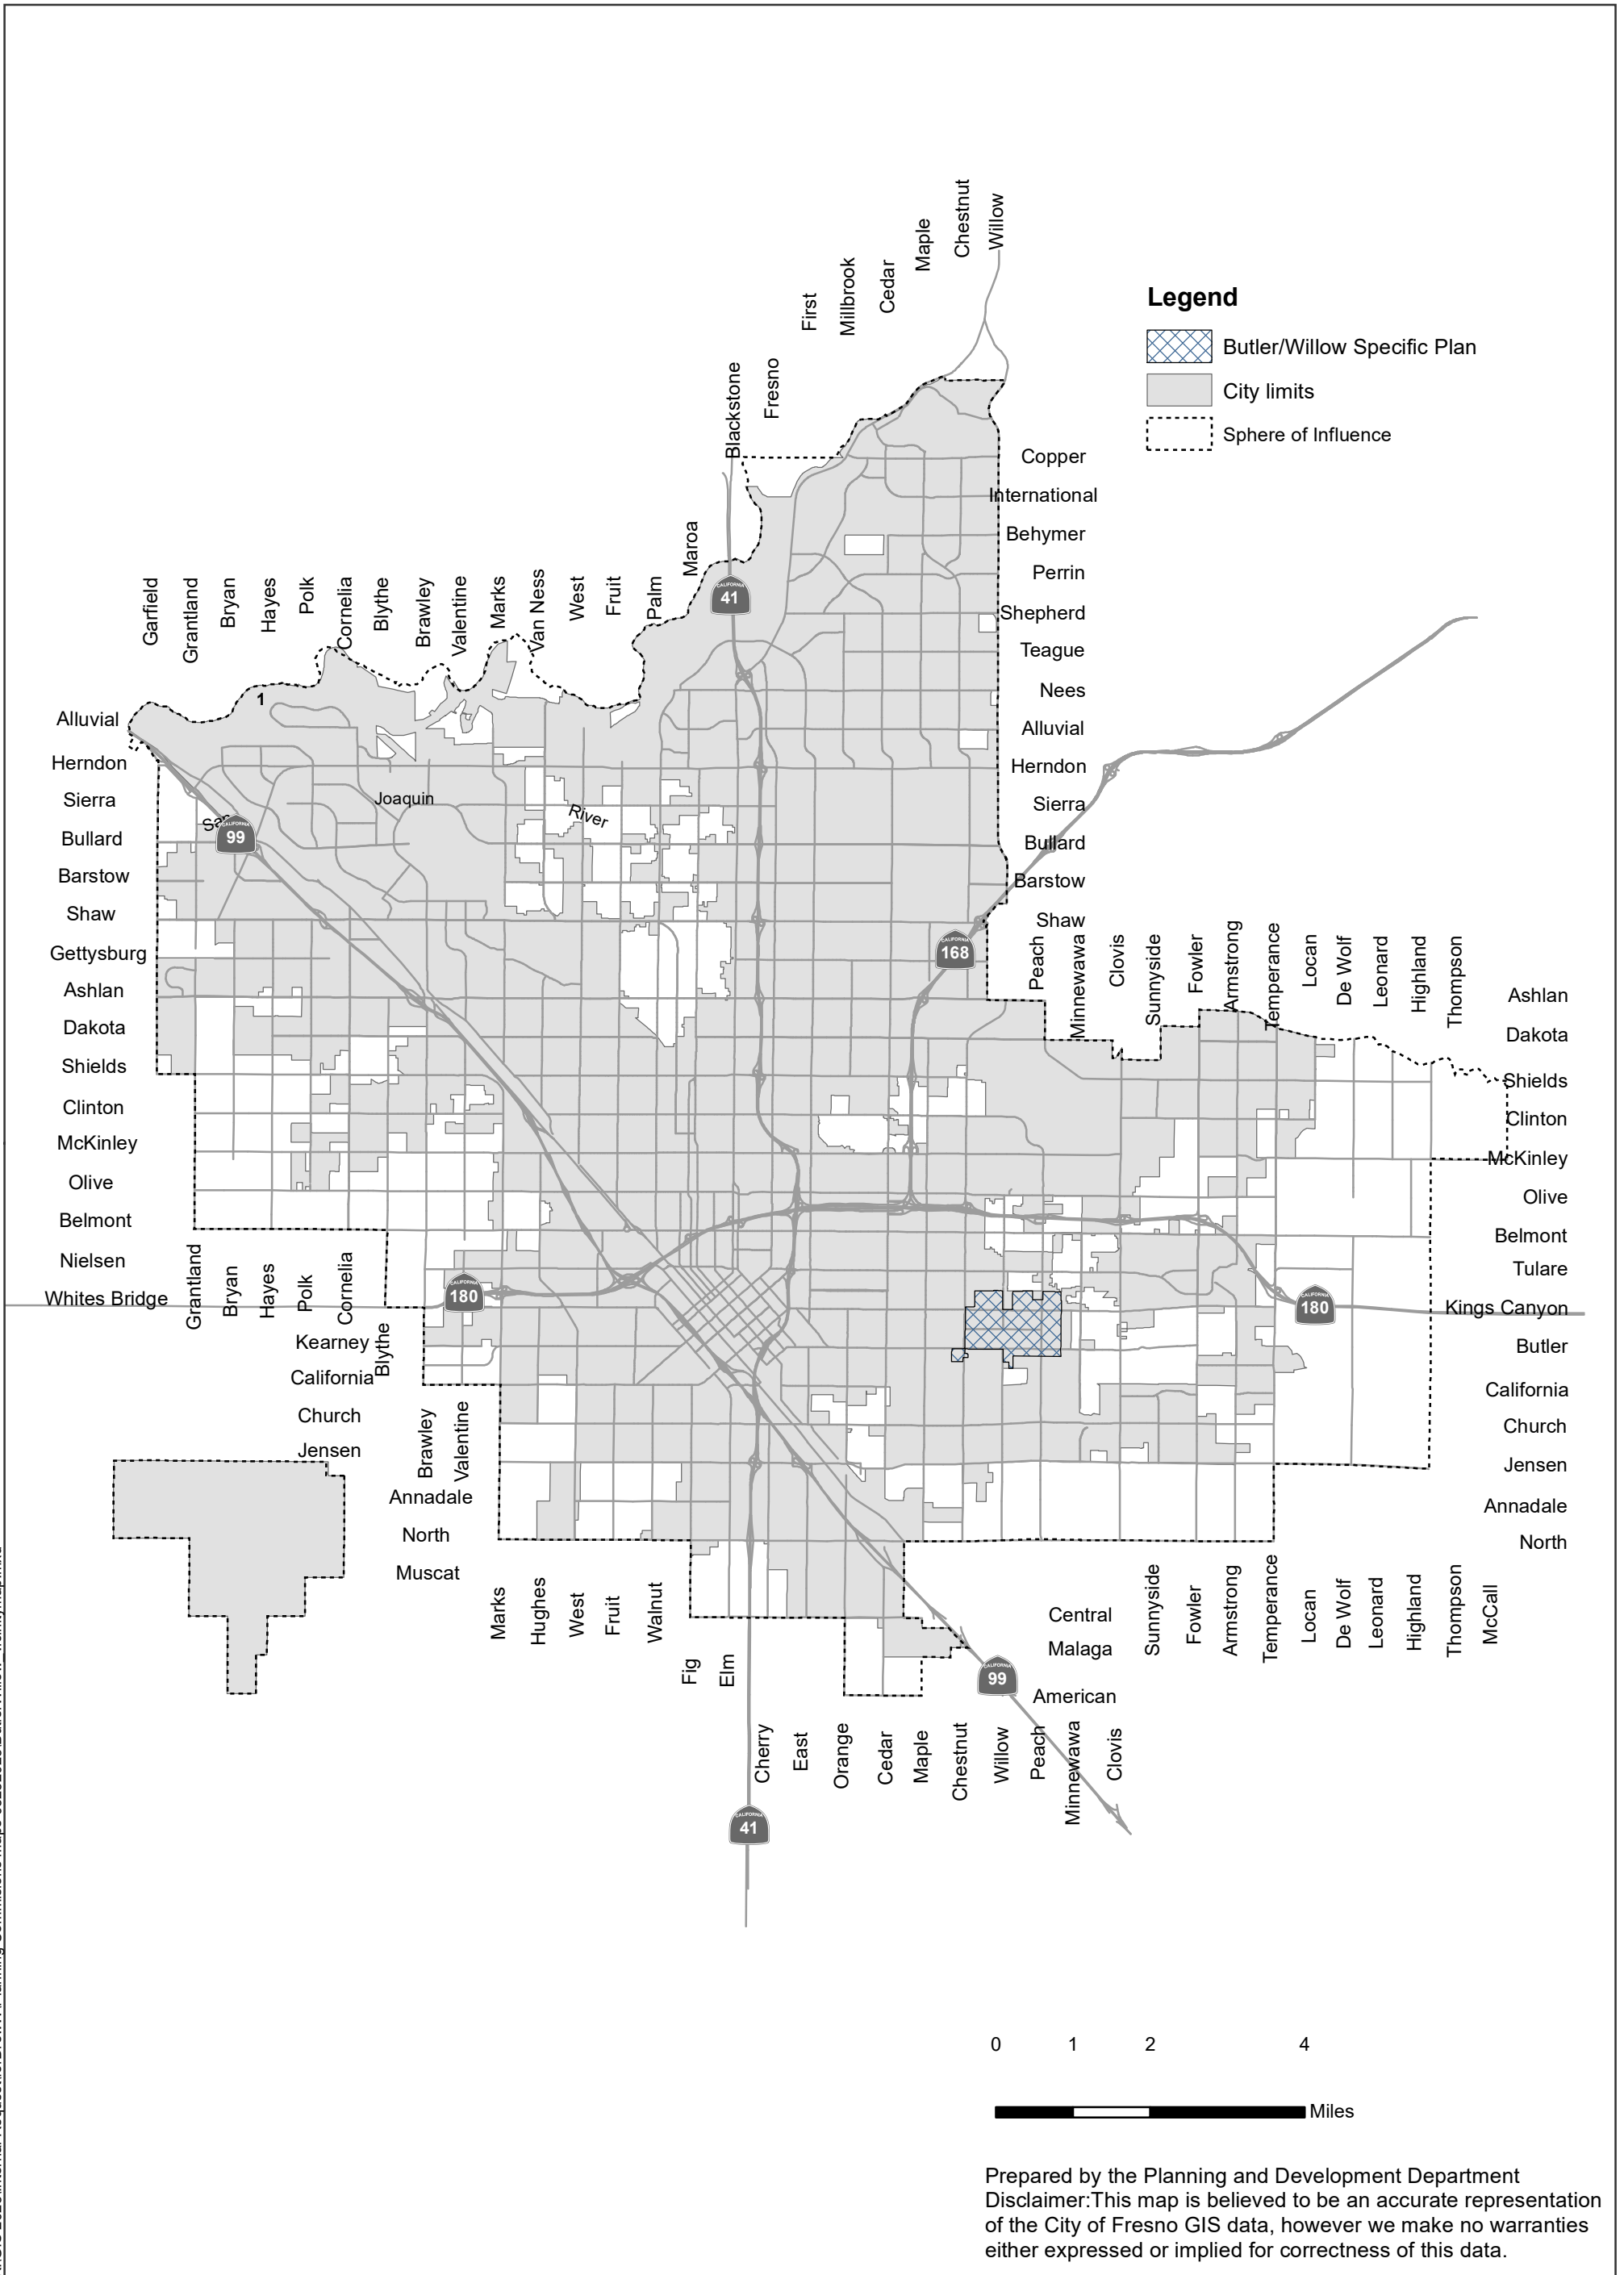

# Roosevelt Community Plan Area

Prepared by the Planning and Development Department  
 Disclaimer: This map is believed to be an accurate representation of the City of Fresno GIS data, however we make no warranties either expressed or implied for correctness of this data.

# Butler/Willow Specific Plan Area

K:\GIS\2023\Internal\_Request\forDrew\W\Planning\_Commissions\maps\05252023\ButlerWillow\_vicinitymap.mxd

Prepared by the Planning and Development Department  
Disclaimer: This map is believed to be an accurate representation of the City of Fresno GIS data, however we make no warranties either expressed or implied for correctness of this data.