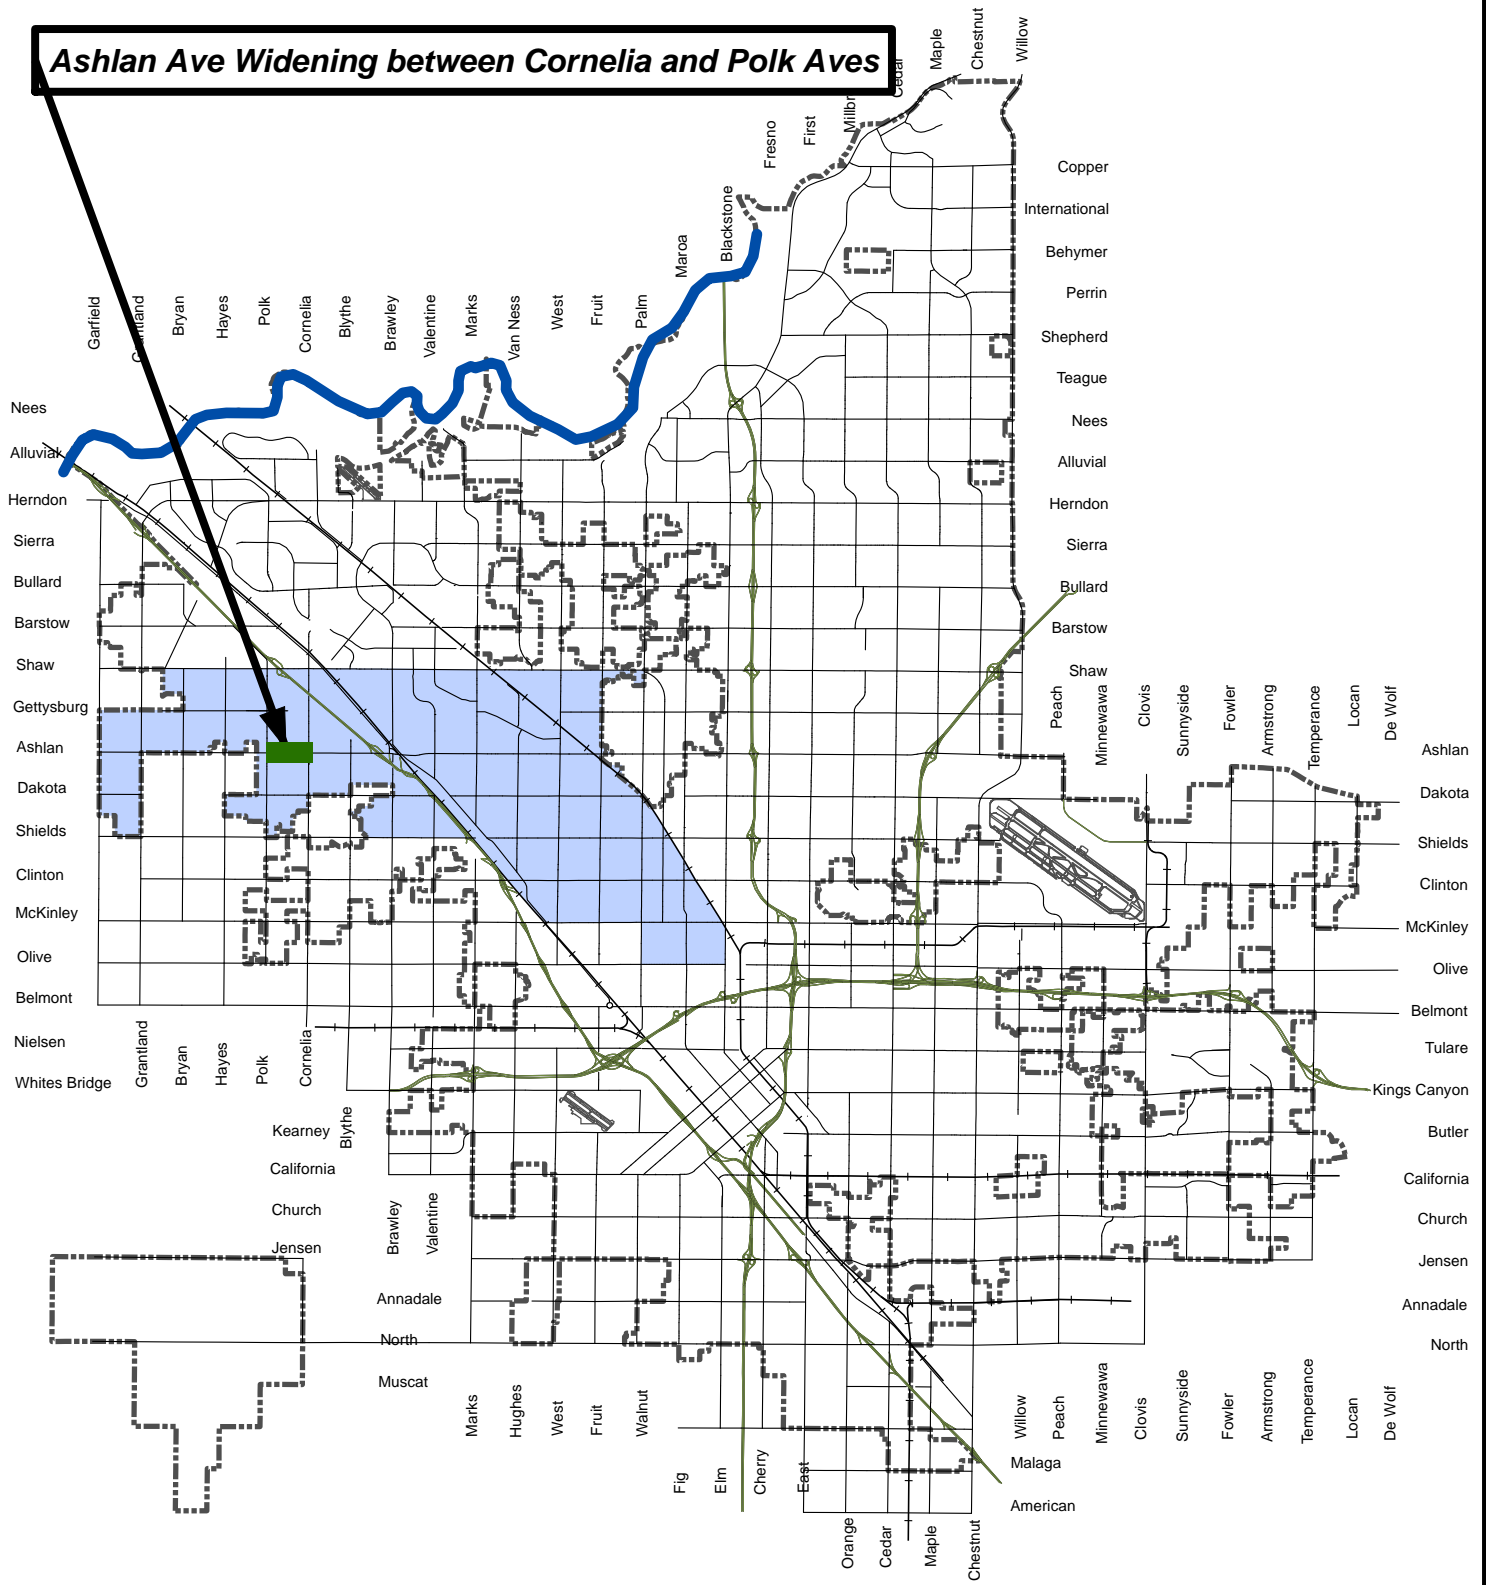

Ashlan Ave Widening between Cornelia and Polk Aves

VICINITY MAP

Ashlan Ave Widening between Cornelia and Polk Aves

Project ID: PW00891
Council District: 1

-  City Limits
-  Council District