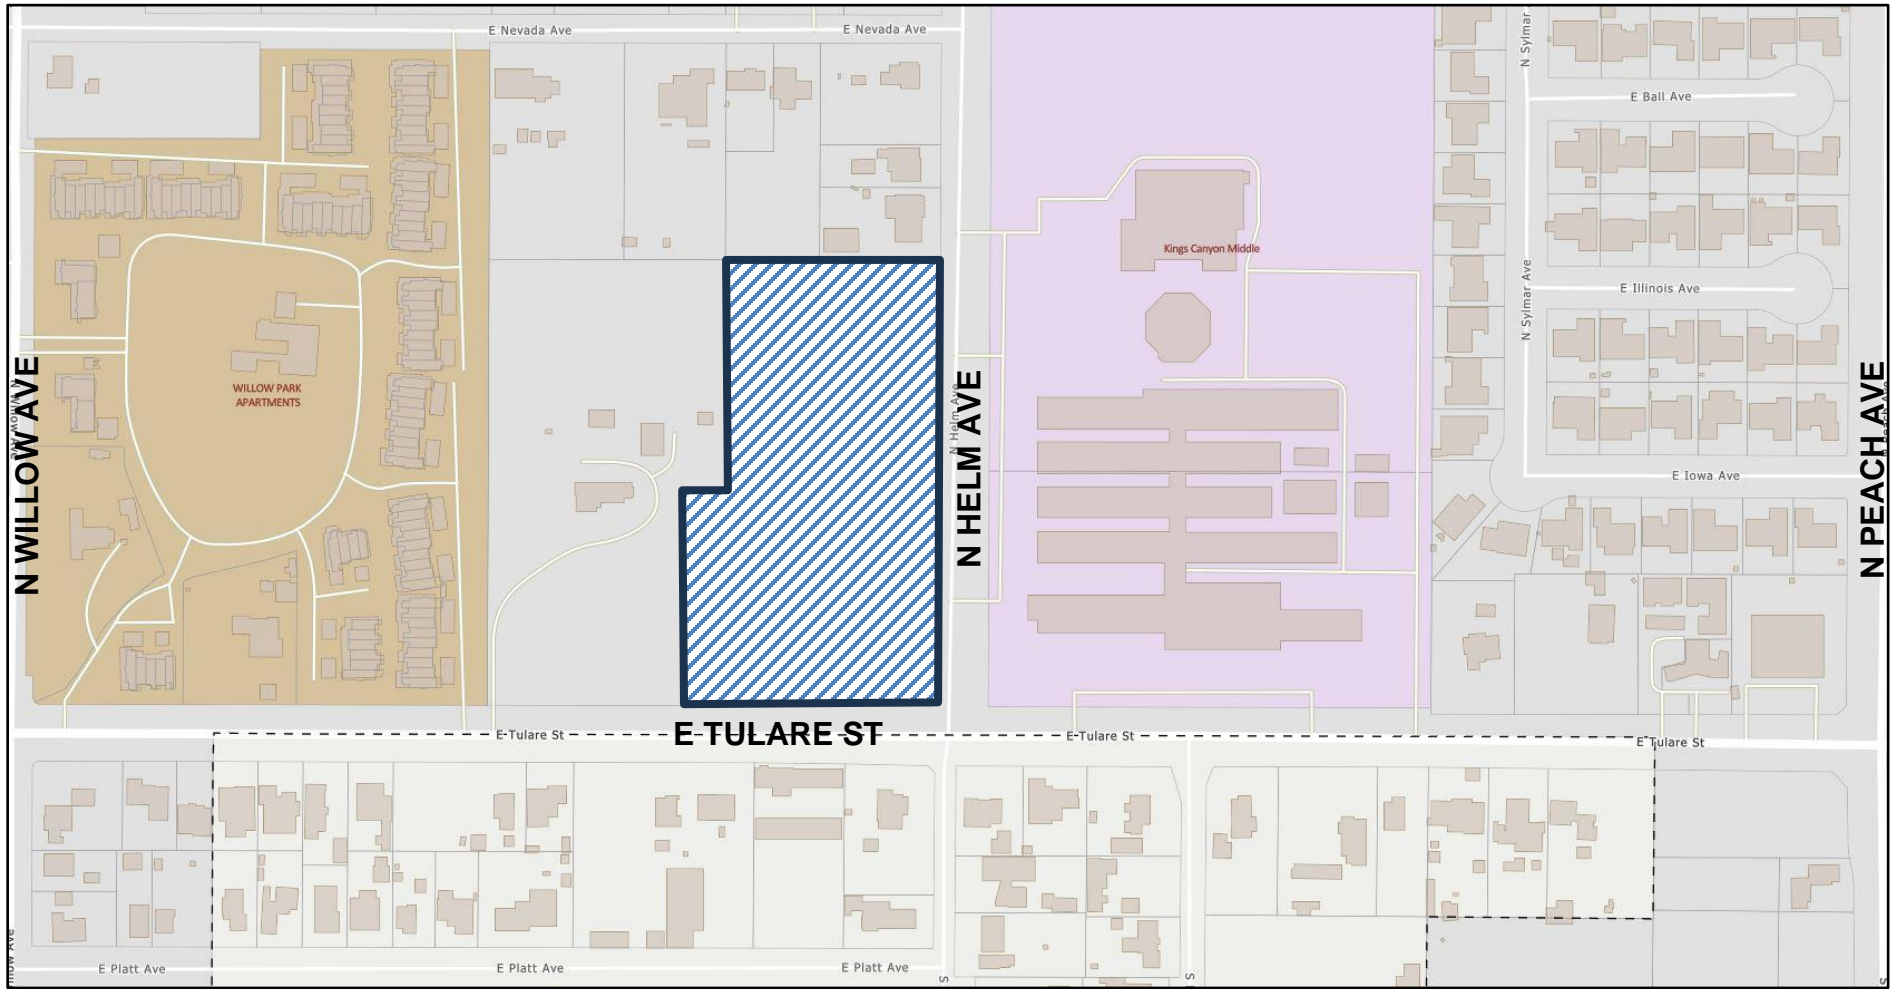

Exhibit A

VICINITY MAP

LEGEND

Subject Property
Approx. 4.83 acres