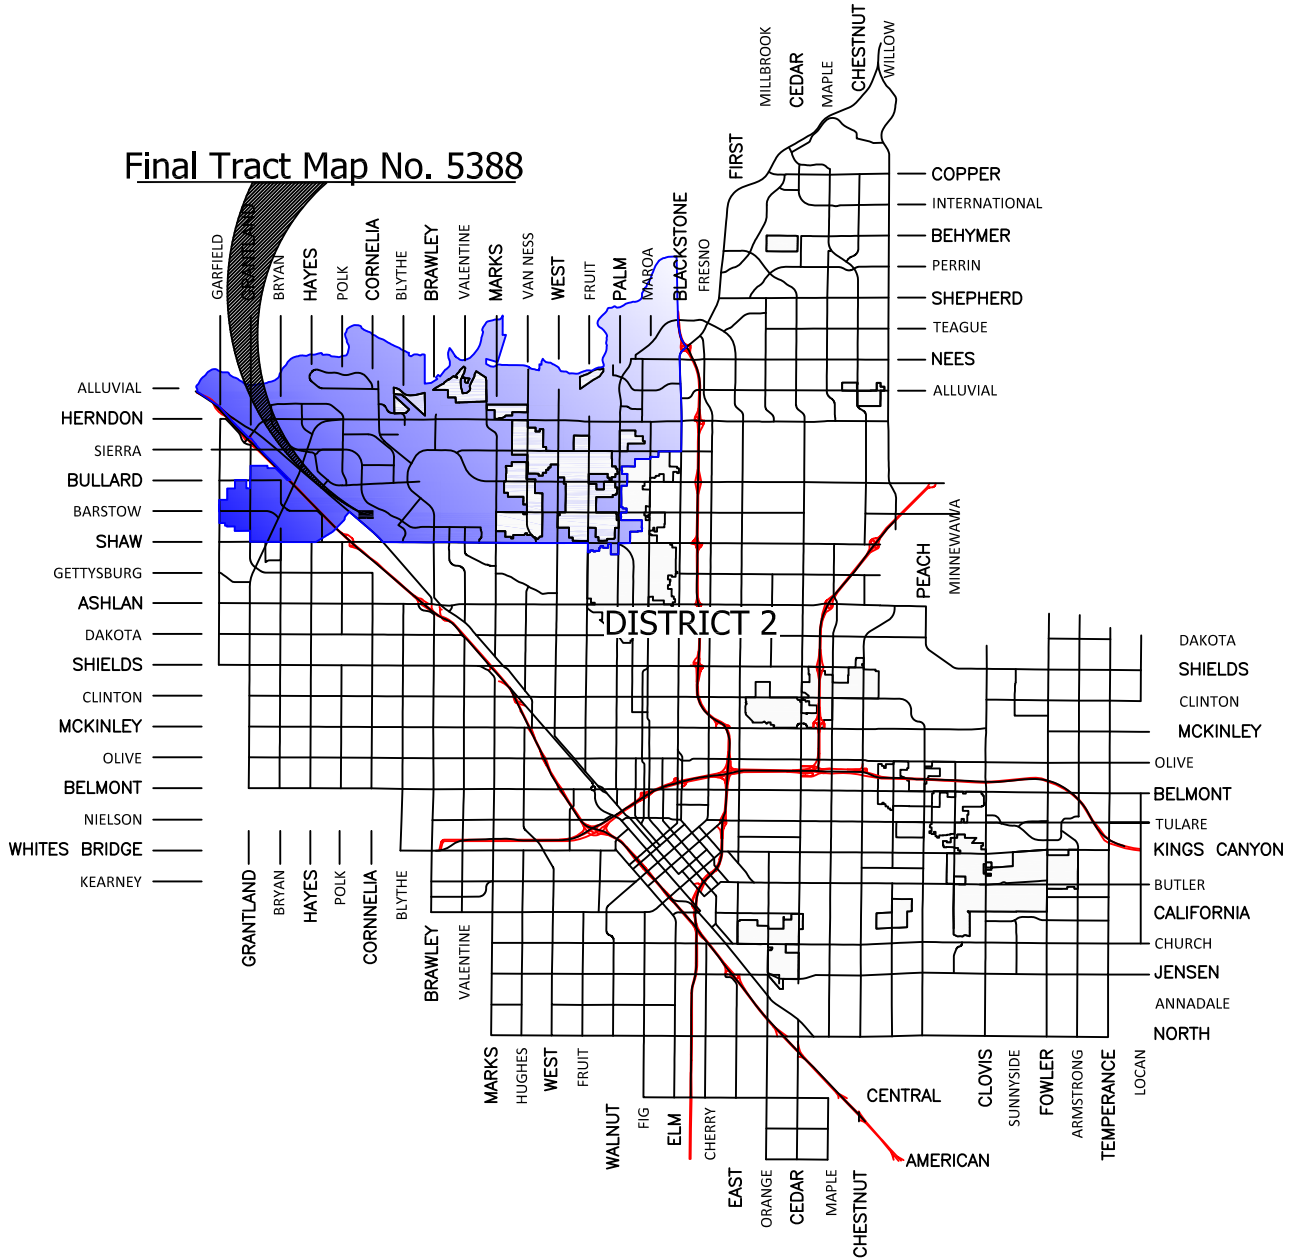

CITY OF
FRESNO
 PUBLIC WORKS DEPARTMENT
 TRAFFIC OPERATIONS AND PLANNING DIVISION

NOT TO SCALE
 November 9, 2022

Final Tract Map No. 5388

LOCATION MAP
 ANNEXATION NO. 135
 COMMUNITY FACILITIES DISTRICT NO. 11