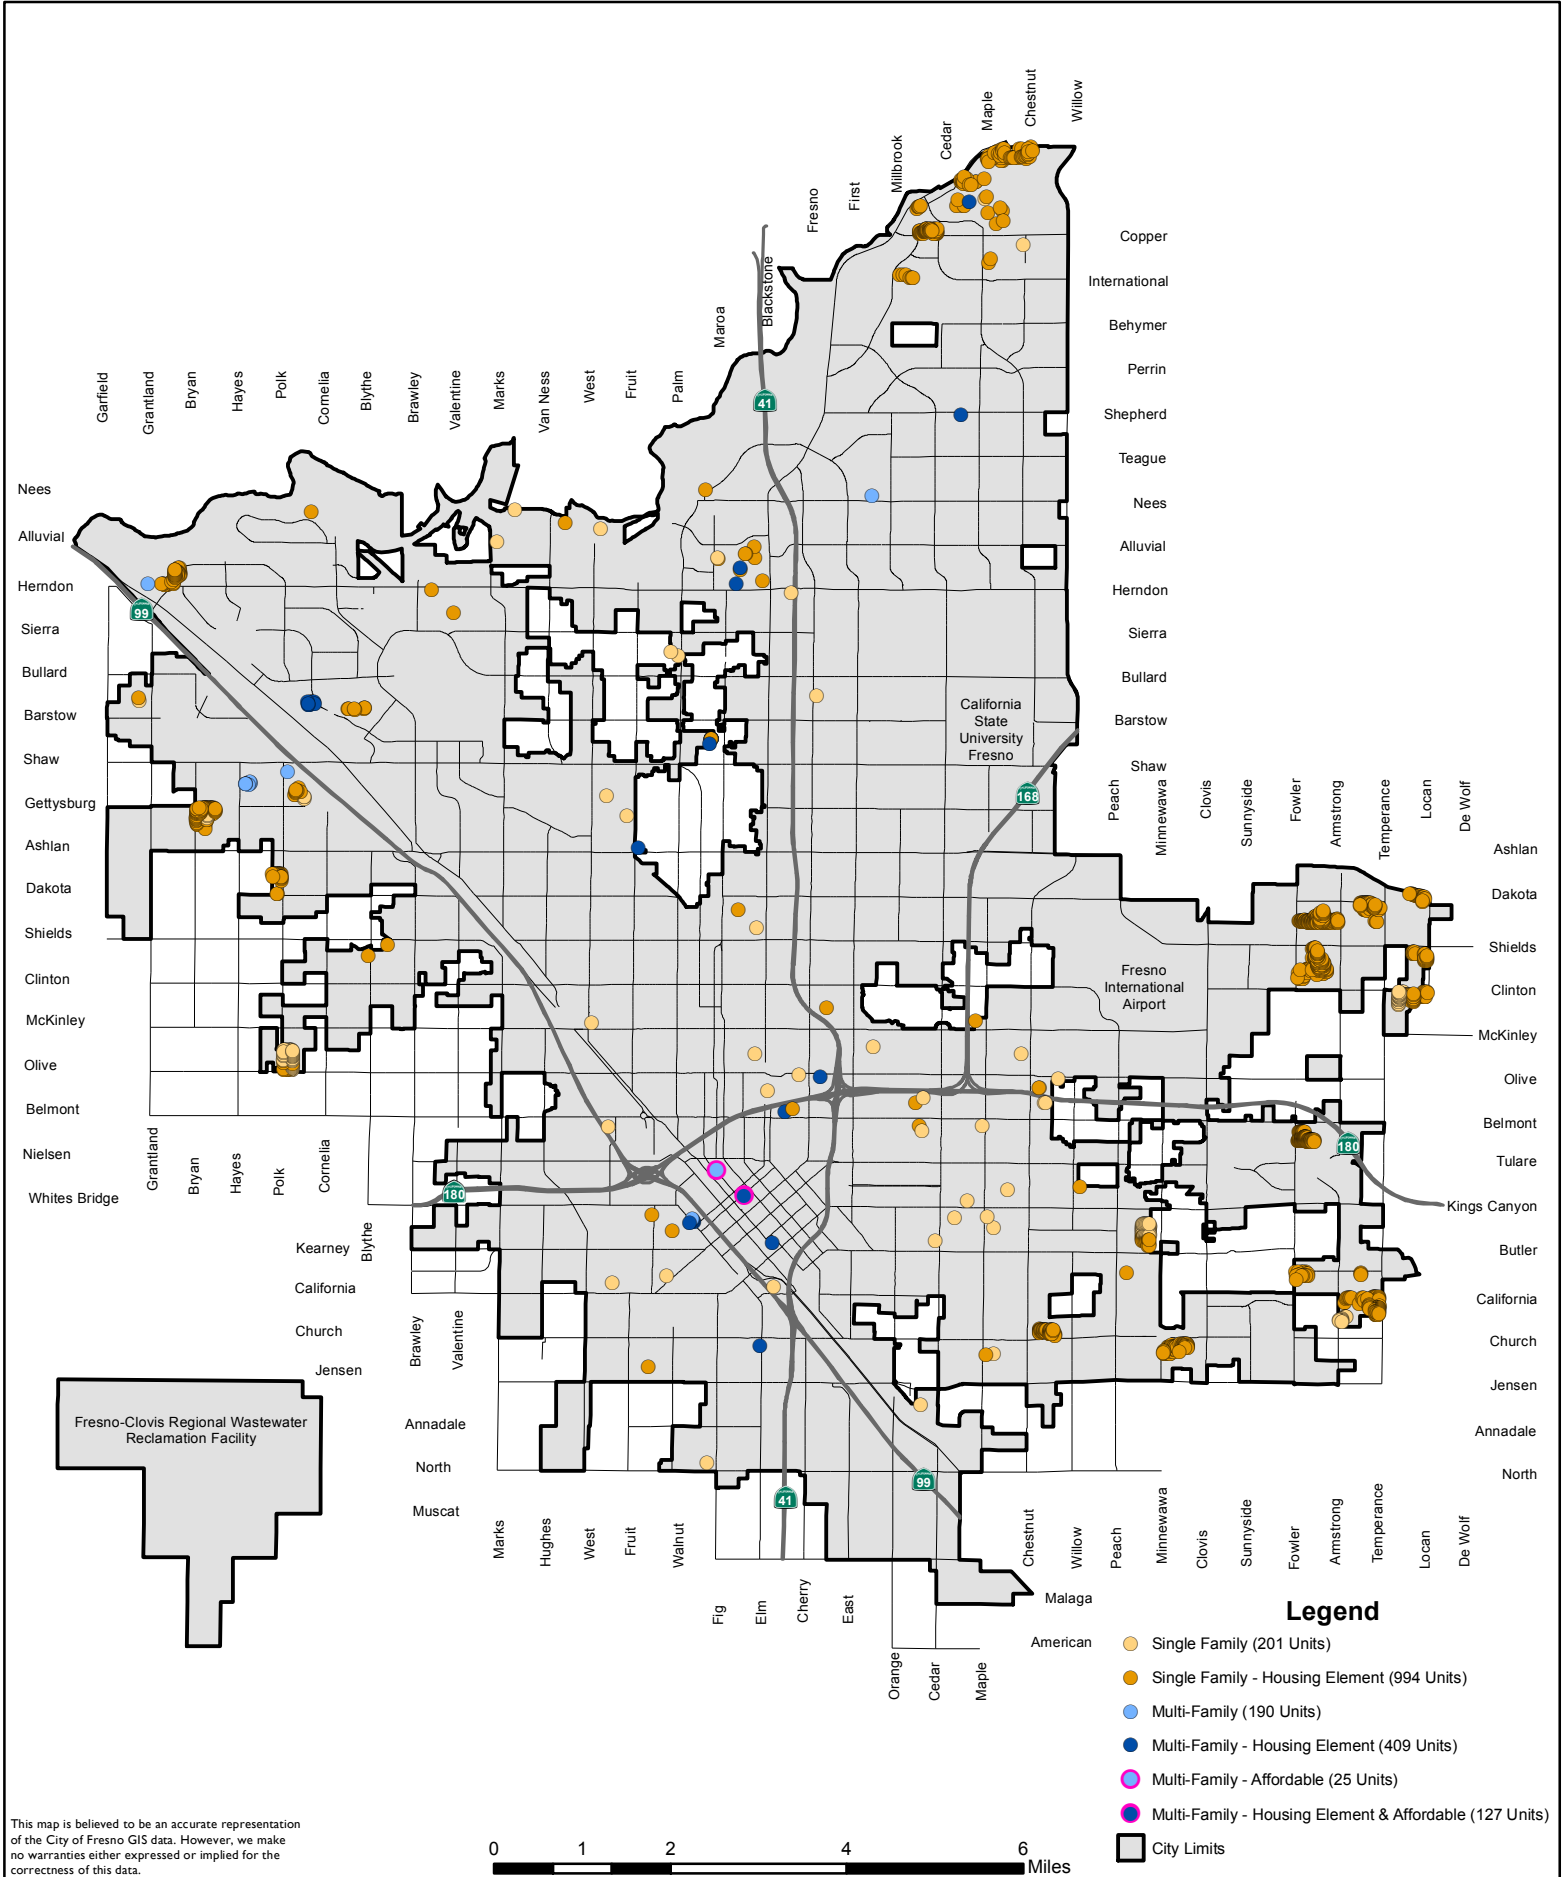

City of Fresno
Development and Resource Management Department
Fresno General Plan Housing Element Annual Progress Report for 2018
Housing Development Applications Submitted