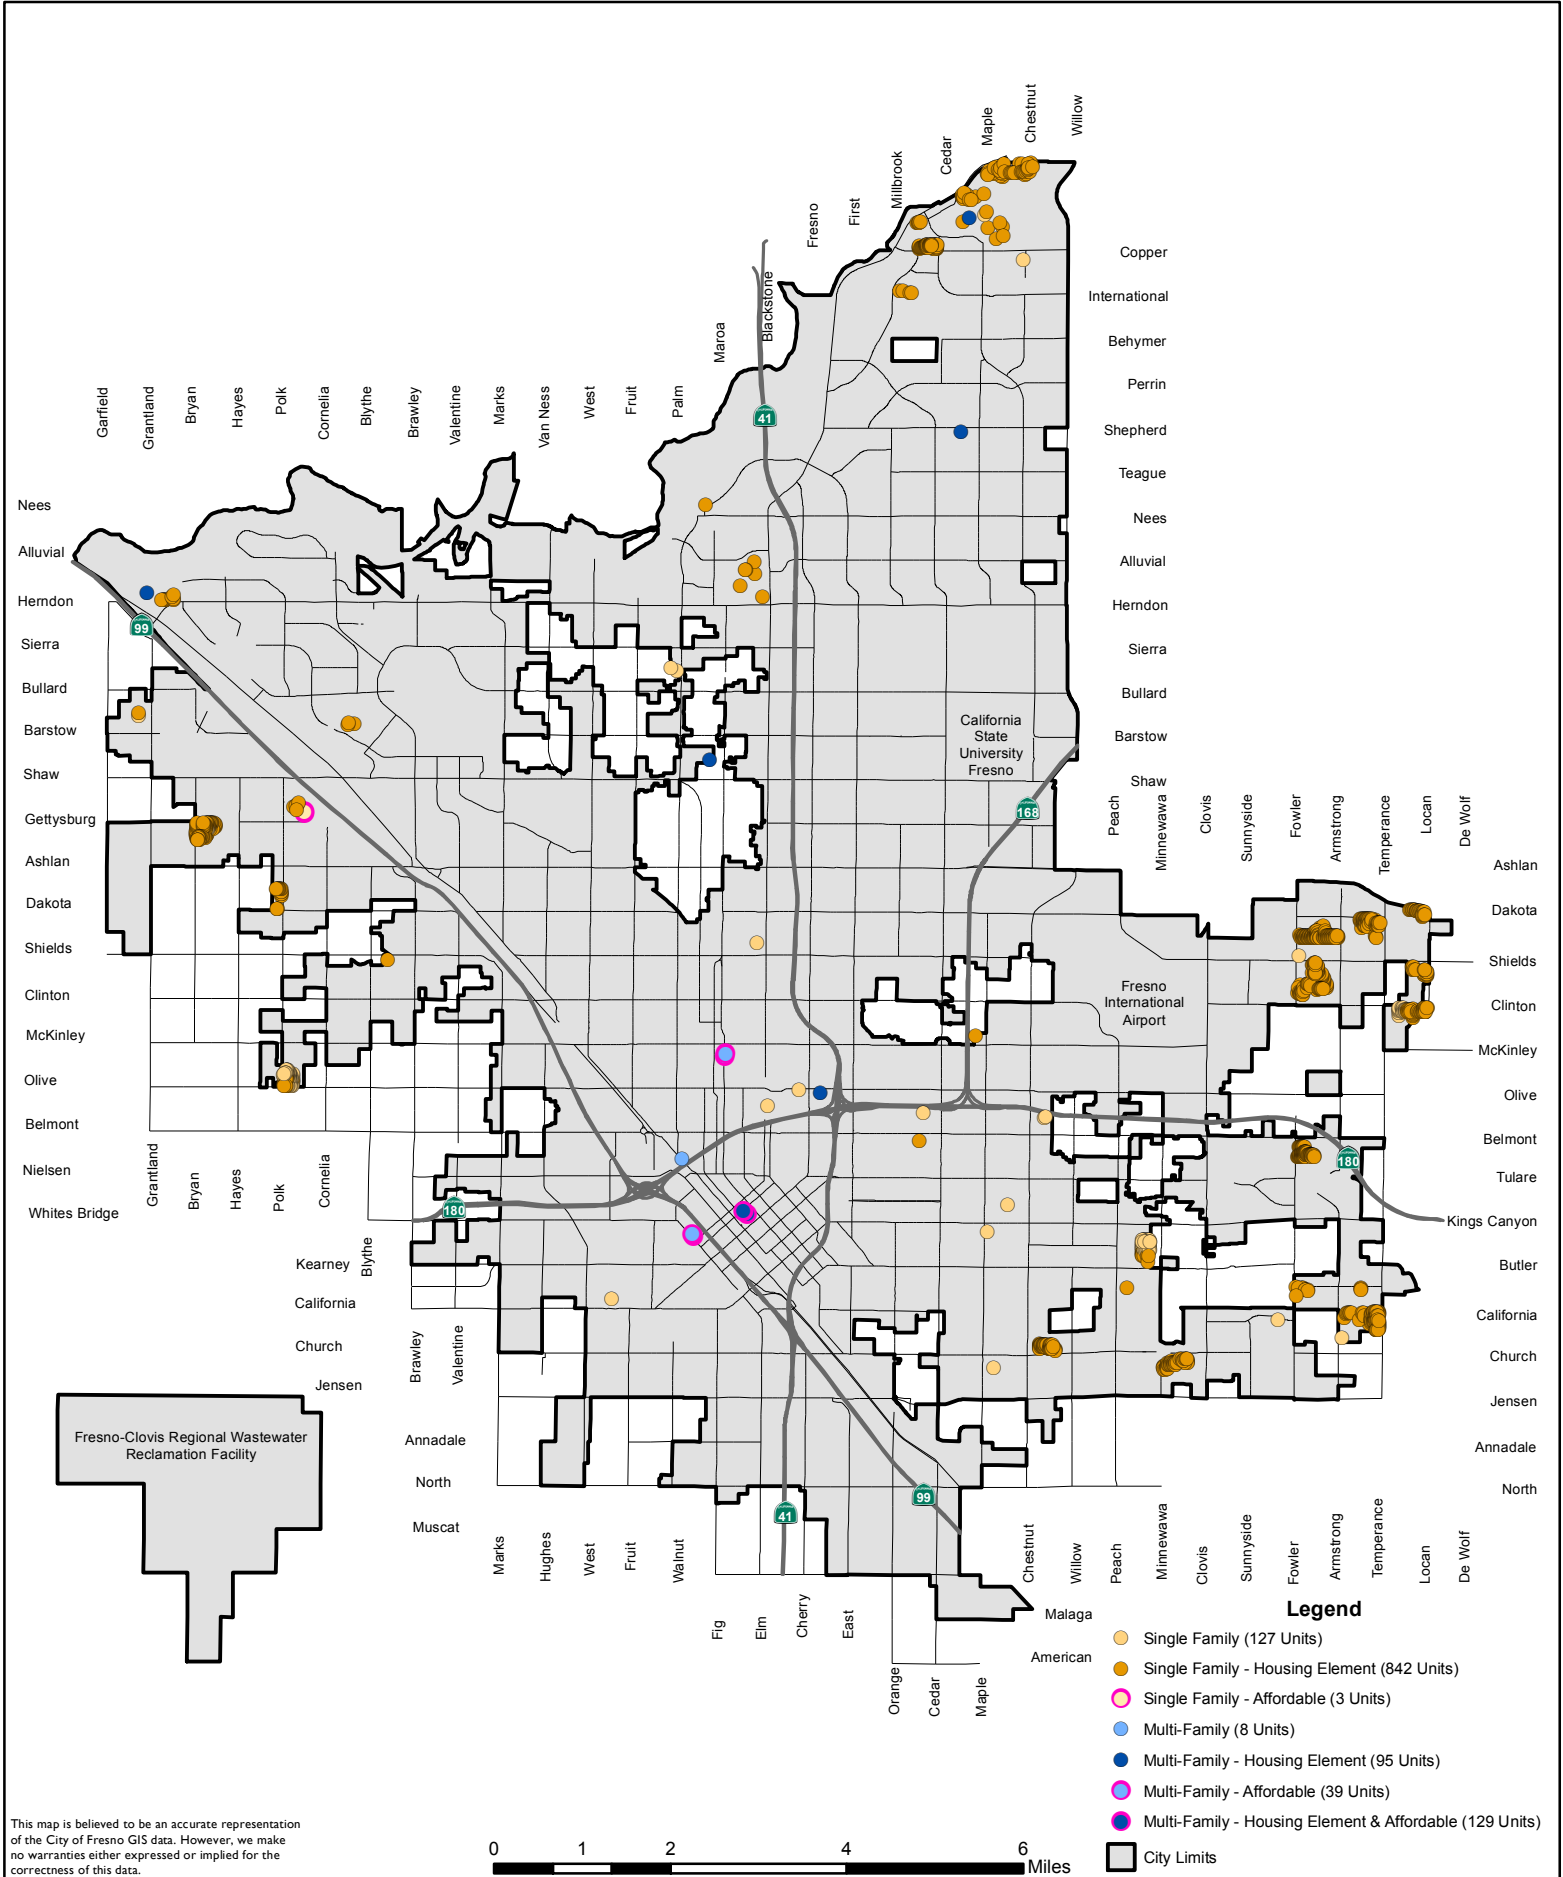

City of Fresno
Development and Resource Management Department
Fresno General Plan Housing Element Annual Progress Report for 2018
Housing Completed Entitlement