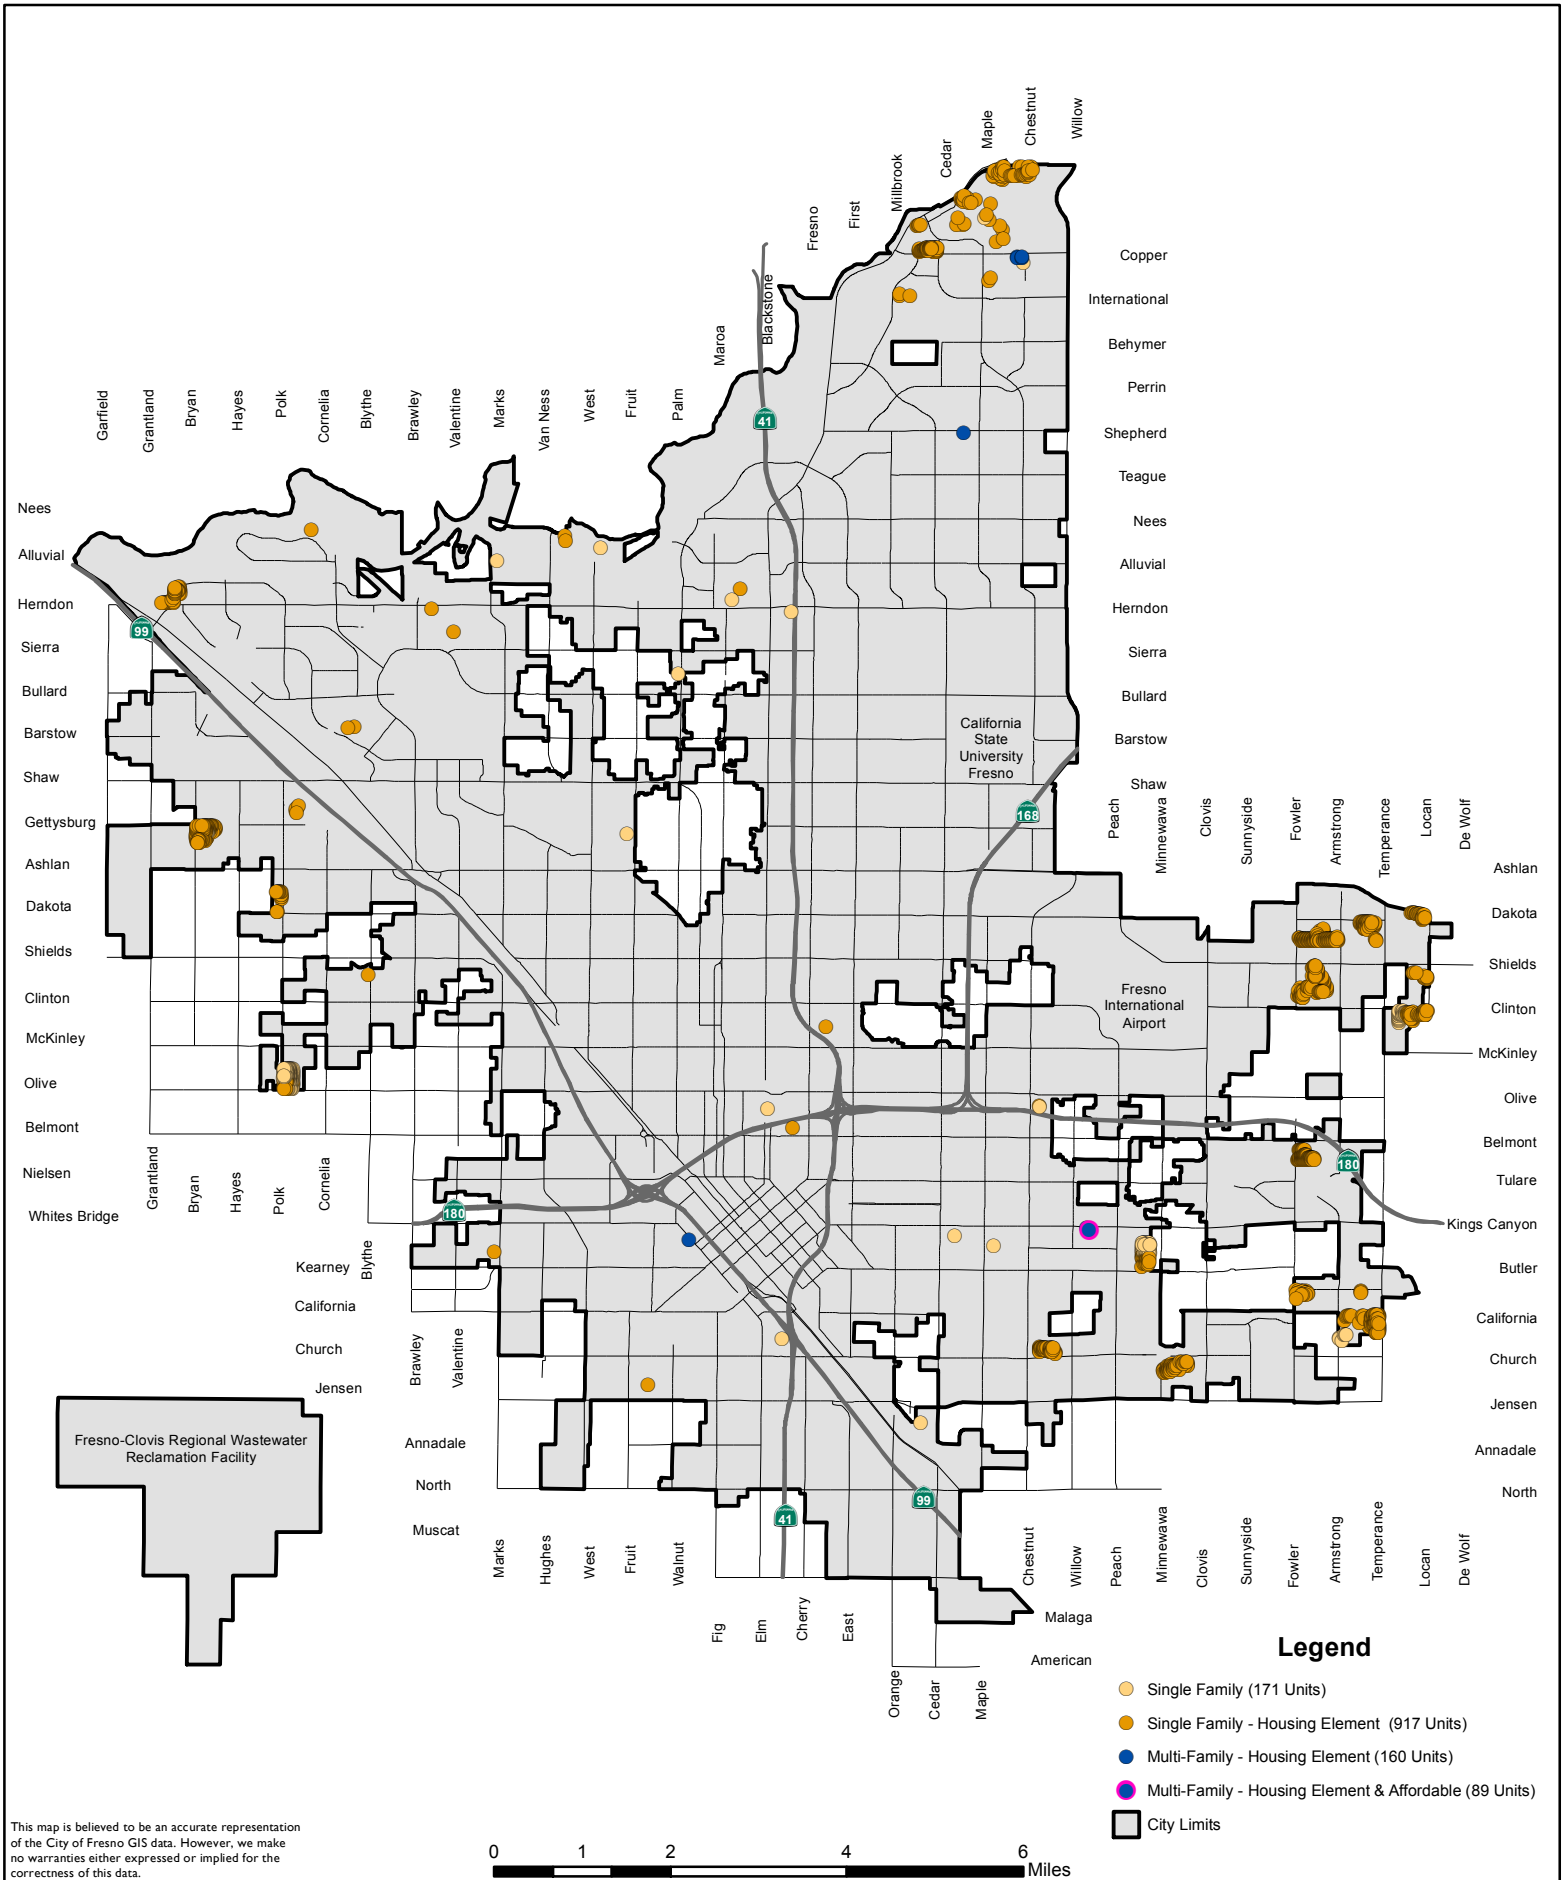

City of Fresno
 Development and Resource Management Department
 Fresno General Plan Housing Element Annual Progress Report for 2018
Housing Development Applications Submitted

This map is believed to be an accurate representation of the City of Fresno GIS data. However, we make no warranties either expressed or implied for the correctness of this data.

This map is believed to be an accurate representation of the City of Fresno GIS data. However, we make no warranties either expressed or implied for the correctness of this data.

City of Fresno
 Development and Resource Management Department
 Fresno General Plan Housing Element Annual Progress Report for 2018
Housing Constructed