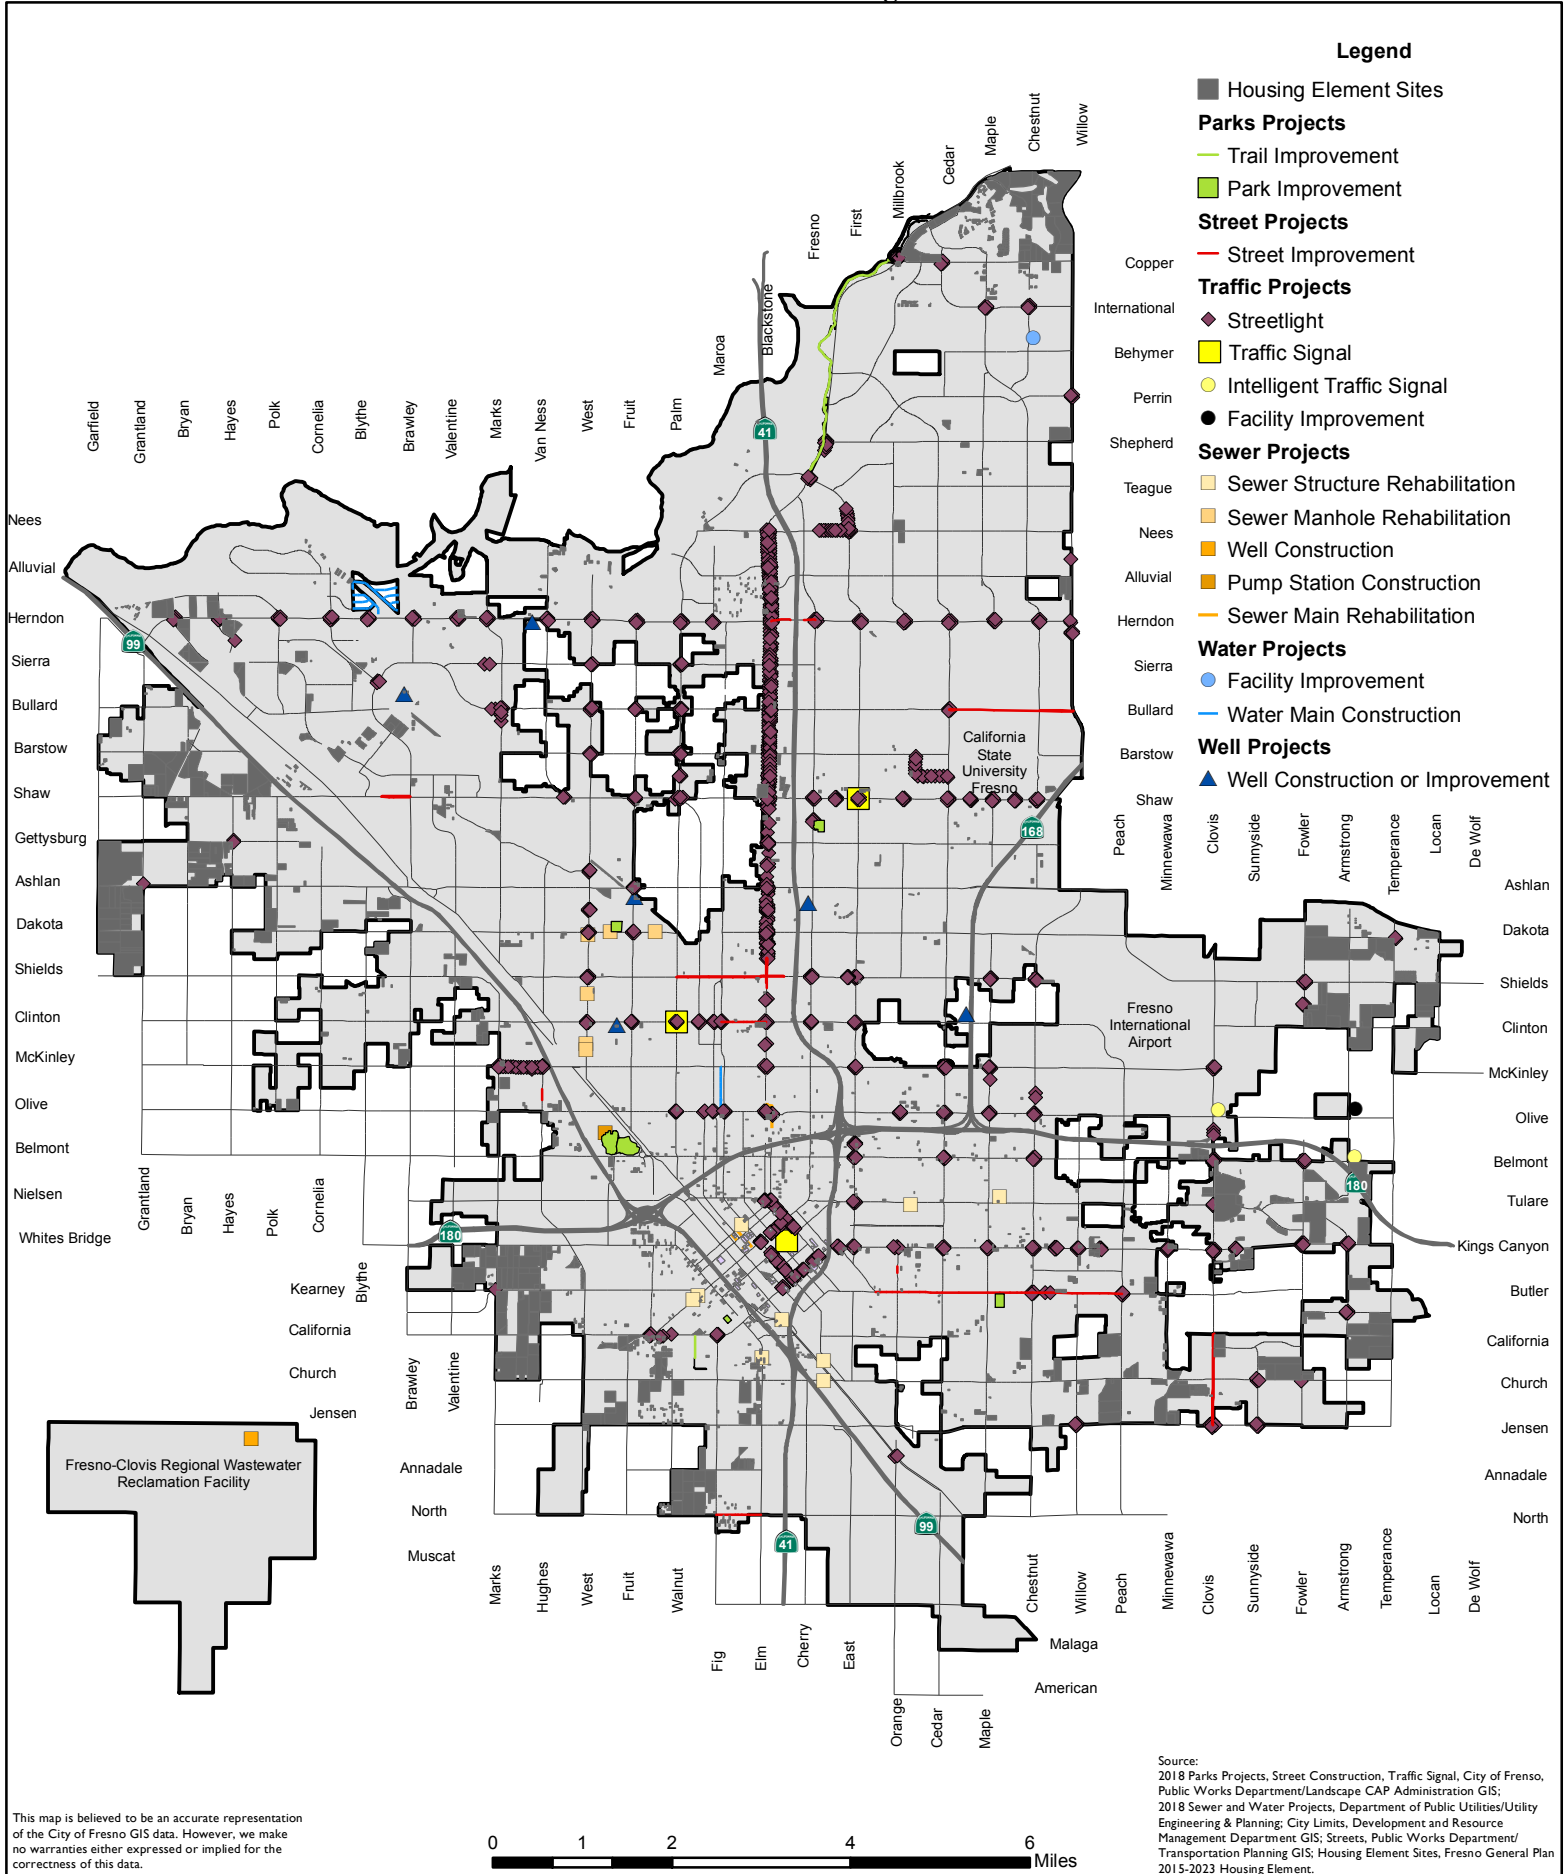

City of Fresno
Development and Resource Management Department
Fresno General Plan Housing Element Annual Progress Report for 2018
City of Fresno Infrastructure Projects Completed (Capital Improvement and CDBG Funded)
In Relation to Housing Sites