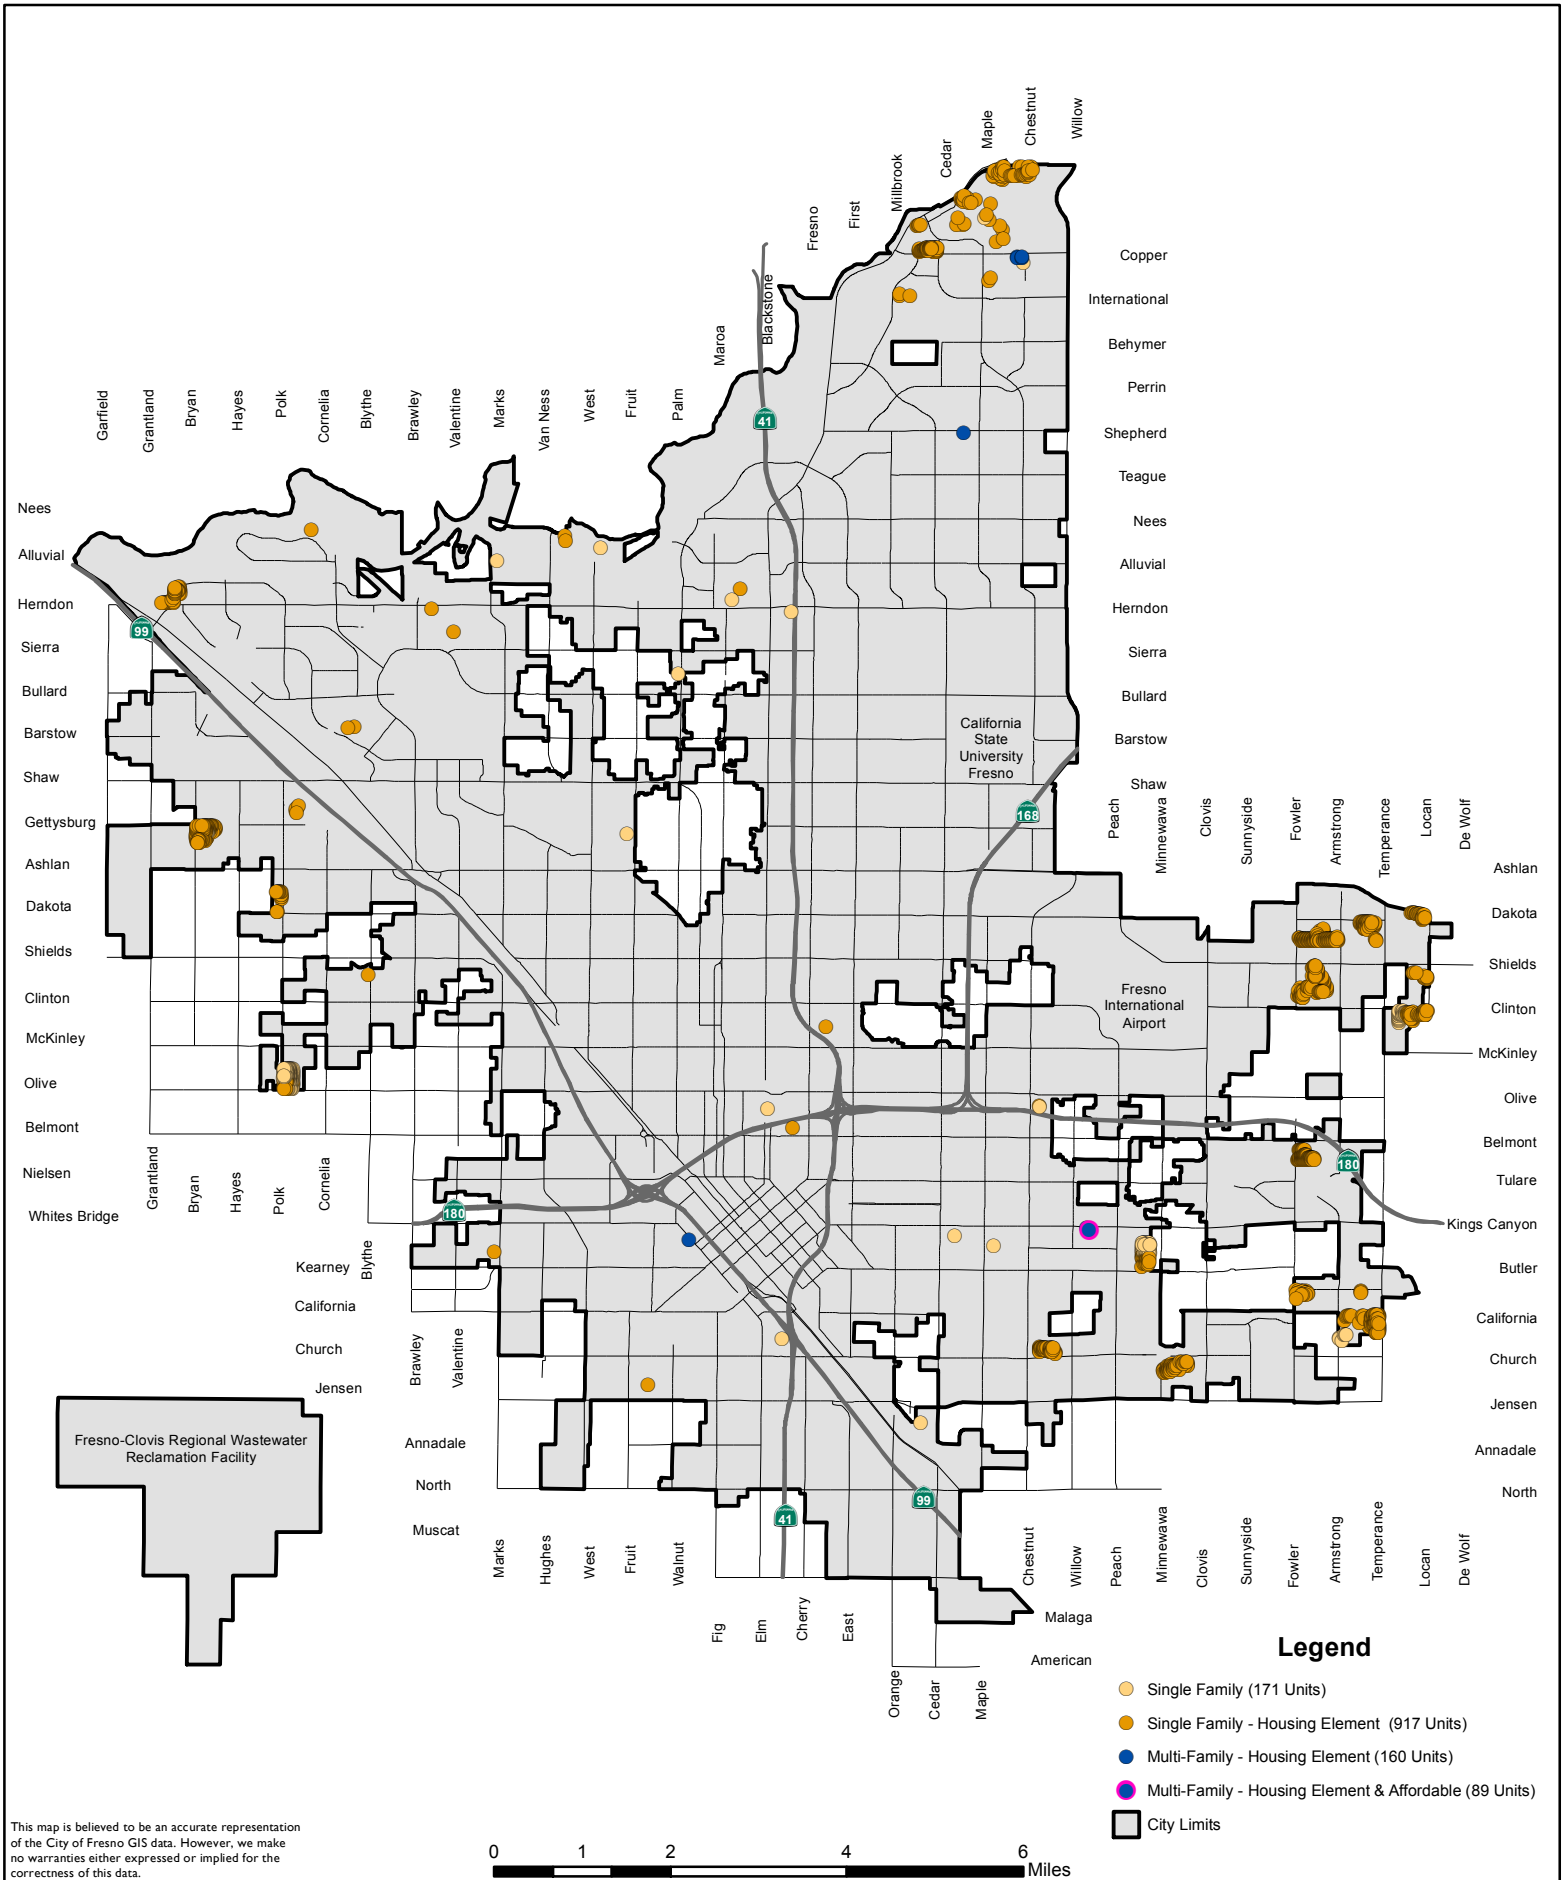

City of Fresno
 Development and Resource Management Department
 Fresno General Plan Housing Element Annual Progress Report for 2018
Housing Development Applications Submitted

This map is believed to be an accurate representation of the City of Fresno GIS data. However, we make no warranties either expressed or implied for the correctness of this data.

City of Fresno
 Development and Resource Management Department
 Fresno General Plan Housing Element Annual Progress Report for 2018
Housing Constructed

This map is believed to be an accurate representation of the City of Fresno GIS data. However, we make no warranties either expressed or implied for the correctness of this data.