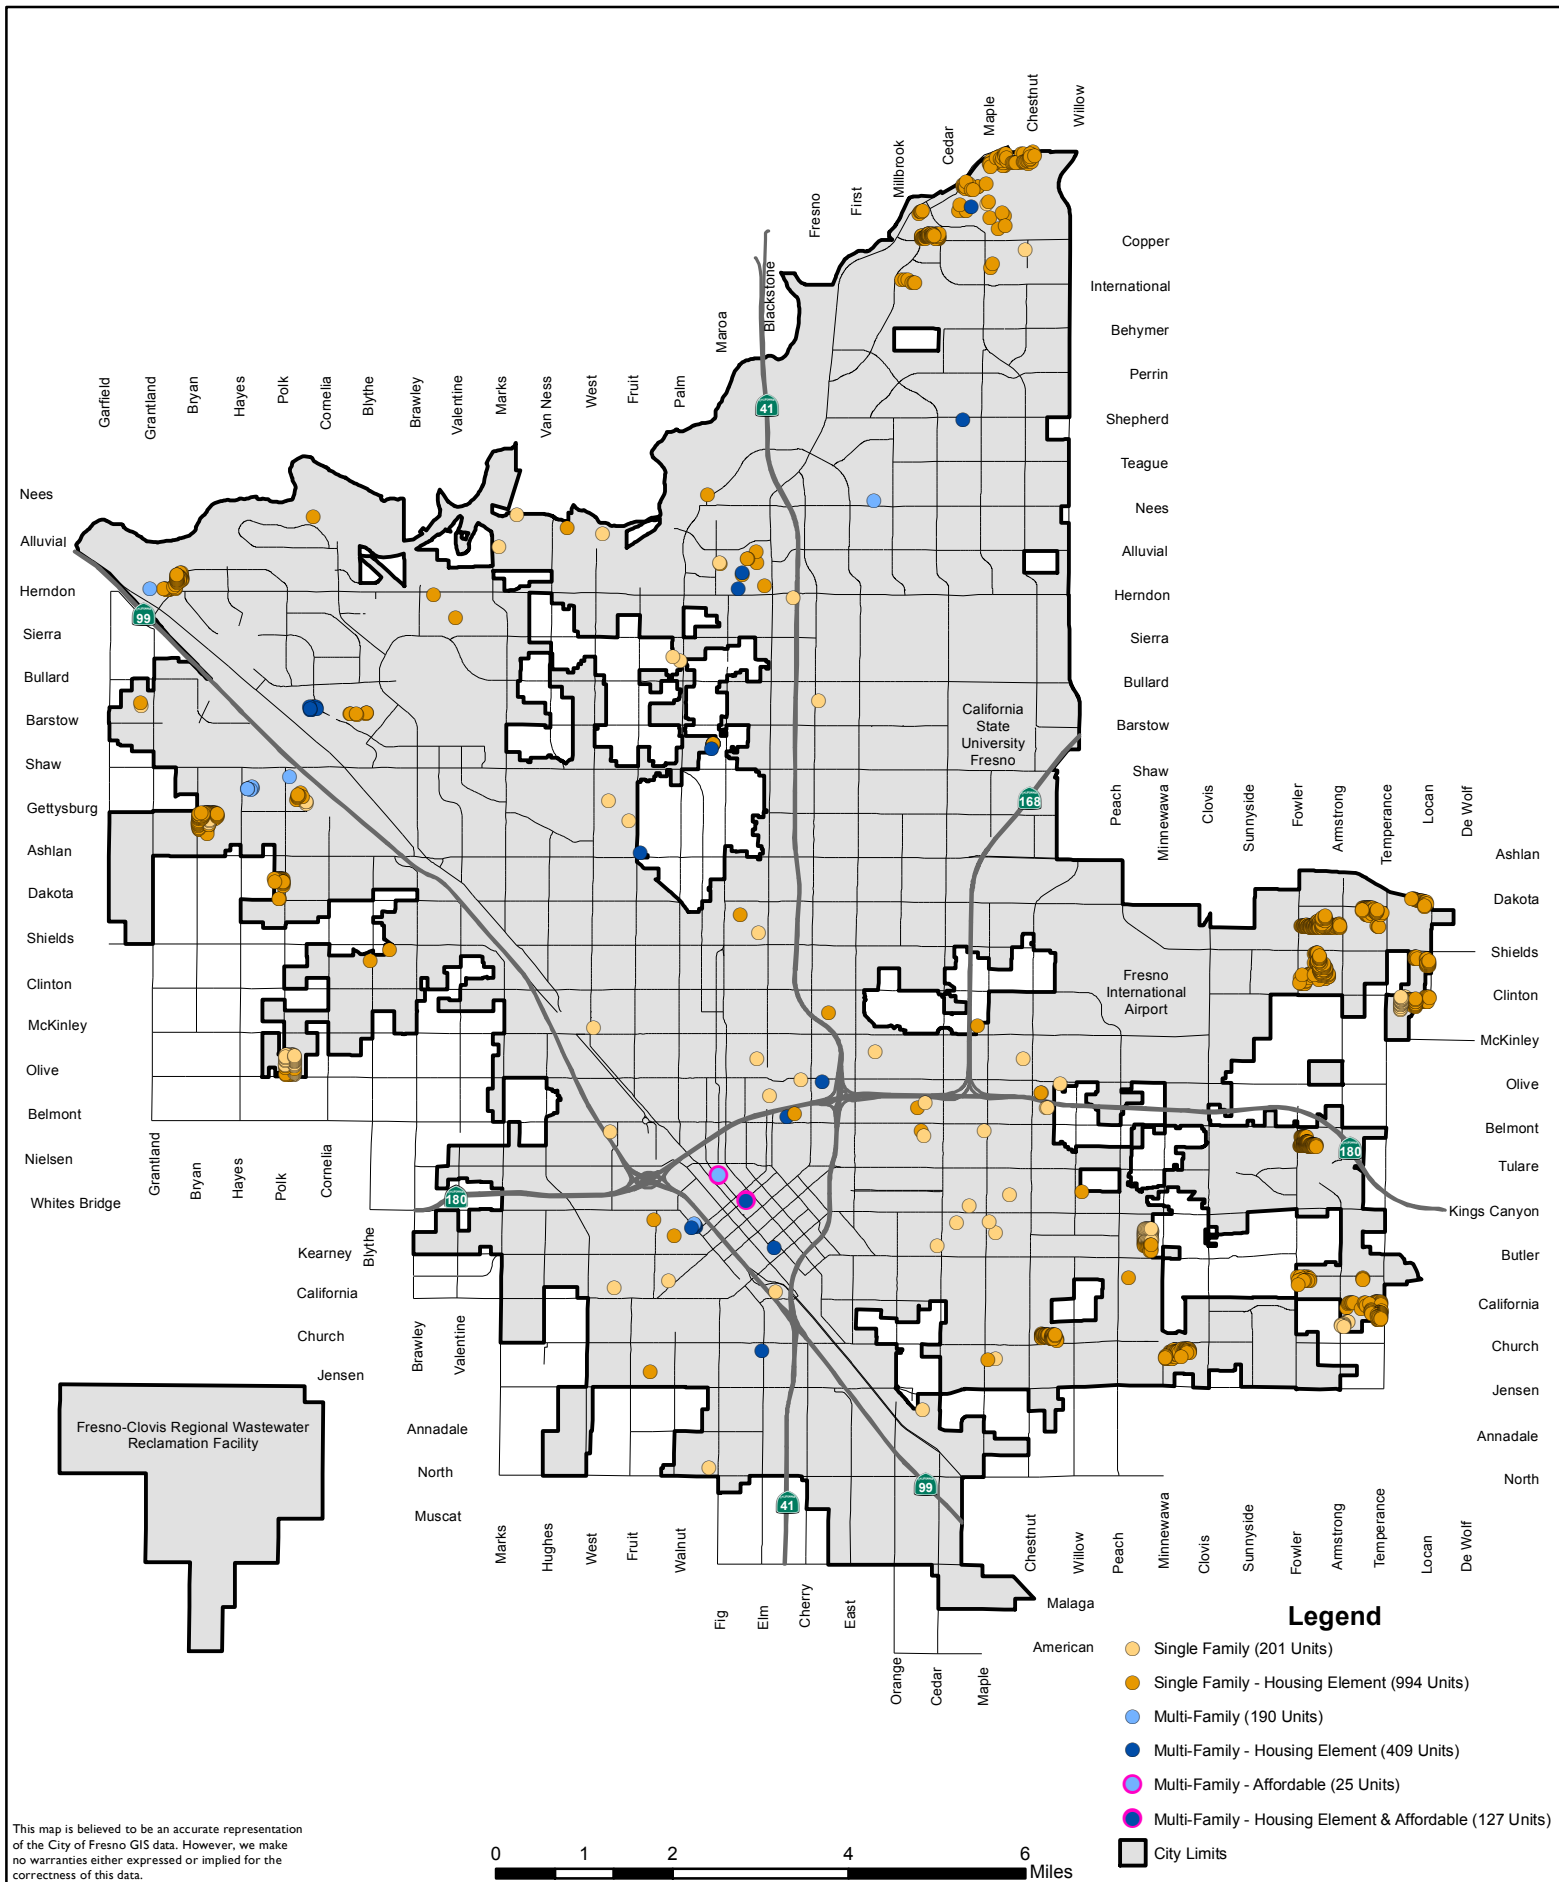

City of Fresno
Development and Resource Management Department
Fresno General Plan Housing Element Annual Progress Report for 2018
Housing Development Applications Submitted