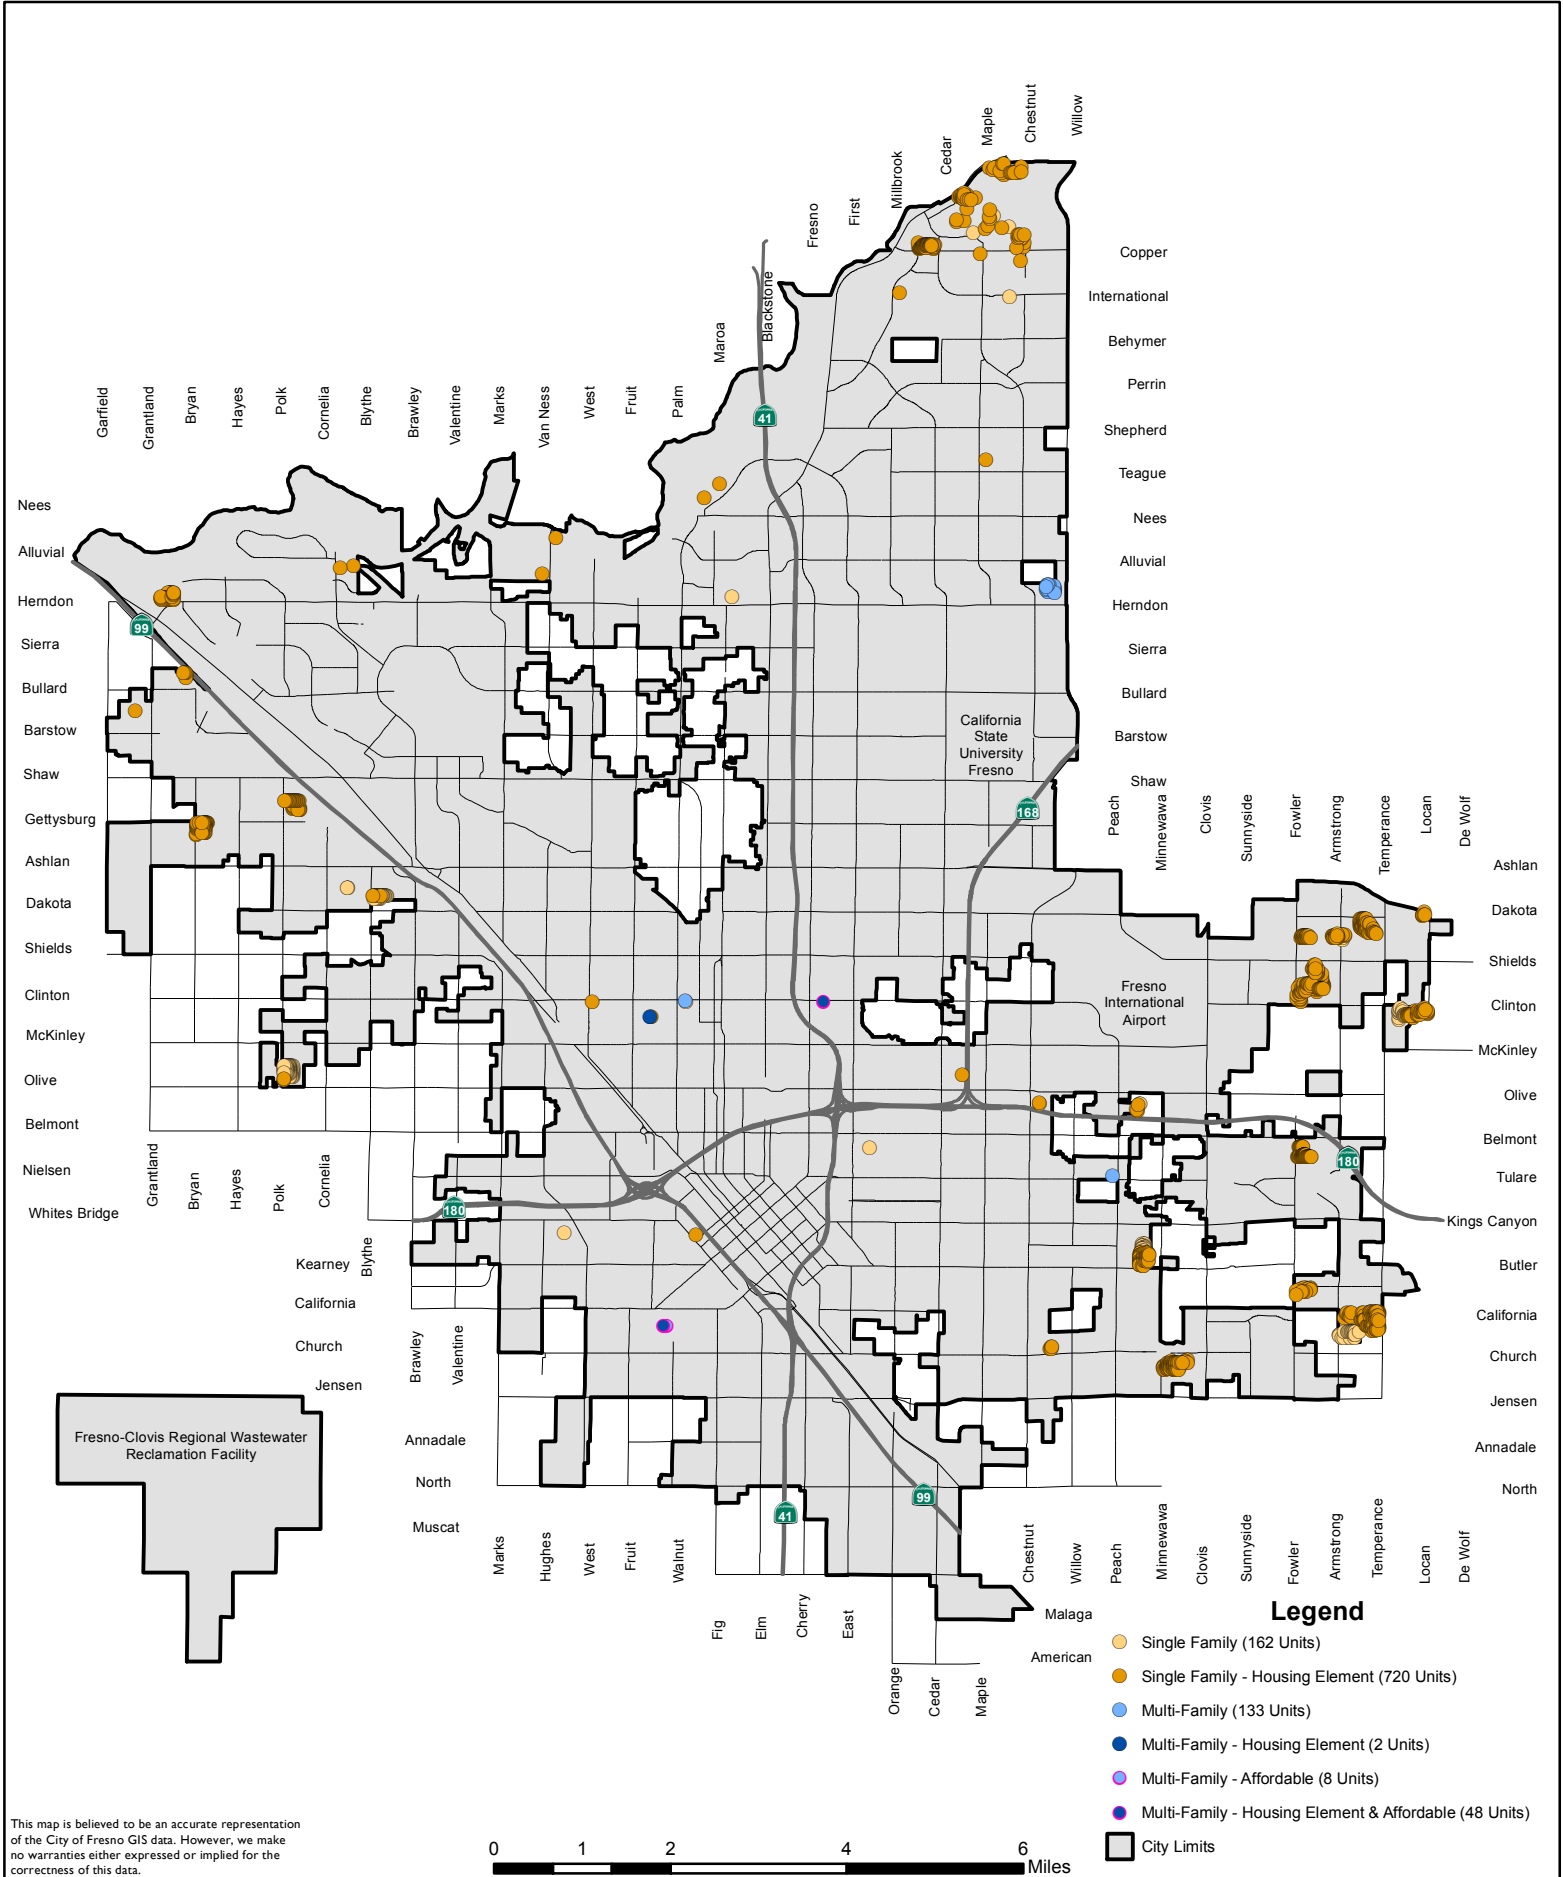

City of Fresno
Development and Resource Management Department
Fresno General Plan Housing Element Annual Progress Report for 2018
Housing Constructed