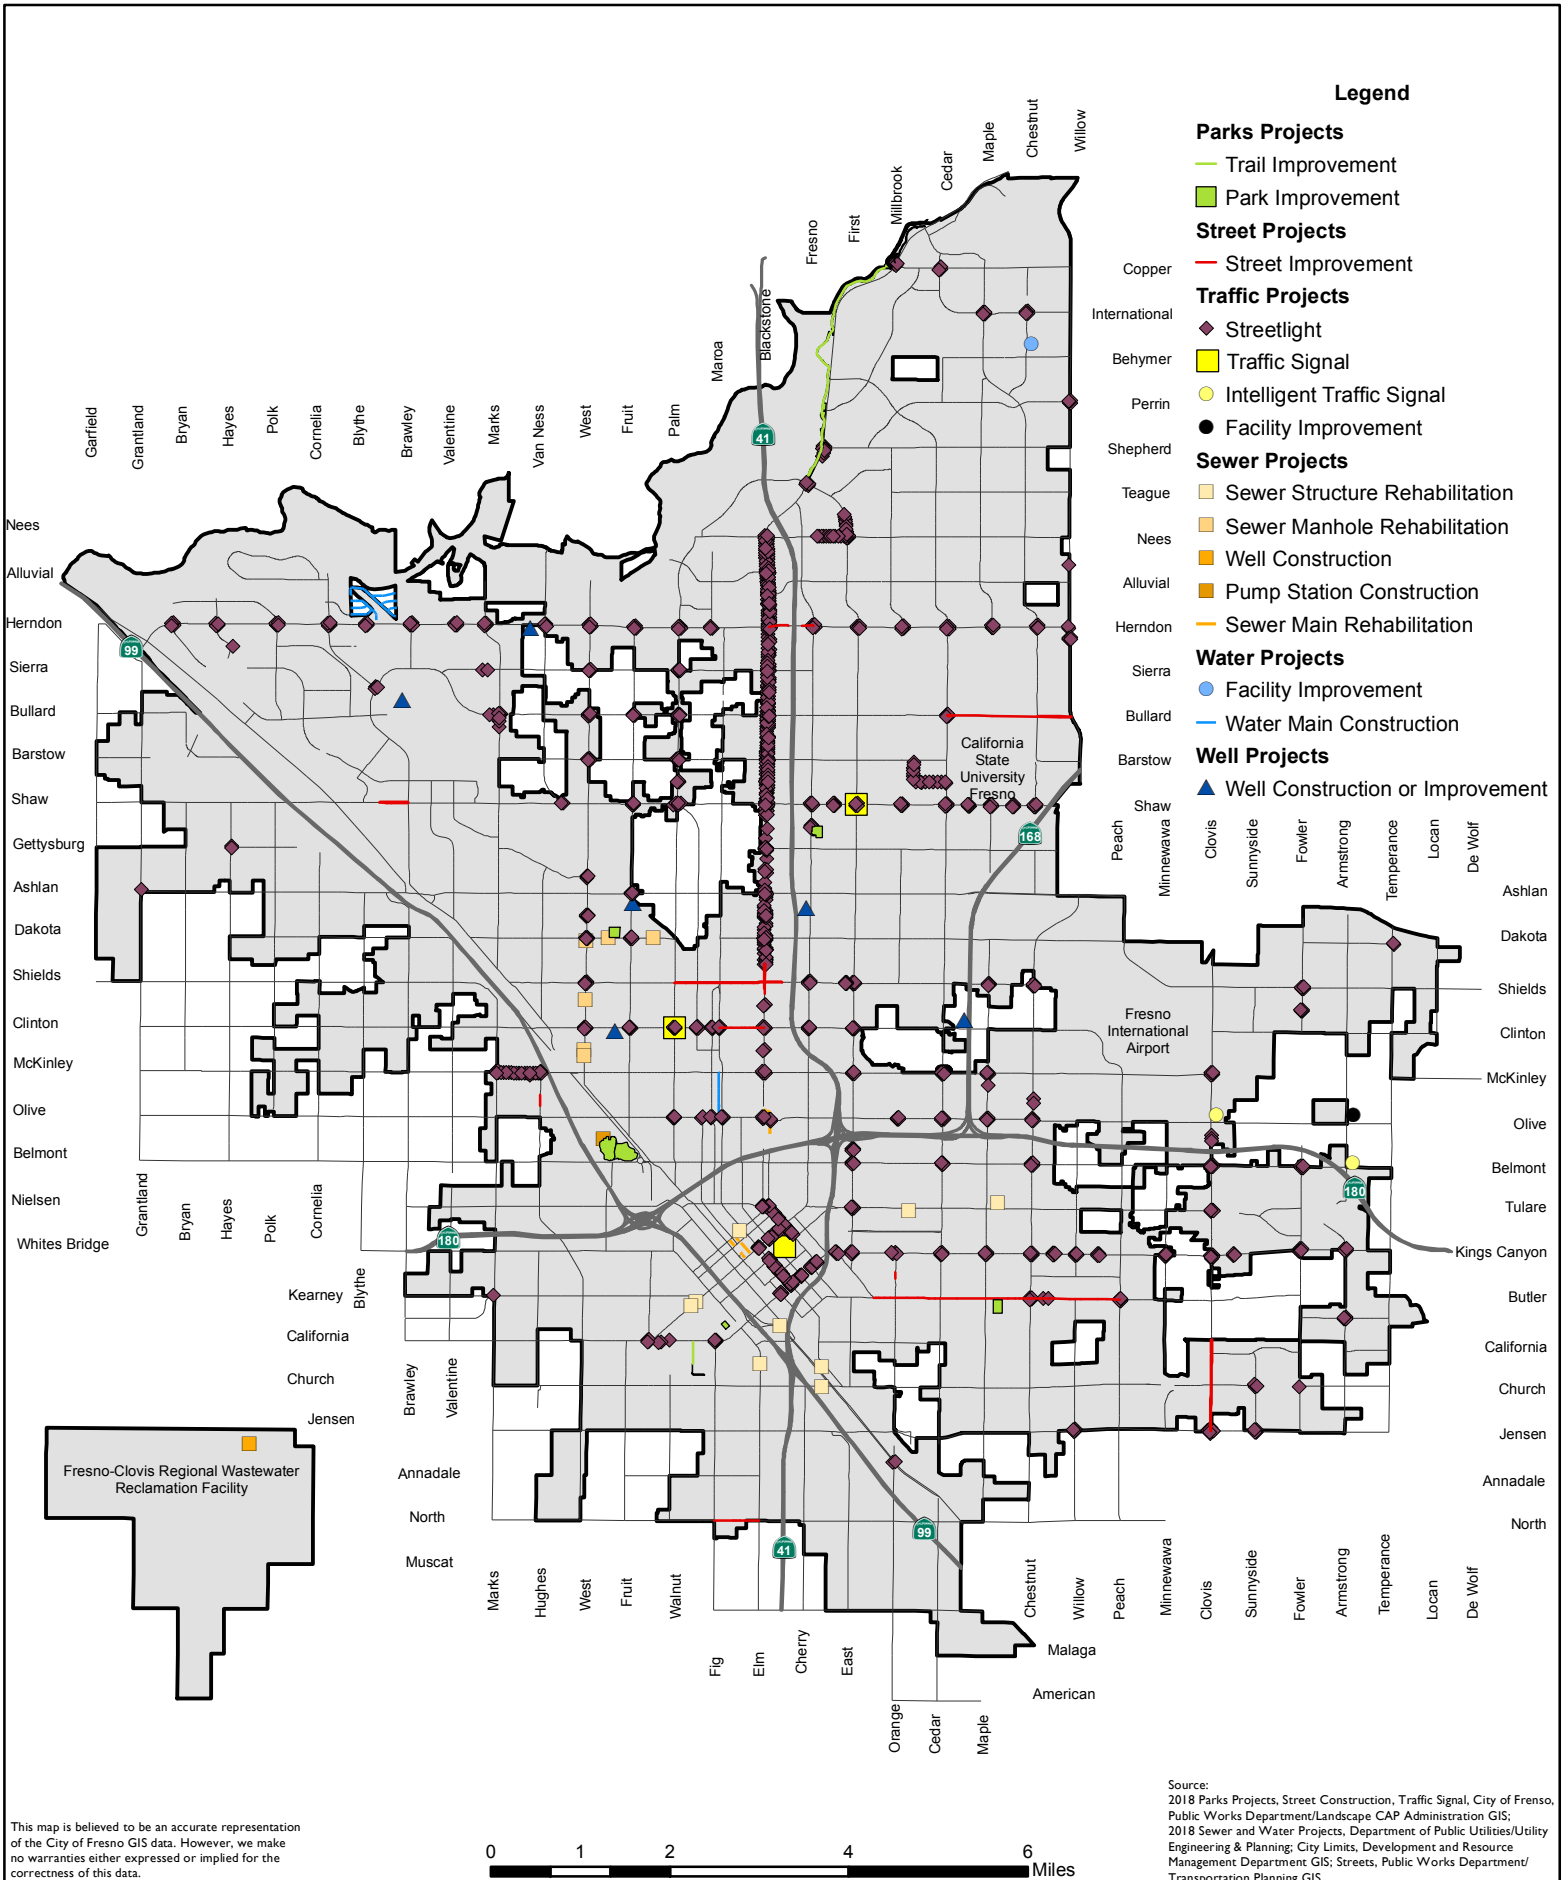

City of Fresno
Development and Resource Management Department
Fresno General Plan Housing Element Annual Progress Report for 2018

City of Fresno Infrastructure Projects Completed (Capital Improvement and CDBG Funded)