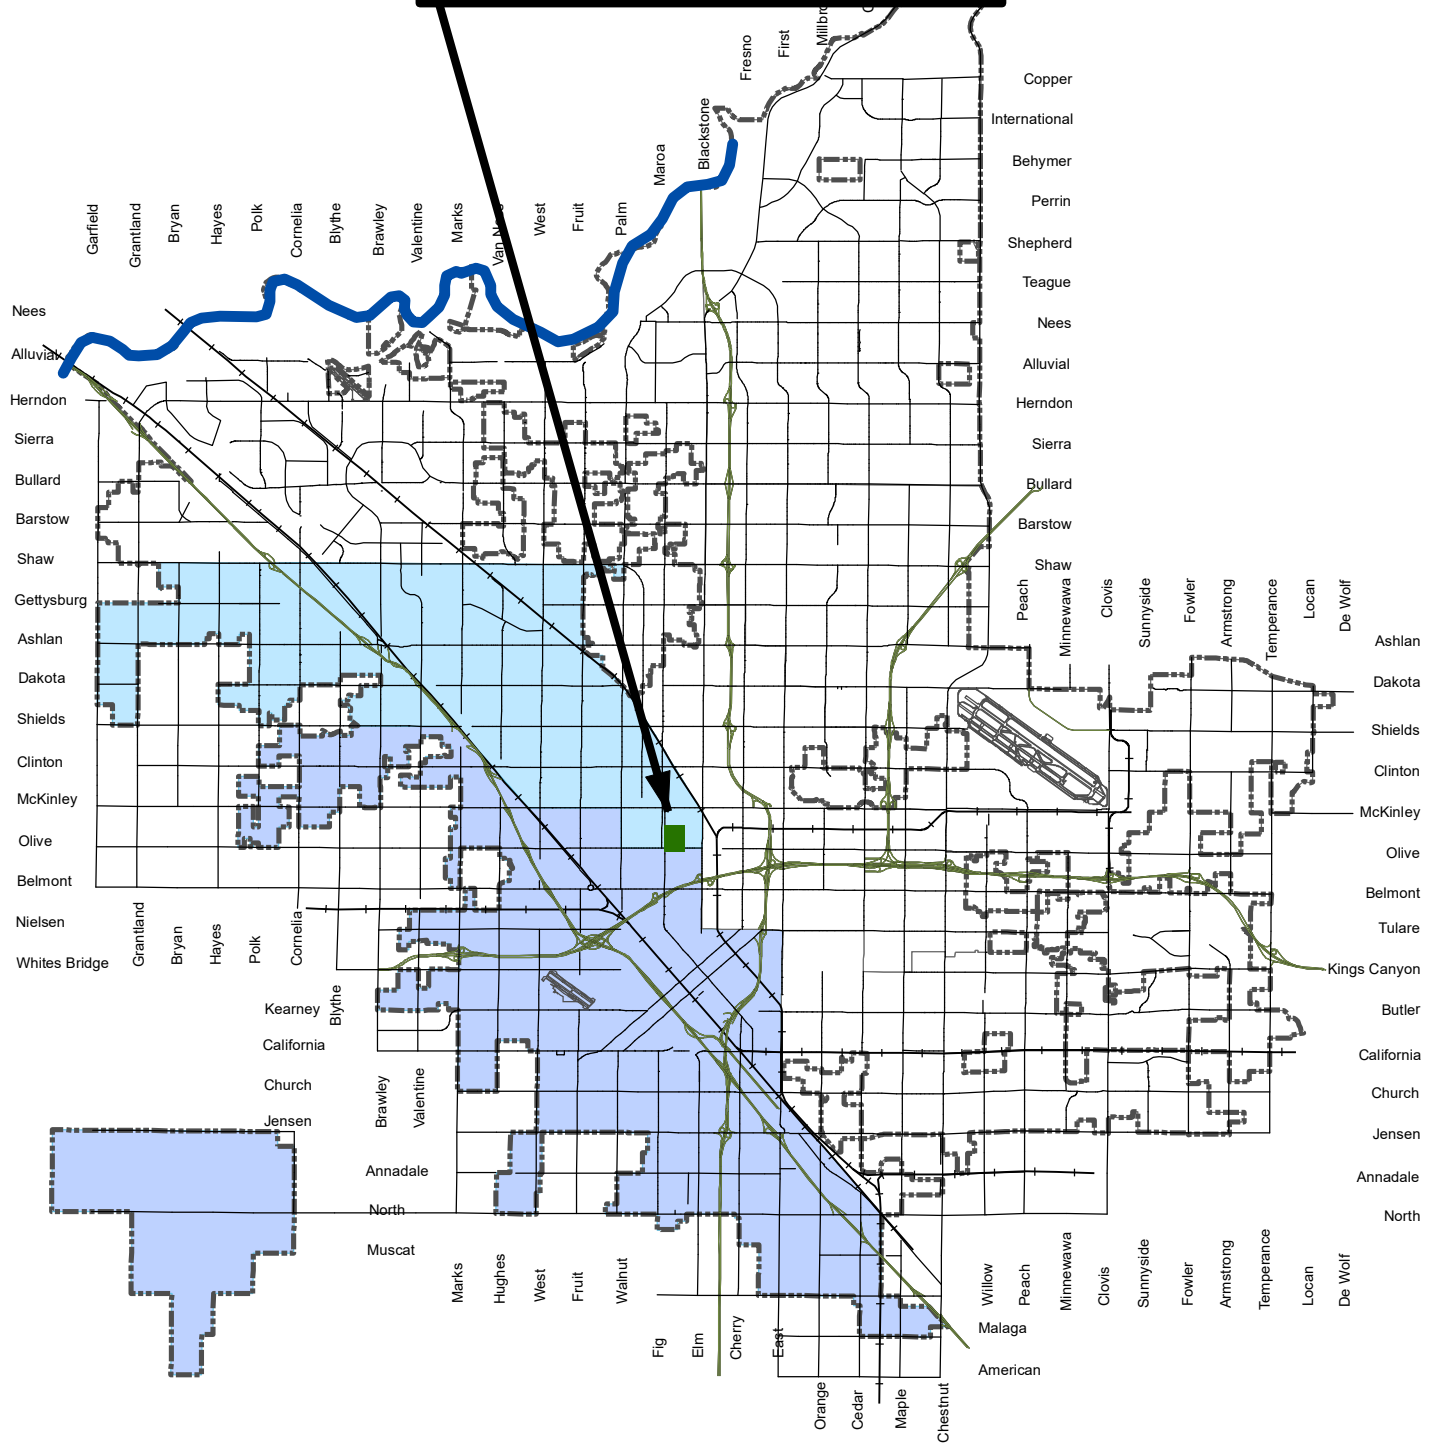

**Transit Oriented Development:
Van Ness Avenue and Olive Avenue
Transit Stop**

City of
FRESNO
DEPARTMENT OF
PUBLIC WORKS

VICINITY MAP

**Transit Oriented Development: Van Ness Avenue
and Olive Avenue Transit Stop**

**Project ID: PW00901
Council Districts: 1 & 3**

 City Limits
 Council District