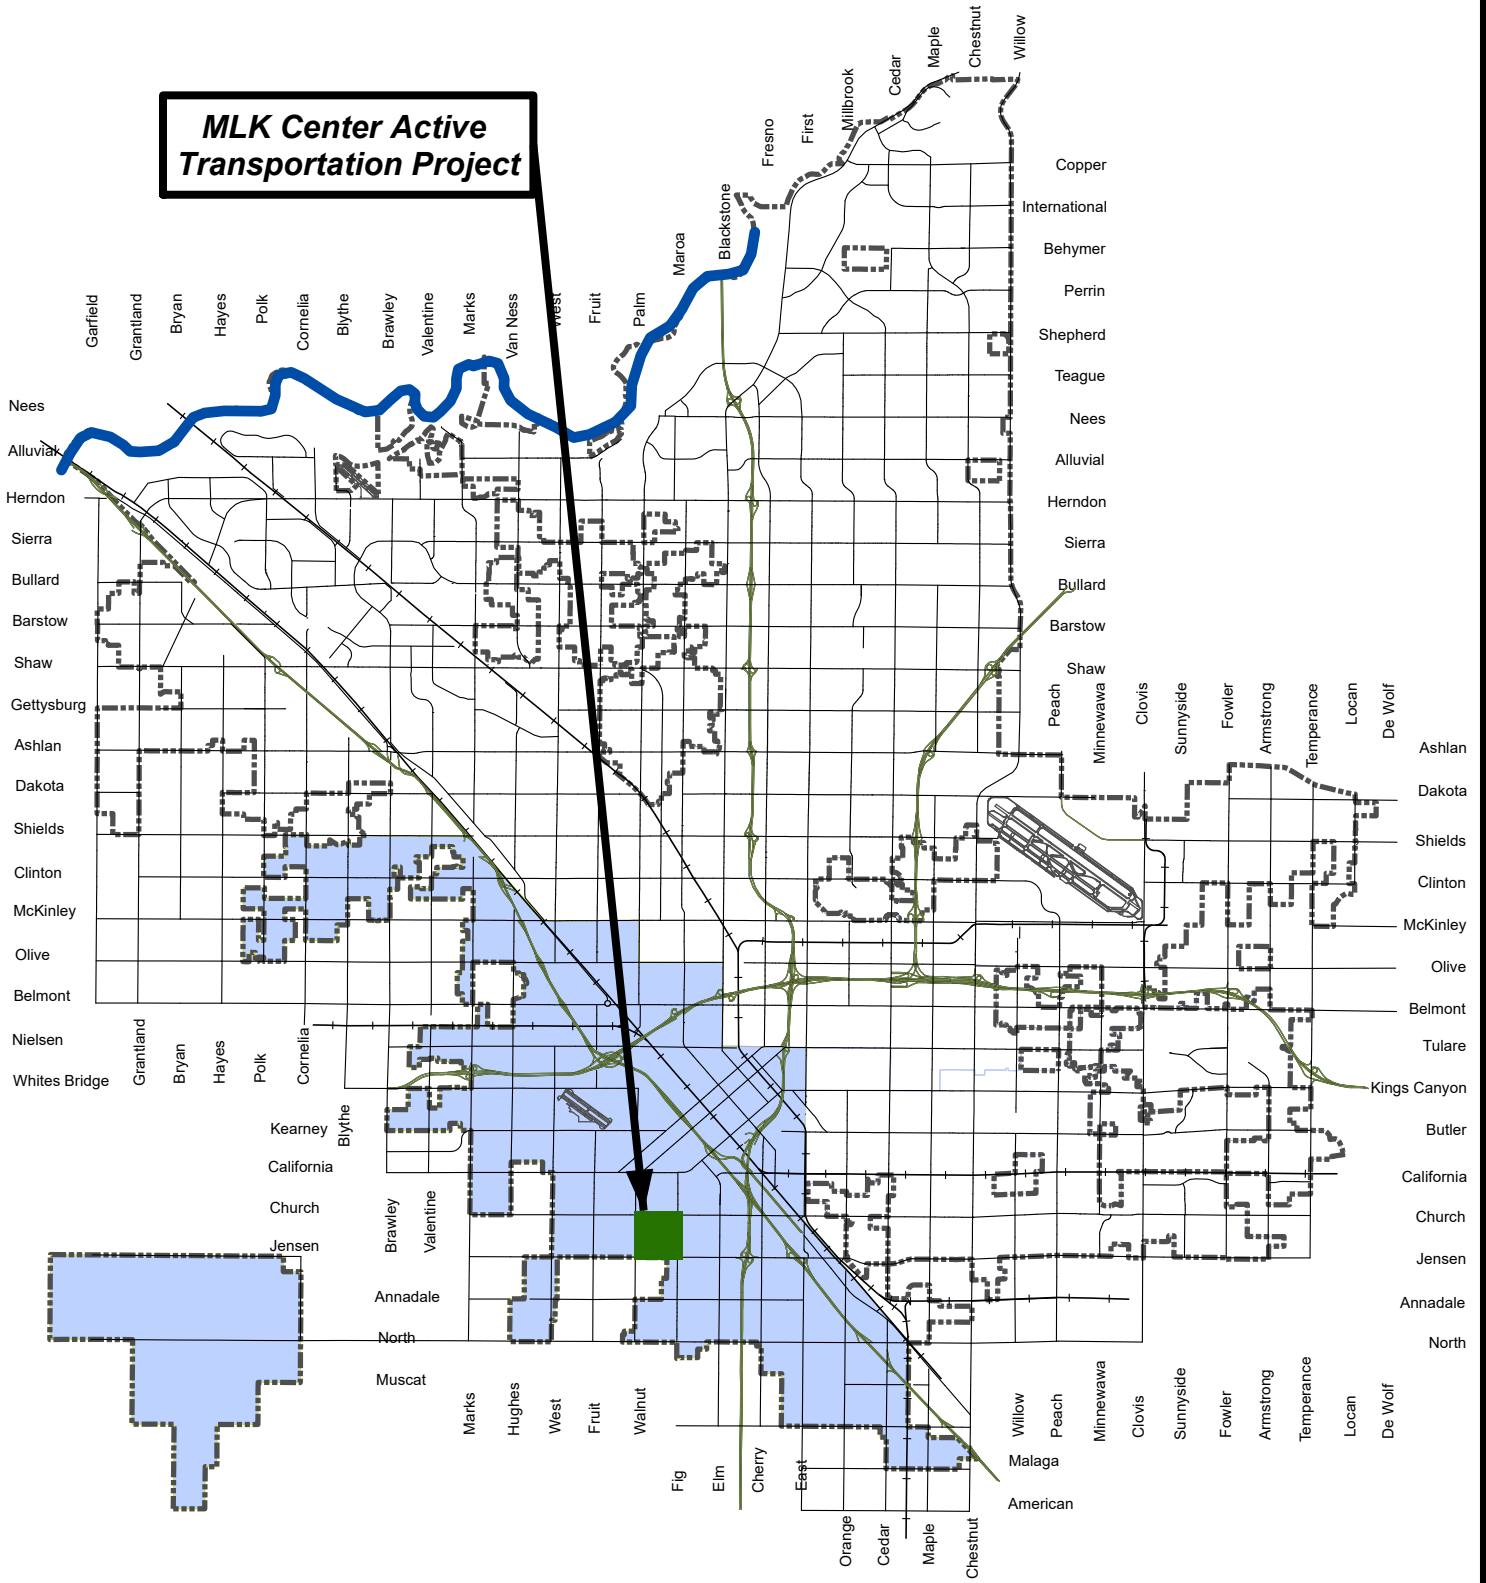

MLK Center Active Transportation Project

VICINITY MAP
MLK Center Active Transportation Project

Project ID: PW00842
Council District: 3

City Limits
 Council District