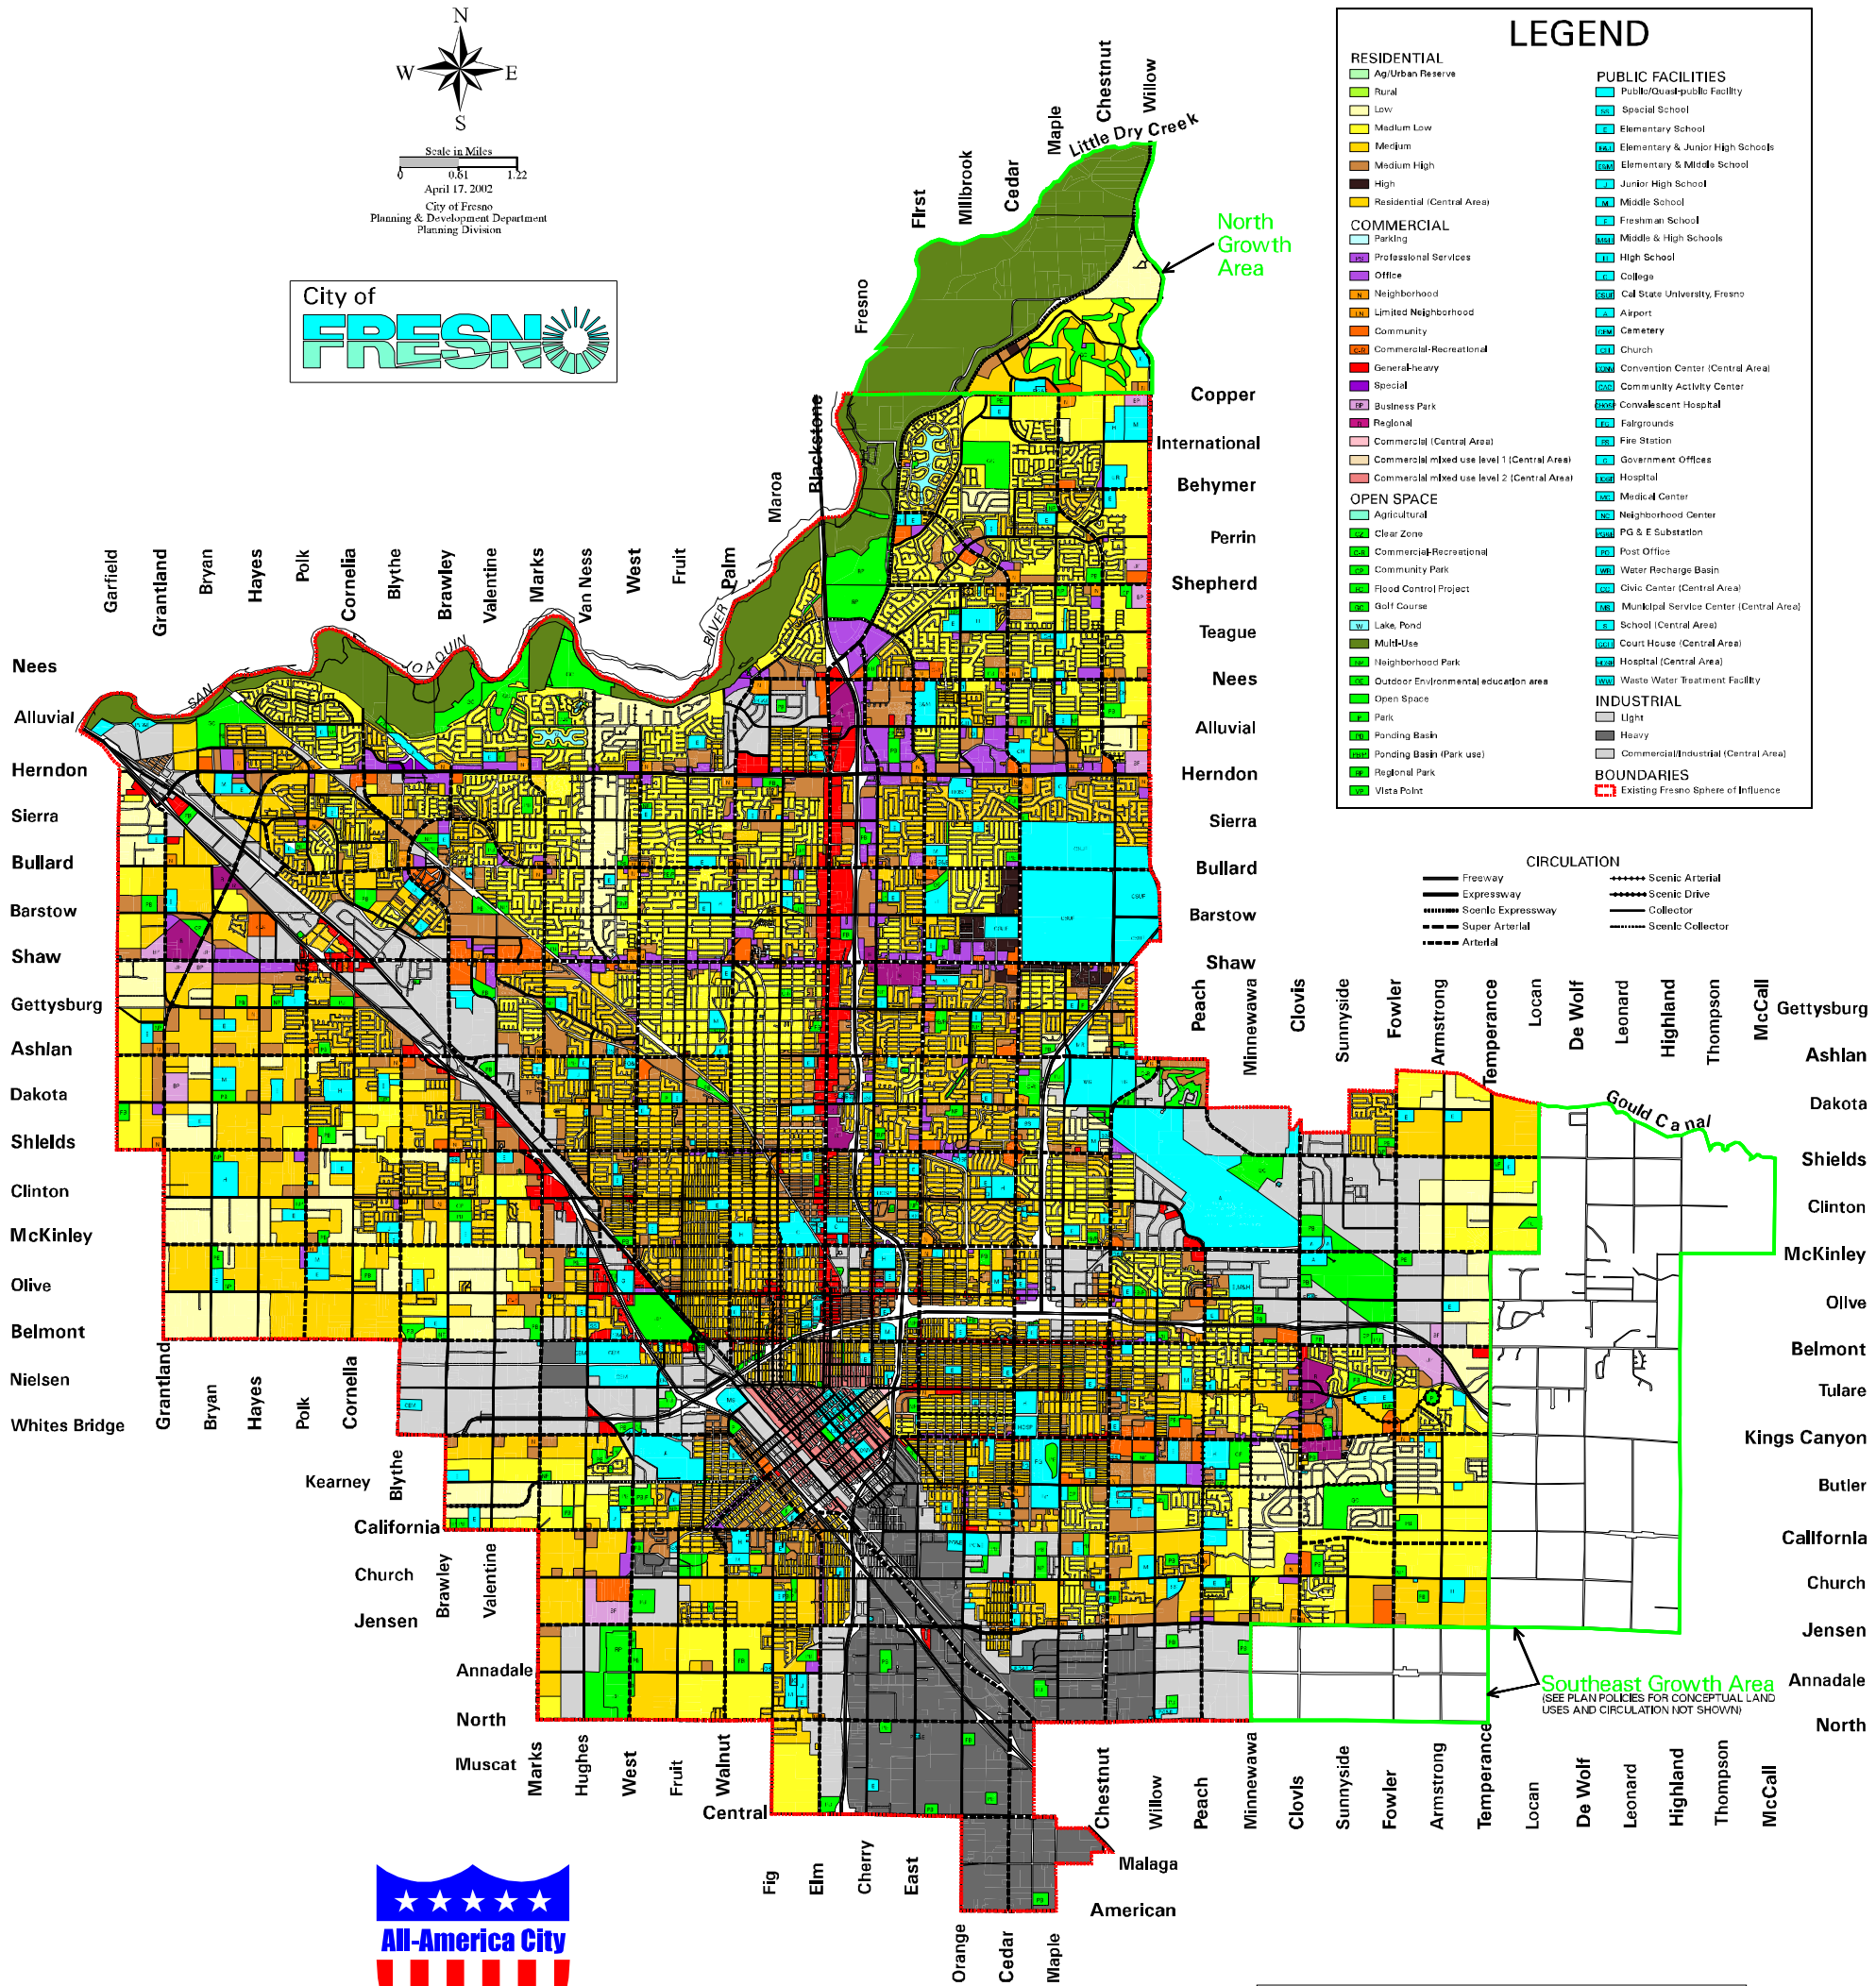

EXHIBIT 4

2025 Fresno General Plan Land Use and Circulation Map

April 17, 2002
City of Fresno
Planning & Development Department
Planning Division

LEGEND	
RESIDENTIAL	PUBLIC FACILITIES
<ul style="list-style-type: none"> Ag/Urban Reserve Rural Low Medium Low Medium Medium High High Residential (Central Area) 	<ul style="list-style-type: none"> Public/Quasi-public Facility Special School Elementary School Elementary & Junior High Schools Elementary & Middle School Junior High School Middle School Freshman School Middle & High Schools High School College Cal State University, Fresno Airport Cemetery Church Convention Center (Central Area) Community Activity Center Convalescent Hospital Fairgrounds Fire Station Government Offices Hospital Medical Center Neighborhood Center PG & E Substation Post Office Water Recharge Basin Civic Center (Central Area) Municipal Service Center (Central Area) School (Central Area) Court House (Central Area) Hospital (Central Area) Waste Water Treatment Facility
COMMERCIAL	INDUSTRIAL
<ul style="list-style-type: none"> Parking Professional Services Office Neighborhood Limited Neighborhood Community Commercial-Recreational General-heavy Special Business Park Commercial (Central Area) Commercial mixed use level 1 (Central Area) Commercial mixed use level 2 (Central Area) 	<ul style="list-style-type: none"> Light Heavy Commercial/Industrial (Central Area)
OPEN SPACE	BOUNDARIES
<ul style="list-style-type: none"> Agricultural Clear Zone Commercial-Recreational Community Park Flood Control Project Golf Course Lake, Pond Multi-Use Neighborhood Park Outdoor Environmental education area Open Space Ponding Basin Ponding Basin (Park use) Regional Park Vista Point 	<ul style="list-style-type: none"> Existing Fresno Sphere of Influence
CIRCULATION	
<ul style="list-style-type: none"> Freeway Expressway Scenic Expressway Super Arterial Arterial 	<ul style="list-style-type: none"> Scenic Arterial Scenic Drive Collector Scenic Collector