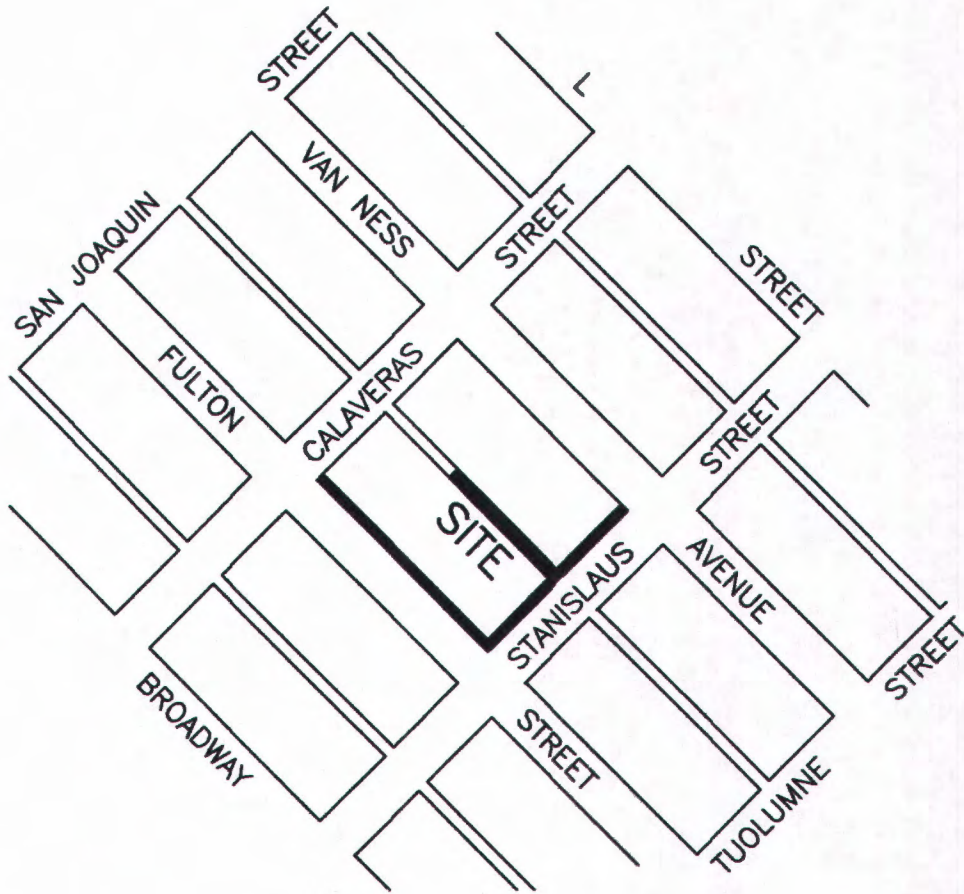

## VICINITY MAP

PREPARED BY:  
GARY GIANNETTA  
1119 "S" STREET  
FRESNO, CA. 93721  
(559) 264-3590

9/24/13