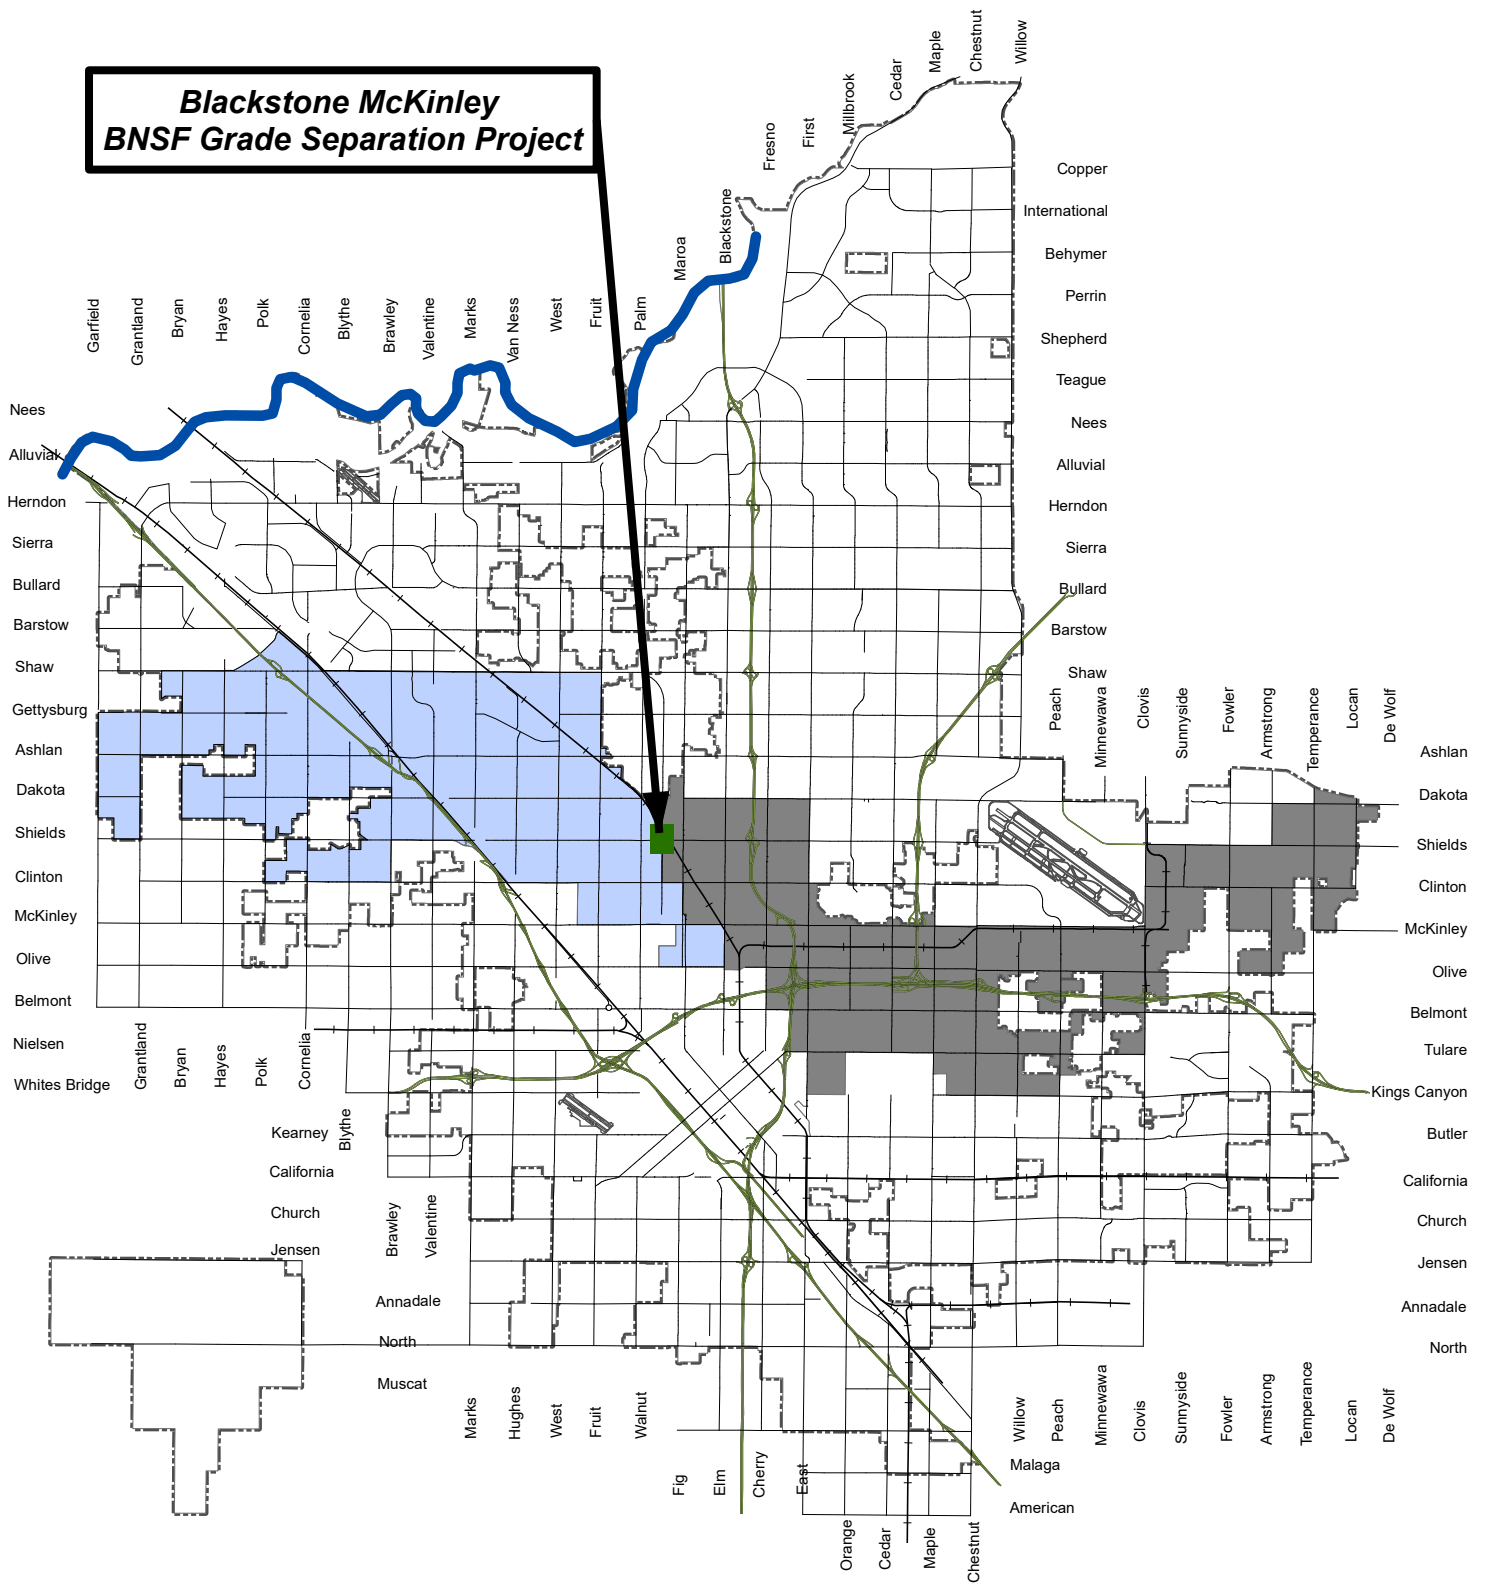

Blackstone McKinley BNSF Grade Separation Project

VICINITY MAP

Blackstone McKinley BNSF Grade Separation Project

Project ID: PW00937
Council District: 1 and 7

-  City Limits
-  Council District