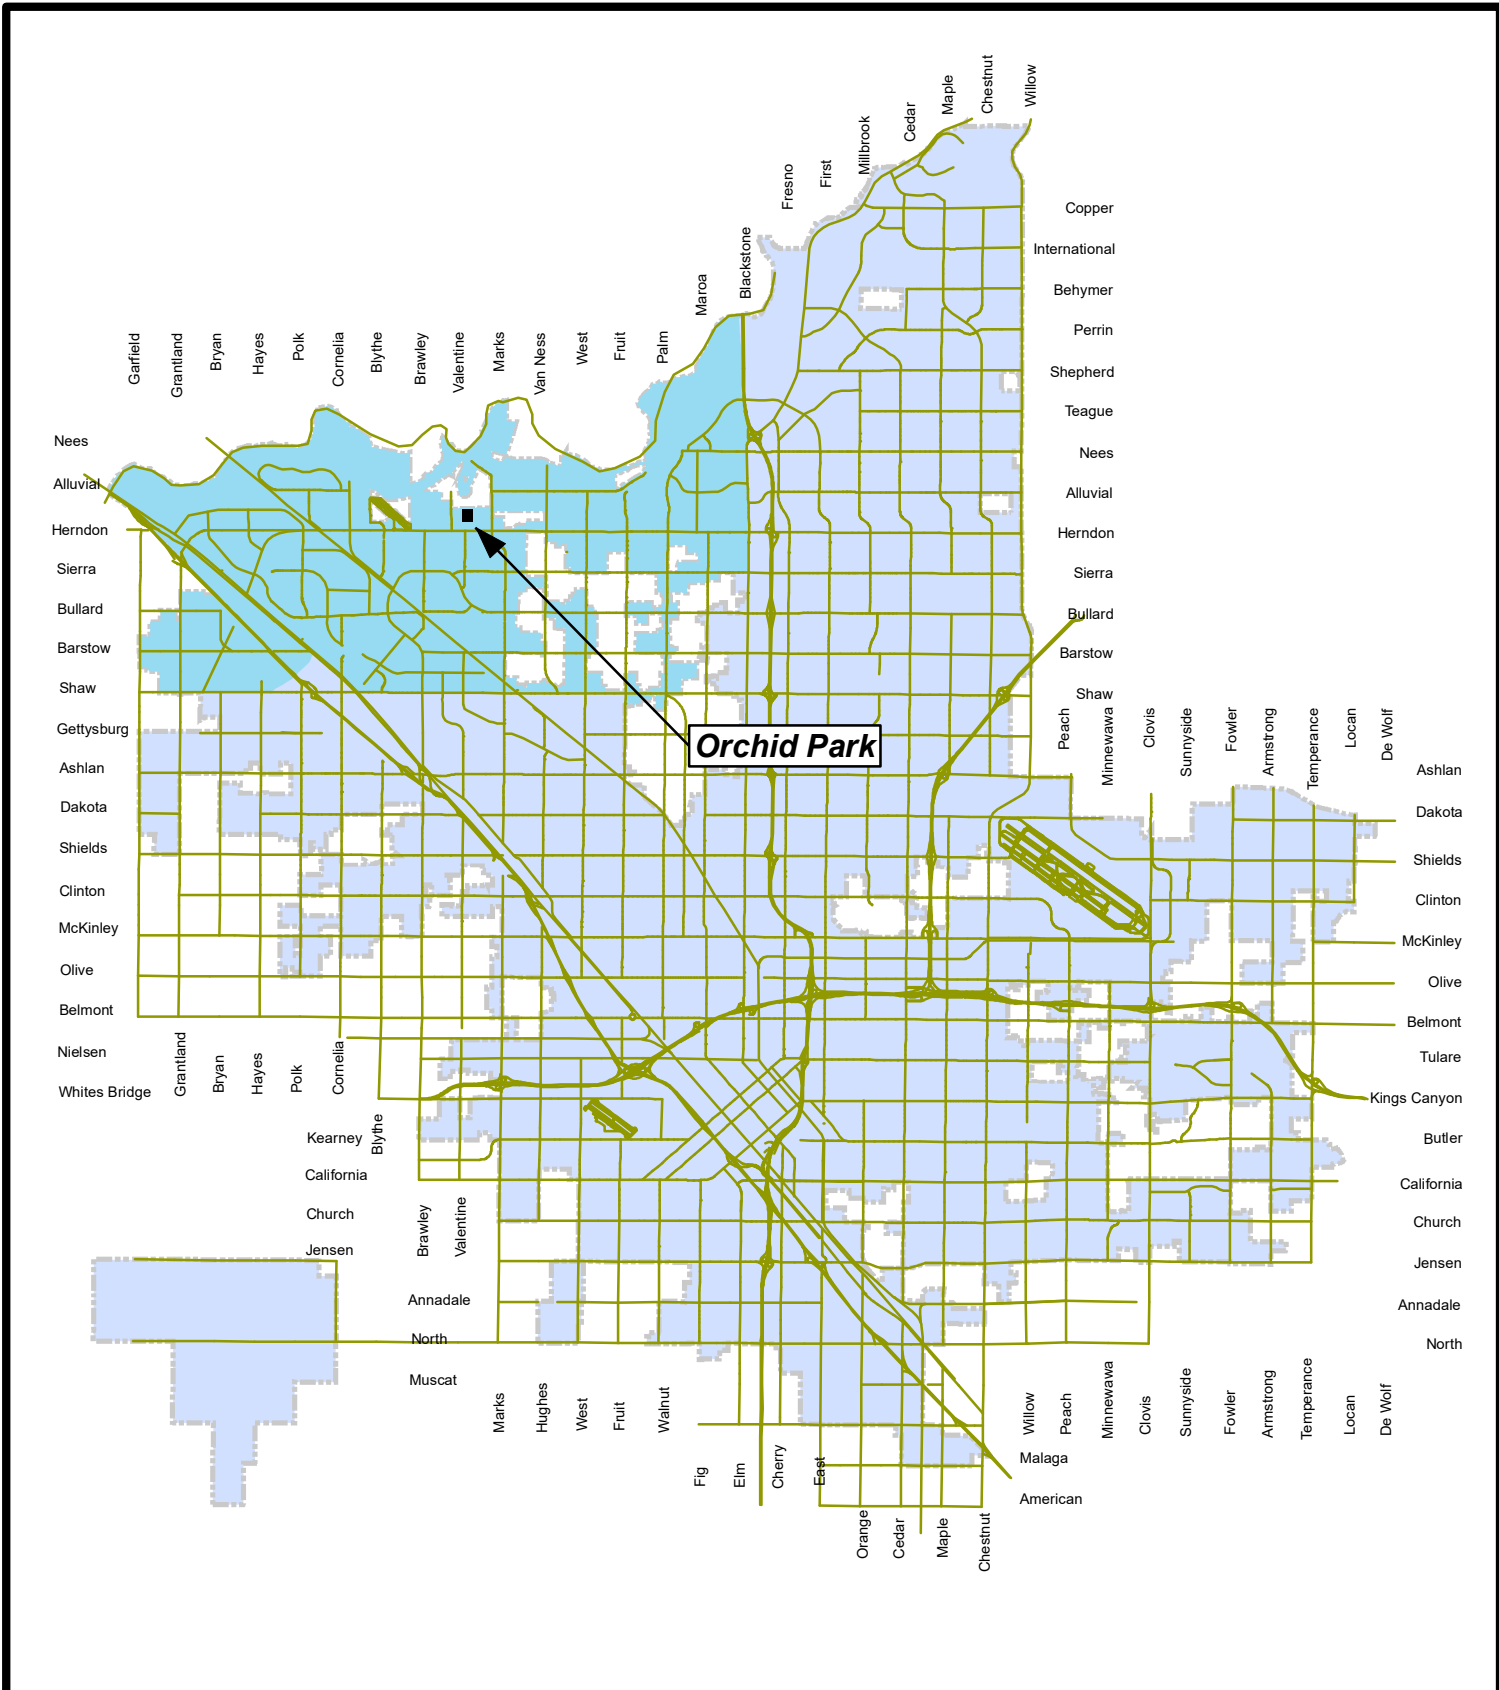

VICINITY MAP

Bigby Villa Park Tot Lot

Project ID: PC00328
Council District: 3

Legend

- District 3
- City_Limits

Tupman Park

VICINITY MAP
Tupman Park Tot Lot

Project ID: PC00326
Council District: 3

VICINITY MAP
Cary Park Tot Lot

Project ID: PC00308
Council District: 4

Lafayette Park

VICINITY MAP
Lafayette Park Tot Lot

Project ID: PC23011
Council District: 7

Maxie L. Parks Community Center

VICINITY MAP

Maxie L. Parks Community Center Tot Lot

Project ID: PC00327
Council District: 3

Orchid Park

VICINITY MAP

Orchid Park

**Project ID: PC00302
Council District: 2**

Rotary East Park

VICINITY MAP
Rotary East Park

- District 4
- City_Limits

VICINITY MAP
Neilson Park