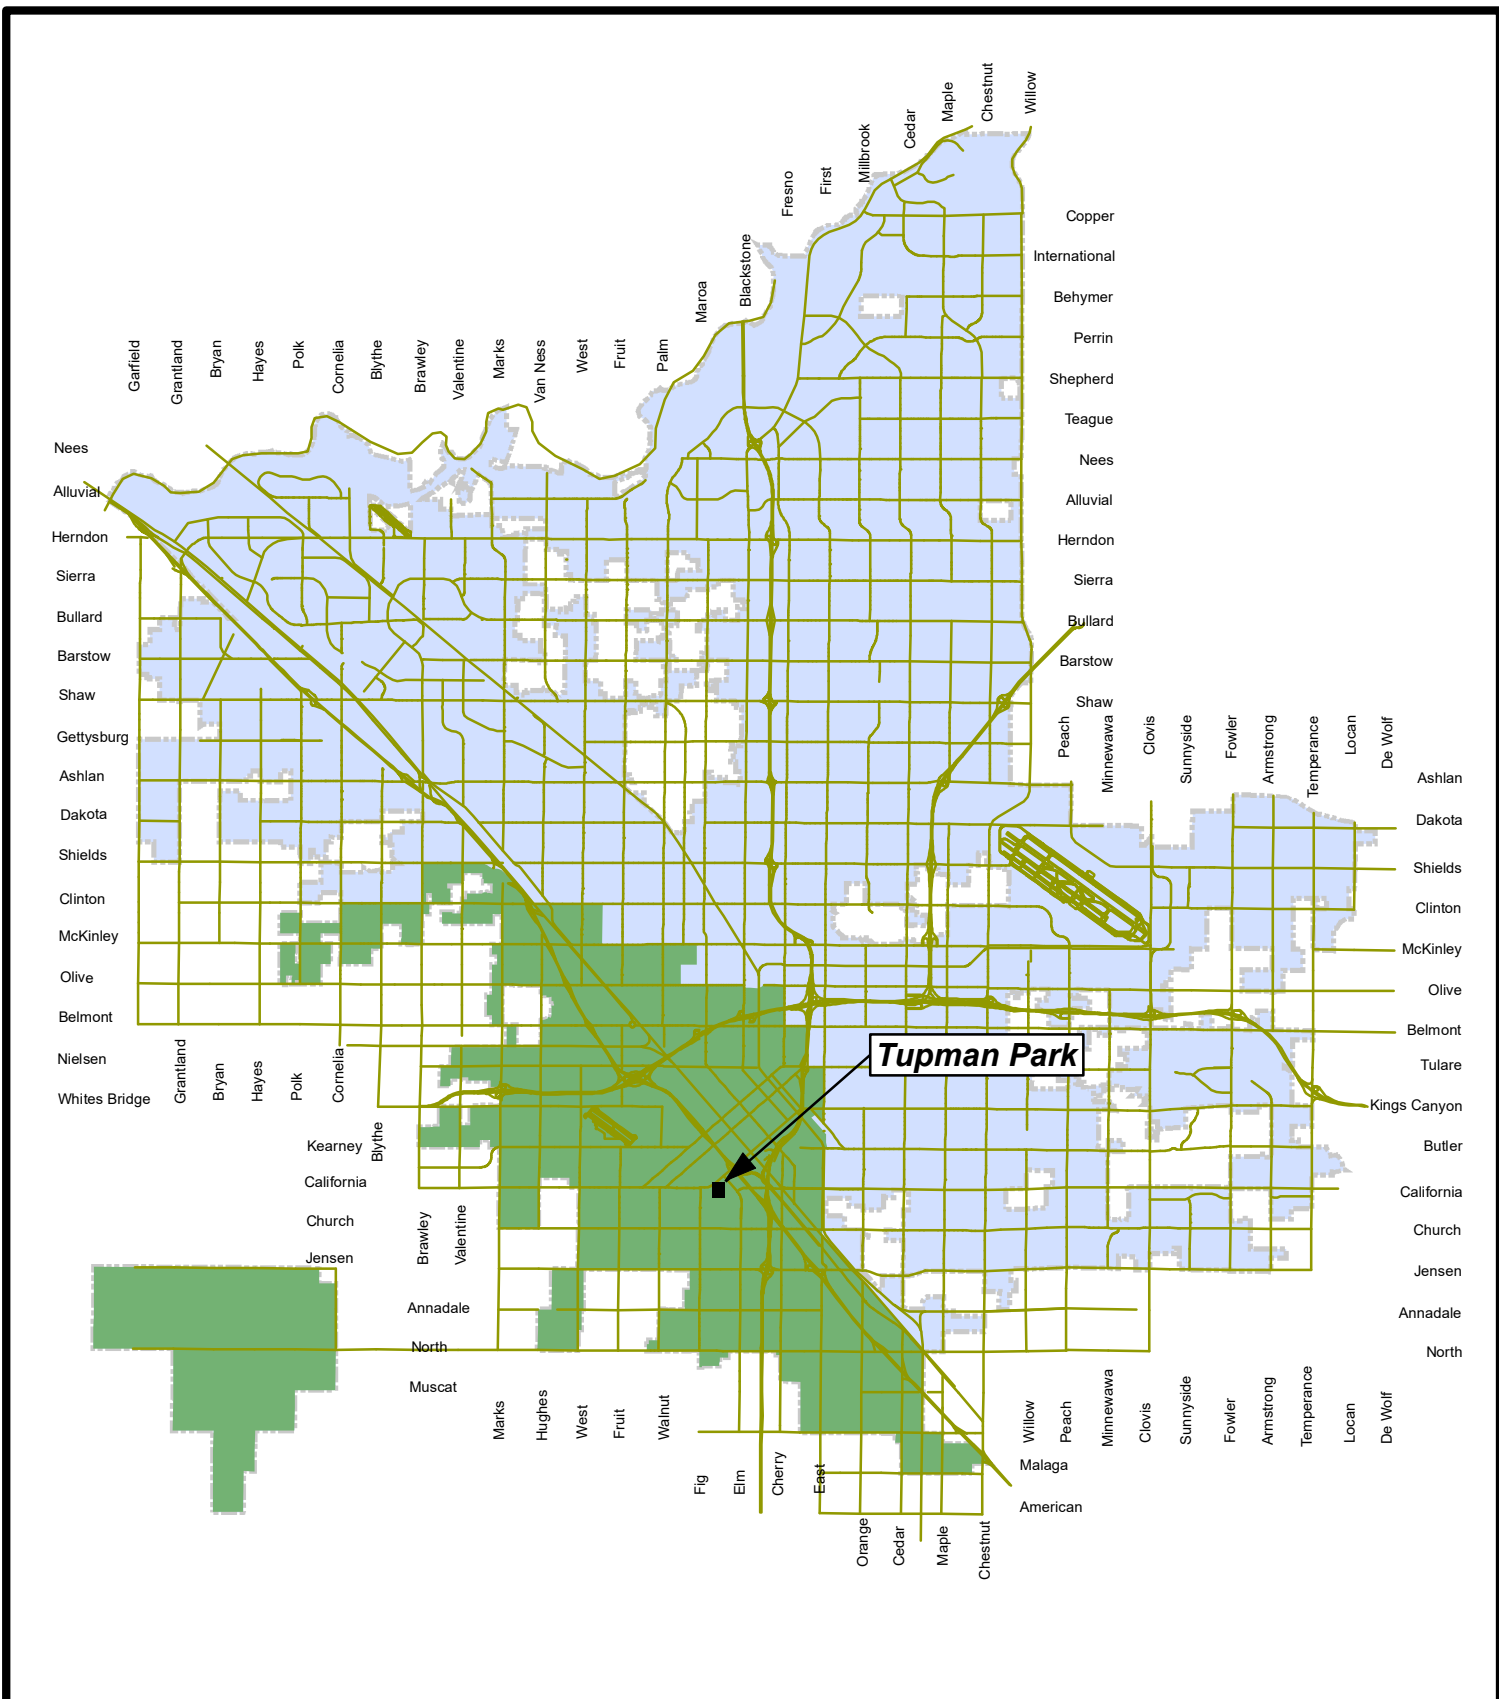

VICINITY MAP

Bigby Villa Park Tot Lot

Project ID: PC00328
Council District: 3

Legend

- District 3
- City_Limits

Tupman Park

VICINITY MAP
Tupman Park Tot Lot

Project ID: PC00326
Council District: 3

VICINITY MAP
Cary Park Tot Lot

Project ID: PC00308
Council District: 4

Lafayette Park

VICINITY MAP
Lafayette Park Tot Lot

Project ID: PC23011
Council District: 7

Maxie L. Parks Community Center

VICINITY MAP

Maxie L. Parks Community Center Tot Lot

Project ID: PC00327
Council District: 3

Orchid Park

VICINITY MAP

Orchid Park

**Project ID: PC00302
Council District: 2**

Rotary East Park

VICINITY MAP
Rotary East Park

- District 4
- City_Limits

VICINITY MAP
Neilson Park