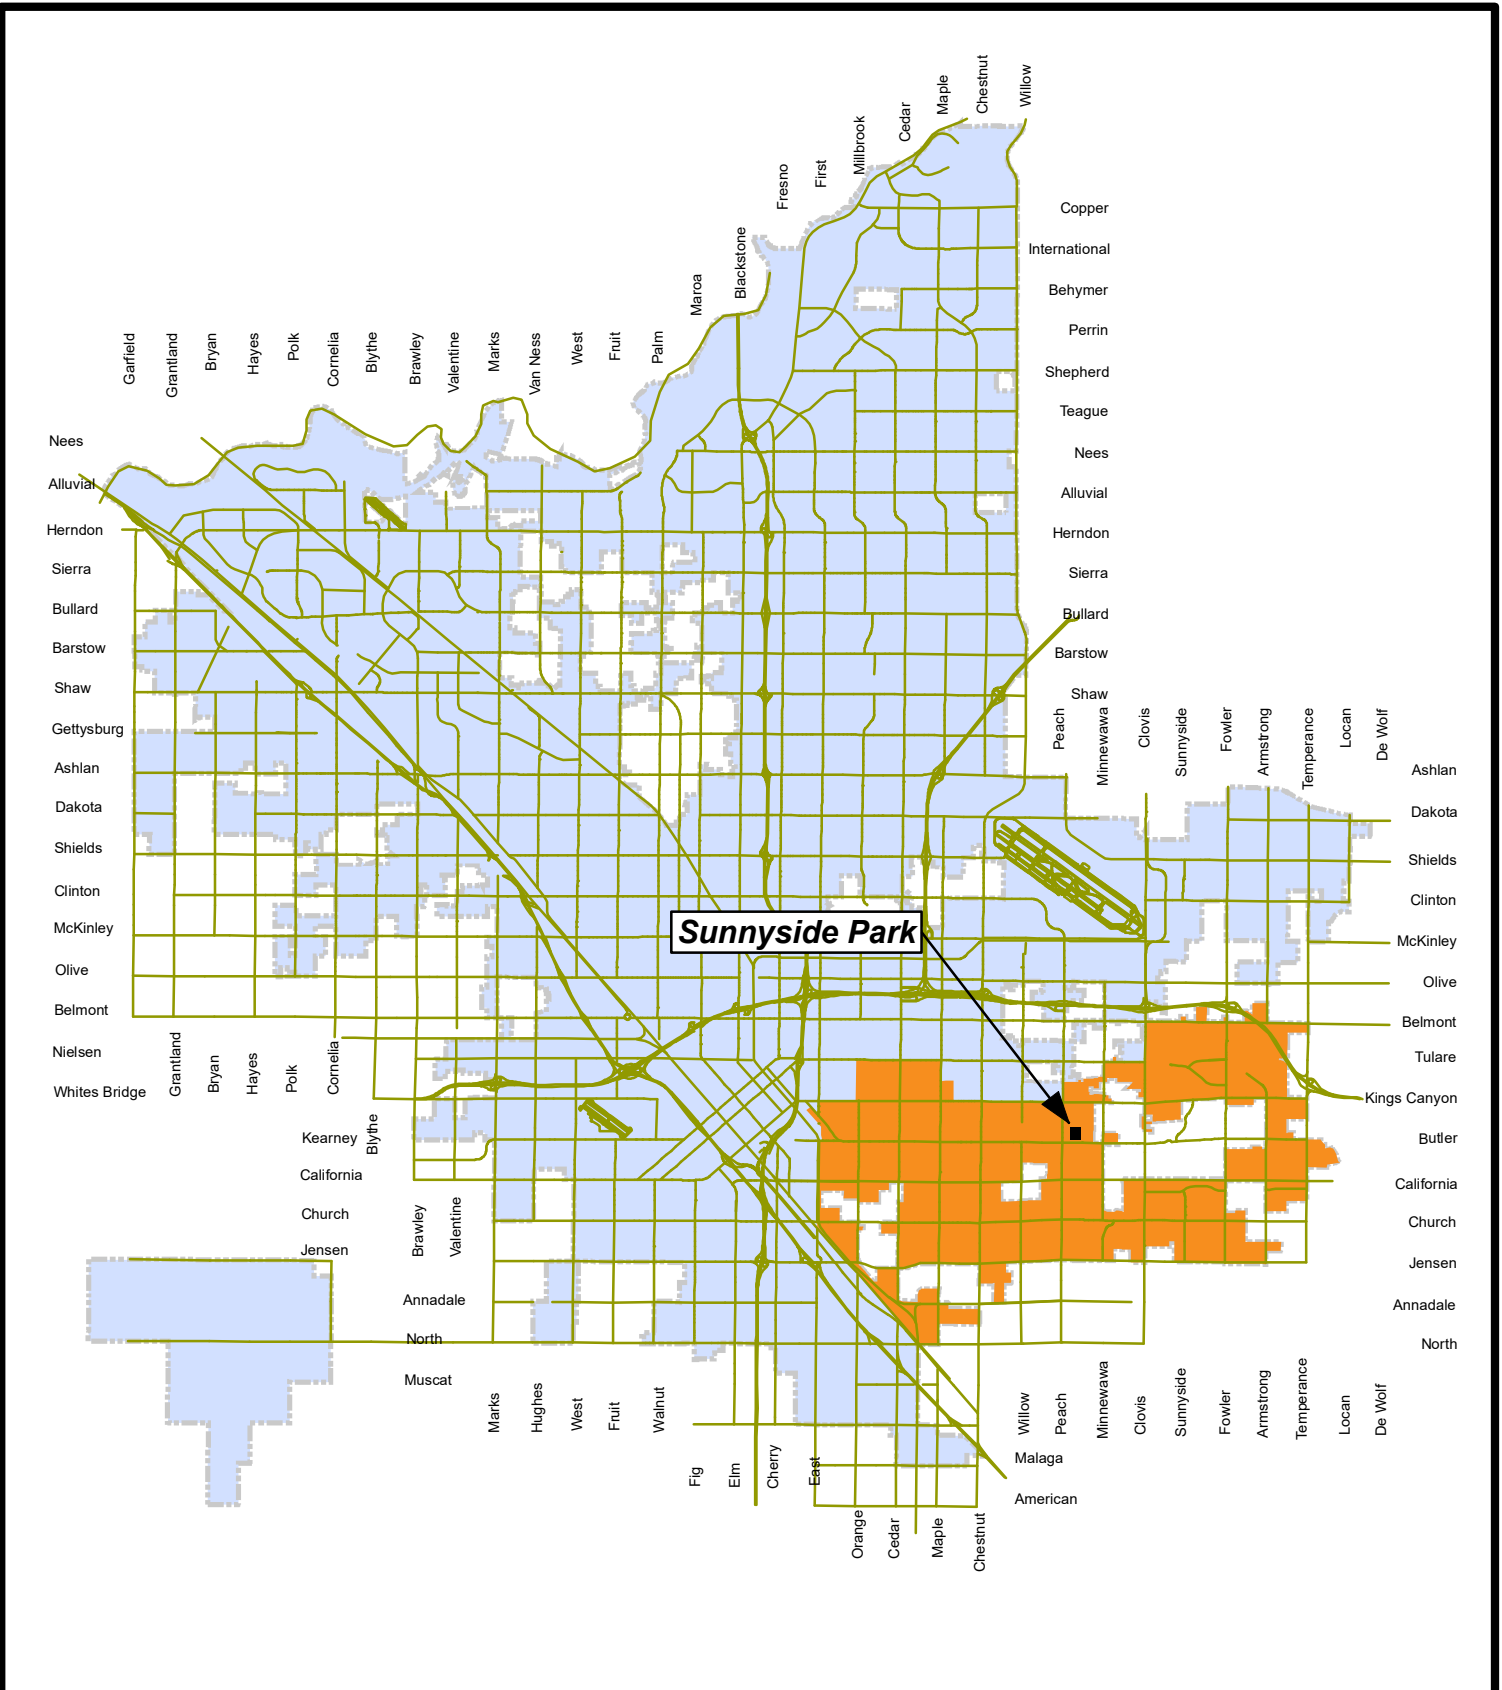

Maxie L. Parks Community Center Tot Lot

Project ID: PC00327
Council District: 3

Orchid Park

VICINITY MAP

Orchid Park

**Project ID: PC00302
Council District: 2**

Rotary East Park

VICINITY MAP
Rotary East Park

Project ID: PC00311
Council District: 6

VICINITY MAP
Sunnyside Park

Project ID: PC00310
Council District: 5

- District 5
- City_Limits

Vinland Park

VICINITY MAP
Vinland Park Tot Lot

Project ID: PC23006
Council District: 4

- District 4
- City_Limits

VICINITY MAP
Neilson Park