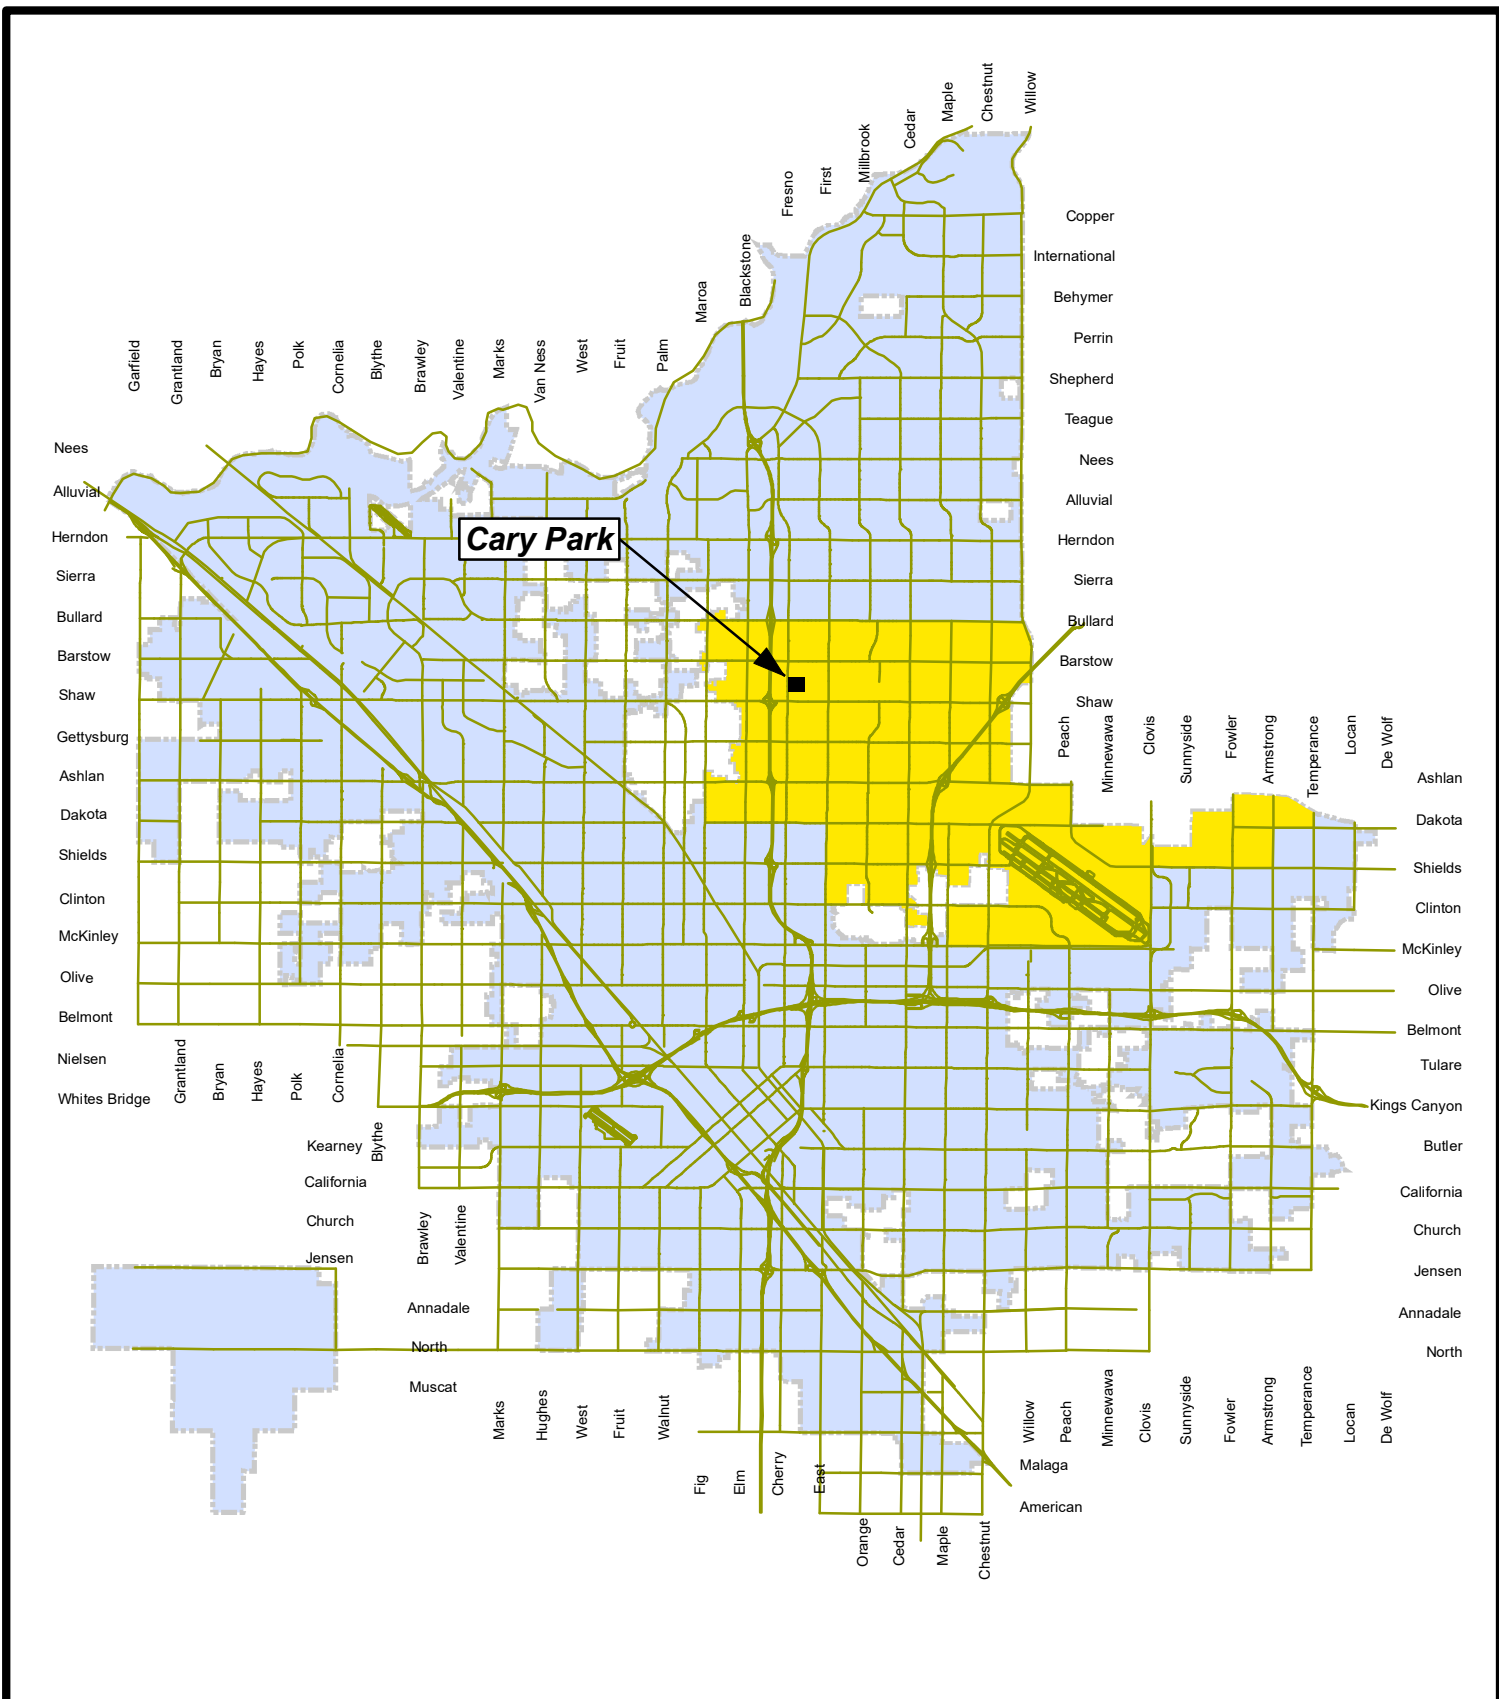

VICINITY MAP

Bigby Villa Park Tot Lot

Project ID: PC00328
Council District: 3

Legend

- District 3
- City_Limits

Tupman Park

VICINITY MAP
Tupman Park Tot Lot

Project ID: PC00326
Council District: 3

VICINITY MAP
Cary Park Tot Lot

Project ID: PC00308
Council District: 4

Lafayette Park

VICINITY MAP
Lafayette Park Tot Lot

Project ID: PC23011
Council District: 7

Maxie L. Parks Community Center

VICINITY MAP

Maxie L. Parks Community Center Tot Lot

Project ID: PC00327
Council District: 3

Orchid Park

VICINITY MAP

Orchid Park

**Project ID: PC00302
Council District: 2**

Rotary East Park

VICINITY MAP
Rotary East Park

- District 4
- City_Limits

VICINITY MAP
Neilson Park