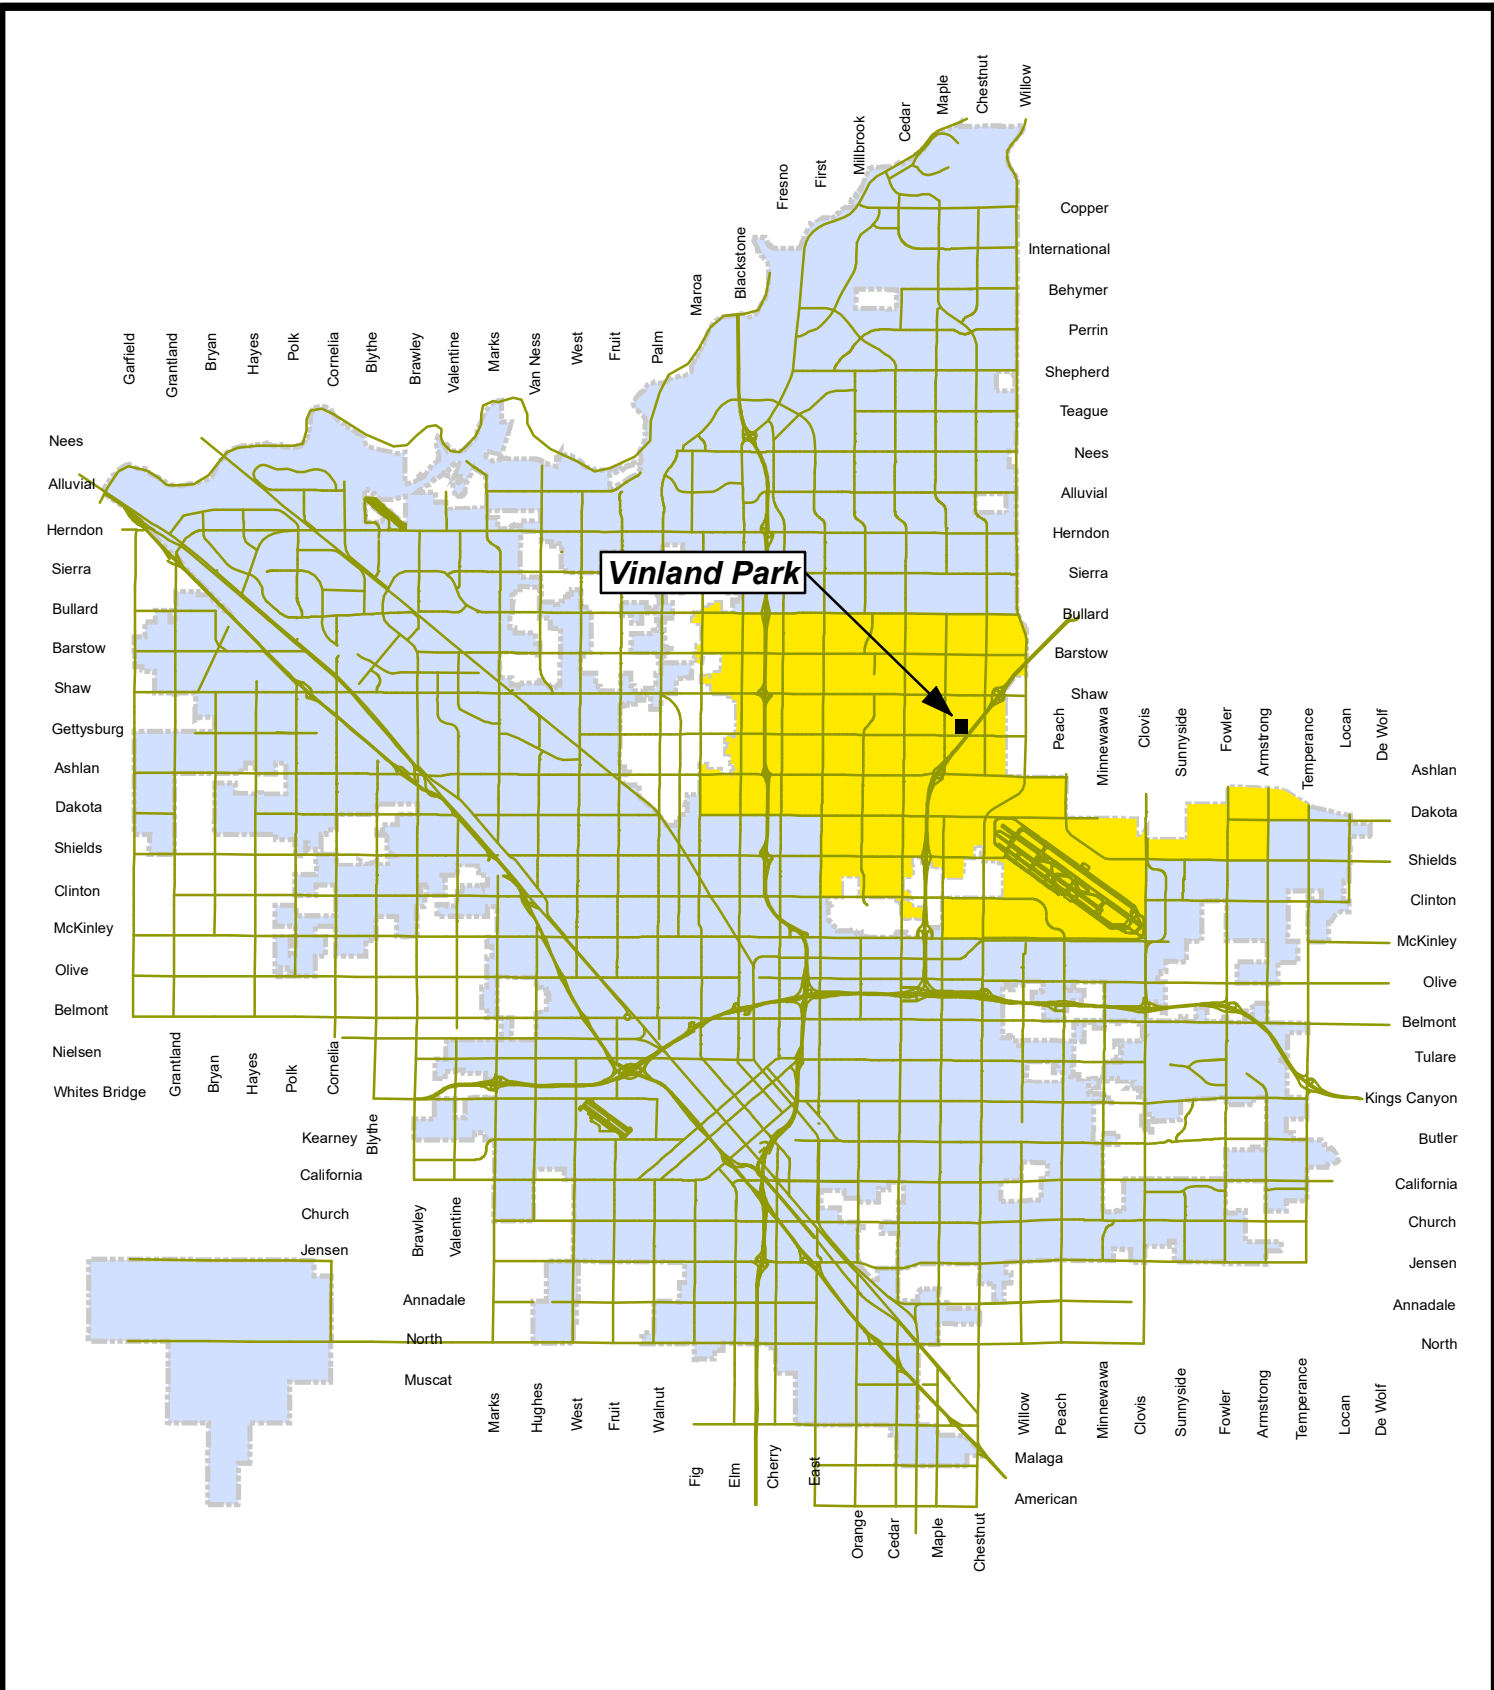

VICINITY MAP

Bigby Villa Park Tot Lot

Project ID: PC00328
Council District: 3

Legend

- District 3
- City_Limits

Tupman Park

VICINITY MAP
Tupman Park Tot Lot

Project ID: PC00326
Council District: 3

Project ID: PC00311
Council District: 6

VICINITY MAP
Sunnyside Park

Project ID: PC00310
Council District: 5

- District 5
- City_Limits

Vinland Park

VICINITY MAP
Vinland Park Tot Lot

Project ID: PC23006
Council District: 4

- District 4
- City_Limits

VICINITY MAP
Neilson Park