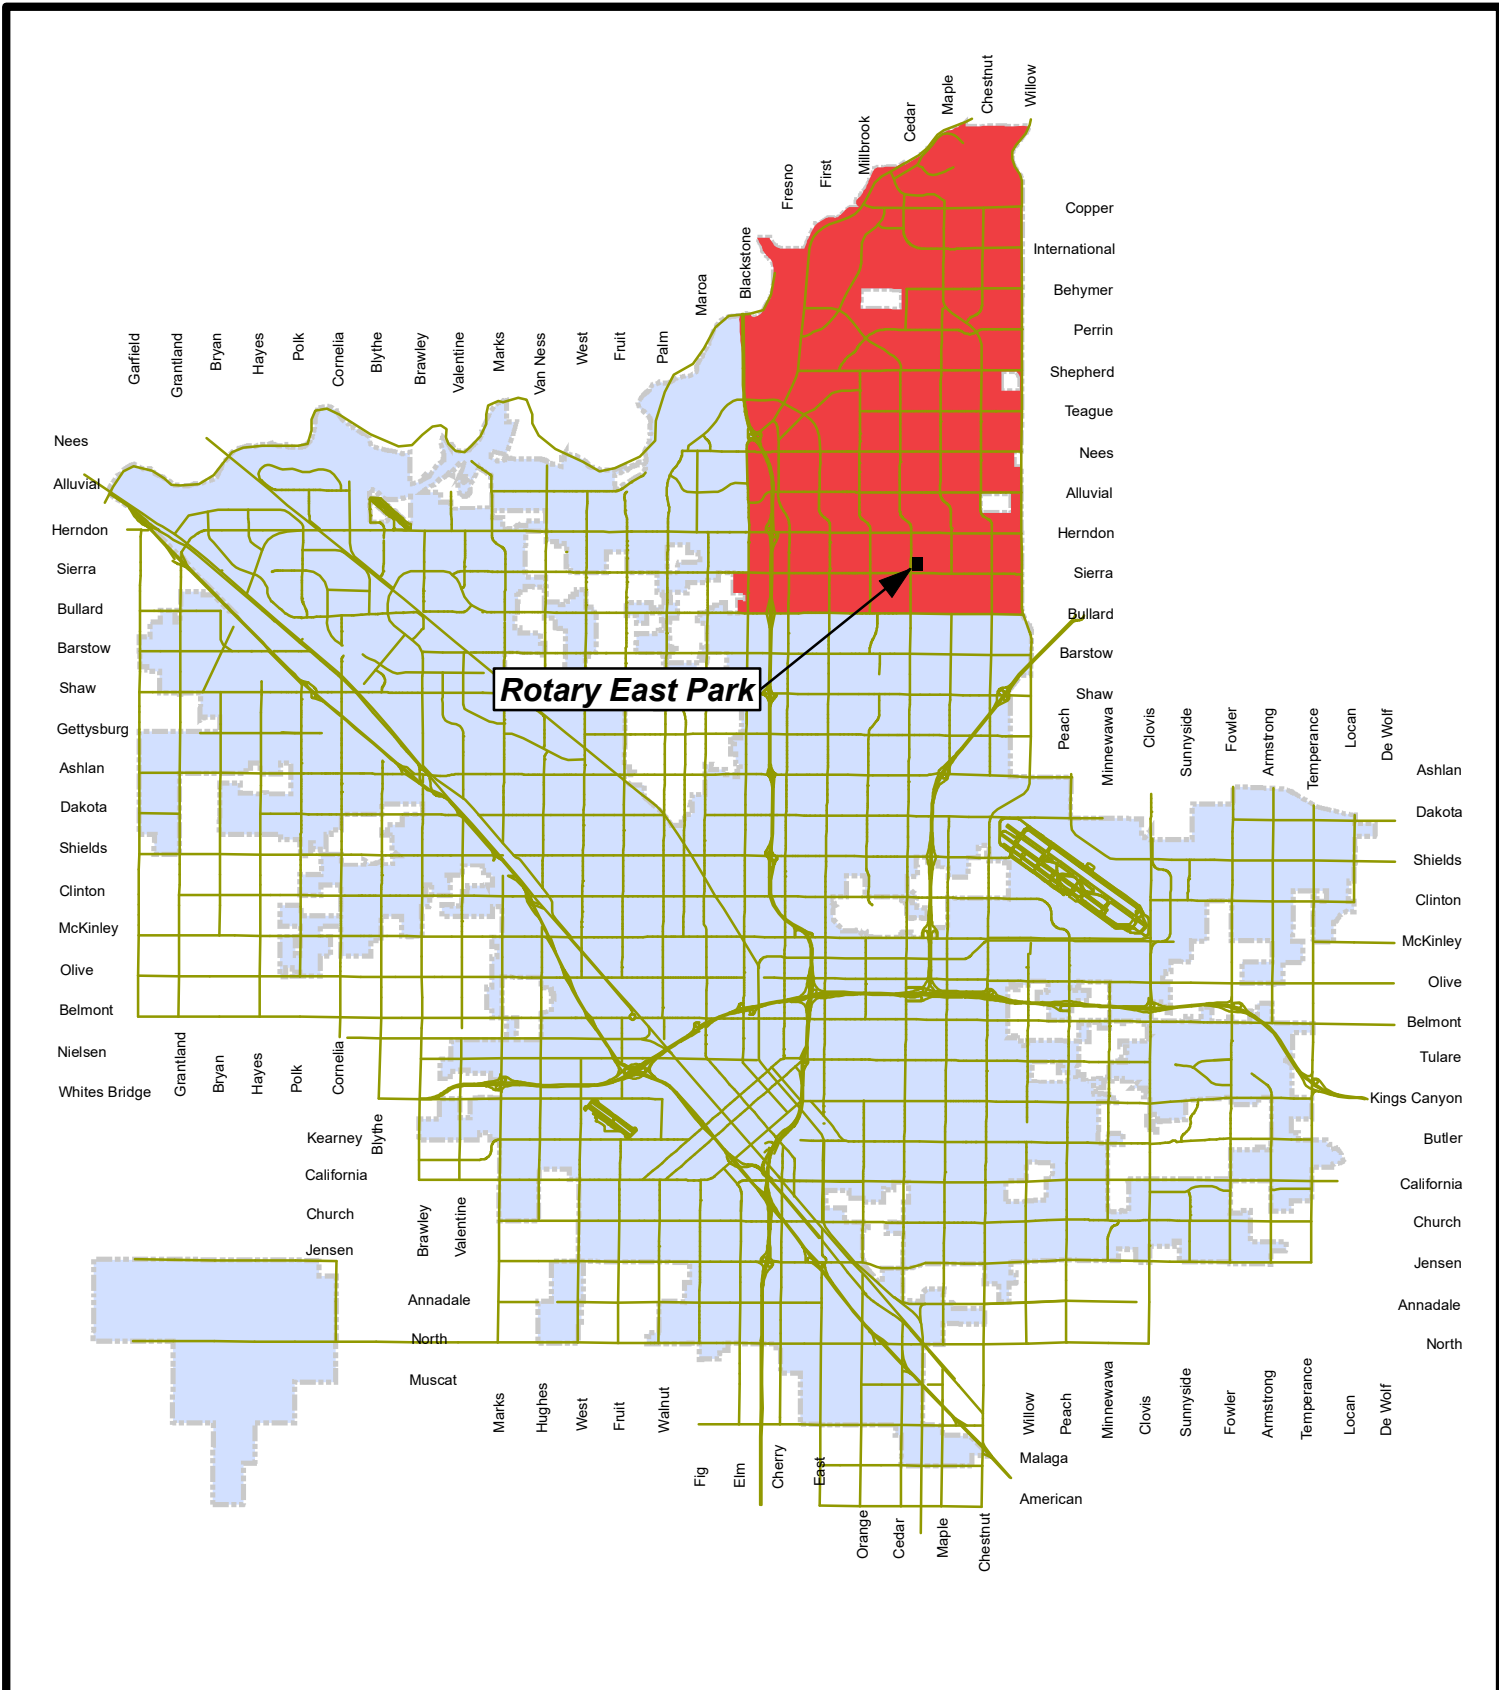

VICINITY MAP

Bigby Villa Park Tot Lot

Project ID: PC00328
Council District: 3

Legend

- District 3
- City_Limits

Tupman Park

VICINITY MAP
Tupman Park Tot Lot

Project ID: PC00326
Council District: 3

Maxie L. Parks Community Center Tot Lot

Project ID: PC00327
Council District: 3

Orchid Park

VICINITY MAP

Orchid Park

**Project ID: PC00302
Council District: 2**

Rotary East Park

VICINITY MAP
Rotary East Park

Project ID: PC00311
Council District: 6

VICINITY MAP
Sunnyside Park

Project ID: PC00310
Council District: 5

- District 5
- City_Limits

Vinland Park

VICINITY MAP
Vinland Park Tot Lot

Project ID: PC23006
Council District: 4

- District 4
- City_Limits

VICINITY MAP
Neilson Park