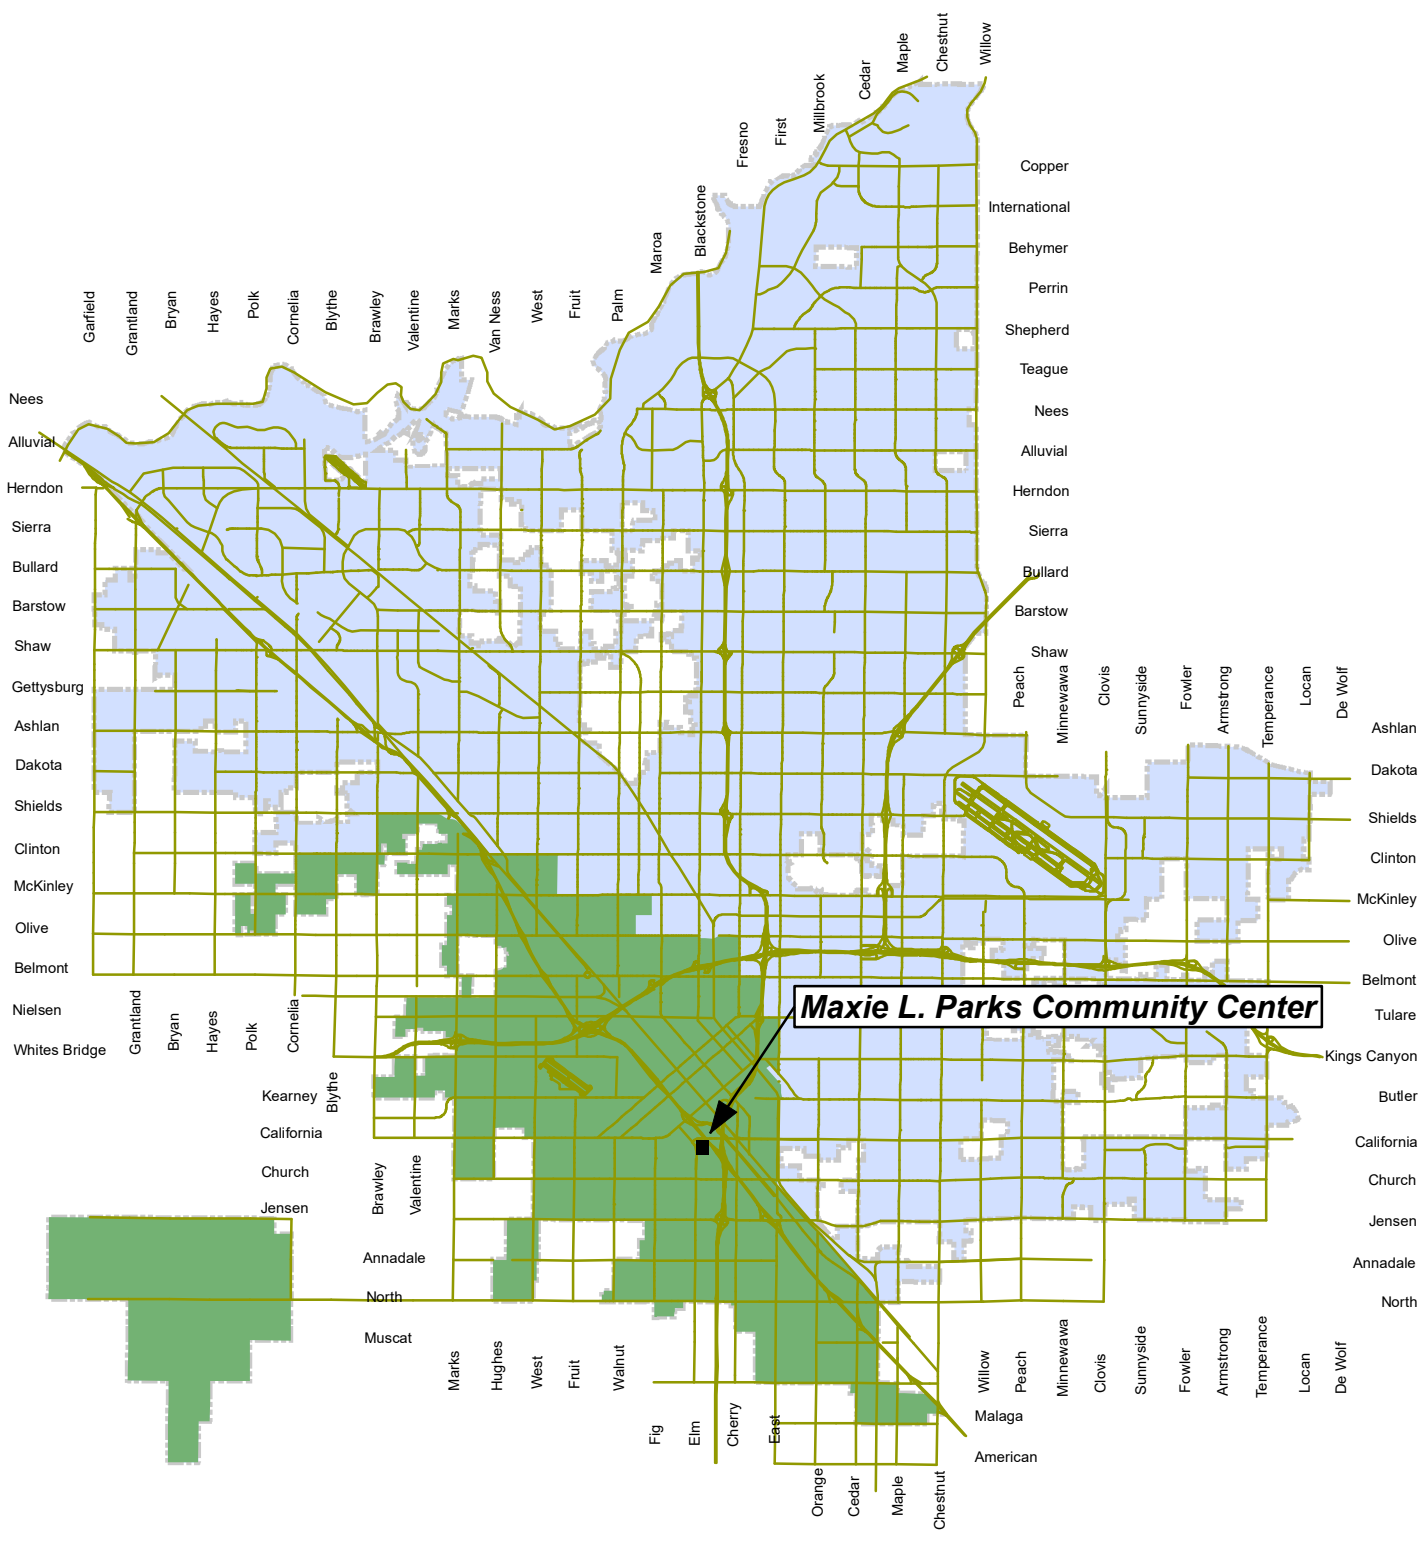

VICINITY MAP

Bigby Villa Park Tot Lot

Project ID: PC00328
Council District: 3

Legend

- District 3
- City_Limits

Tupman Park

VICINITY MAP
Tupman Park Tot Lot

Project ID: PC00326
Council District: 3

VICINITY MAP
Cary Park Tot Lot

Project ID: PC00308
Council District: 4

Lafayette Park

VICINITY MAP
Lafayette Park Tot Lot

Project ID: PC23011
Council District: 7

Maxie L. Parks Community Center

VICINITY MAP

Maxie L. Parks Community Center Tot Lot

Project ID: PC00327
Council District: 3

Orchid Park

VICINITY MAP

Orchid Park

**Project ID: PC00302
Council District: 2**

Rotary East Park

VICINITY MAP
Rotary East Park

- District 4
- City_Limits

VICINITY MAP
Neilson Park