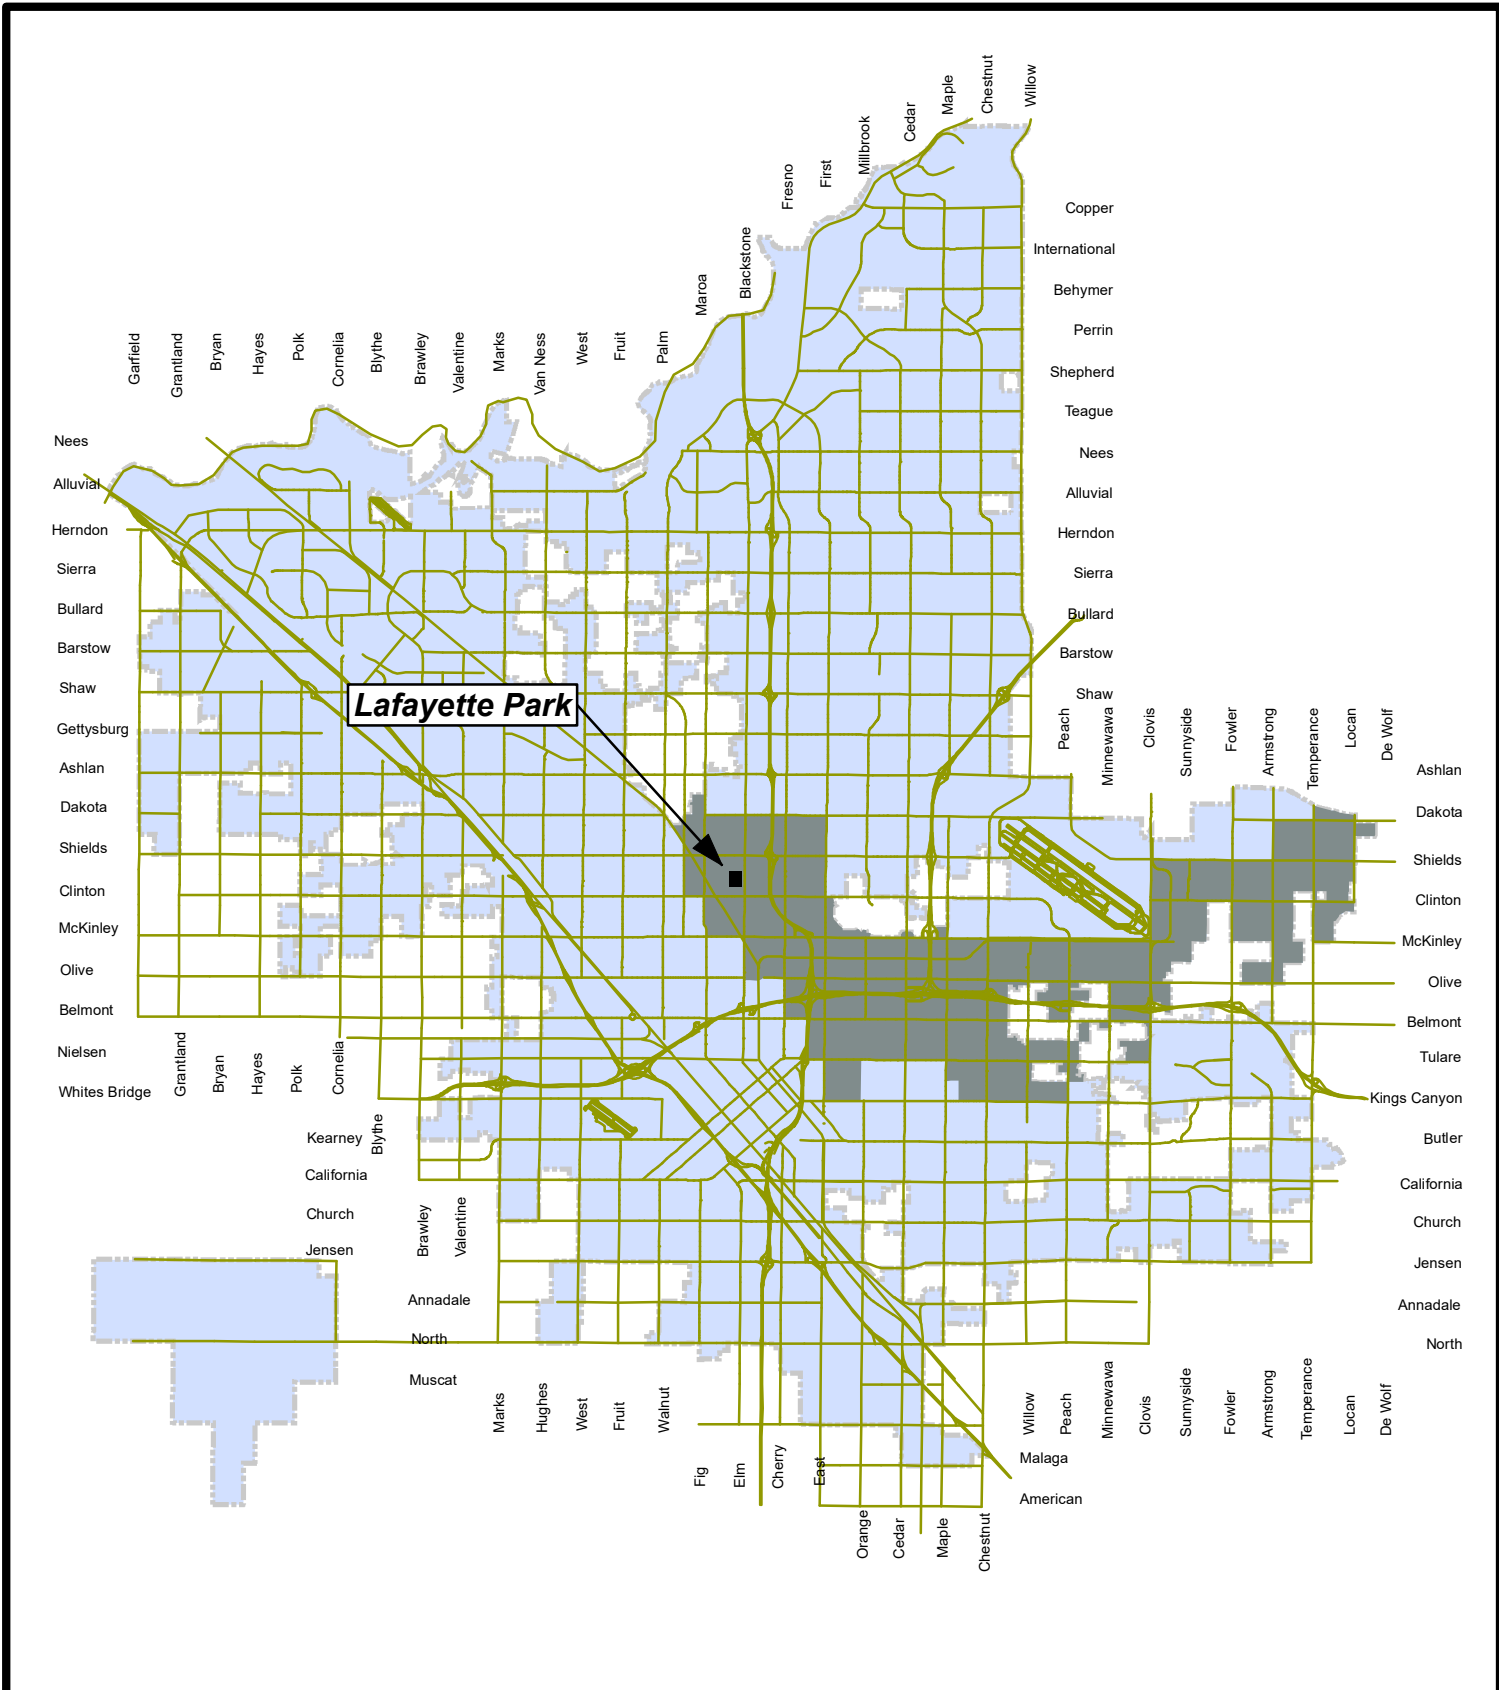

VICINITY MAP

Bigby Villa Park Tot Lot

Project ID: PC00328
Council District: 3

Legend

- District 3
- City_Limits

Tupman Park

VICINITY MAP
Tupman Park Tot Lot

Project ID: PC00326
Council District: 3

VICINITY MAP
Cary Park Tot Lot

Project ID: PC00308
Council District: 4

Lafayette Park

VICINITY MAP
Lafayette Park Tot Lot

Project ID: PC23011
Council District: 7

Maxie L. Parks Community Center

VICINITY MAP

Maxie L. Parks Community Center Tot Lot

Project ID: PC00327
Council District: 3

Orchid Park

VICINITY MAP

Orchid Park

**Project ID: PC00302
Council District: 2**

Rotary East Park

VICINITY MAP
Rotary East Park

- District 4
- City_Limits

VICINITY MAP
Neilson Park