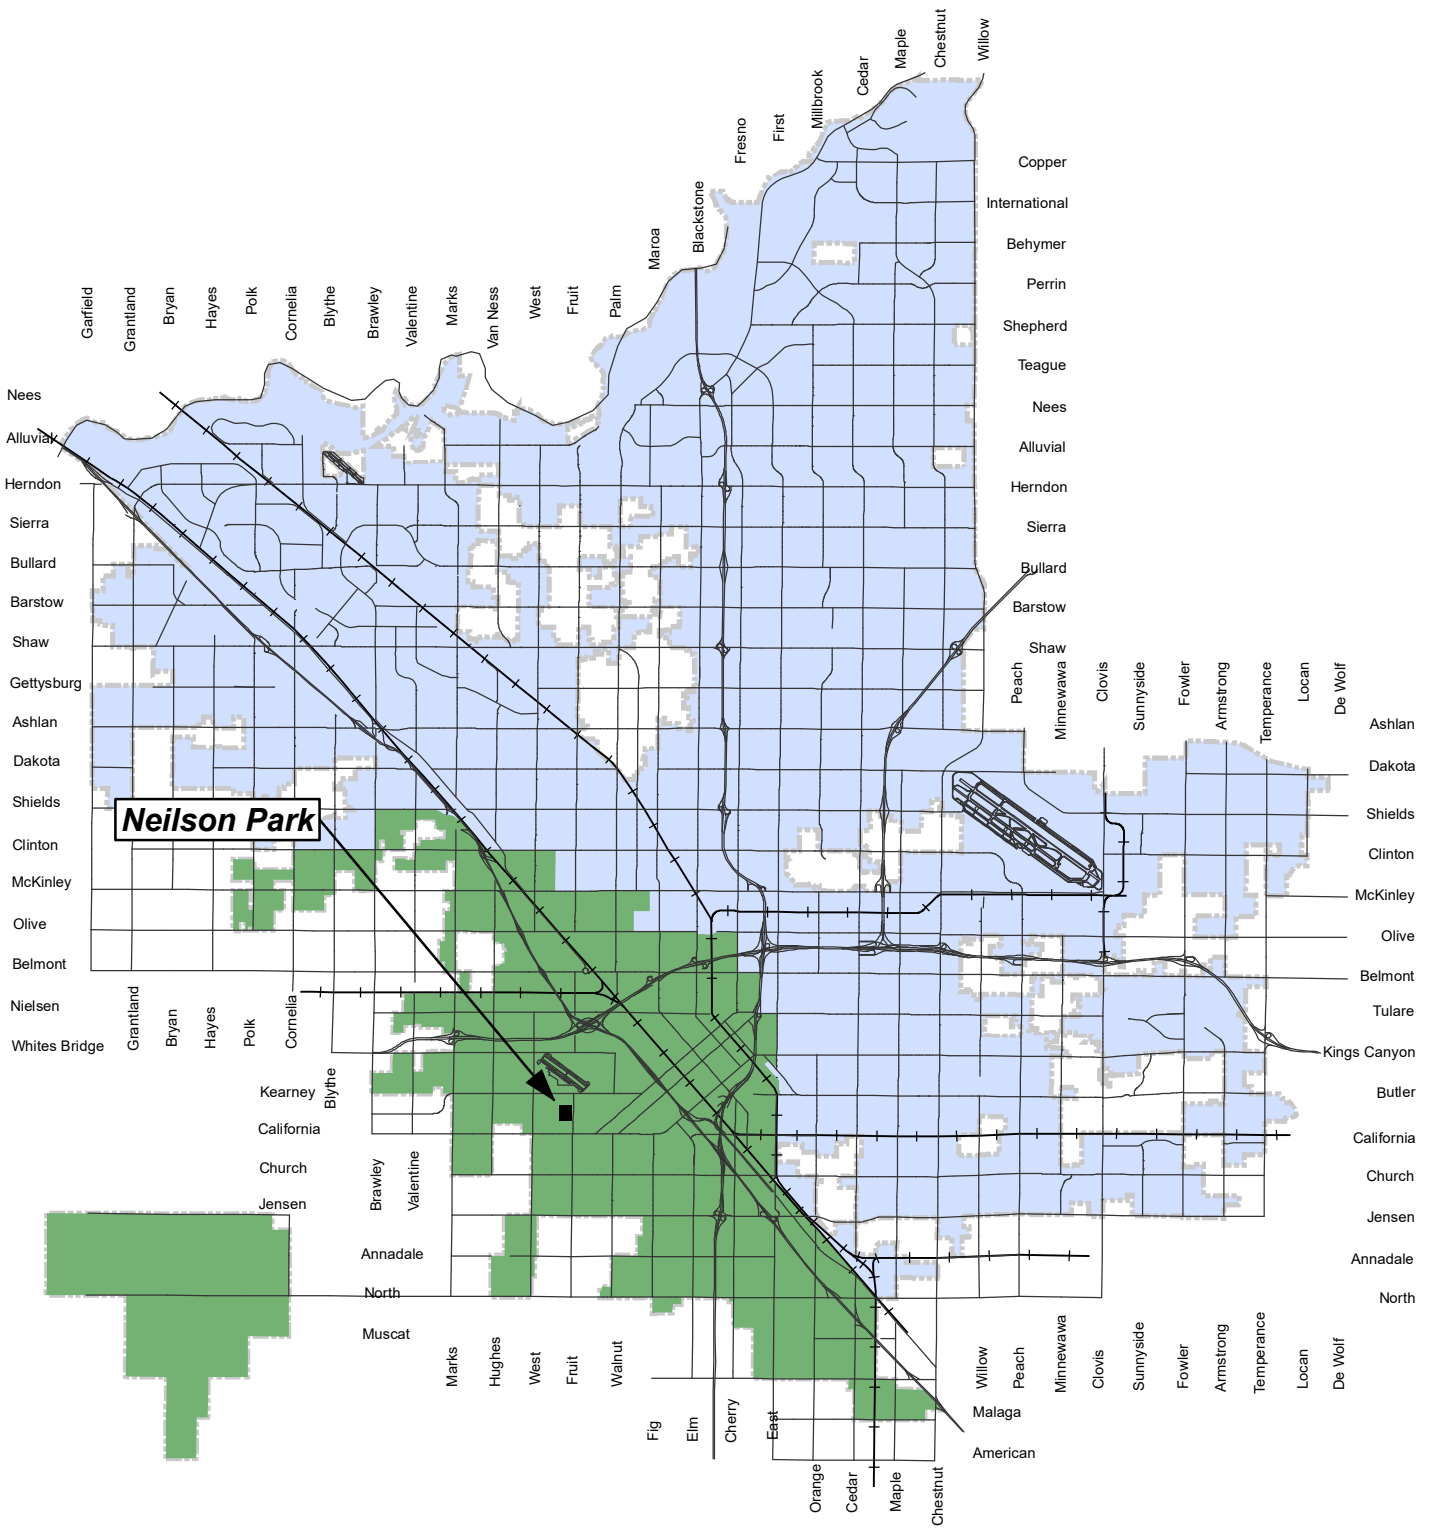

VICINITY MAP

Bigby Villa Park Tot Lot

Project ID: PC00328
Council District: 3

Legend

- District 3
- City_Limits

Tupman Park

VICINITY MAP
Tupman Park Tot Lot

Project ID: PC00326
Council District: 3

Project ID: PC00311
Council District: 6

VICINITY MAP
Sunnyside Park

Project ID: PC00310
Council District: 5

- District 5
- City_Limits

Vinland Park

VICINITY MAP
Vinland Park Tot Lot

Project ID: PC23006
Council District: 4

- District 4
- City_Limits

VICINITY MAP
Neilson Park