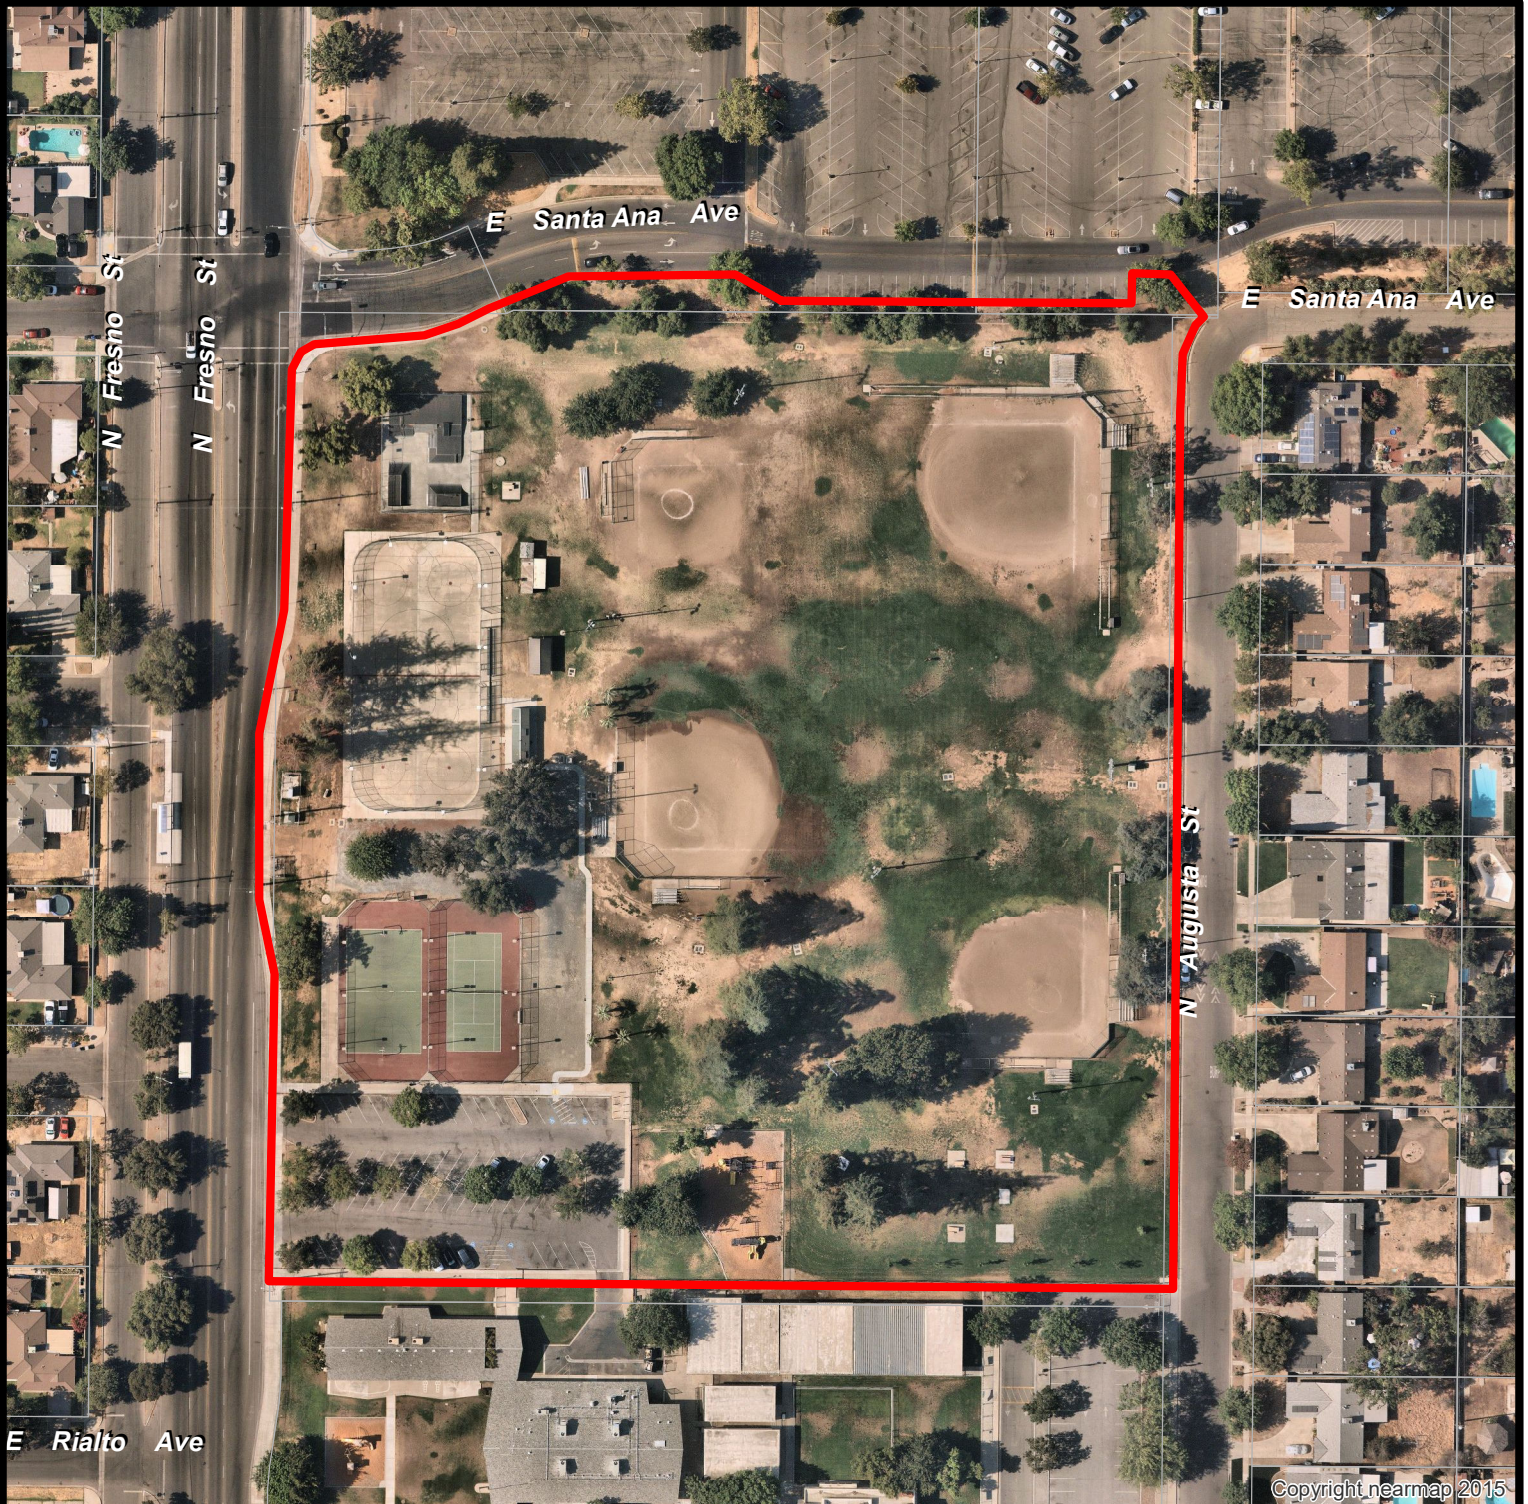

Location Map

Cary Park Bleachers, ADA, and Petanque Play Court Improvements

LOCATION MAP

4750 N. Fresno Street
Fresno, CA 93726

Project ID: PC00345
Council District: 3